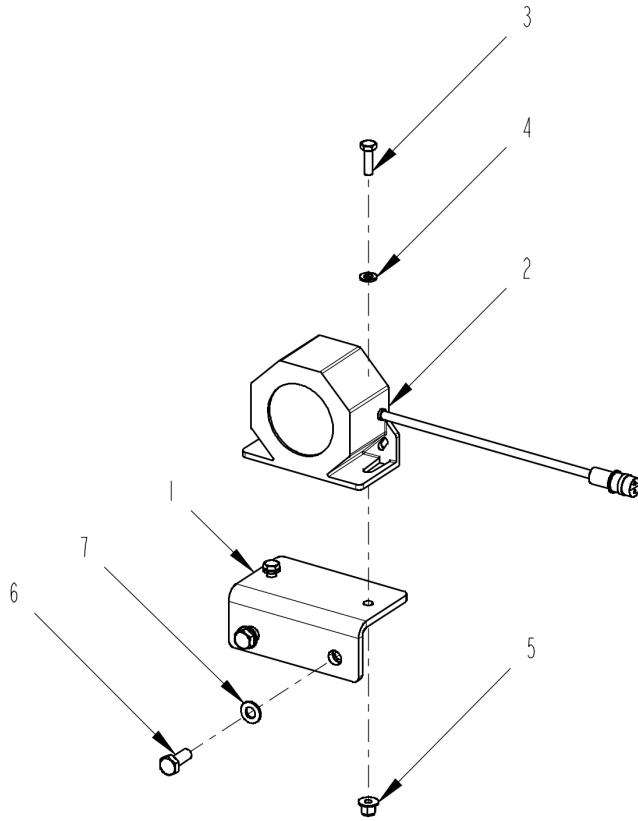

Back up alarm Back-up alarm

Item	Part No.	Name	Qty	L
1	4812105552	Bracket	1	
2	4700904910	Back-up alarm	1	
3	4700500040	Screw, M6x20 mm 8.8 A2K	2	
4	4700904228	Steel plain washer	2	
5	4700902285	Hexagon lock nut with flange M	2	
6	4700500053	Screw, M8x20 mm 8.8 A2K	2	
7	4700904229	Washer	2	

Refer to Parts Online for the most up to date information. The printed information might be outdated.

Mon Jun 27 13:03:29 UTC 2022