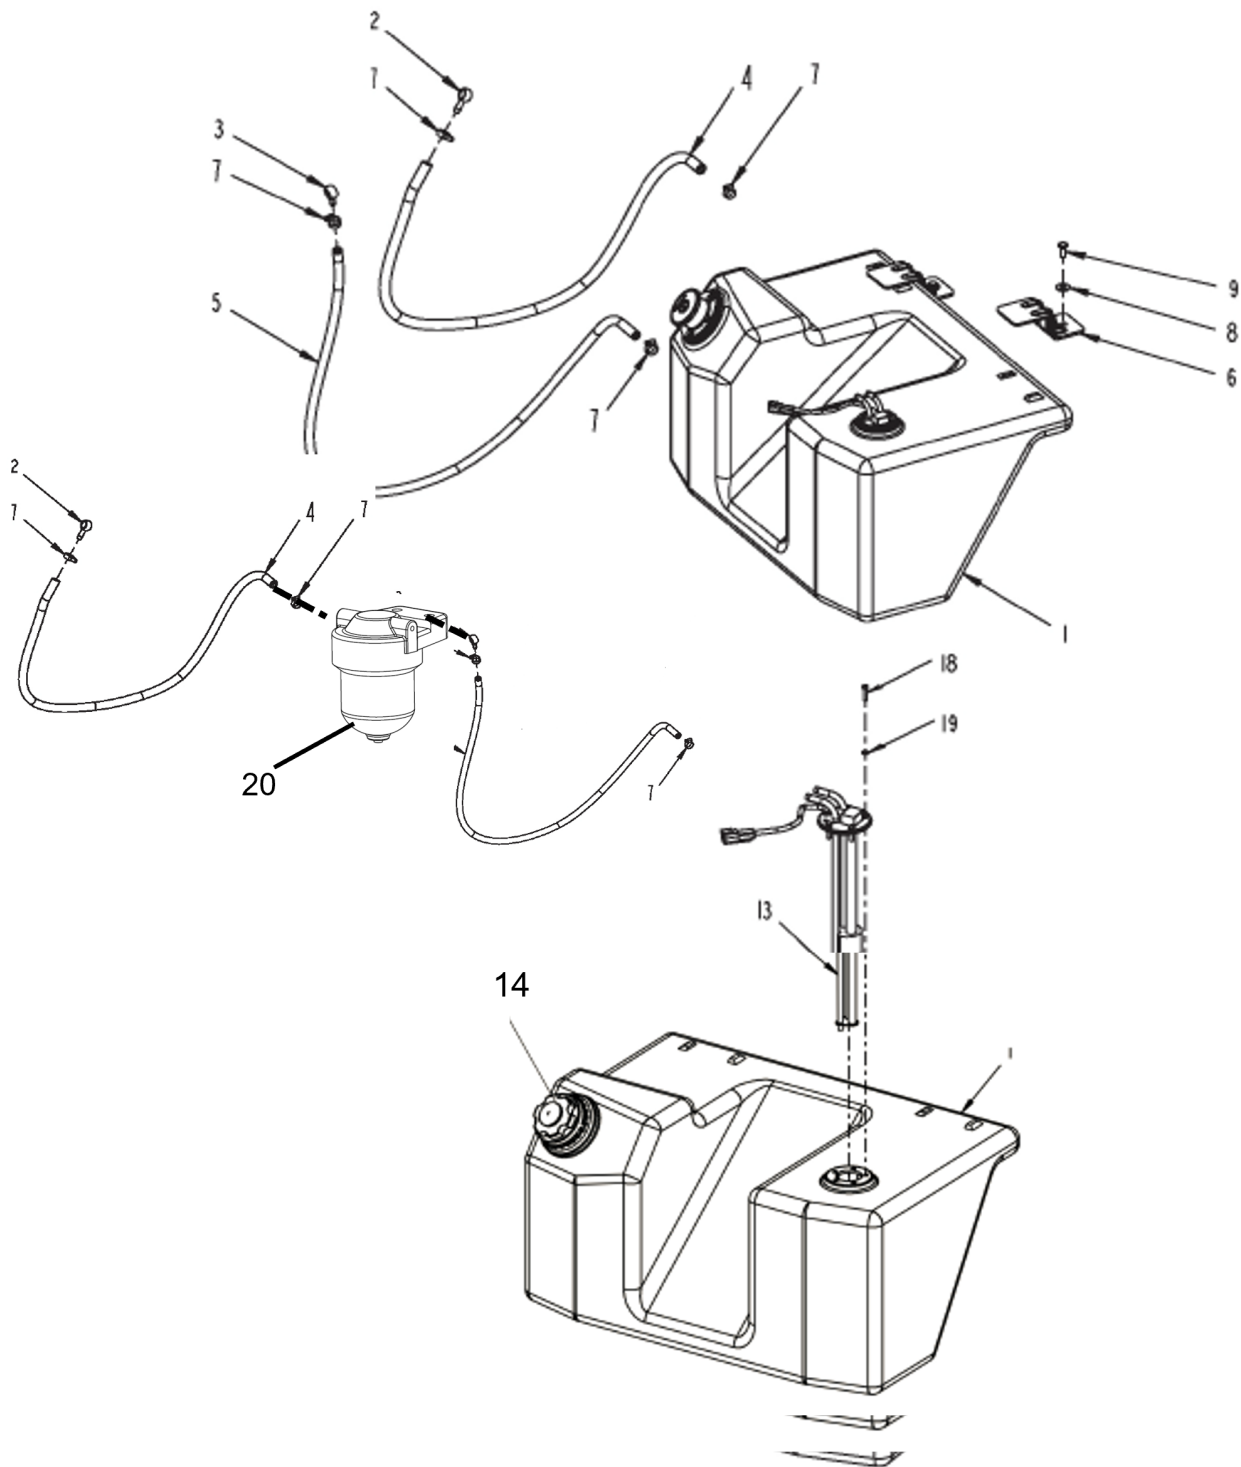

Fuel System Fuel System

Refer to Parts Online for the most up to date information. The printed information might be outdated.

Mon Jun 27 13:03:17 UTC 2022

Item	Part No.	Name	Qty	L
1	4812105891	FUEL TANK	1	
2	4700330170	Banjo coupling	2	
3	4700901121	Banjo nipple	1	
4	4700904985	Fuel hose	1XL	A
Comments for Part Num. 4700904985				
Used in fuel and coolant systems.				
5	4700904984	Fuel hose	1XL	B
6	4700357466	Holder plate	2	
7	4700313002	Hose clamp	8	
8	4700904640	Steel plain washer	2	
9	4700500053	Screw, M8x20 mm 8.8 A2K	2	
13	4812107370	Level gauge	1	
14	4812106904	Filler neck cap	1	
18	4700500258	Hex. screw	5	
19	4700904698	Plain washer	5	
20	4812333220	Water Sperator	1	

Comments for Page: Fuel System

A | en_US | L = 1,13 m

B | en_US | L = 1,27 m