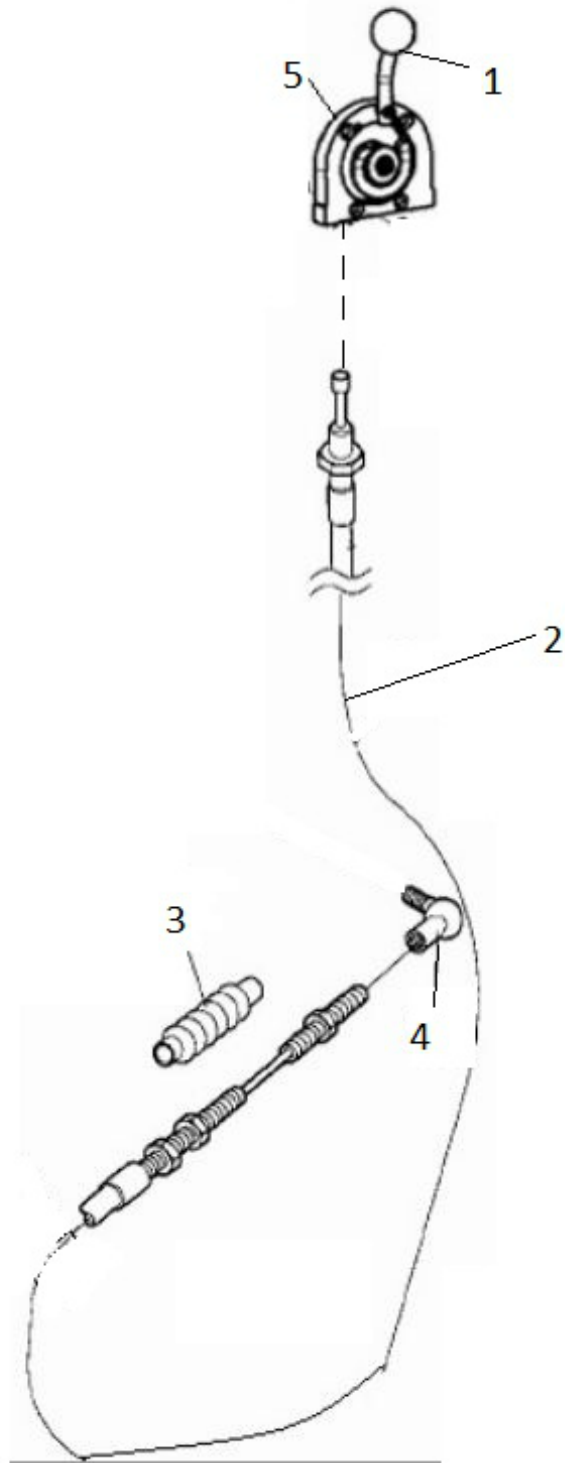

Throttle lever Throttle lever

Refer to Parts Online for the most up to date information. The printed information might be outdated.

Mon Jun 27 13:03:31 UTC 2022

Item	Part No.	Name	Qty	L
1	4812106698	Handle Assy	1	
2	4812106699	Cable Assy	1	
3	4812106700	Ballow	1	
4	4812106701	Ball Joint	1	
5	4812106702	Lever Assy	1	

Refer to Parts Online for the most up to date information. The printed information might be outdated.

Mon Jun 27 13:03:31 UTC 2022