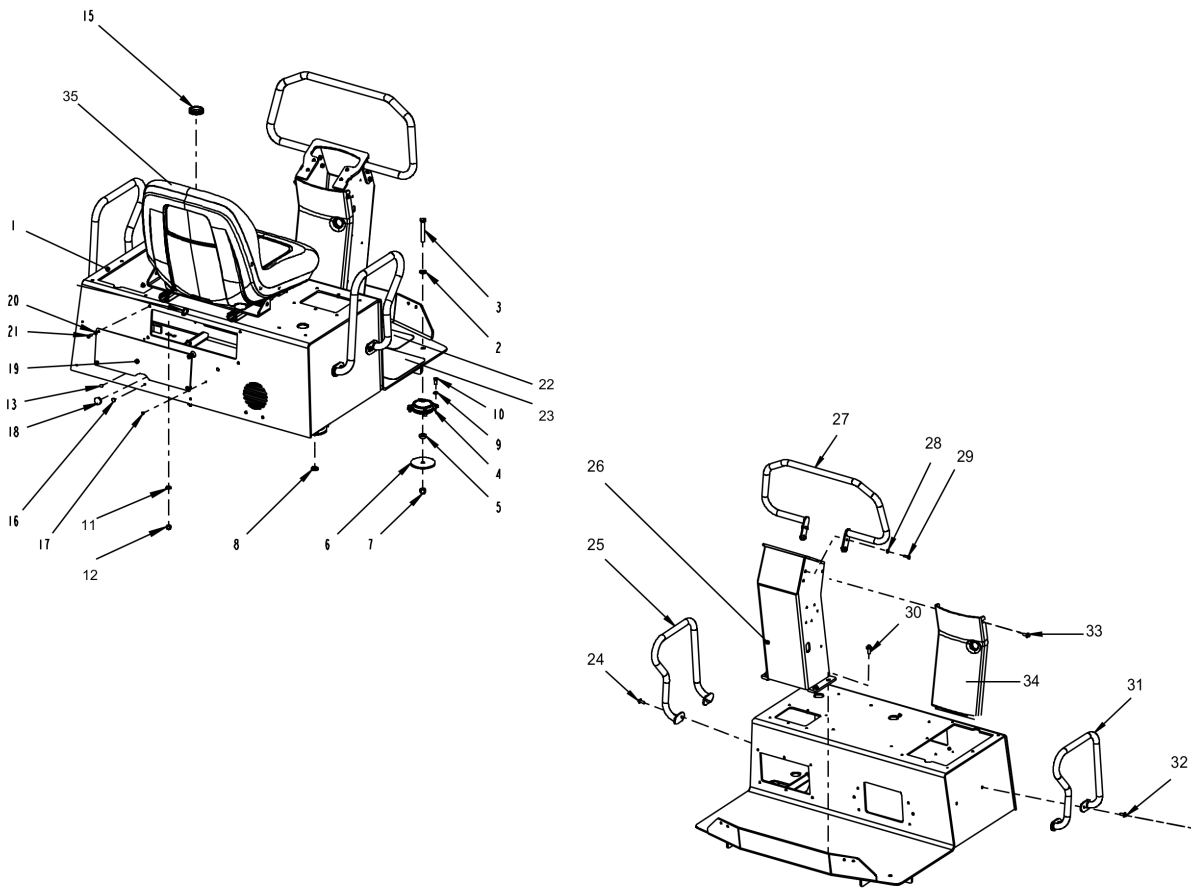

Platform module Platform module

Refer to Parts Online for the most up to date information. The printed information might be outdated.

Mon Jun 27 13:03:31 UTC 2022

Item	Part No.	Name	Qty	L
1	4812105537	Platform	1	
2	4700904231	Steel plain washer	4	
3	4700500117	Screw M12x80H 8.8	4	
4	4700902797	Shock absorber	4	
5	4700902892	Washer	4	
6	4700358232	Washer	4	
7	4700586019	Lock nut M12	2	
8	4700904703	Plain washer 13x24x4 mm	2	
9	4700904229	Washer	18	
10	4700500019	Hexagon head screw M	16	
11	4700904229	Washer	4	
12	4700586003	Lock nut M8	4	
13	4700926215	Protective plug	7	
15	4812105316	Hollow grommet	1	
16	4700902919	Protective plug	2	
17	4700902804	Plug	2	
18	4700904225	Plug	1	
19	4812106568	Sheet metal part	1	
20	4700904228	Steel plain washer	4	
21	4700791524	Hex.sock.button h.cap screw M	4	
22	4700357605	Slip protection	2	
23	4700357604	Slip protection	1	
24	4700500505	Hexagon screw M8X20 8.8 A2K	2	
25	4812113106	Hand rail Right	1	
26	4812105539	STEERING COLUMN	1	
27	4812106580	Handrail	1	
28	4700904556	Steel plain washer	4	
29	4700500053	Screw, M8x20 mm 8.8 A2K	4	
30	4700500509	Hexagon screw with flange M	4	
31	4812113107	Hand rail Left	1	
32	4700500505	Hexagon screw M8X20 8.8 A2K	2	
33	4700500505	Hexagon screw M8X20 8.8 A2K	2	
34	4700387226	Column protection	1	
35	4812114466	Driver seat, cpl	1	
36	4700379636	Seat switch	1	

Refer to Parts Online for the most up to date information. The printed information might be outdated.

Mon Jun 27 13:03:31 UTC 2022