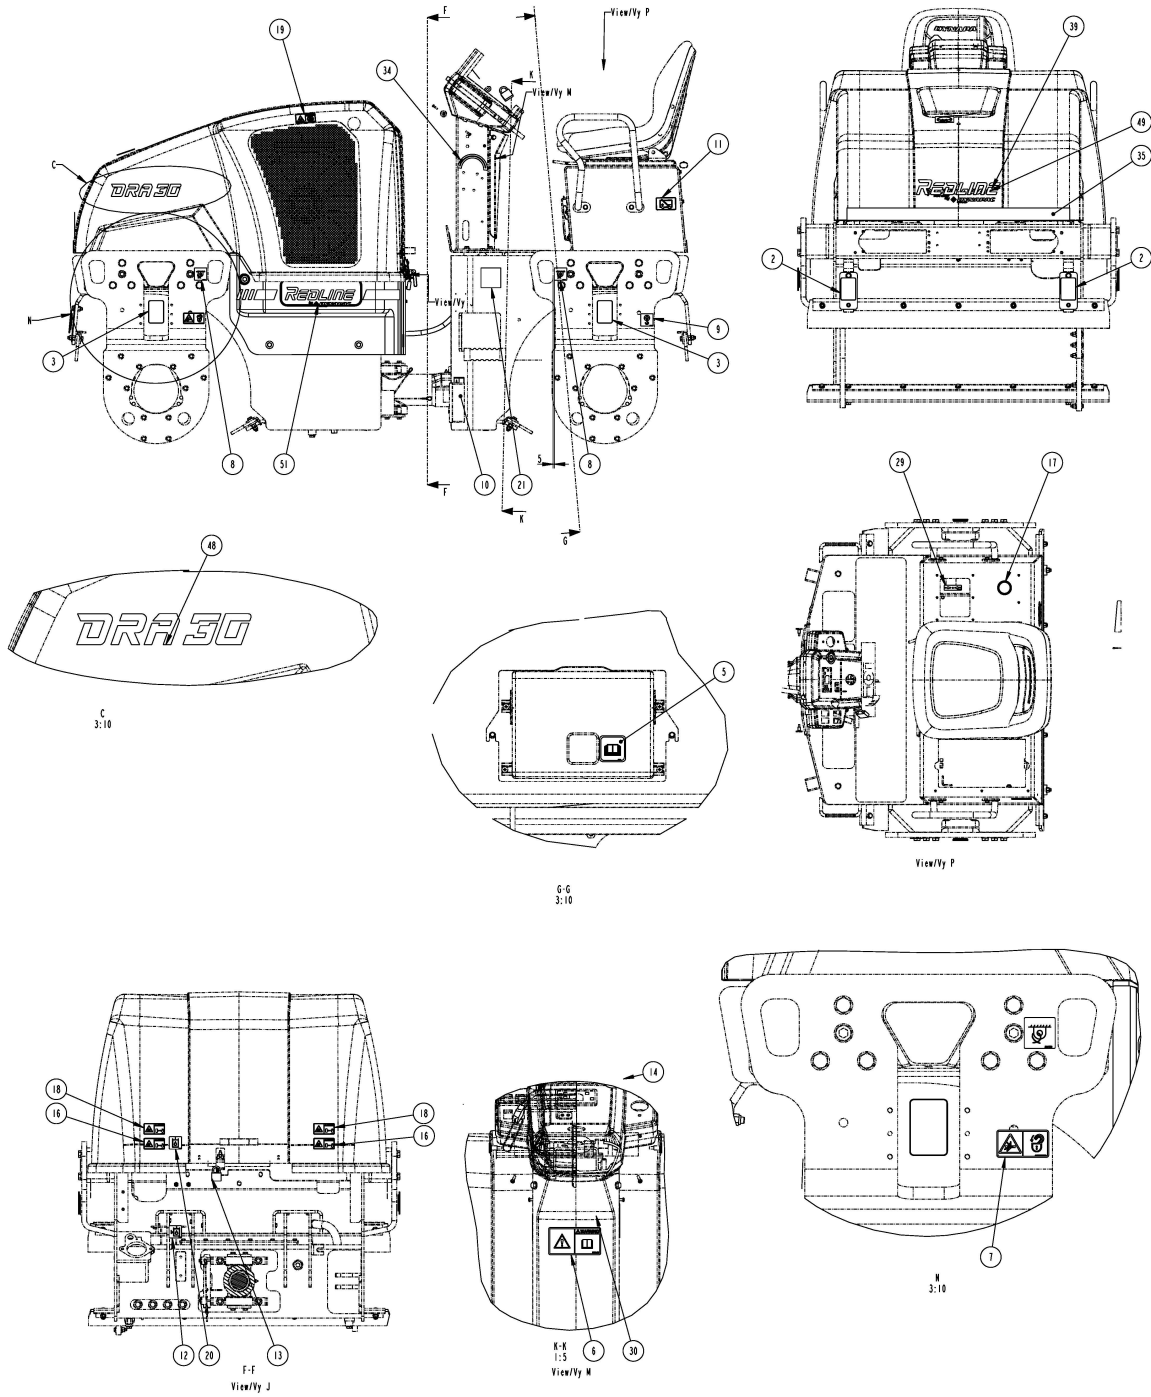

Refer to Parts Online for the most up to date information. The printed information might be outdated.
Mon Jun 27 13:03:37 UTC 2022

Item	Part No.	Name	Qty	L
1	4700991658	Decal fuel, Diesel	1	
2	4700134139	White reflector	2	
3	4700134149	Reflector- Amber	4	
4	4700134150	Reflector- Red	2	
5	4700903425	Decal "SAFETY MANUAL"	1	
6	4700903459	Decal "SAFETY"	1	
7	4700908229	Safety decal	2	
8	4700382751	Decal "SECURING POINT/TIE DOWN"	4	
9	4700357587	Label lifting point	2	
10	4700903422	Safety decal "HAZARDOUS AREA"	2	
11	4700904835	Decal Battery power-disconnect	1	
12	4700272373	Decal, hydraulic oil level	1	
13	4700358881	Padlock	2	
14	4812107828	Decal-Timer	1	
15	4700991657	Decal "WATER"	1	
16	4700903423	Safety decal, Rotating engine components	2	
17	4700345870	Plug	1	
18	4700903424	Decal hot surface	2	
19	4700791642	Safety decal, Use of starting fluid prohib.	1	
20	4700272372	Decal, hydraulic oil	1	
21	4812103961	BS-III DECAL	1	
22	4812106038	Fuel filter element	1	
23	4812106039	Oil filter element	1	
24	4812106040	Mud filter element	1	
25	4812332305	Spare parts manual- PD	1	
26	4812106760	Instruction hand manual	1	
27	4812106597	Load/unload instructions	1	
28	4812110011	Safety manual	1	
29	4812105248	DECAL FNR	1	
30	4812105249	DECAL IGNITION	1	
34	4812107244	SPEED DECAL	1	
35	4700134189	Radium sticker White	1	
36	4700134188	Radium sticker Red	1	
39	4812127712	Decal FAYAT DYNAPAC 280 WH	1	
42	4812109736	CUSTOMER CARE DECAL	1	

Refer to Parts Online for the most up to date information. The printed information might be outdated.

Mon Jun 27 13:03:37 UTC 2022