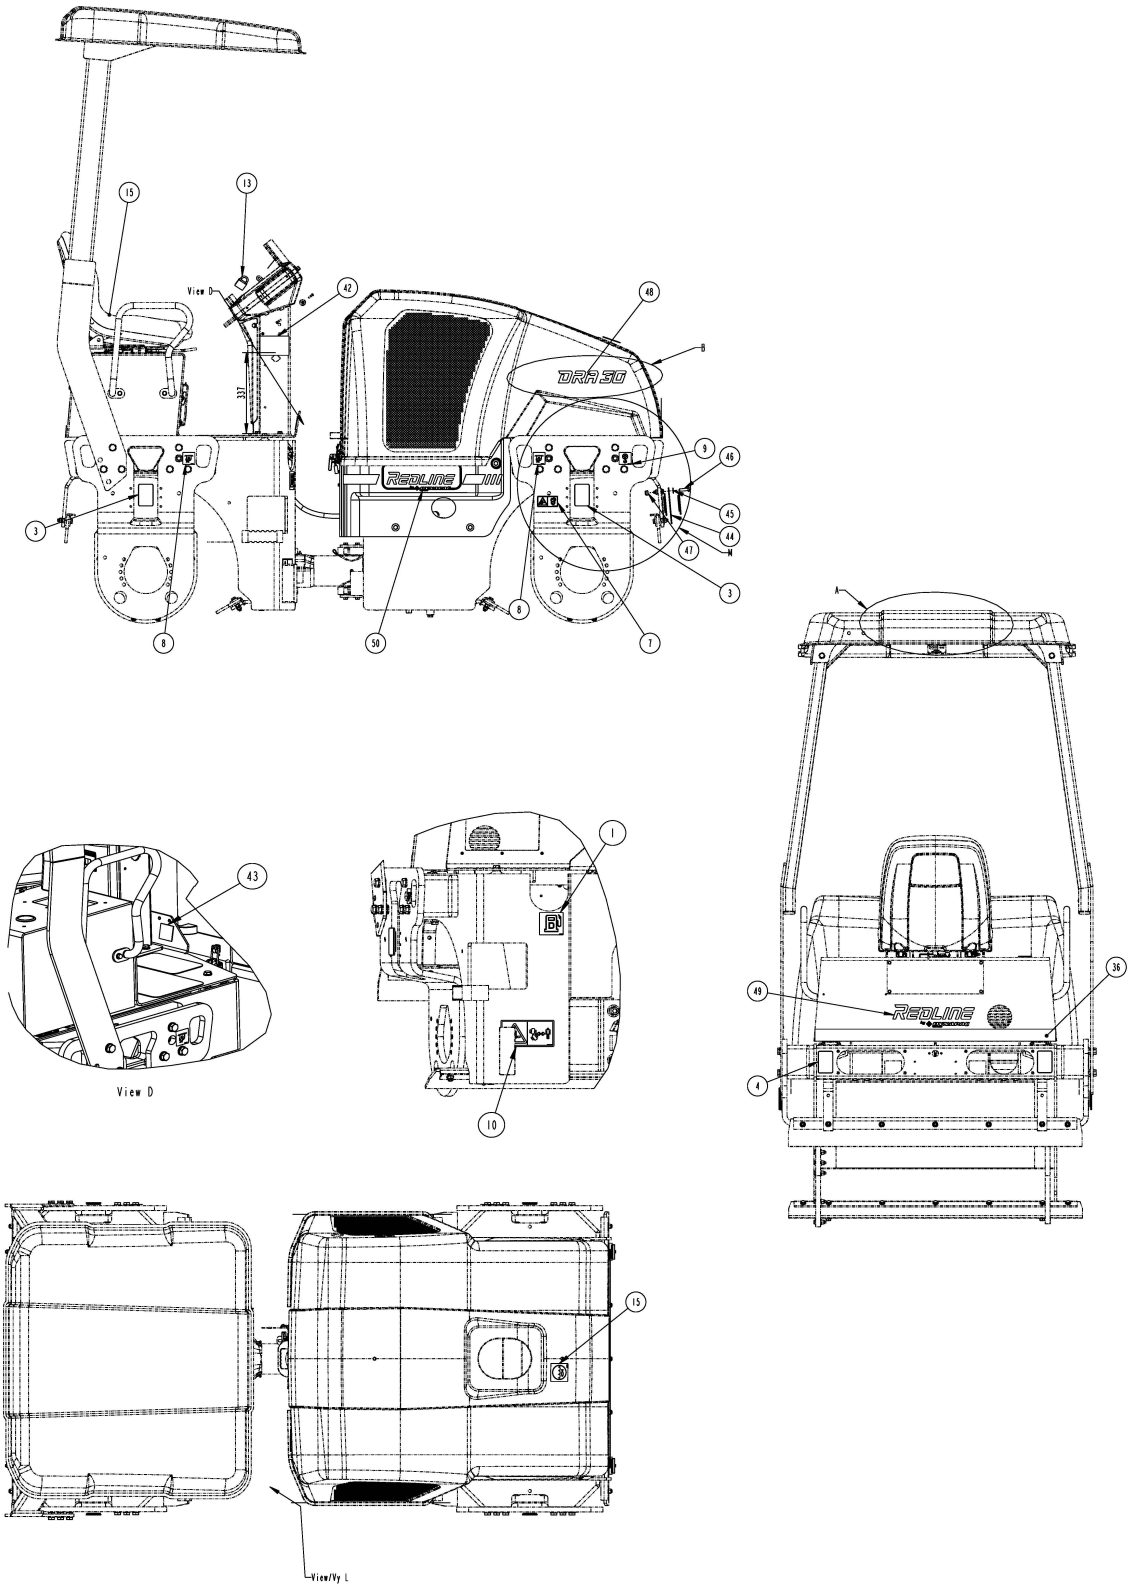

Item	Part No.	Name	Qty	L
1	4812106962	Sunroof complete	1	
2	4812106963	Bracket	1	
3	4812106964	Bracket	1	
4	4812106965	Canopy frame assembly	1	
5	4700904231	Steel plain washer	10	
6	4700500046	null	6	
7	4700928352	Hex. screw M	4	
8	4700902286	Hexagon lock nut with flange M8	4	
9	4700904232	Steel plain washer	6	
10	4700500085	Screw	6	
11	4812106994	Shim	2	

Decals Decal Assembly

Refer to Parts Online for the most up to date information. The printed information might be outdated.

Mon Jun 27 13:03:35 UTC 2022