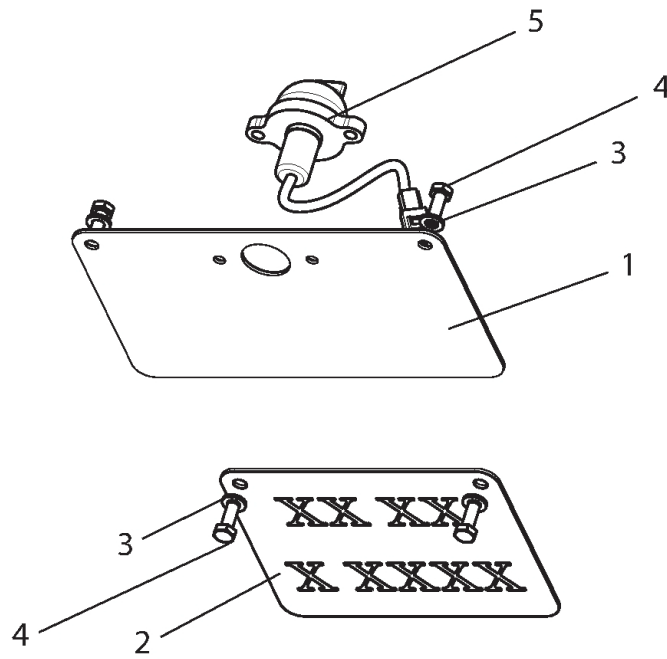

License plate module License plate module

Item	Part No.	Name	Qty	L
1	4812106112	License plate rear	1	
2	4812106111	License plate front	1	
3	4700904228	Steel plain washer	4	
4	4700500013	Hexagon head screw M	4	
5	4812104523	REGISTRATION LAMP	1