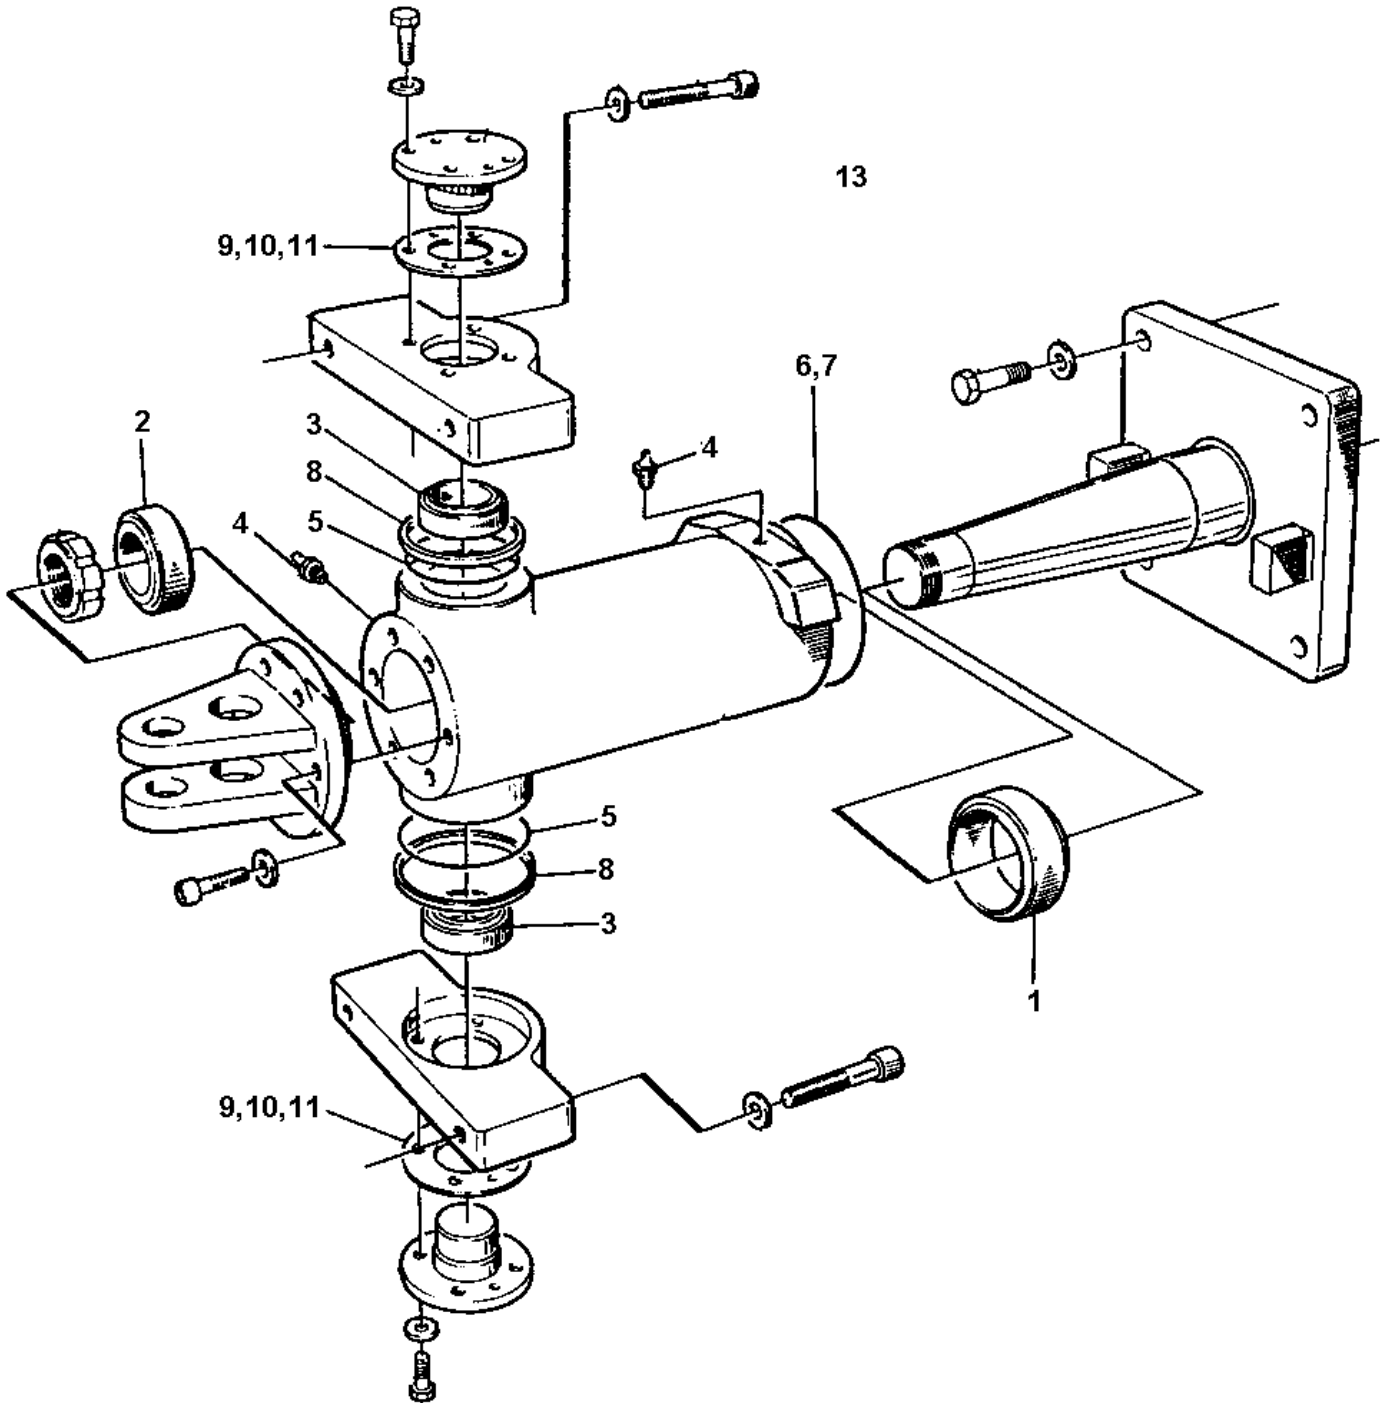

Steering hitch kit Steering hitch kit

Refer to Parts Online for the most up to date information. The printed information might be outdated.

Mon Jun 27 13:02:57 UTC 2022

Item	Part No.	Name	Qty	L
0	4700938575	Steering hitch kit		
1	4700902063	Bushing	1	
2	4700902062	Bushing	1	
3	4700902061	Bushing	2	
4	4700926214	Lubrication nipple	1	
5	4700167044	V-ring	2	A
6	4700160112	O-ring	1	
7	4700892179	O-ring	1	
8	4700357418	Sealing	2	
9	4700347153	Shim T=0,2 mm	2	
10	4700347154	Shim T=0,4 mm	2	
11	4700347155	Shim T=0,8 mm	2	
13	4700938534	Lube grease	1	
14	-	Workshop manual W1048***	1	

Comments for Page: Steering hitch kit

(L)OCAL REMARKS

A | en_US | For improved function this replaces earlier used 4700160032