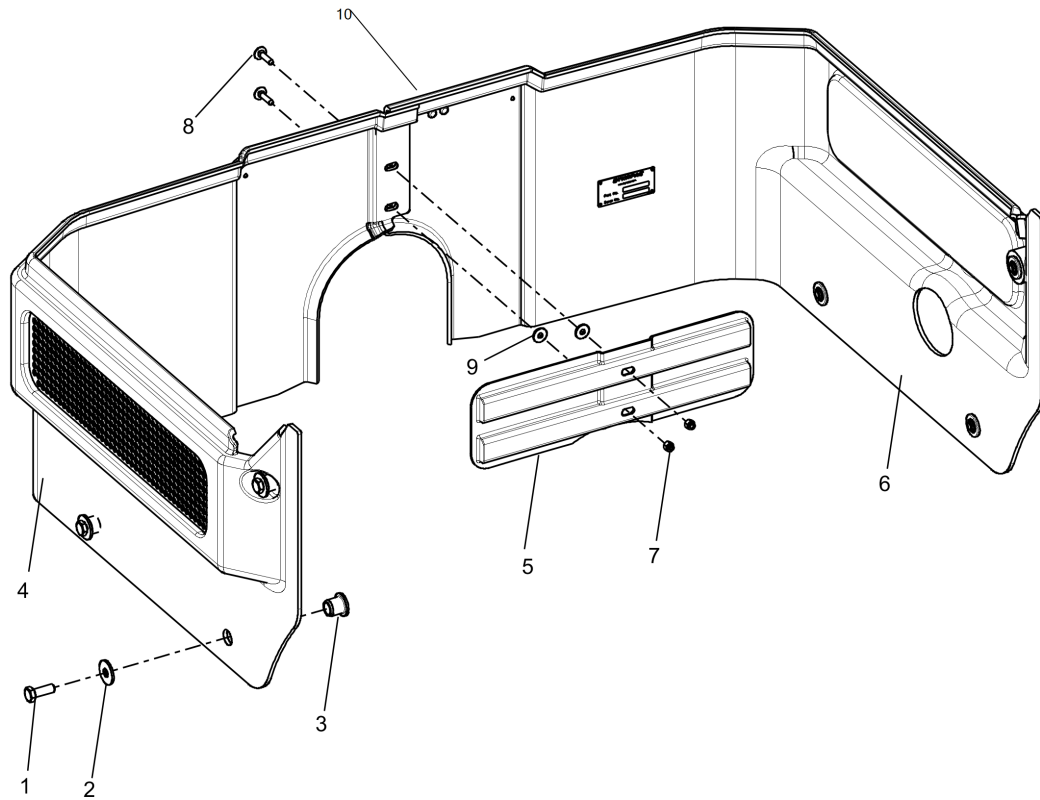

Casing Casing

v

Item	Part No.	Name	Qty	L
1	4700500157	Screw	6	
2	4700928441	Washer, 21 x 45 mm	6	
3	4812118203	Shock absorber	6	
4	4812333021	Casing Right	1	
5	4812106713	Plastic part	1	
6	4812333022	Casing Left	1	
7	4700586002	Lock nut M	2	
8	4700903923	Cup square neck bolt	2	
9	4700928381	Washer, 6.4x18x1.6 mm	2	
10	4700388852	Lock plate	1	

Refer to Parts Online for the most up to date information. The printed information might be outdated.

Mon Jun 27 13:03:16 UTC 2022