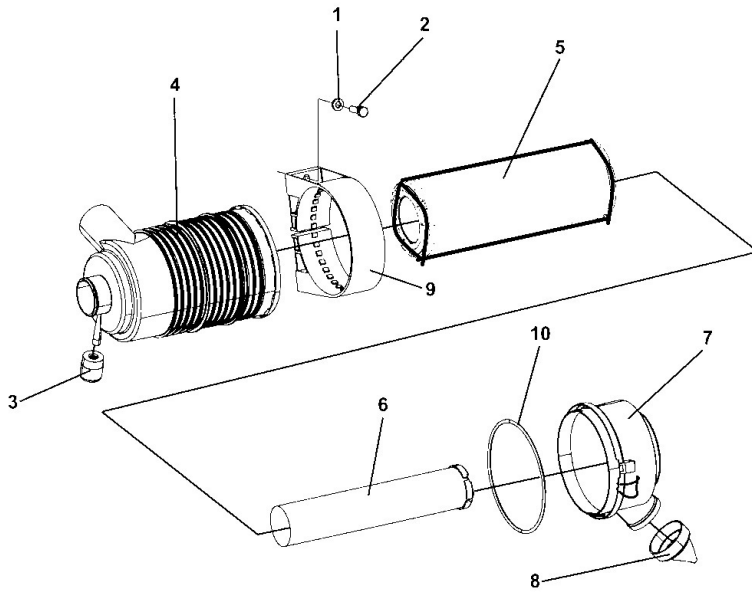

Air Filter model Air Filter model

Refer to Parts Online for the most up to date information. The printed information might be outdated.

Mon Jun 27 13:03:11 UTC 2022

Item	Part No.	Name	Qty	L
1	4700500230	Hexagon head screw M	2	
2	4700904556	Steel plain washer	2	
3	4700499497	Indicator	1	
4	4700386951	Air filter	1	
5	4700939802	Air filter element Main	1	
6	4700939803	Air filter element Safety	1	
7	4700939804	Dust cap	1	
8	4700939805	Vacuator cap	1	
9	4700939806	Plastic mounting band	1	
10	4700939807	O-ring	1	
11	4700570005	Hexagon nut M	2	
12	4812105692	Air hose	1	
13	4812106634	Air hose	1	
14	4700313010	Hose clamp 50-66mm	3	
15	4700313023	Hose clamp	1	

Refer to Parts Online for the most up to date information. The printed information might be outdated.

Mon Jun 27 13:03:11 UTC 2022