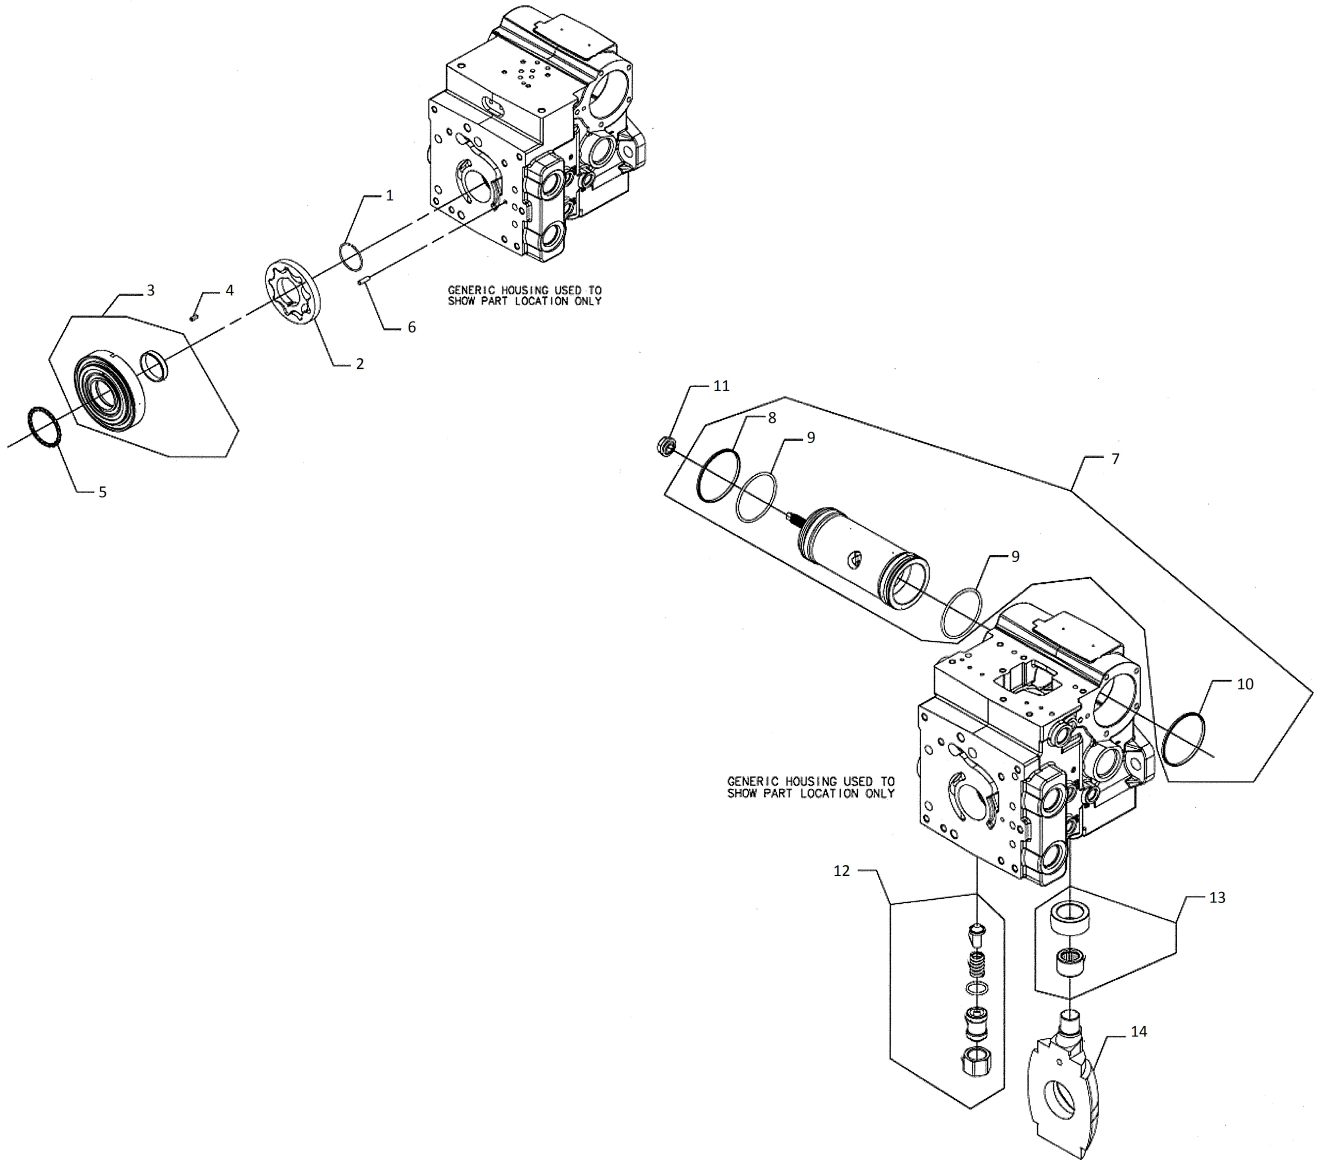

Hydraulic pump-Propulsion Charge pump & Special drive

Refer to Parts Online for the most up to date information. The printed information might be outdated.

Mon Jun 27 13:03:22 UTC 2022

Item	Part No.	Name	Qty	L
1	4812106336	Ring-Retaining	1	
2	4812106337	Gerotor assy	1	
3	4812106338	Gerotor cover assy	1	
4	4812106339	Key	1	
5	4812106340	O-ring	1	
6	4812106341	Pin	1	
7	4812106342	Piston assy	1	
8	4812106343	Ring	1	
9	4812106344	O-ring	2	
10	4812106343	Ring	1	
11	4812106346	Seal-lock nut	1	
12	4812106347	Charge relief assy	1	
13	4812106348	Bearing	1	
14	4812106349	Swash plate	1	

Refer to Parts Online for the most up to date information. The printed information might be outdated.

Mon Jun 27 13:03:22 UTC 2022