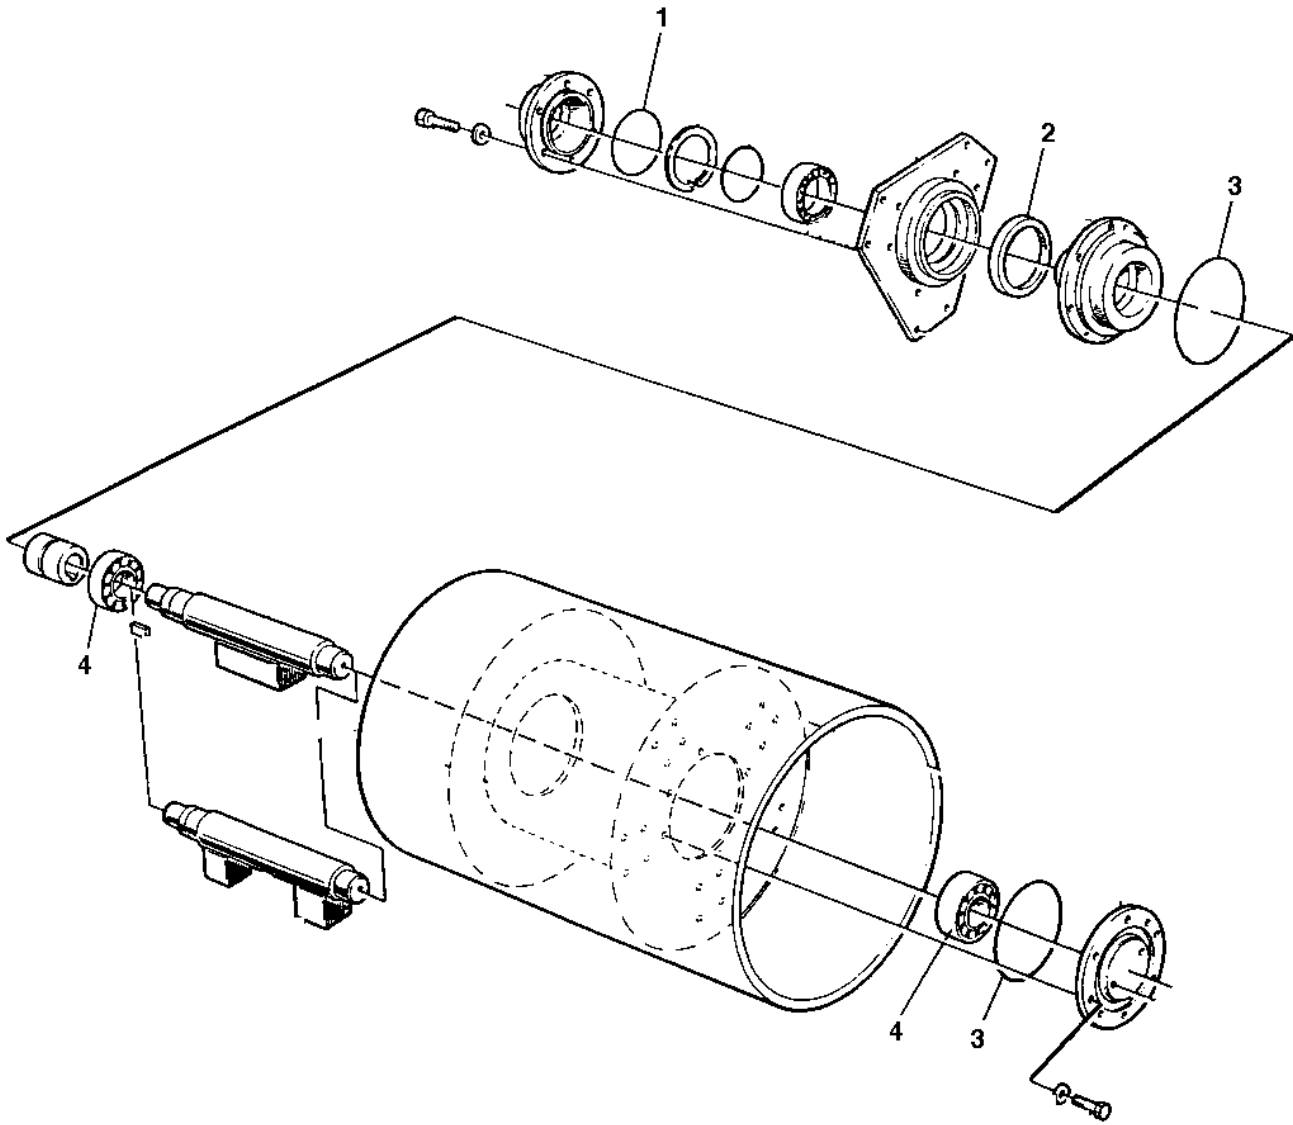

Eccentric shaft kit 4812333226 Eccentric shaft kit

Refer to Parts Online for the most up to date information. The printed information might be outdated.

Mon Jun 27 13:02:57 UTC 2022

Item	Part No.	Name	Qty	L
0	4812333226	Eccentric shaft kit	1	
1	4700160132	O-ring 70	1	
2	4700163049	Radial lip-type seal	1	
3	4700923951	O-ring	2	
4	4812130497	Spherical roller bearing	2	

Refer to Parts Online for the most up to date information. The printed information might be outdated.

Mon Jun 27 13:02:57 UTC 2022