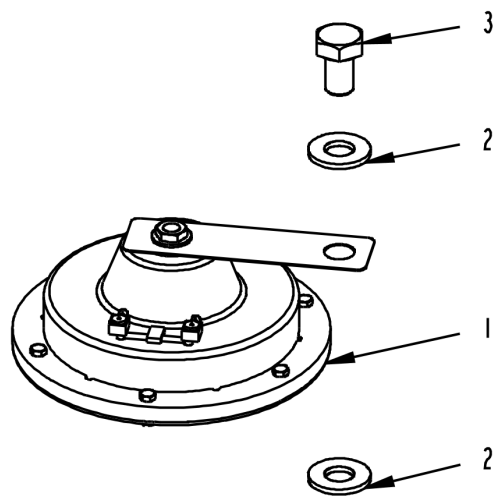

Horn module Horn module

Item	Part No.	Name	Qty	L
1	4812108298	Horn	1	
2	4700904230	Steel plain washer	2	
3	4700500043	Hexagon screw M8X30 8.8 A2K	1	

Refer to Parts Online for the most up to date information. The printed information might be outdated.

Mon Jun 27 13:03:28 UTC 2022