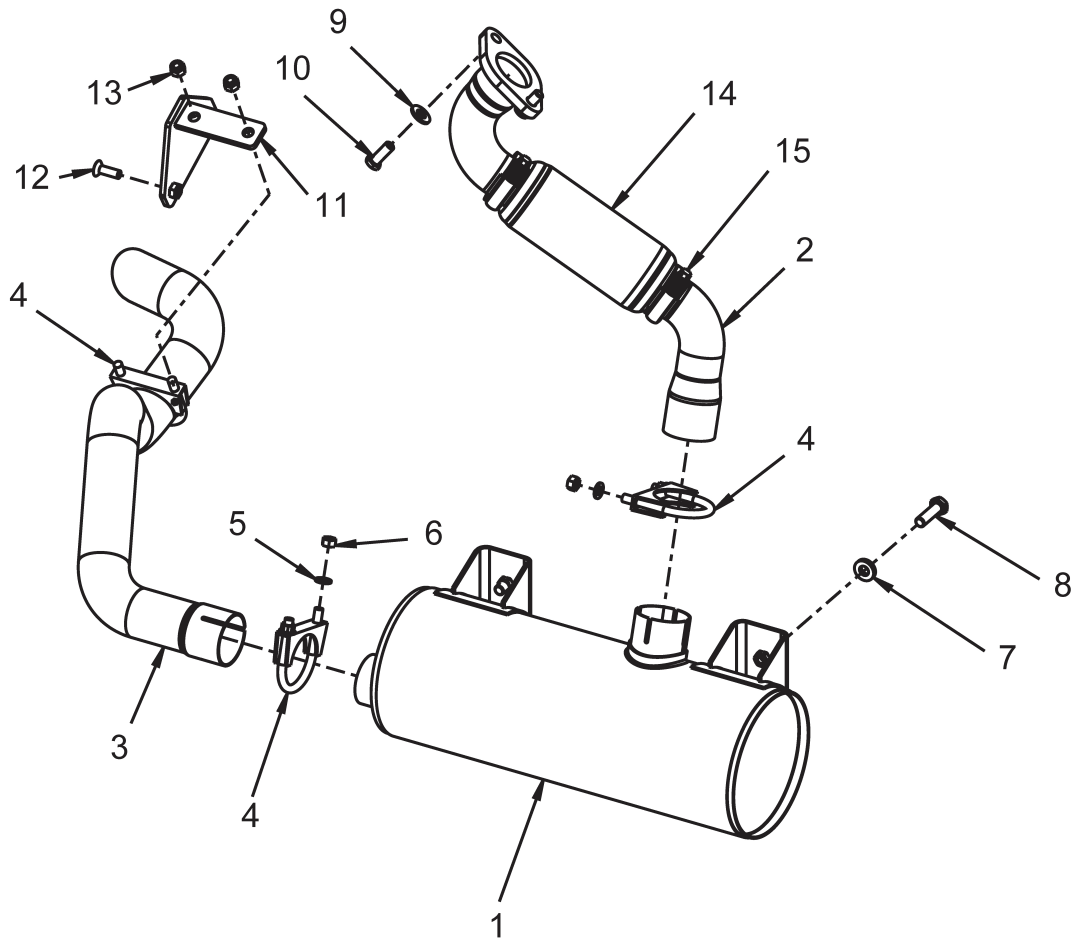

Exhaust system Exhaust system

Refer to Parts Online for the most up to date information. The printed information might be outdated.

Mon Jun 27 13:03:09 UTC 2022

Item	Part No.	Name	Qty	L
1	4812105820	Exhaust muffler	1	
2	4812105832	Exhaust pipe	1	
3	4812105831	Exhaust pipe	1	
4	4700904475	Clamp	3	
5	4700904229	Washer	4	
6	4700570005	Hexagon nut M	4	
7	4700904557	Steel plain washer	2	
8	4700947684	Screw	2	
9	4700904230	Steel plain washer	2	
10	4811000389	Screw	2	
11	4812106770	Bracket	1	
12	4700513013	Hexagon socket countersunk screw	2	
13	4700586003	Lock nut M8	2	
14	4700903478	Heat protection	XL	
15	4700395323	Hose clamp	2	

Refer to Parts Online for the most up to date information. The printed information might be outdated.

Mon Jun 27 13:03:09 UTC 2022