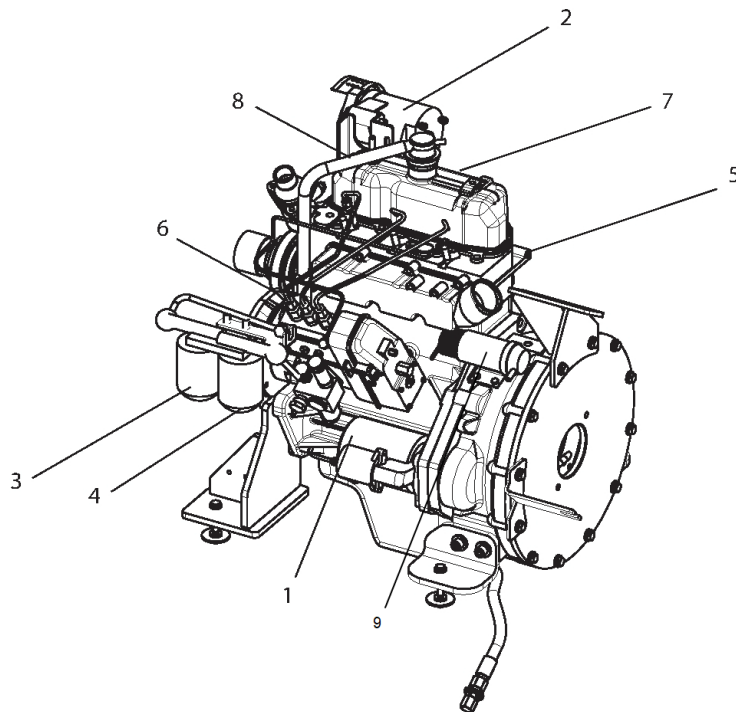

Diesel engine Diesel engine

Refer to Parts Online for the most up to date information. The printed information might be outdated.

Mon Jun 27 13:03:06 UTC 2022

Item	Part No.	Name	Qty	L
0	4812333036	Diesel engine	1	
1	4812106865	Starter	1	
2	4812106866	Alternator	1	
4	4812106132	Fuel & Mud Filter	1	
Comments for Part Num. 4812106132				
"4812106132- In this kit, you will receive Fuel & Mud filter together" .				
5	4812106179	Valve cover gasket	1	
6	4812106178	Fan Belt	1	
7	4812106131	Engine Oil filter element	1	
8	4812106181	Alternator Belt	1	
9	4812109747	Stop Solenoid	1	

Refer to Parts Online for the most up to date information. The printed information might be outdated.

Mon Jun 27 13:03:06 UTC 2022