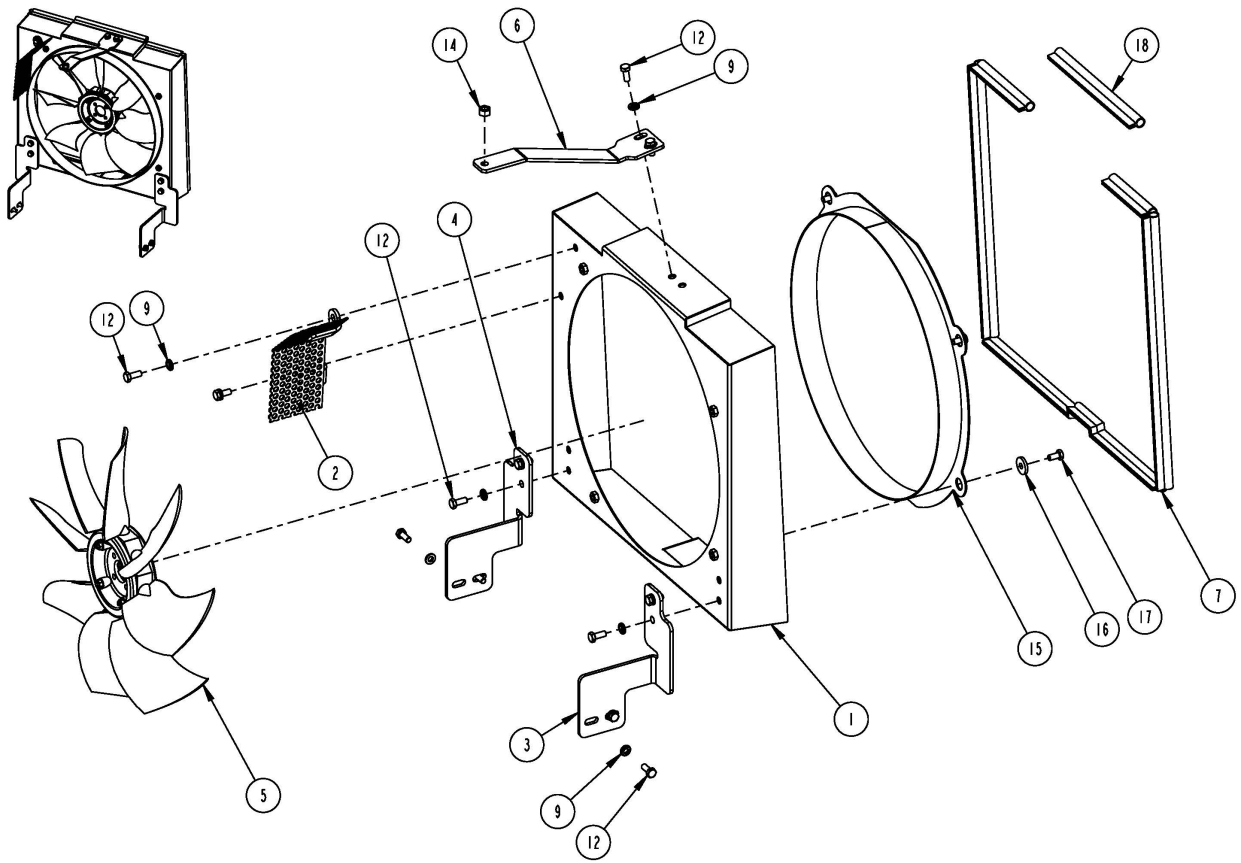

Fan shroud module Fan shroud module

Refer to Parts Online for the most up to date information. The printed information might be outdated.

Mon Jun 27 13:03:10 UTC 2022

Item	Part No.	Name	Qty	L
1	4812105677	Fan shroud	1	
2	4812107523	Fan protection	1	
3	4812105949	Sheet metal part	1	
4	4812107261	Sheet metal part	1	
5	4812105704	Fan	1	
6	4812105676	Sheet metal part	1	
7	4700902166	null	1XL	
9	4700904556	Steel plain washer	12	
11	4700902541	Lock fluid Loctite 243, 50 ml	0	
12	4700500053	Screw, M8x20 mm 8.8 A2K	12	
14	4700570006	Hexagon nut	1	
15	4812106899	Fan Ring	1	
16	4700904734	Steel plain washer	4	
17	4700500019	Hexagon head screw M	4	
18	4700902166	null	1XL	

Refer to Parts Online for the most up to date information. The printed information might be outdated.

Mon Jun 27 13:03:10 UTC 2022