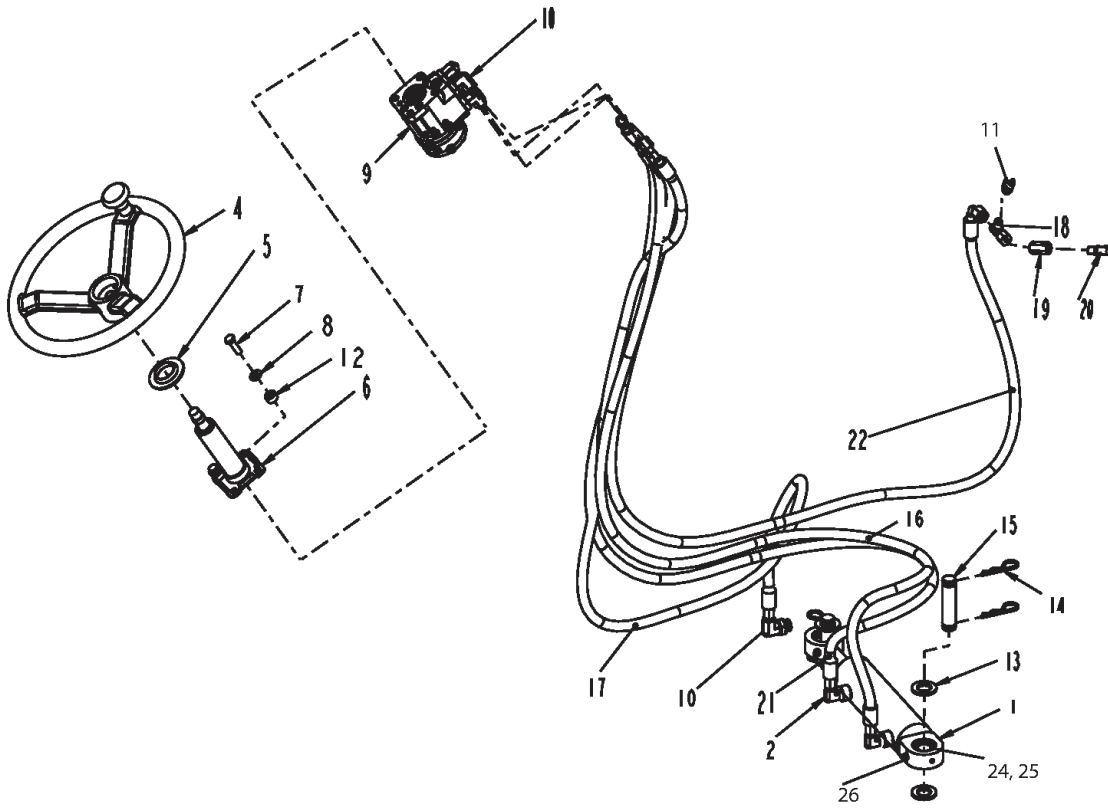

Steering system Steering system

Refer to Parts Online for the most up to date information. The printed information might be outdated.

Mon Jun 27 13:03:25 UTC 2022

Item	Part No.	Name	Qty	L
1	4812105584	Hydraulic cylinder	1	
24	4812106296	Bearing	2	
25	4812106297	Circlip	4	
26	4812106298	Greasing nipple	2	
27	4812106299	Cylinder Seal kit	1	
2	4700334235	Elbow 90	2	
4	4700372964	Steering wheel	1	
5	4700928830	Rubber part	1	
6	4700902123	Steering column	1	
7	4700500030	Hexagon screw M	2	
8	4700904230	Steel plain washer	2	
9	4812105478	Steering valve	1	
28	4812106697	Steering valve seal kit	1	
9	4812109732	steering valve	1	
10	4700903003	Connector	5	
10	4700334420	Connector	4	
11	4700234390	Connector	1	
12	4700355869	Spacer sleeve	2	
13	4700600016	Steel plain washer	4	
14	4700635061	Locking clip	4	
15	4812105585	Shaft pin	2	
16	4812106389	Hose	1	
17	4812106562	Hydraulic hose	1	
18	4700234888	Connector JIC	1	
19	4812106572	Connector	1	
20	4700923405	Measuring fitting	1	
21	4812106563	Hydraulic hose	1	
22	4700831179	Hydraulic hose	1	
29	4812108669	Grommet	1	
30	4700813429	O-ring 70	1	

Refer to Parts Online for the most up to date information. The printed information might be outdated.

Mon Jun 27 13:03:25 UTC 2022