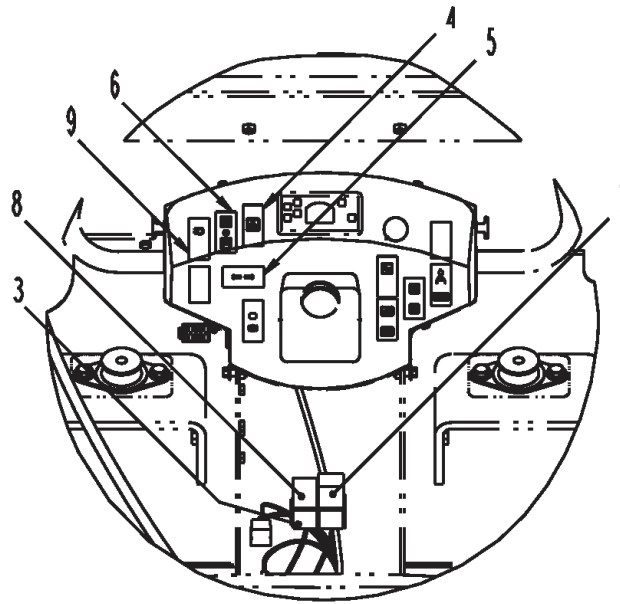

Driving light mount Driving light mount

Item	Part No.	Name	Qty	L
3	4812105999	Wiring Harness-Driving Light	1	
3	4812108787	Wiring Harness-Driving Light	1	
3	4812330931	Wiring Harness-Driving Light	1	
4	4700791584	Switch, Hazard	1	
5	4700792413	Switch, Direction indicator	1	
6	4700791583	Switch, Driving lights	1	
7	4700904989	Flash relay	1	
8	4812104267	Relay	1	
9	4811000073	Switch, High beam	1	

Refer to Parts Online for the most up to date information. The printed information might be outdated.

Mon Jun 27 13:03:29 UTC 2022