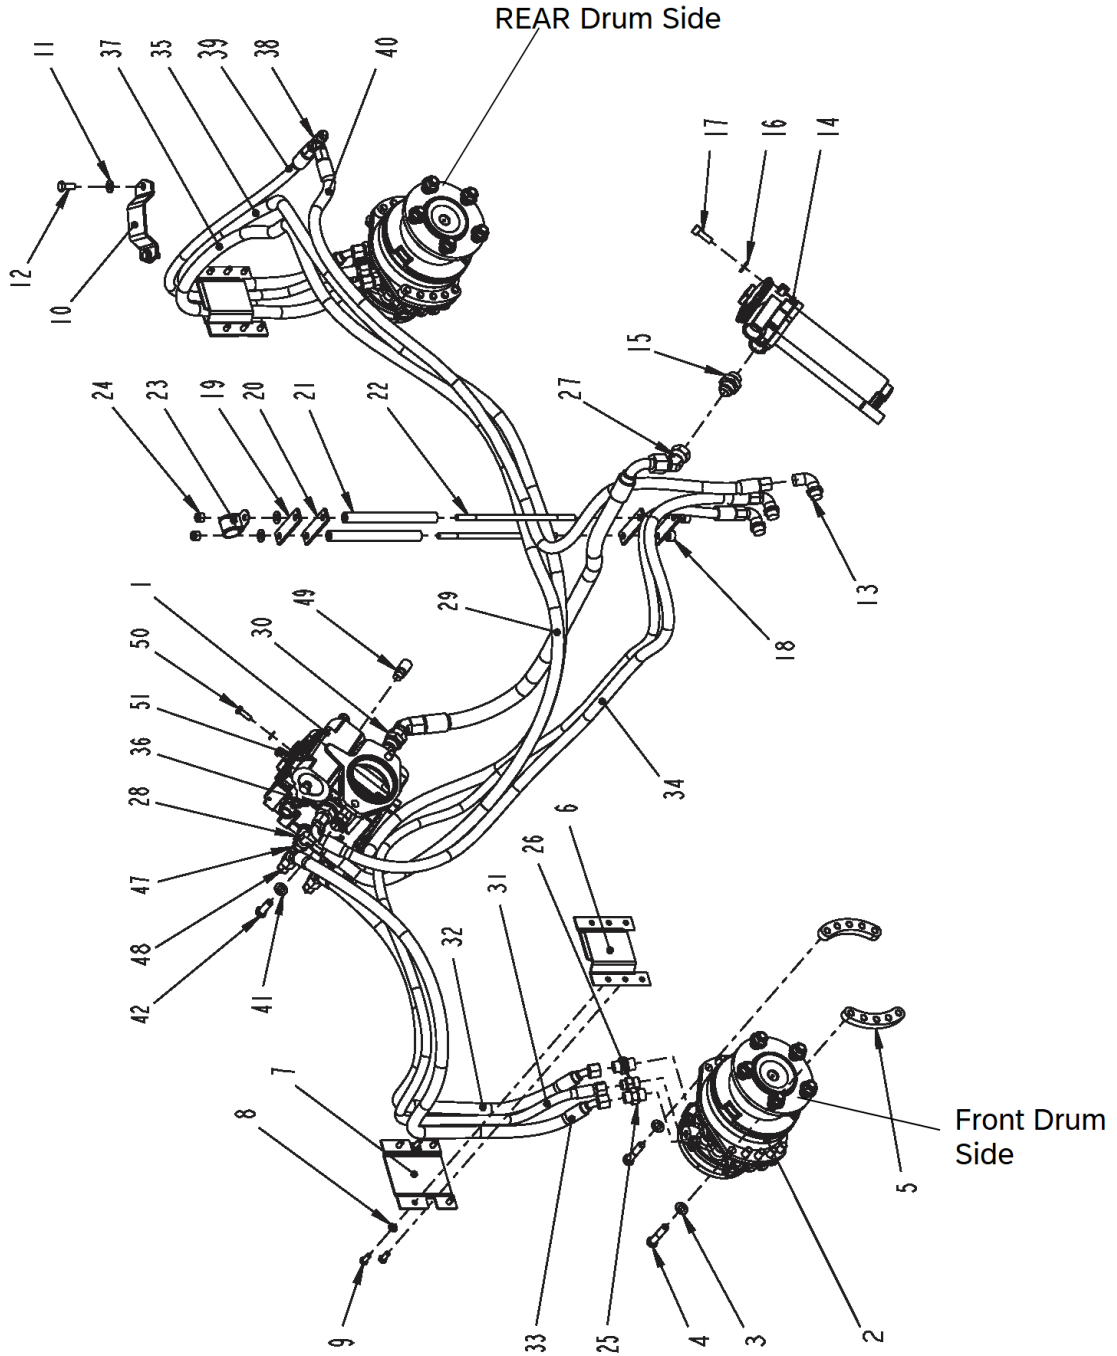

Propulsion system Propulsion system

Refer to Parts Online for the most up to date information. The printed information might be outdated.

Mon Jun 27 13:03:18 UTC 2022

Item	Part No.	Name	Qty	L
1	4812105593	Hydraulic pump	1	
2	4812120558	Hydraulic motor	2	
3	4700904231	Steel plain washer	20	
4	4700925519	Screw M12x55 10.9 GEOMET	20	
5	4812110490	Holder	4	
6	4812106404	Hose clamp	2	
7	4812106405	Hose clamp	2	
8	4700904229	Washer	8	
9	4700500053	Screw, M8x20 mm 8.8 A2K	12	
10	4812106564	Hose clamp	1	
11	4700904230	Steel plain washer	4	
12	4700500028	Hexagon Screw M	2	
13	4700334238	Elbow 90 o-ring	3	
14	4812105992	Hydraulic filter	1	
15	4700334156	Straight connector JIC	1	
16	4700615044	Washer	2	
17	4700508029	Cylinder screw	2	
18	4700355869	Spacer sleeve	2	
19	4700357112	Cover plate	2	
20	4700357111	Rubber cloth	2	
21	4700357113	Spacer sleeve	2	
22	4812106635	Threaded stud	2	
23	4700921099	Clamp	1	
24	4700586018	Hex bolt M06X020H 8.8 A2K	2	
25	4700791410	Straight o-ring connector	4	
26	4700791828	Adapter	2	
27	4700334248	Elbow 45, O-ring	2	
28	4812106385	Reducer	2	
29	4812106758	Hydraulic hose	1	
30	4700334138	Adapter	1	
31	4812106543	Hydraulic Hose	1	
32	4812106728	Hydraulic hose	1	
33	4812106728	Hydraulic hose	1	
34	4700482528	Hydraulic hose	1	
35	4812106544	Hose	1	

Refer to Parts Online for the most up to date information. The printed information might be outdated.

Mon Jun 27 13:03:18 UTC 2022