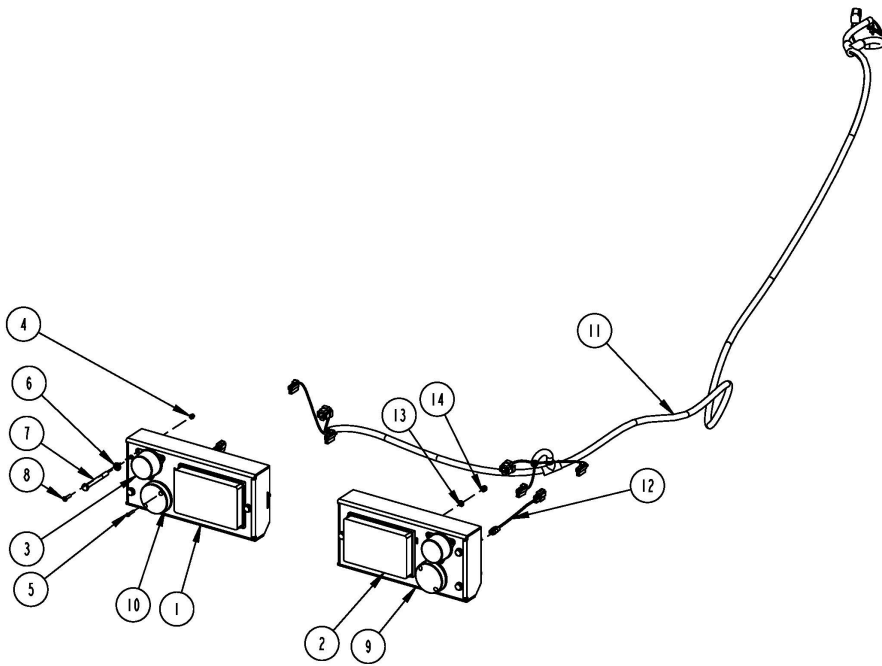

Driving light Front Driving light - Front

Refer to Parts Online for the most up to date information. The printed information might be outdated.

Mon Jun 27 13:03:29 UTC 2022

Item	Part No.	Name	Qty	L
1	4812332251	Bracket	1	
2	4812331009	Head light	2	
3	4812332254	Side Indicator Light	2	
4	4700586001	Lock nut M	6	
5	4700533013	Cylinder screw	4	
6	4700904229	Washer	8	
7	4700500190	Hexagon head screw M	8	
8	4700792589	Hex.sock.button h.cap screw M	6	
9	4812332253	Bracket	1	
10	4812331010	Parking light	2	
11	4812106000	WIRING HARNESS-DRIVING LIGHT	1	
12	4812331014	Harness pigtail-park light	2	
13	4700904228	Steel plain washer	8	
14	4700586002	Lock nut M	8	
15	4812332449	Field kit - Driving light front	1	

Refer to Parts Online for the most up to date information. The printed information might be outdated.

Mon Jun 27 13:03:29 UTC 2022