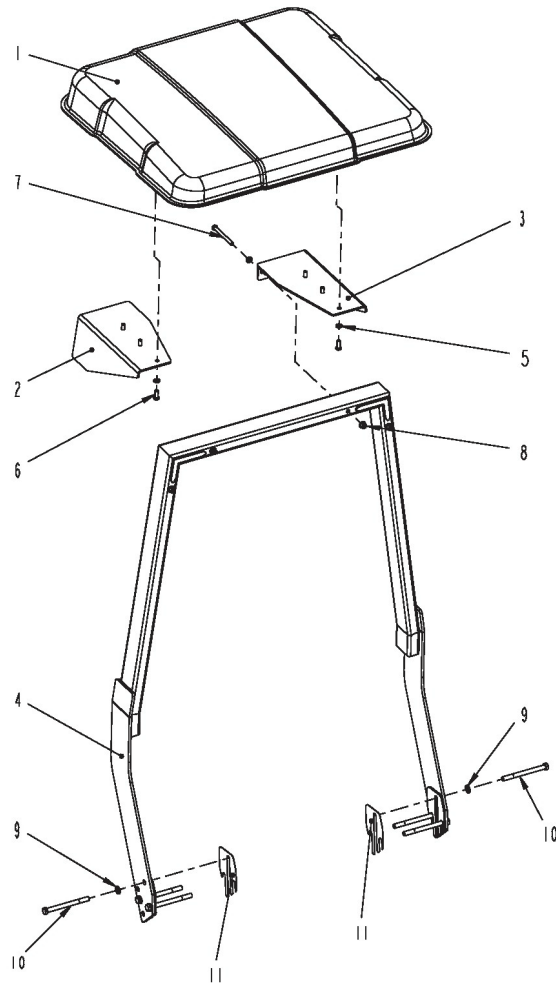

Canopy assembly Canopy assembly

Refer to Parts Online for the most up to date information. The printed information might be outdated.

Mon Jun 27 13:03:32 UTC 2022

Item	Part No.	Name	Qty	L
1	4812106962	Sunroof complete	1	
2	4812106963	Bracket	1	
3	4812106964	Bracket	1	
4	4812106965	Canopy frame assembly	1	
5	4700904231	Steel plain washer	10	
6	4700500046	null	6	
7	4700928352	Hex. screw M	4	
8	4700902286	Hexagon lock nut with flange M8	4	
9	4700904232	Steel plain washer	6	
10	4700500085	Screw	6	
11	4812106994	Shim	2