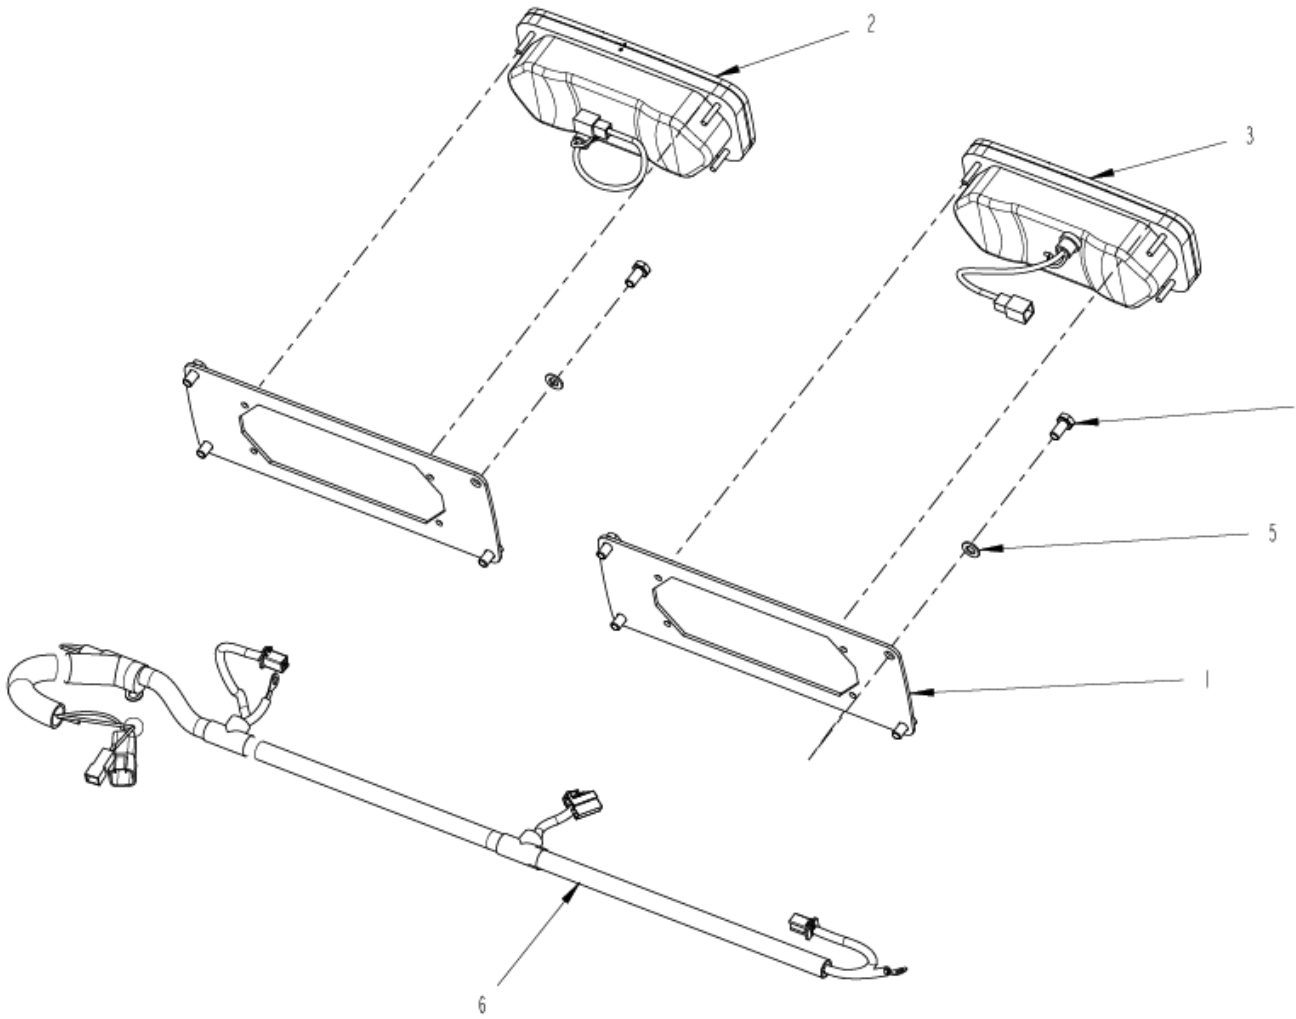

Driving light Rear Driving light rear

Refer to Parts Online for the most up to date information. The printed information might be outdated.

Mon Jun 27 13:03:29 UTC 2022

Item	Part No.	Name	Qty	L
1	4812108493	Light Bracket	2	
2	4812108487	Tail light, 3-chamber Right hand	1	
3	4812108488	Tail light, 3-chamber Left hand	1	
4	4700500019	Hexagon head screw M	8	
5	4700904229	Washer	8	
6	4812108733	Wiring harness-Rear light	1	
7	4812108750	Field kit to replace old light	1	

Refer to Parts Online for the most up to date information. The printed information might be outdated.

Mon Jun 27 13:03:29 UTC 2022