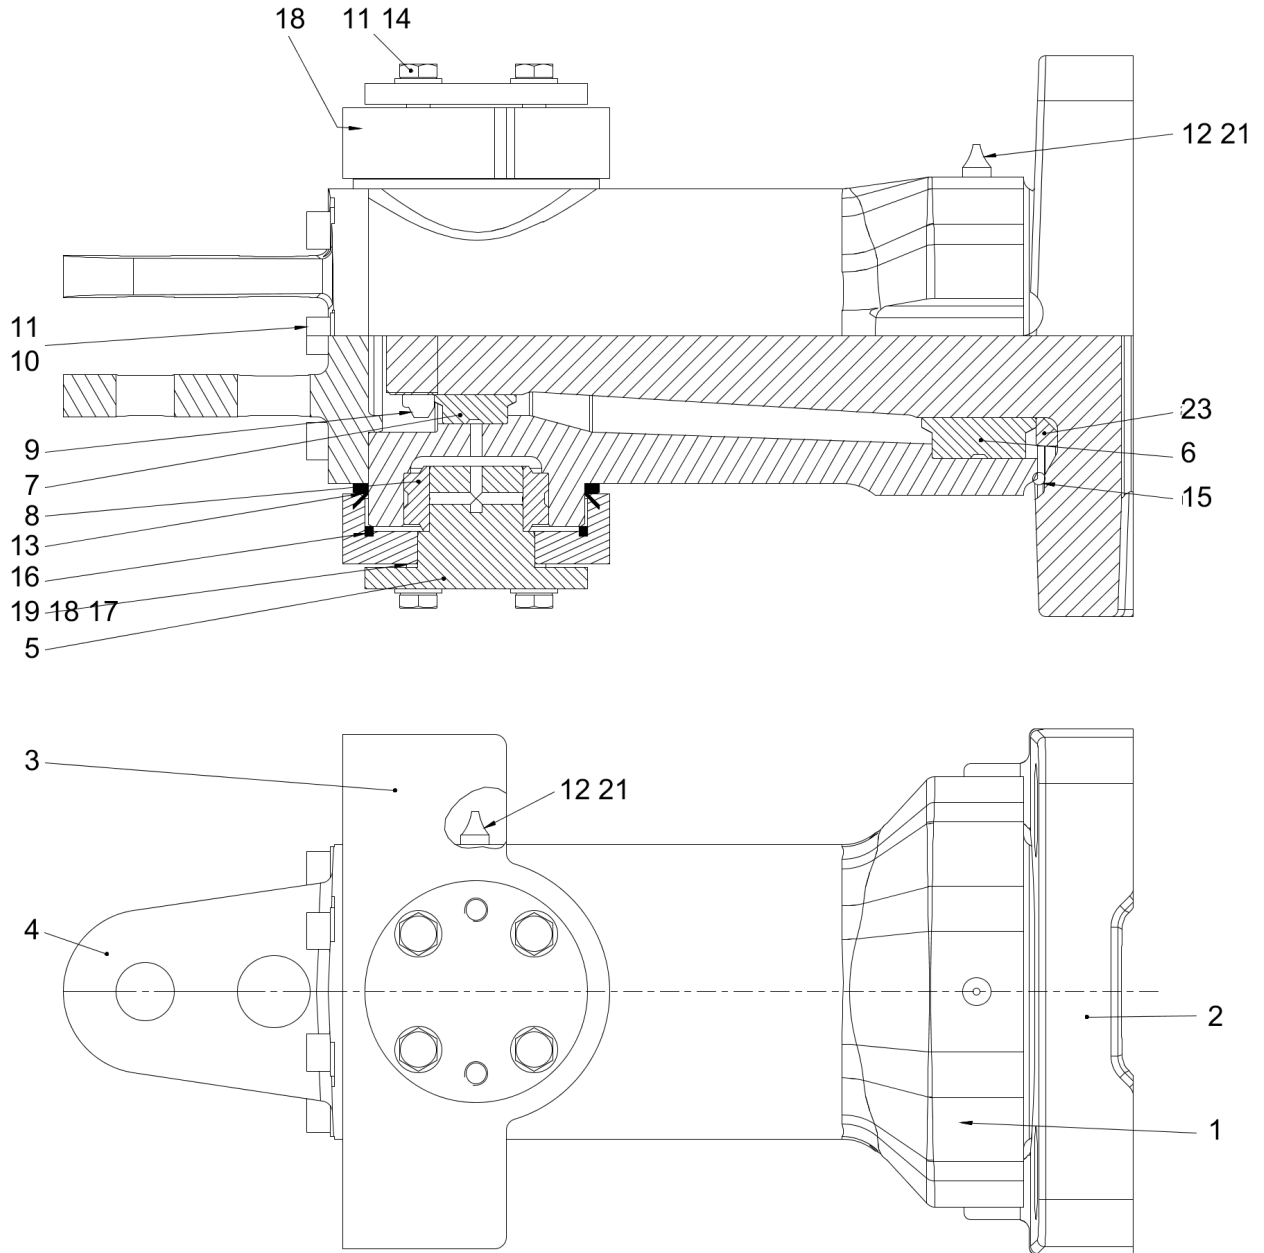

Steering Hitch 4812333038 Steering hitch

Refer to Parts Online for the most up to date information. The printed information might be outdated.

Mon Jun 27 13:03:00 UTC 2022

Item	Part No.	Name	Qty	L
1	4700358976	Bearing housing	1	
2	4812120586	Shaft	1	
3	4700357031	Bracket	2	
4	4700357038	Bracket	1	
5	4700357039	Shaft	2	
6	4700902063	Bushing	1	
7	4700902062	Bushing	1	
8	4700902061	Bushing	2	
9	4700902060	Lock nut	1	
10	4700902059	Screw	6	
11	4812122654	Steel plain washer	14	
12	4700926214	Lubrication nipple	2	
13	4700167044	V-ring	2	
14	4700500028	Hexagon Screw M	8	
15	4700892179	O-ring	1	
16	4700357418	Sealing	2	
17	4700347153	Shim T=0,2 mm	1	
18	4700347154	Shim T=0,4 mm	1	
19	4700347155	Shim T=0,8 mm	1	
21	4700902576	Cover	2	
23	4812120874	Spacer ring	1