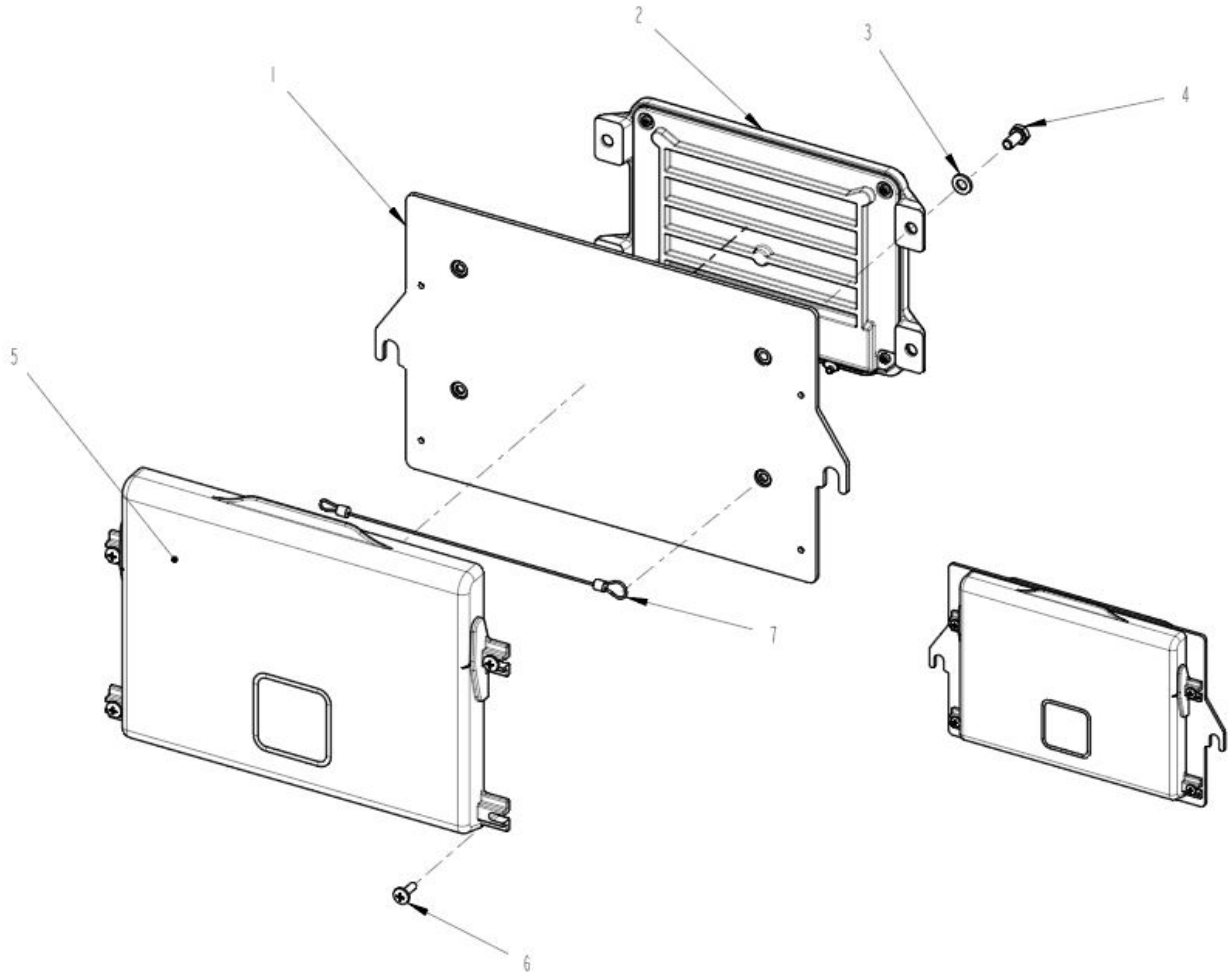

ECU module ECU module

Refer to Parts Online for the most up to date information. The printed information might be outdated.

Mon Jun 27 13:03:28 UTC 2022

Item	Part No.	Name	Qty	L
1	4812108348	Cover	1	
2	4812125677	Control unit	1	
3	4700904228	Steel plain washer	4	
4	4700500012	Hexagon head screw M	4	
5	4700383705	Instruction manual box	1	
6	4700791226	Screw	4	
7	4700357643	Wire	1	

Refer to Parts Online for the most up to date information. The printed information might be outdated.

Mon Jun 27 13:03:28 UTC 2022