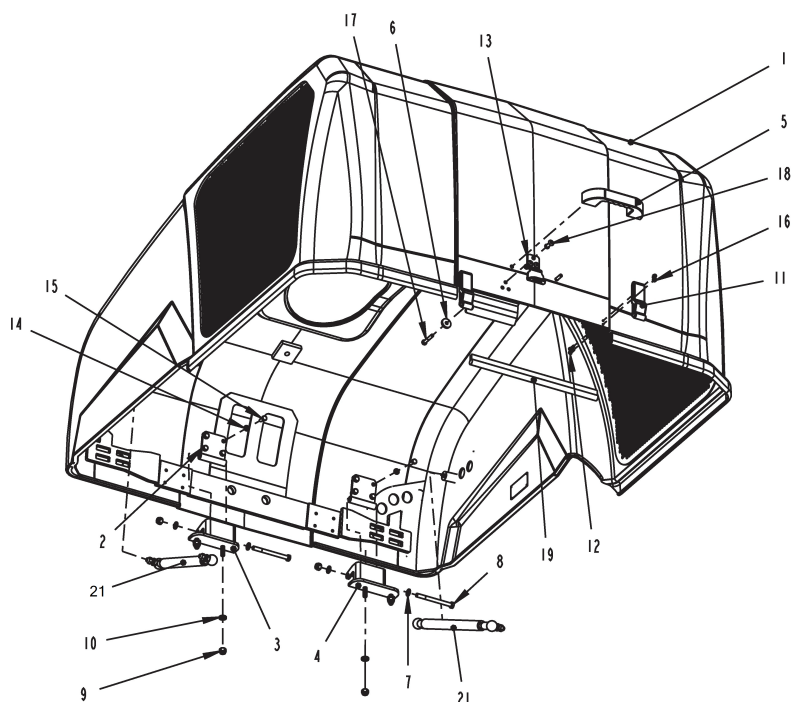

Engine Hood Engine hood

Refer to Parts Online for the most up to date information. The printed information might be outdated.

Mon Jun 27 13:03:15 UTC 2022

Item	Part No.	Name	Qty	L
1	4812333009	Engine hood	1	
2	4812106083	Hinge	2	
3	4812105904	Hinge	1	
4	4812105905	Hinge	1	
5	4812103468	Handle	1	
6	4700904735	Steel plain washer	2	
7	4700904229	Washer	4	
8	4700500115	Screw	2	
9	4700586003	Lock nut M8	6	
10	4700904556	Steel plain washer	4	
11	4700388846	Latch	2	
12	4811000425	Screw M4x16 10,9 A2'K	4	
13	4700377061	Lock plate	1	
14	4700904228	Steel plain washer	8	
15	4700500013	Hexagon head screw M	8	
16	4700923976	Lock nut	4	
17	4700500061	Screw	2	
18	4700791666	Blind rivet	3	
19	4700902166	null	XL	A
21	4812106253	Gas Spring	2	

Comments for Page: Engine hood

(L)OCAL REMARKS

A | en_US | L = 0,33 m