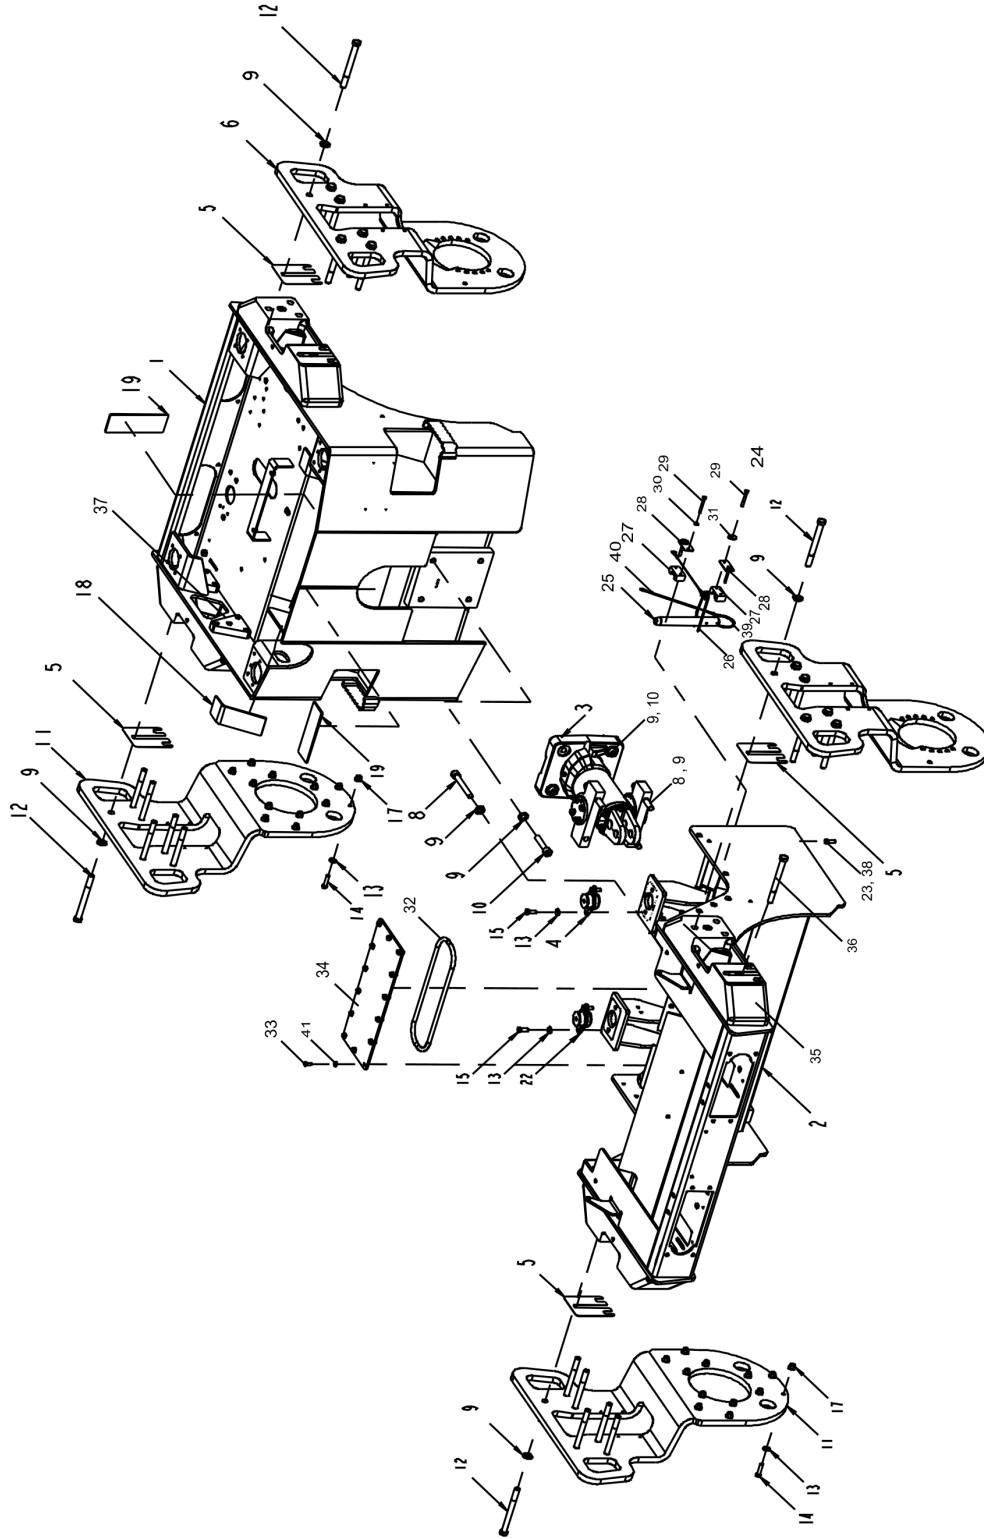

Frame Frame

Refer to Parts Online for the most up to date information. The printed information might be outdated.

Mon Jun 27 13:02:59 UTC 2022

Item	Part No.	Name	Qty	L
1	4812333014	Rear frame	1	
2	4812333016	Front frame	1	
3	4812333038	Steering hitch, cpl.	1	
4	4812108390	Shock mount	2	
5	4812105560	Shim T=1 mm	4	
6	4812105559	Fork	2	
8	4700902100	Screw	4	
9	4700904232	Steel plain washer	32	
10	4700927396	Screw	4	
11	4812105247	Fork	2	
12	4812106510	Screw	24	
13	4700904230	Steel plain washer	32	
14	4700500240	Hex head screw	24	
15	4700500028	Hexagon Screw M	8	
17	4700902287	Nut, M10	24	
18	4812108308	Rubber cloth	2	
19	4812108308	Rubber cloth	4	
22	4812108391	Shock mount	2	
38	4700330383	Plug JIC	1	
23	4700334205	Straight connector	1	
24	-	Steering hitch lock	1	
25	4700357486	Shaft	1	
26	4700357489	Hair pin	1	
27	4700902171	Clamp	2	
28	4700902172	Cover plate	2	
29	4700500016	Screw	4	
30	4700600004	Washer	2	
31	4700615076	Washer 7,0x25x1,5	2	
39	4700357488	Spring	1	
40	4700343775	Plastic insulation steel wire	1	
32	4700349880	O Ring	1	
33	4700500019	Hexagon head screw M	14	
34	4700349879	Cover	1	
35	4812108762	Spacer block	4	
36	4812106510	Screw	8	

Refer to Parts Online for the most up to date information. The printed information might be outdated.

Mon Jun 27 13:02:59 UTC 2022