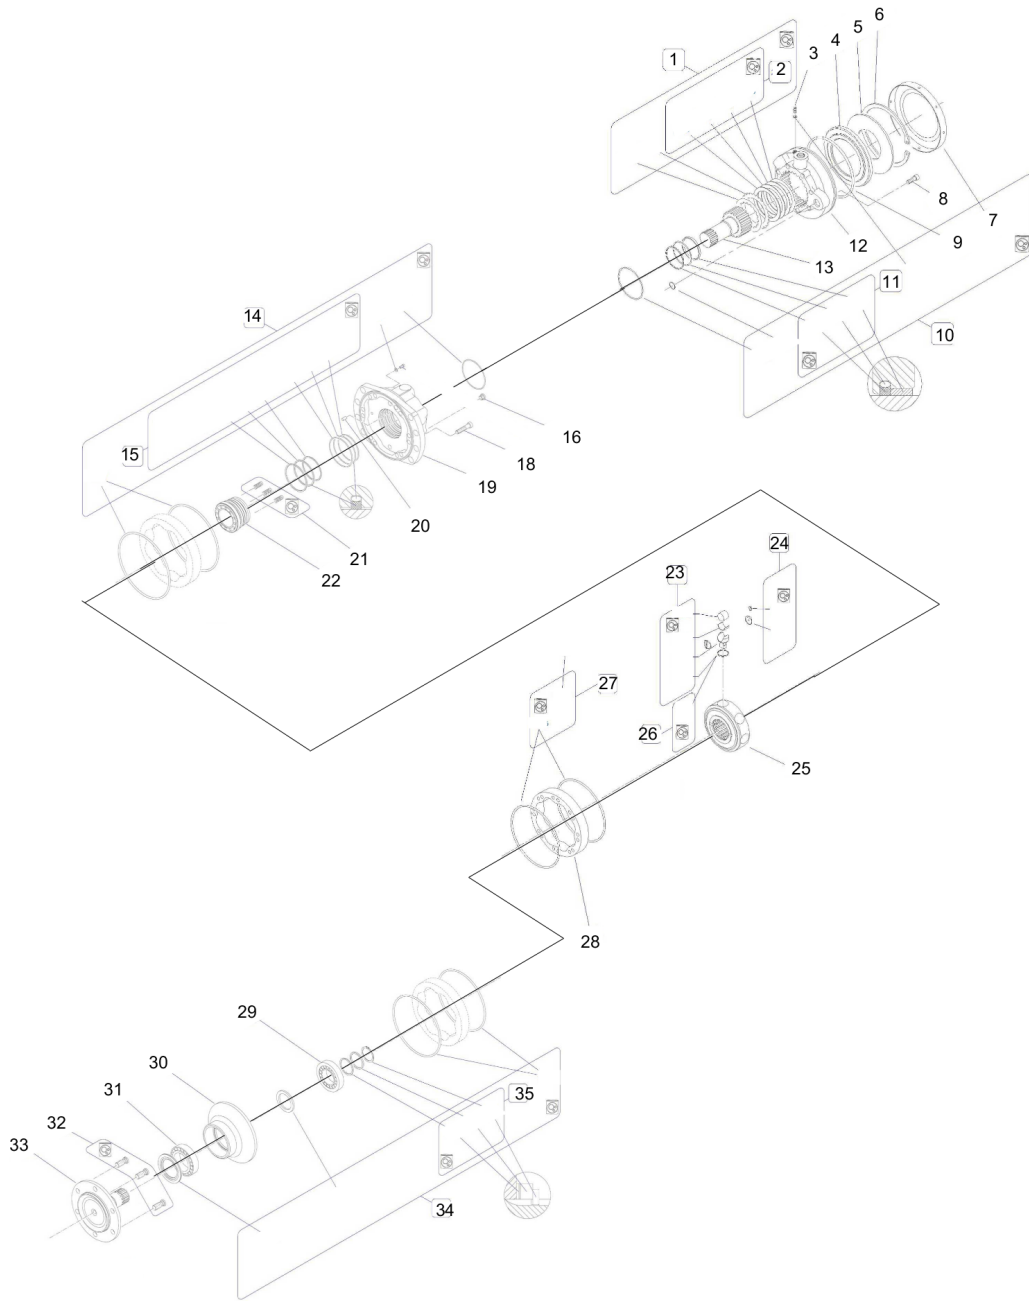

Propulsion system 4812120558 Hydraulic motor

Refer to Parts Online for the most up to date information. The printed information might be outdated.

Mon Jun 27 13:03:19 UTC 2022

Item	Part No.	Name	Qty	L
0	4812120558	Hydraulic motor	1	
1	4812162174	Repair kit	1	
1.1	-	Brake disc	20	
1.2	-	Brake disc	21	
2	4812162175	Shim	1	
3	4812162176	Screw	1	
4	4812162177	Brake piston	1	
5	4812162178	Washer	1	
6	4812162179	Snap ring	1	
8	4812162181	Screw	10	
10	4812160275	Repair kit	1	
7	-	Shield	1	
9	-	Repair Kit	1	
11	4812162182	Seal kit	1	
12	4812162183	Brake housing	1	
13	4812162184	Brake shaft	1	
14	4812162185	Seal kit	1	
15	4812162186	Seal kit	1	
16	4812162187	Plug	1	
18	4812162188	Screw	12	
19	4812162189	Cover	1	
20	4812162190	Pin	1	
21	4812162191	Spring kit	1	
22	4812162192	Valve	1	
23	4812162193	Piston kit	8	
24	4812162194	Repair kit	1	
25	-	Cylinder block	1	
26	4812162195	Seal	10	
27	4812162196	Seal kit	1	
27.1	-	Plug	1	
27.2	-	Repair Kit	2	
28	4812162197	Cam	1	
29	4812162198	Bearing	1	
30	4812162199	Bearing support	1	
31	4812162251	Bearing	1	

Refer to Parts Online for the most up to date information. The printed information might be outdated.

Mon Jun 27 13:03:19 UTC 2022