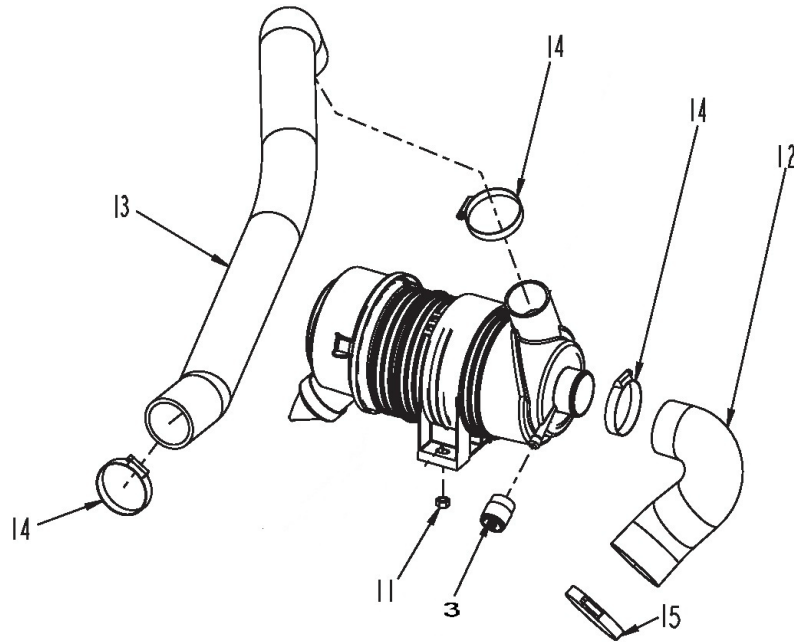

Air Filter model Air Filter model

Refer to Parts Online for the most up to date information. The printed information might be outdated.

Mon Jun 27 13:03:11 UTC 2022

Item	Part No.	Name	Qty	L
1	4700500230	Hexagon head screw M	2	
2	4700904556	Steel plain washer	2	
3	4700499497	Indicator	1	
4	4700386951	Air filter	1	
5	4700939802	Air filter element Main	1	
6	4700939803	Air filter element Safety	1	
7	4700939804	Dust cap	1	
8	4700939805	Vacuator cap	1	
9	4700939806	Plastic mounting band	1	
10	4700939807	O-ring	1	
11	4700570005	Hexagon nut M	2	
12	4812105692	Air hose	1	
13	4812106634	Air hose	1	
14	4700313010	Hose clamp 50-66mm	3	
15	4700313023	Hose clamp	1	

Refer to Parts Online for the most up to date information. The printed information might be outdated.

Mon Jun 27 13:03:11 UTC 2022