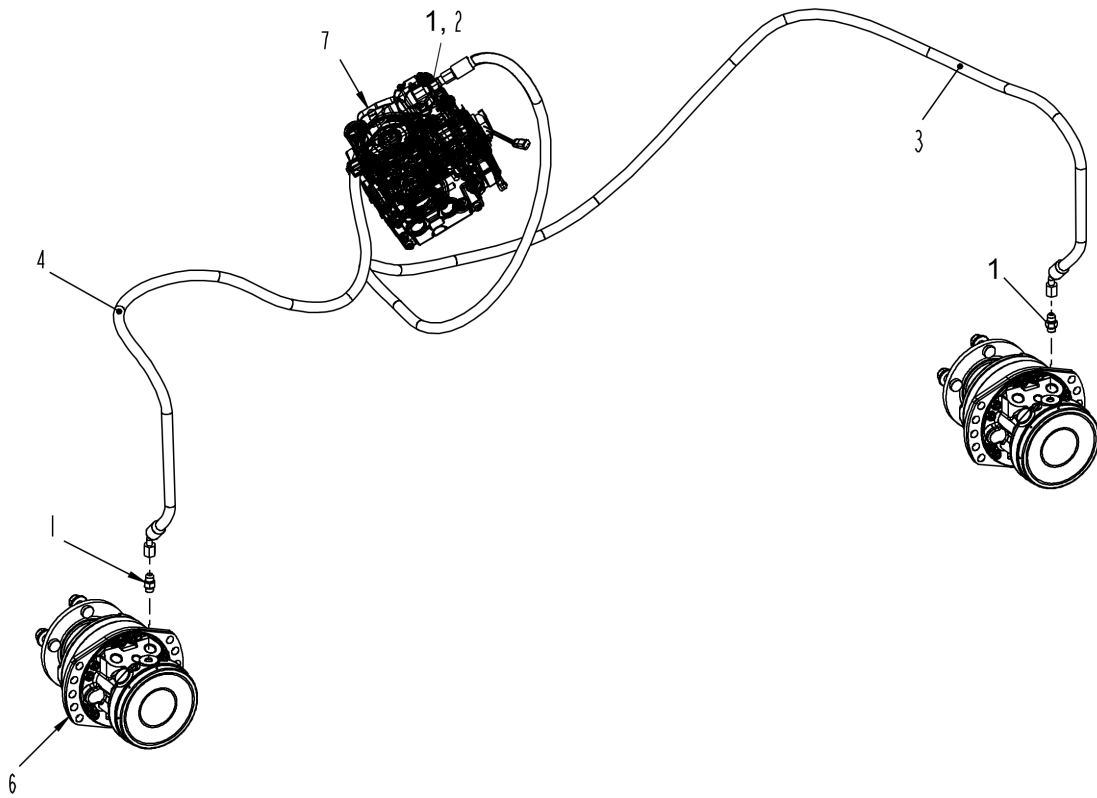

Brake system Hydraulic brake

Refer to Parts Online for the most up to date information. The printed information might be outdated.

Mon Jun 27 13:03:26 UTC 2022

Item	Part No.	Name	Qty	L
1	4700234233	Adapter	3	
2	4700234888	Connector JIC	1	
2	4700334234	Tee-connector	1	
3	4812105969	Hose	1	
4	4812105970	Hose	1	
6	-	Hydraulic motor	2	
7	-	Drive unit	1	

Refer to Parts Online for the most up to date information. The printed information might be outdated.

Mon Jun 27 13:03:26 UTC 2022