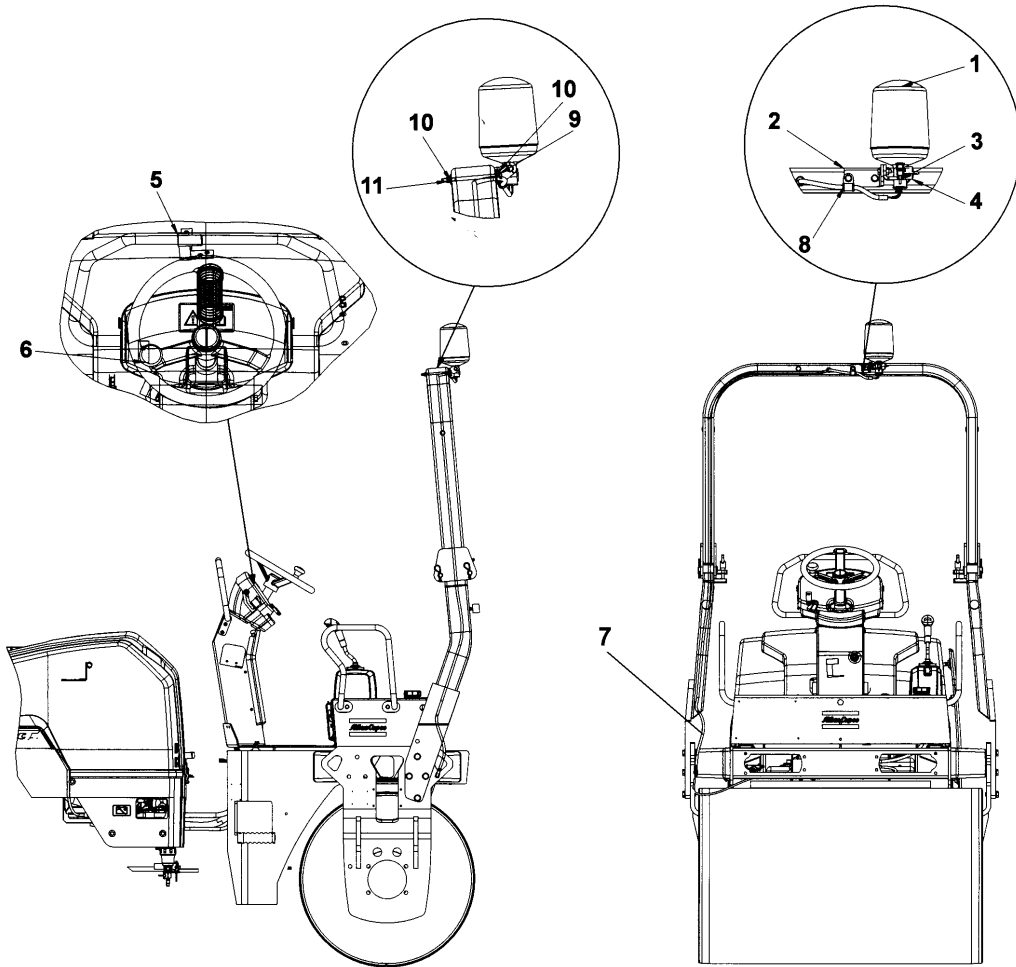

Rotating beacon Rotating beacon for ROPS (option)

Refer to Parts Online for the most up to date information. The printed information might be outdated.

Mon Jun 27 13:03:41 UTC 2022

Item	Part No.	Name	Qty	L
1	4700389577	Rotating beacon 12V	1	
2	4700389561	Lamp holder	1	
3	4700791981	Connector plug	1	
4	4700791980	Rubber protection	1	
5	4812121272	Holder	1	
6	4700791585	Switch, Rotating beacon	1	
7	4812113077	Cable harness	1	
8	4700921072	Pipe clamp covered	1	
9	4700500143	Screw	2	
10	4700904229	Washer	4	
11	4700586003	Lock nut M8	2	
12	4700313041	Cable tie	N	

Refer to Parts Online for the most up to date information. The printed information might be outdated.

Mon Jun 27 13:03:41 UTC 2022