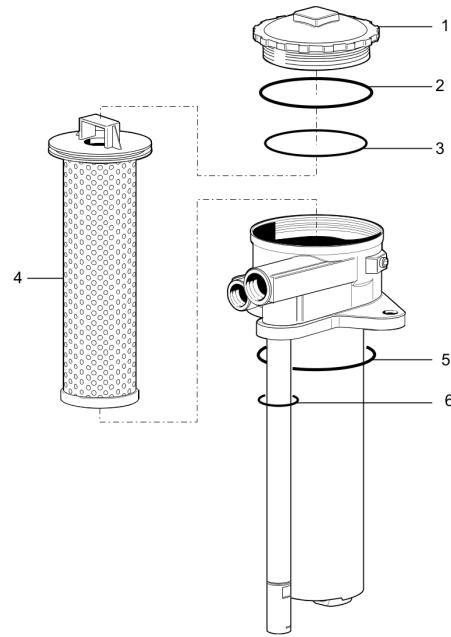

Hydraulic filter Hydraulic filter

Item	Part No.	Name	Qty	L
0	4812105992	Hydraulic filter	1	
1	4812106406	Screw	1	
2	4812106407	Gasket	1	
3	4812106408	O-ring	1	
4	4812106409	Hydraulic Oil filter Element	1	
5	4812106410	O-ring	1	
6	4812106411	O-ring	1	

Refer to Parts Online for the most up to date information. The printed information might be outdated.

Mon Jun 27 13:03:26 UTC 2022