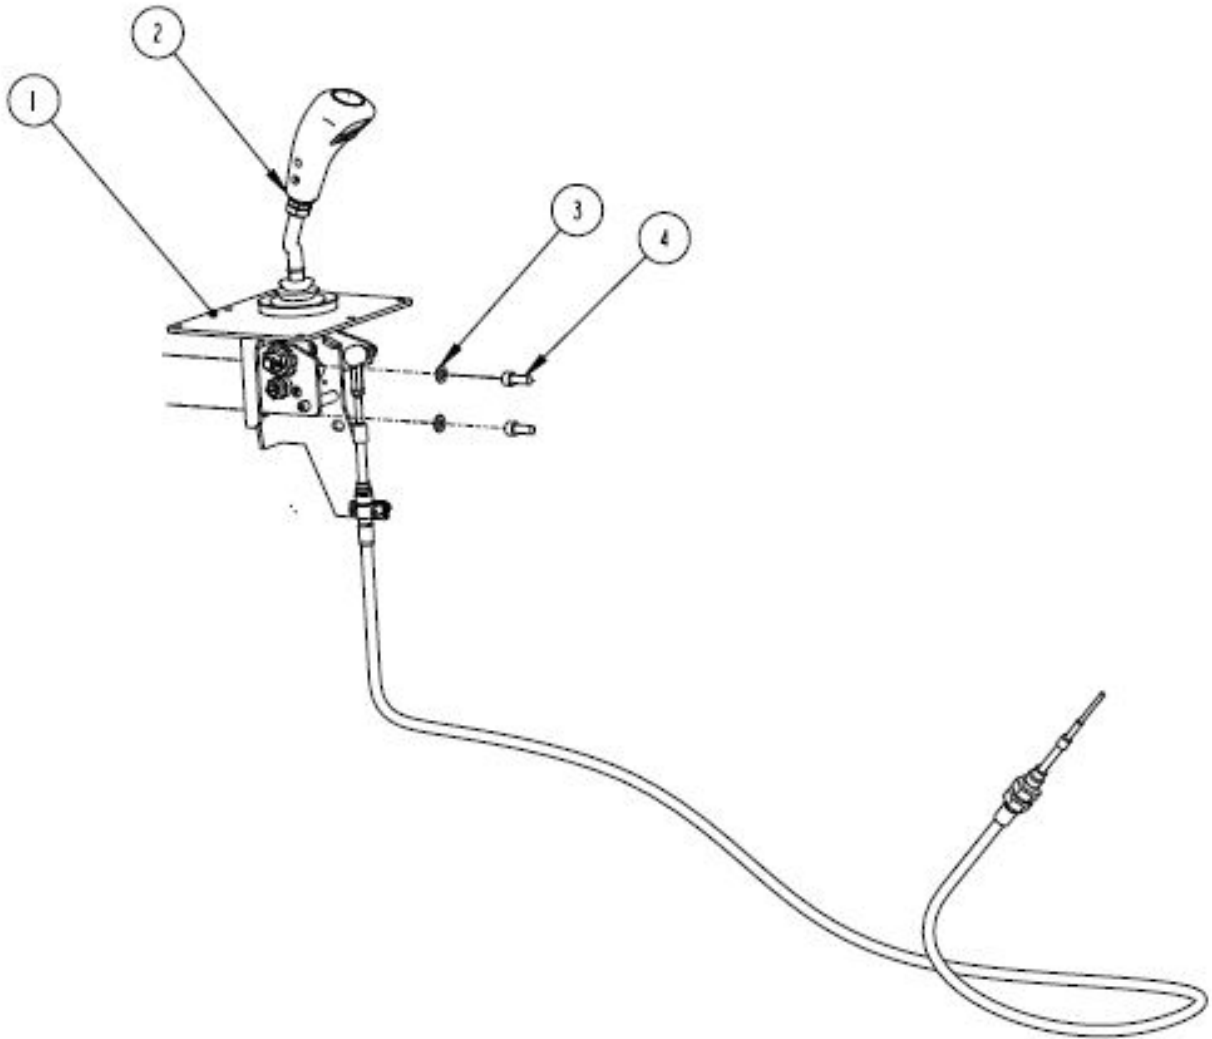

Forward & reverse lever FNR assembly

Refer to Parts Online for the most up to date information. The printed information might be outdated.

Mon Jun 27 13:03:31 UTC 2022

Item	Part No.	Name	Qty	L
1	4812105538	Bracket	1	
2	4812333061	FNR Lever	1	
3	4700904229	Washer	2	
4	4700508092	Hexagon socket head cap screw M	2	

Refer to Parts Online for the most up to date information. The printed information might be outdated.

Mon Jun 27 13:03:31 UTC 2022