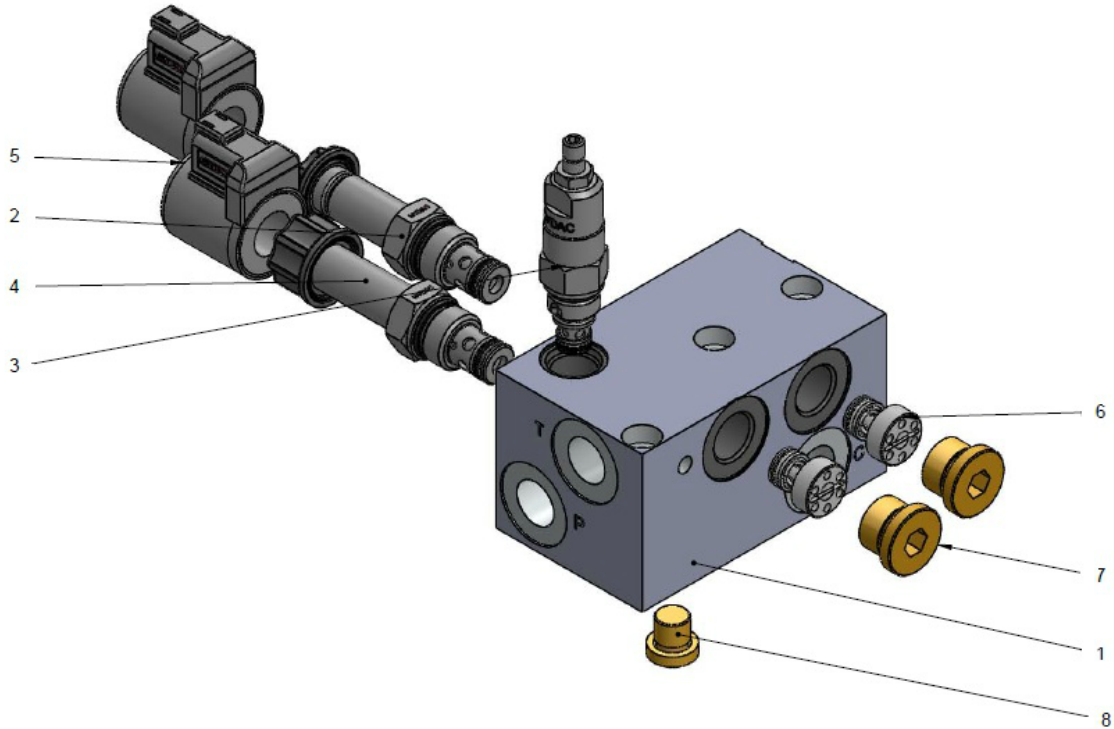

Vibration block Vibration block

Item	Part No.	Name	Qty	L
1	4812105961	Vibration Block	1	
2	4812106286	Solenoid Valve	1	
9	4812106293	Seal Kit	1	
3	4812106287	Valve	1	
10	4812106294	Seal Kit	1	
4	4812106288	Solenoidvalve	1	
11	4812106293	Seal Kit	1	
5	4812106289	DC Coil	2	
6	4812106290	Check Valve	2	
7	4812106291	Plug	2	
8	4812106292	Plug	1	

Refer to Parts Online for the most up to date information. The printed information might be outdated.

Mon Jun 27 13:03:25 UTC 2022