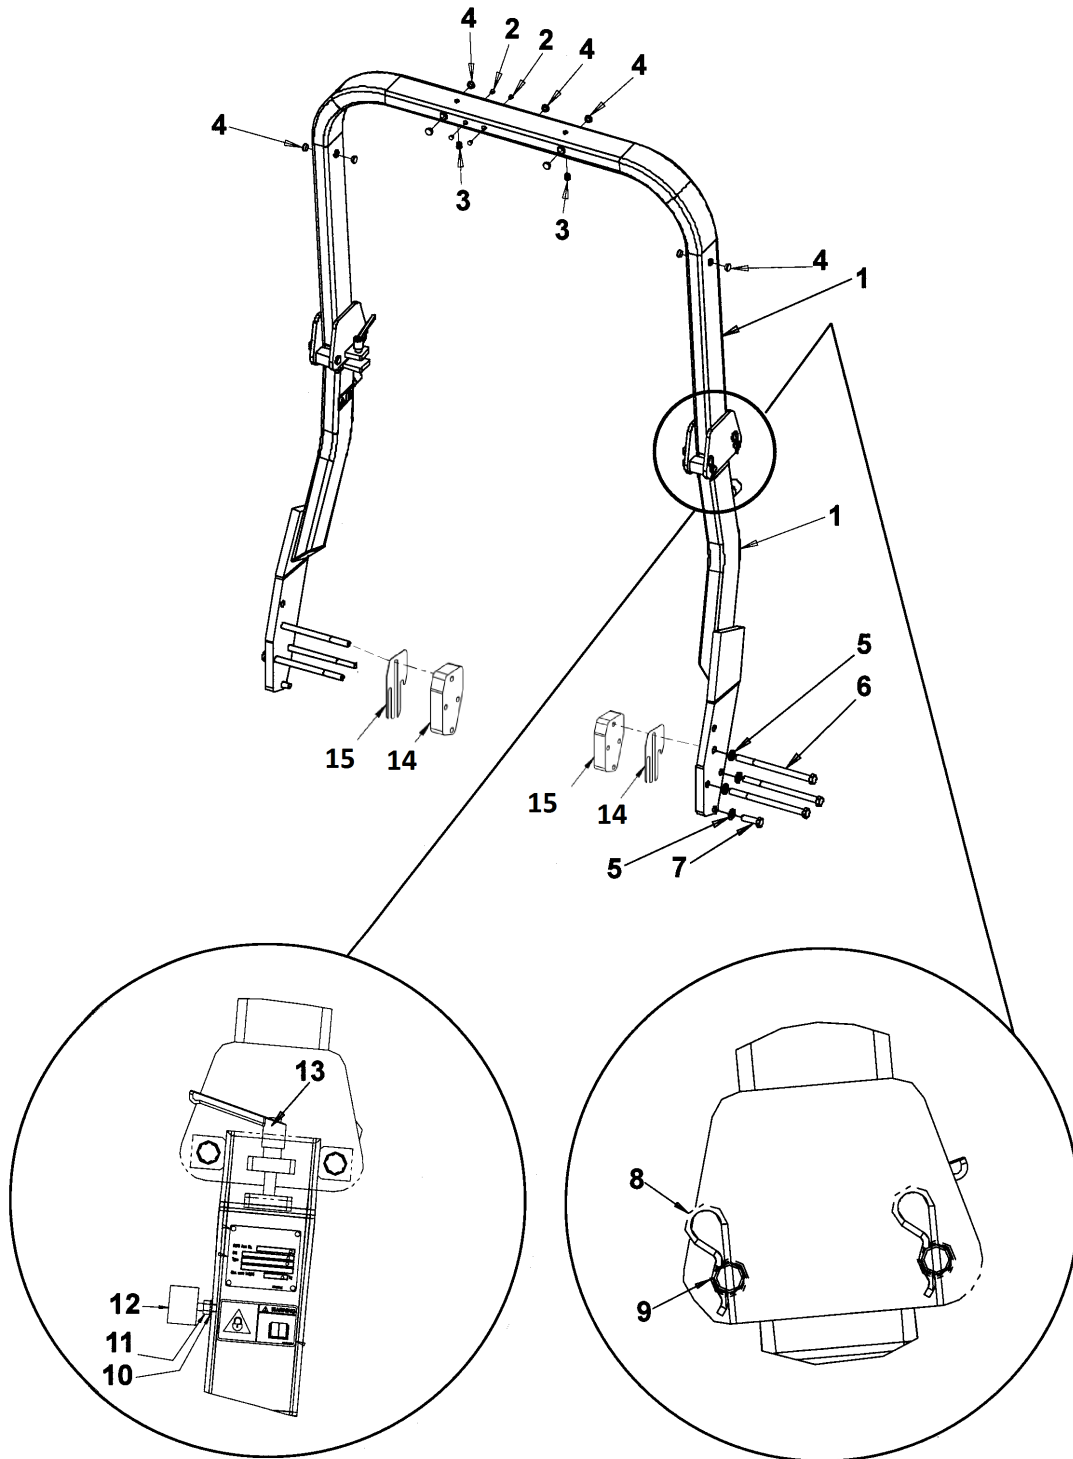

ROPS foldable(Option) ROPS, foldable (Option)

Refer to Parts Online for the most up to date information. The printed information might be outdated.

Mon Jun 27 13:03:42 UTC 2022

Item	Part No.	Name	Qty	L
1	-	ROPS	1	
2	4700900986	Protective plug	4	
3	4700902203	Plug	4	
4	4700791396	Protective plug	8	
5	4700904232	Steel plain washer	8	
6	4811000440	Screw	6	
7	4700902889	Screw	2	
8	4700635061	Locking clip	4	
9	4700374009	Shaft	4	
10	4700904229	Washer	2	
11	4700570005	Hexagon nut M	2	
12	4700288357	Shock absorber	2	
13	4700904229	Washer	2	
14	4812106517	Shim	8	
15	4812106516	Spacer	2