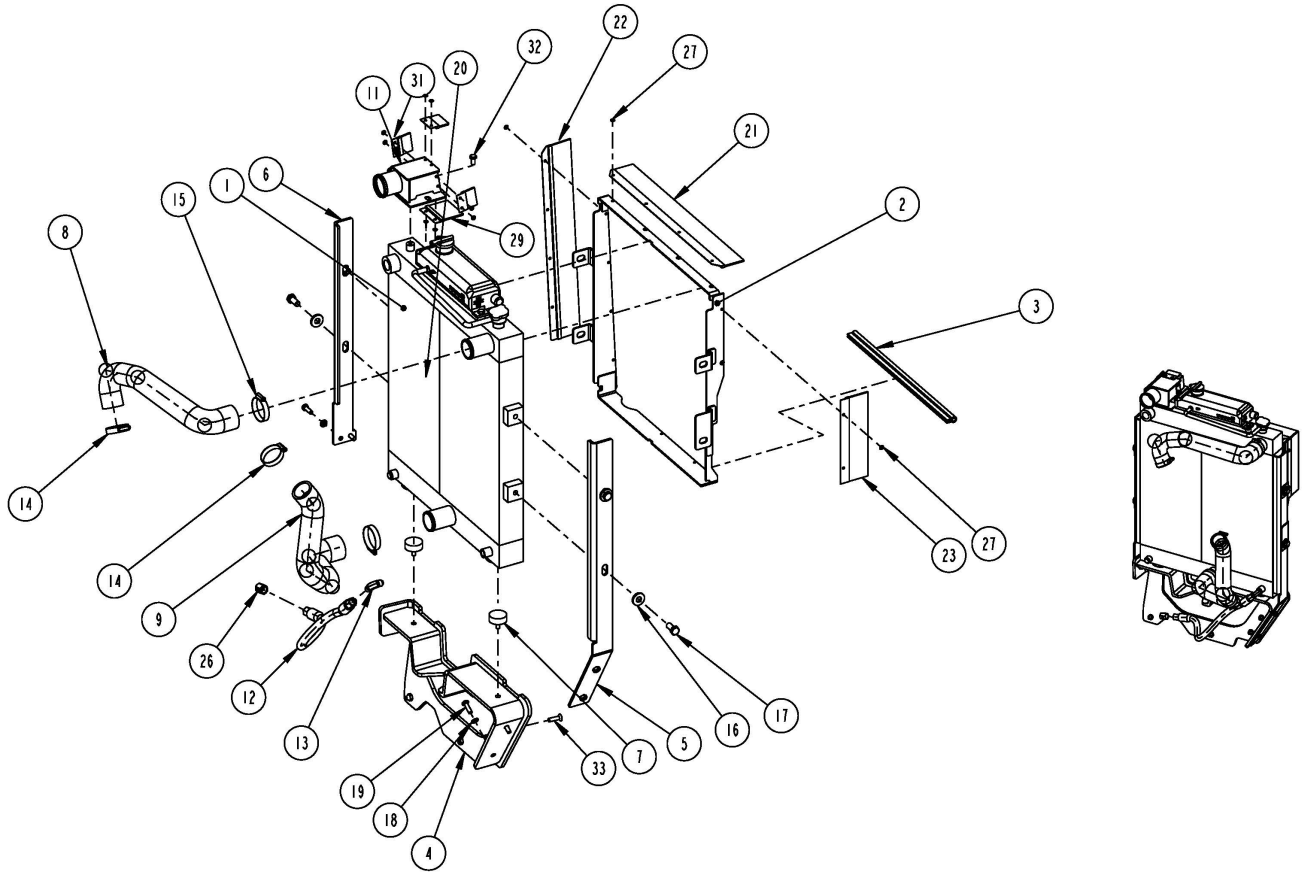

Cooler Module Cooler Module

Refer to Parts Online for the most up to date information. The printed information might be outdated.

Mon Jun 27 13:03:12 UTC 2022

Item	Part No.	Name	Qty	L
1	4812105575	Radiator and oil cooler	1	
2	4812106095	Cooler bracket	1	
3	4700902166	null	1XL	
4	4812105670	Cooler mounting bracket	1	
5	4812106683	Bracket	1	
6	4812106841	Sheet metal part	1	
7	4700792601	Shock absorber	2	
8	4812105810	Cooler hose	1	
9	4812108608	Cooler hose	1	
10	4700902541	Lock fluid Loctite 243, 50 ml	0	
11	4812105895	Box bracket	1	
12	4812106048	Radiator drain hose	1	
13	4700234619	Elbow 90G	1	
14	4700313009	Hose clamp	2	
15	4700313010	Hose clamp 50-66mm	2	
16	4700904213	Steel plain washer, 13x30x4 mm HV	4	
17	4700500051	Hexagon head screw M	4	
18	4700904229	Washer	4	
19	4700500021	Hexagon head screw M	4	
20	-	Coolant		
21	4812108760	Sealing brush strip	1	
22	4812106723	Sealing brush strip	1	
23	4812106734	Sealing brush strip	1XL	
26	4700230400	Cap	1	
27	4700624020	Blind rivet	18	
29	4812106732	Sealing brush strip	1	
31	4812106731	Sealing brush strip	3	
32	4700500019	Hexagon head screw M	1	
33	4700902520	Screw	5	

Refer to Parts Online for the most up to date information. The printed information might be outdated.

Mon Jun 27 13:03:12 UTC 2022