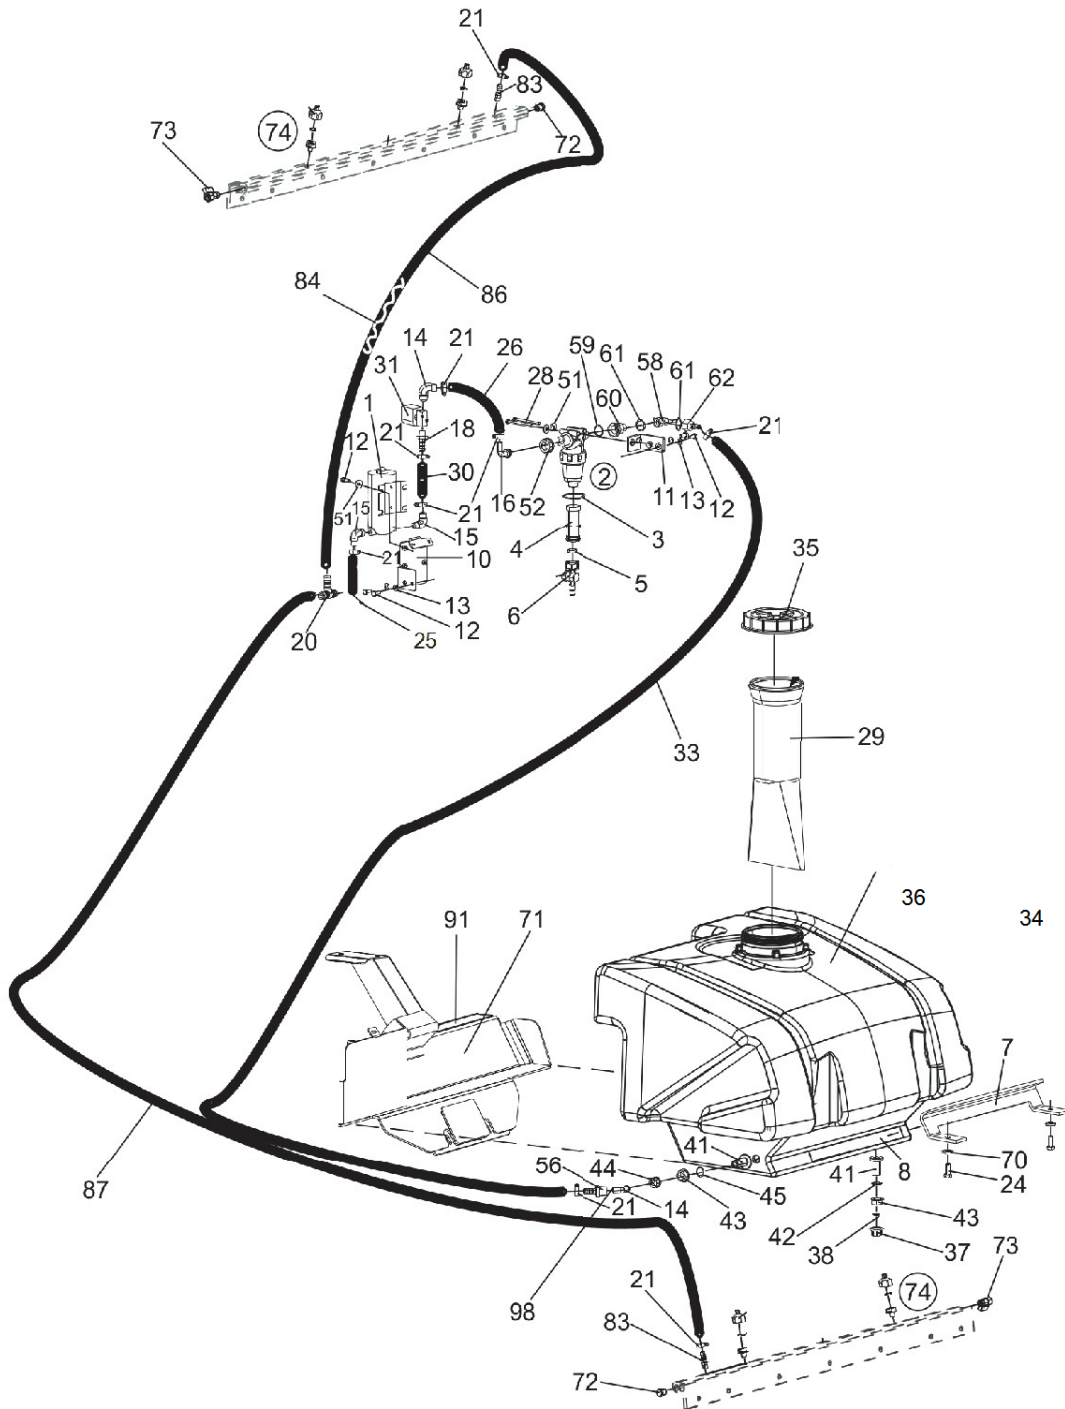

Sprinkler system Sprinkler system

Refer to Parts Online for the most up to date information. The printed information might be outdated.

Mon Jun 27 13:03:01 UTC 2022

Item	Part No.	Name	Qty	L
1	4812113822	Water pump	1	
2	4812111325	Water filter	1	
3	4700791959	O-ring	1	
4	4700791949	Filter element	1	
5	4700791568	Gasket	1	
6	4700379009	Valve	1	
7	4700357395	Holder plate	1	
8	4700926911	Rubber strip	1XL	
10	4812106892	Holder plate	1	
11	4812105682	Filter Bracket	1	
12	4700500053	Screw, M8x20 mm 8.8 A2K	6	
13	4700904229	Washer	12	
14	4700901431	Hose connection	1	
15	4700923734	Hose connection	2	
16	4812111330	Hose connection	1	
18	4700901431	Hose connection	1	
20	4700923735	Hose connection	2	
21	4700313002	Hose clamp	12	
24	4700500028	Hexagon Screw M	8	
25	4812112074	Plastic hose (x m)	1XL	B
26	4812112074	Plastic hose (x m)	1XL	
28	4700500090	Screw	2	
29	4700391444	Strainer	1	
30	4812112074	Plastic hose (x m)	1XL	
31	4812108559	Solenoid valve	1	
33	4812112074	Plastic hose (x m)	1XL	
34	4812106084	Water tank, cpl.	1	
35	4700920819	Filler cap	1	
36	4812105888	Water tank	1	
37	4811000168	Cap	1	
38	4700392229	Plane gasket	1	
41	4700392230	Grommet	2	
42	4700392231	Plane gasket	4	
43	4700392232	Nut	2	
44	4700392227	Swivel nut	2	

Refer to Parts Online for the most up to date information. The printed information might be outdated.

Mon Jun 27 13:03:01 UTC 2022