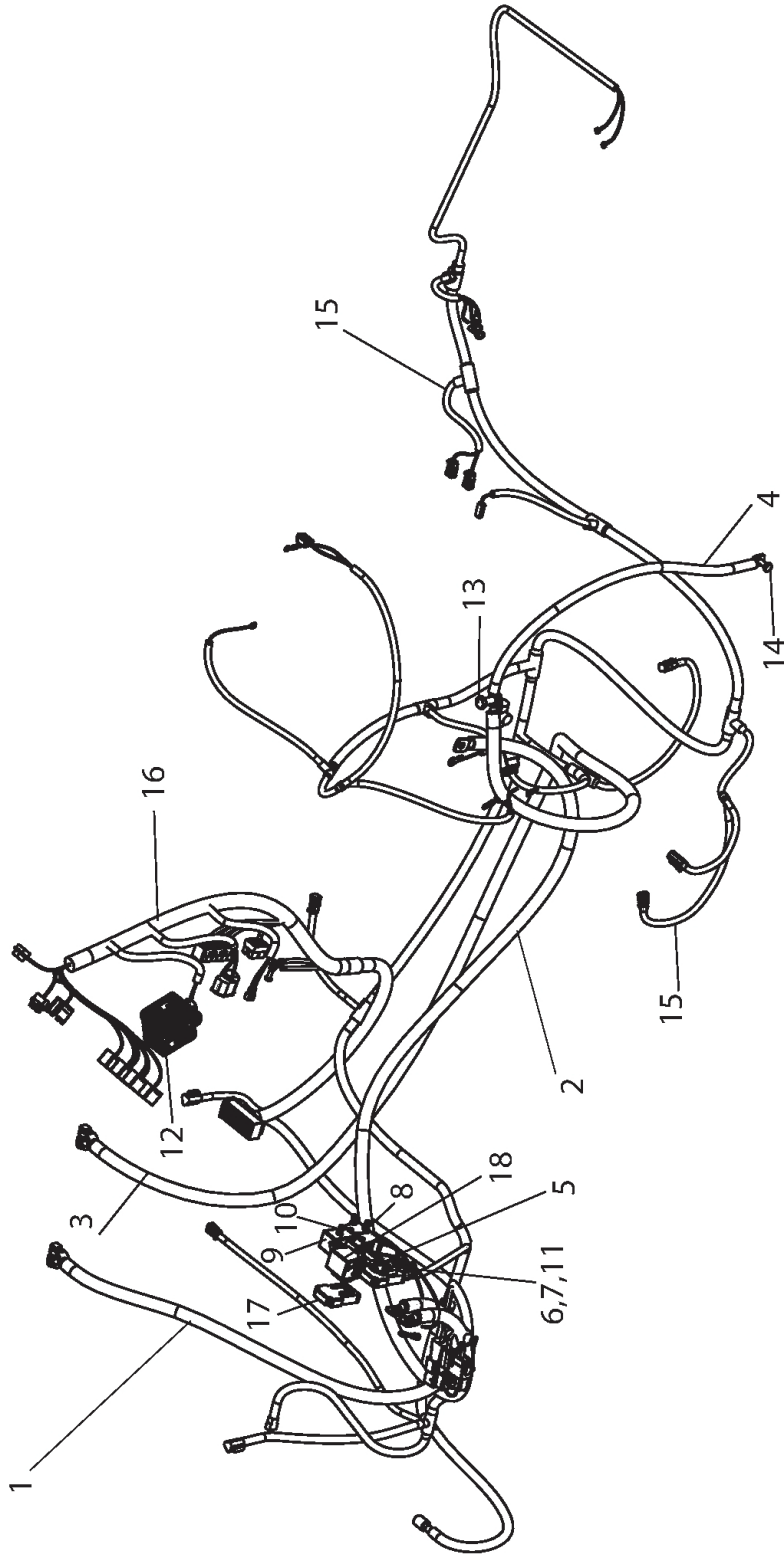

Wiring harness kit Wiring Harness kit

Refer to Parts Online for the most up to date information. The printed information might be outdated.

Mon Jun 27 13:03:27 UTC 2022

Item	Part No.	Name	Qty	L
1	4700792610	Battery cable +	1	
2	4812106062	Connection Cable Coarse	1	
3	4812105943	Battery Cable -Ve	1	
4	4812106044	Connection Cable Coarse	1	
5	4700904036	Bracket	1	
6	4700904281	Steel plain washer	12	
7	4700500006	Hexagon screw M	2	
8	4812104267	Relay	1	
9	4812106074	Timer Relay	1	
10	4700500184	Screw M5-0,8x14 8,8	4	
11	4700586001	Lock nut M	6	
12	4812105501	Emergency stop	1	
19	4812103821	Emergency stop	1	
20	4812103822	Connector	2	
21	4812105480	1 Way Control Station(Box)	1	
13	4700500051	Hexagon head screw M	1	
14	4700500021	Hexagon head screw M	1	
15	4812106061	Wiring Harness -Engine	1	
15	4812108640	Wiring haress - Engine	1	
16	4812106075	Wiring Harness -Control Panel	1	
16	4812108788	Wiring Harness	1	
16	4812108641	WIRING HARNESS-CONTROL PANEL	1	
16	4812331033	Harness -Control panel	1	
17	4700901230	Fuse, 30A Green	2	
18	4700791183	Relay	1	

Refer to Parts Online for the most up to date information. The printed information might be outdated.

Mon Jun 27 13:03:27 UTC 2022