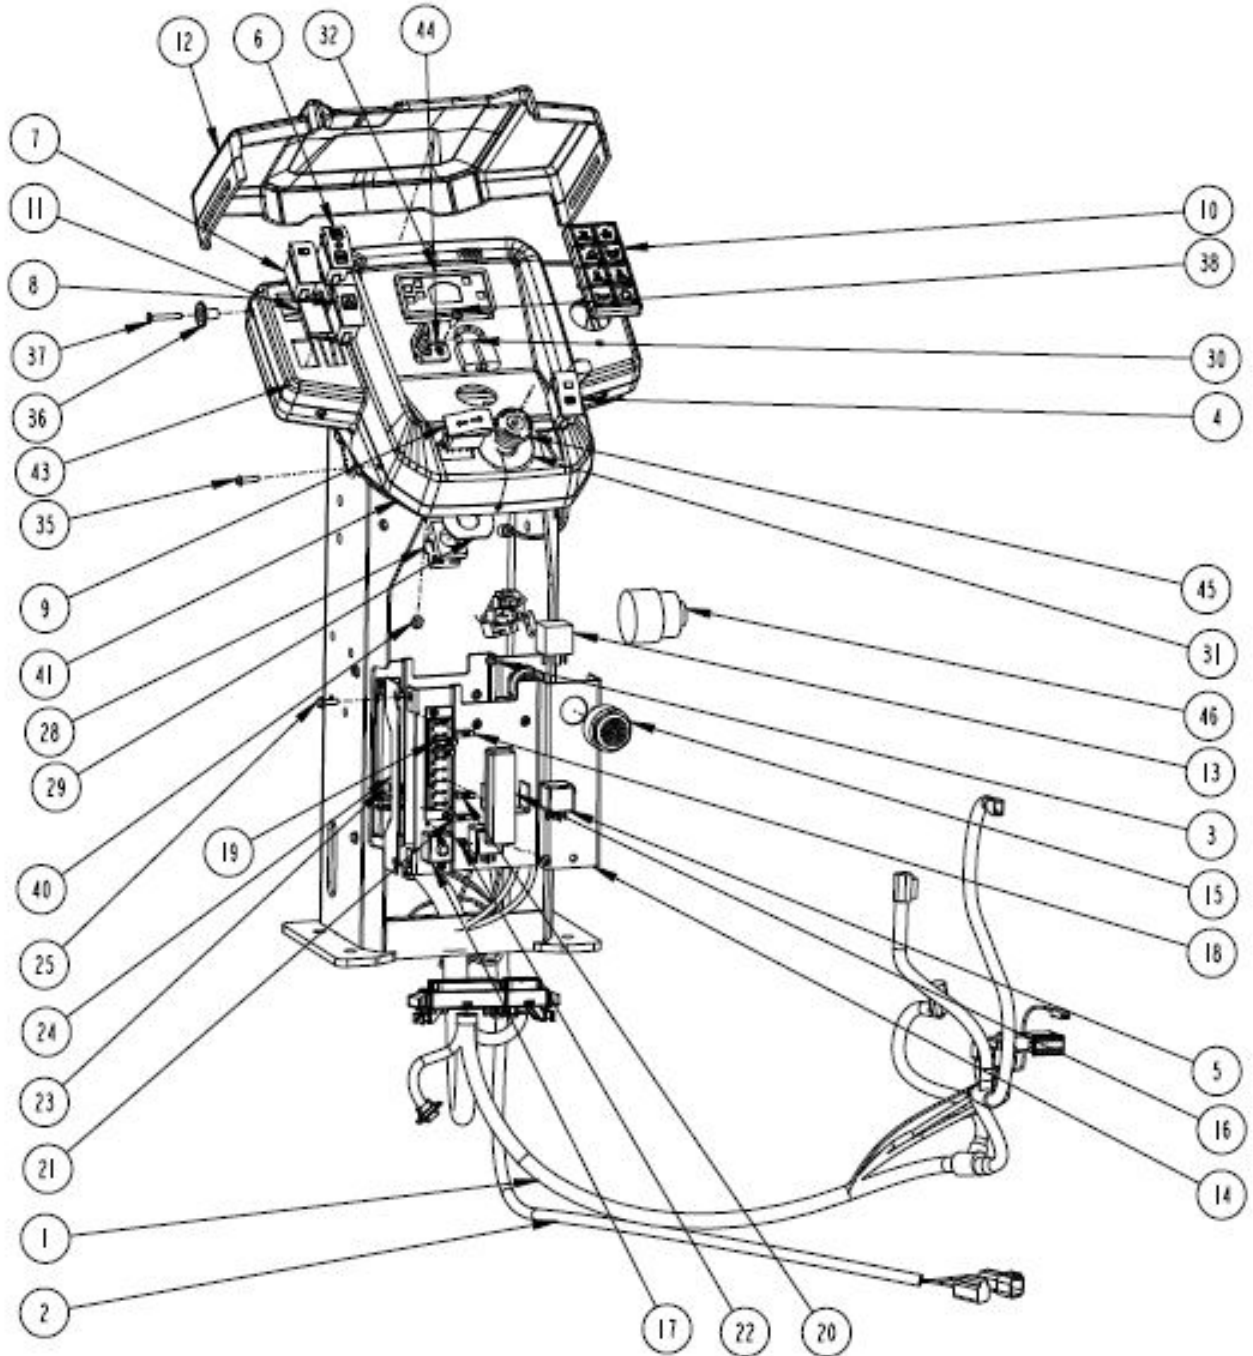

Control module Control Module

Refer to Parts Online for the most up to date information. The printed information might be outdated.

Mon Jun 27 13:03:28 UTC 2022

Item	Part No.	Name	Qty	L
1	4812333068	Wiring Harness-Control Panel	1	
2	4812330931	Wiring Harness-Driving Light	1	
3	4700792210	Screw torx	3	
4	4700791582	Switch, parking brake	1	
5	4812104267	Relay	2	
6	4700791583	Switch, Driving lights	1	
7	4811000073	Switch, High beam	1	
8	4700791584	Switch, Hazard	1	
9	4700792413	Switch, Direction indicator	1	
10	4812126908	Keypad	1	
11	4700791588	Panel plug	1	
12	4812126007	Cover	1	
13	4700904989	Flash relay	1	
14	4812109590	Control bracket	1	
15	4812107140	Buzzer	1	
16	4700791185	Fuse box	1	
17	4700792091	Fuse holder	1	
18	4700901228	Fuse 15A Blue	2	
19	4700901227	Fuse 10A Red	2	
20	4700901230	Fuse, 30A Green	2	
21	4700903741	Fuse 20A Yellow	2	
22	4700526010	Thread rolling screw	4	
23	4812105227	Wiring harness- Fuse pigtail	1	
24	4812117864	Shim	1	
25	4812117868	Screw M05x16	4	
26	4700901227	Fuse 10A Red	1	
27	4700902164	Slotted cheese head screw M	2	
28	4812103822	Connector	2	
29	4812128078	TAB WASHER	1	
30	4700358881	Padlock	1	
31	4811000128	Plate	1	
32	4700395394	Control panel	1	
33	4700500021	Hexagon head screw M	4	
34	4700792536	Rubber nut	9	
35	4700792589	Hex.sock.button h.cap screw M	7	

Refer to Parts Online for the most up to date information. The printed information might be outdated.

Mon Jun 27 13:03:28 UTC 2022