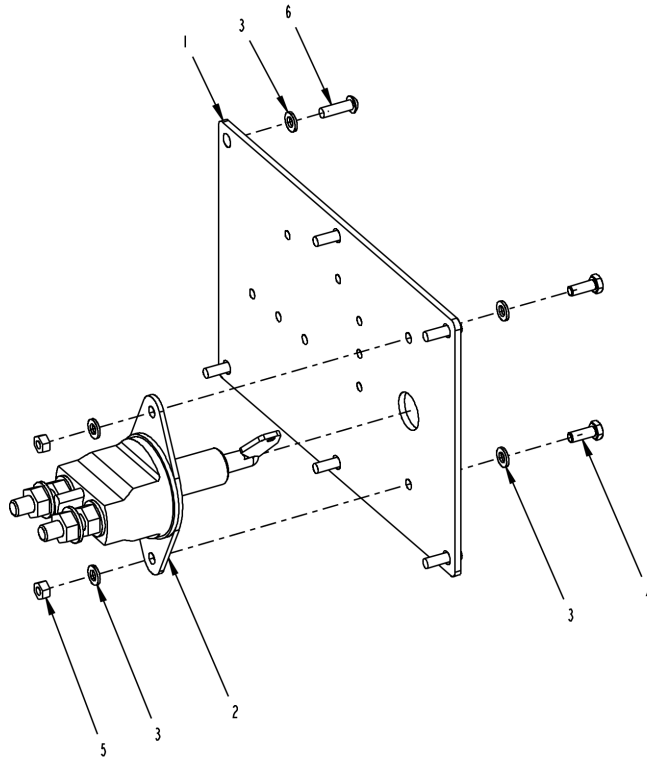

Battery Diconnector Battery disconnect

Refer to Parts Online for the most up to date information. The printed information might be outdated.

Mon Jun 27 13:03:27 UTC 2022

Item	Part No.	Name	Qty	L
1	4812105592	Bracket	1	
2	4700903640	Battery switch	1	
2	4700903641	Key	1	
3	4700904228	Steel plain washer	10	
4	4700500013	Hexagon head screw M	2	
5	4700570004	Hexagon nut M	2	
6	4700791524	Hex.sock.button h.cap screw M	6	

Refer to Parts Online for the most up to date information. The printed information might be outdated.

Mon Jun 27 13:03:27 UTC 2022