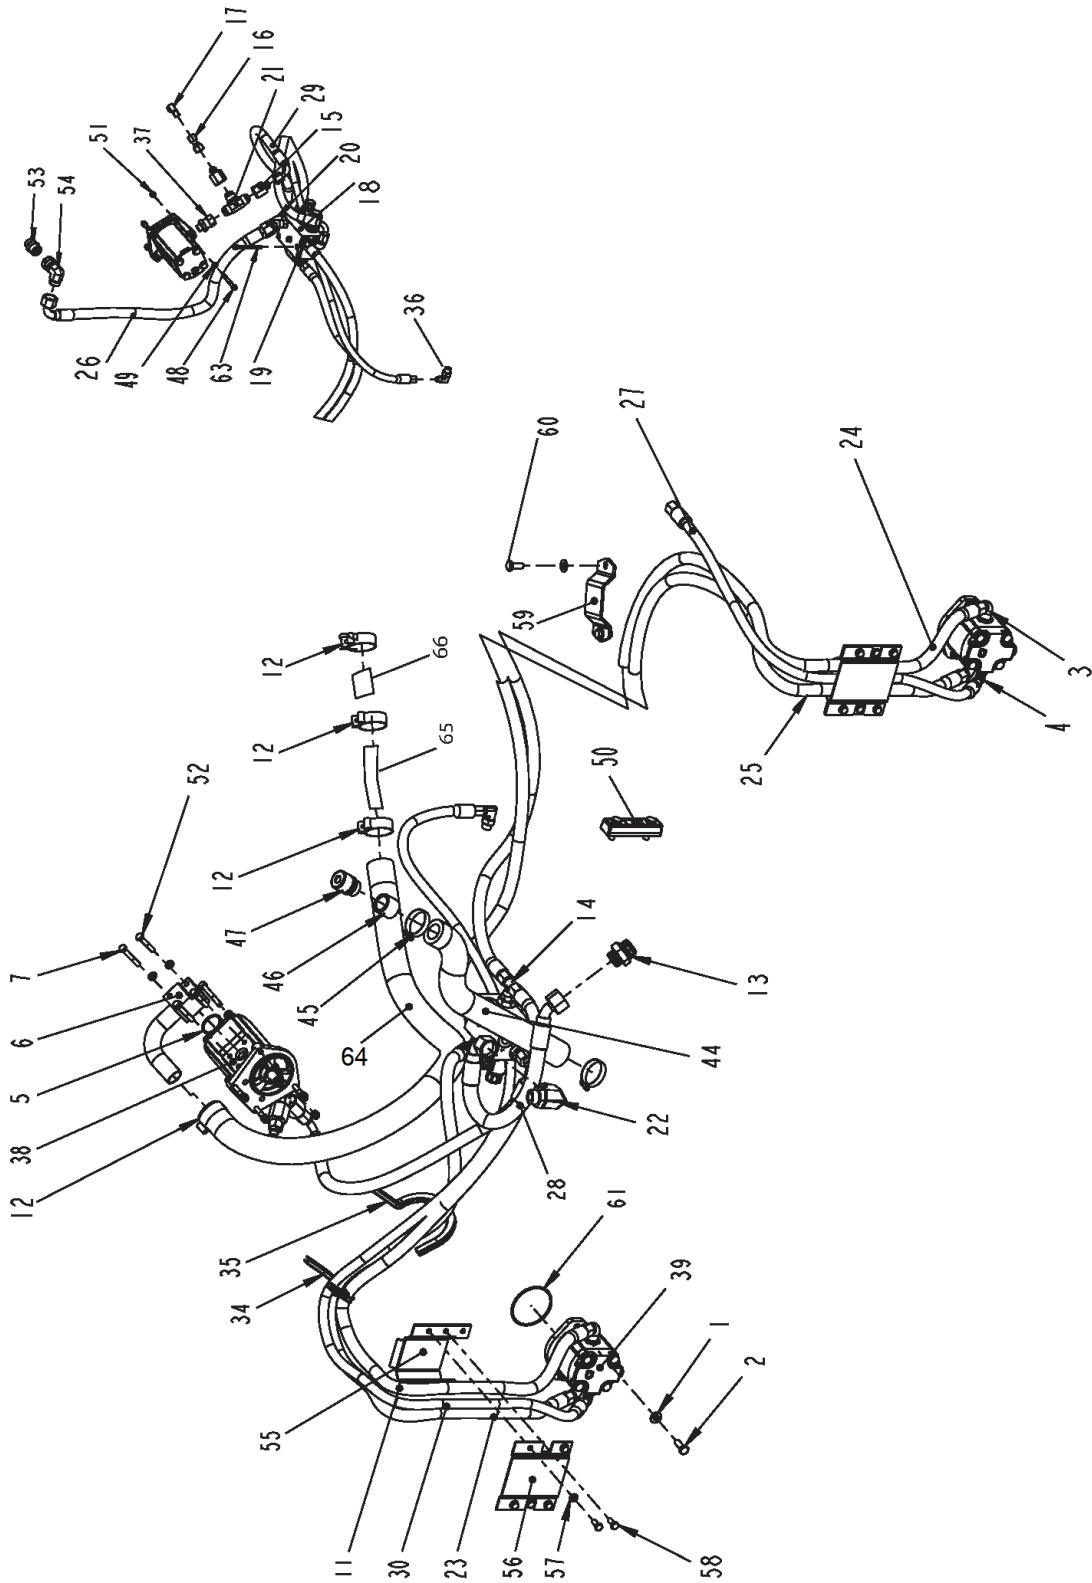

Vibration system Vibration system

Refer to Parts Online for the most up to date information. The printed information might be outdated.

Mon Jun 27 13:03:24 UTC 2022

Item	Part No.	Name	Qty	L
1	4700904230	Steel plain washer	6	
2	4700508029	Cylinder screw	4	
3	4700334238	Elbow 90 o-ring	5	
4	4700334563	Adapter	2	
5	4700160016	O-ring	1	
6	4812105979	flange	1	
7	4700500067	Screw	2	
11	4812106751	Hydraulic hose	4	
12	4700927101	Hose clamp	2	
13	4700791822	Straight connector orfs	1	
14	4700234953	Connection-T with nut	1	
16	4812104679	Reducer	1	
17	4700923405	Measuring fitting	1	
18	4812105961	Vibration Block	1	
19	4700334116	Straight o-ring connector	3	
20	4700791761	Elbow, G1/2 in. x 3/16 in. UNF	1	
22	4700791698	Elbow connector 90 orfs	1	
23	4812106751	Hydraulic hose	1	
24	4812106753	Hydraulic hose	1	
25	4812106752	Hydraulic hose	1	
26	4812106754	Hydraulic hose	1	
27	4812106393	Hose	1	
28	4812106022	Hydraulic hose	1	
29	4812105960	Hydraulic hose	1	
30	4812106546	Hydraulic hose	1	
34	4700902379	Edge trim	1XL	A
35	4700902379	Edge trim	1XL	B
36	4700334235	Elbow 90	1	
37	4700334121	Straight connector	1	
38	4812108601	Hydraulic pump	1	
39		Hydraulic motor	2	
39		Hydraulic motor	2	
39	4812332017	Hydraulic motor	2	
44	4812107418	Rubber hose	1	
45	4700313008	Hose clamp	2	

Refer to Parts Online for the most up to date information. The printed information might be outdated.

Mon Jun 27 13:03:24 UTC 2022