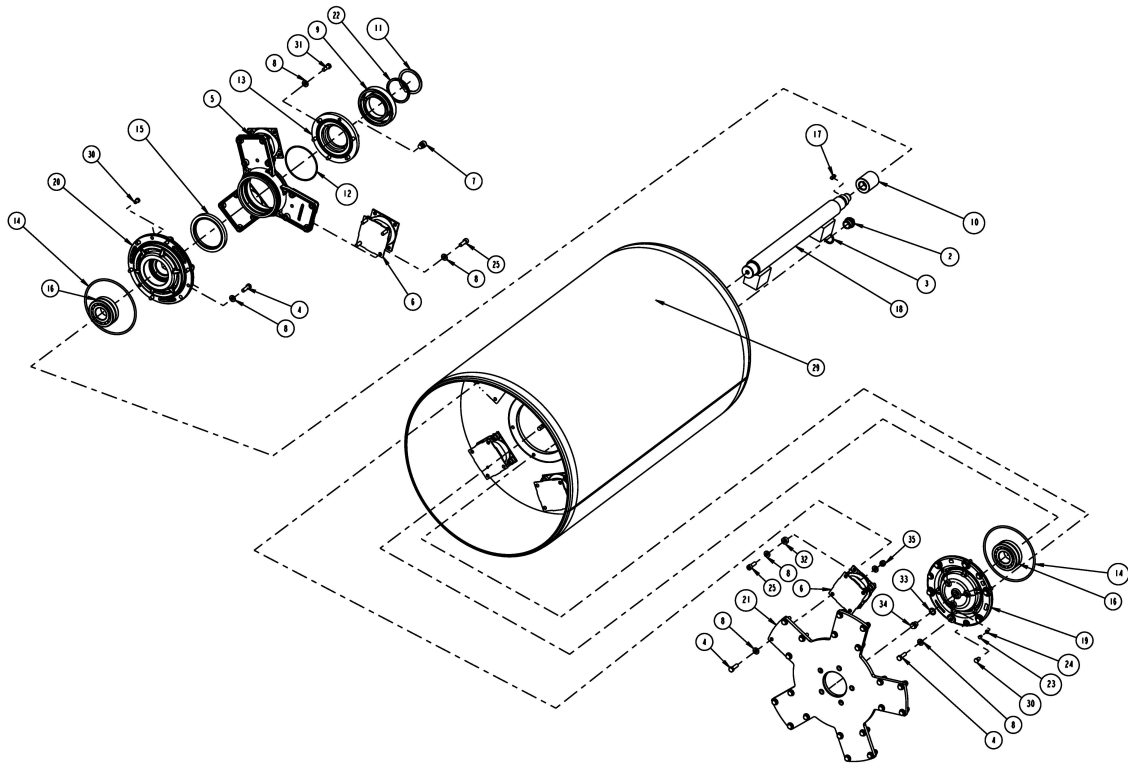

Drum Drum Assembly

Refer to Parts Online for the most up to date information. The printed information might be outdated.

Mon Jun 27 13:03:04 UTC 2022

Item	Part No.	Name	Qty	L
1	4812105813	DRUM	1	
2	4700343744	Magnetic plug	1	
3	4700162017	Seal ring	1	
4	4700500030	Hexagon screw M	32	
5	4812332387	Bearing housing	1	
6	4812121607	Shock absorber	8	
7	4700926736	Ventilating filter	1	
8	4700904230	Steel plain washer	90	
9	4812131079	Ball bearing	1	
10	4700349202	Coupling	1	
11	4700903154	Retaining ring	1	
12	4700160132	O-ring 70	1	
13	4812332386	Adaptor	1	
14	4700923951	O-ring	2	
15	4700163049	Radial lip-type seal	1	
16	4812130497	Spherical roller bearing	2	
17	4700350029	Feather key	1	
18	4812332767	Eccentric shaft	1	
19	4812332755	Drum bearing housing	1	
20	4812332757	Drum bearing housing	1	
21	4812105572	Sheet metal part	1	
22	4812332388	Spacer	1	
23	4700500044	Screw M6x8	3	
24	4700904228	Steel plain washer	3	
25	4700508029	Cylinder screw	32	
27	-	Transmission Oil	7	
28	4700343801	Serial Number plate	1	
29	4700527002	Drive screw	4	
30	4700903287	Plug	6	
31	4700500029	null	6	
32	4812110673	Spacer	20	
33	4700162011	Washer, 16.7x24x1.5 mm Type A M16	1	
34	4700232143	Plug, M16	1	
35	4700586018	Hex bolt M06X020H 8.8 A2K	20	
37	4812106547	Shim	0	

Refer to Parts Online for the most up to date information. The printed information might be outdated.

Mon Jun 27 13:03:04 UTC 2022