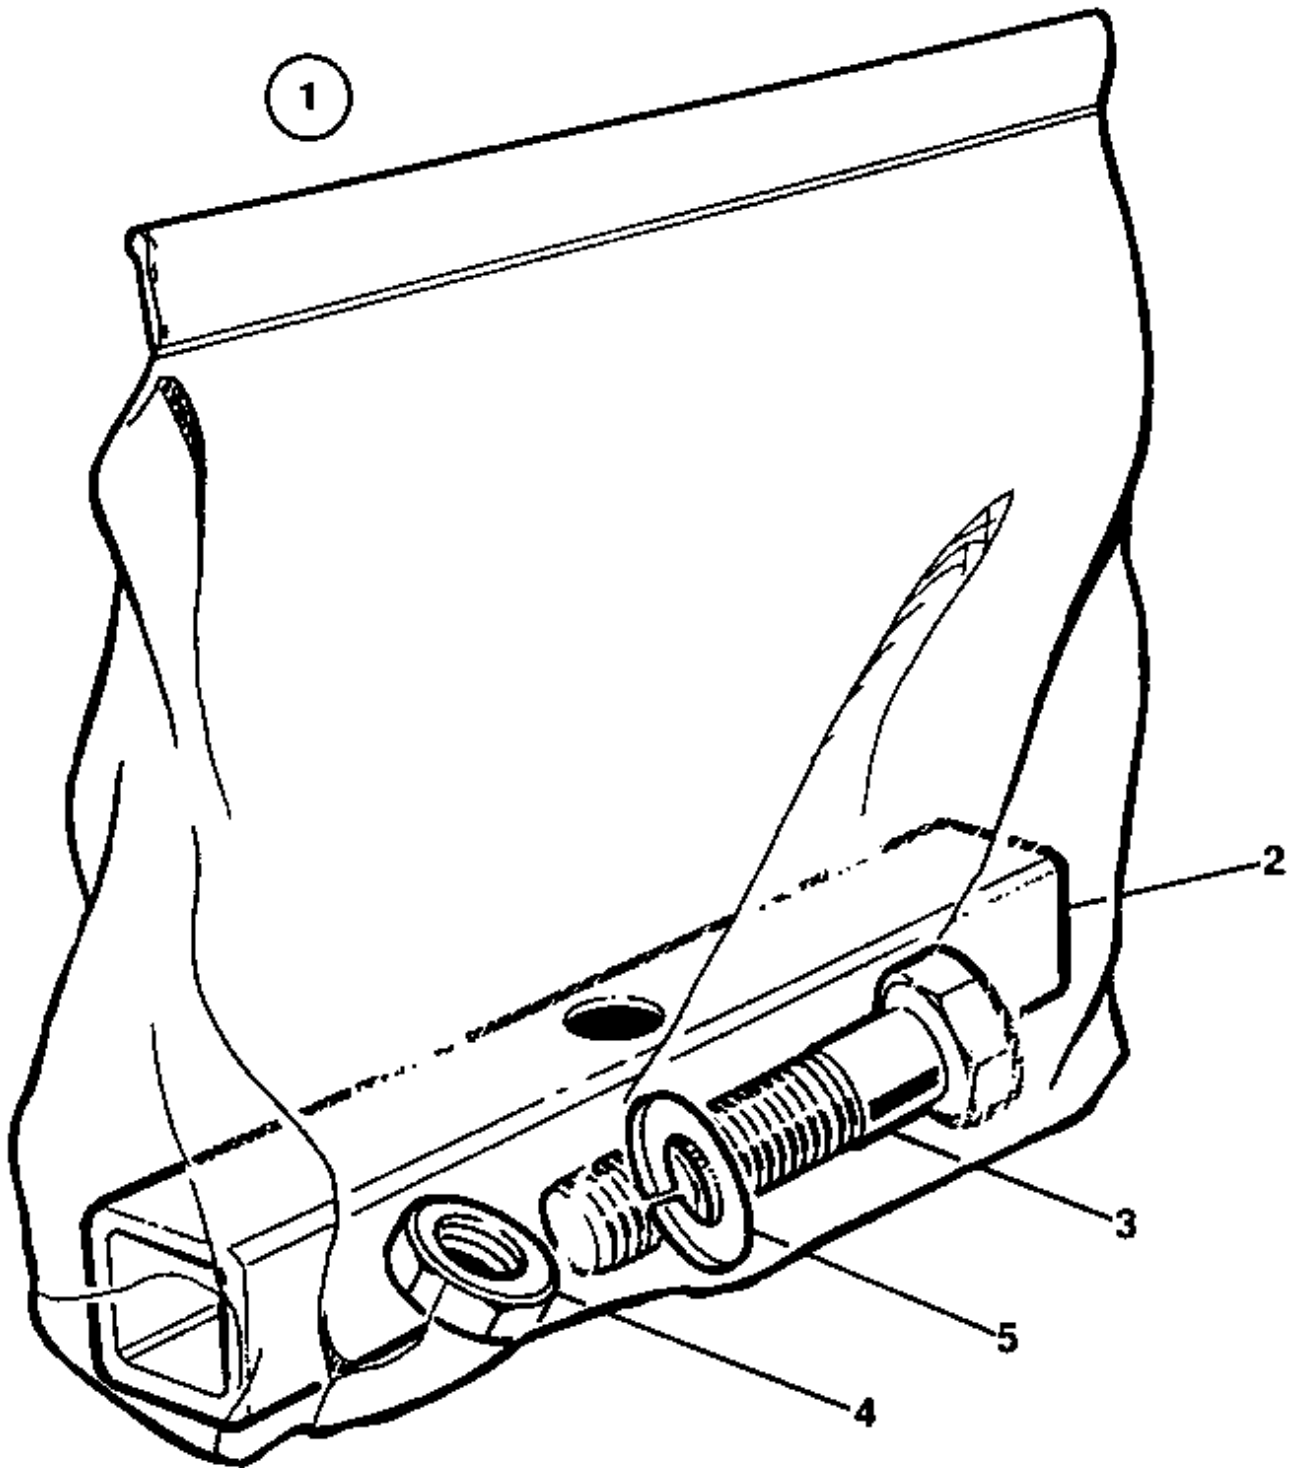

Brake released kit Brake release, propulsion motor Poclairn

Refer to Parts Online for the most up to date information. The printed information might be outdated.

Mon Jun 27 13:03:42 UTC 2022

Item	Part No.	Name	Qty	L
1	4700392070	Brake release kit	1	
2	4700357892	Stirrup	2	
3	4700792550	Screw M12x100 10.9	2	
4	4700928849	Nut	2	
5	4700904213	Steel plain washer, 13x30x4 mm HV	4	

Refer to Parts Online for the most up to date information. The printed information might be outdated.

Mon Jun 27 13:03:42 UTC 2022