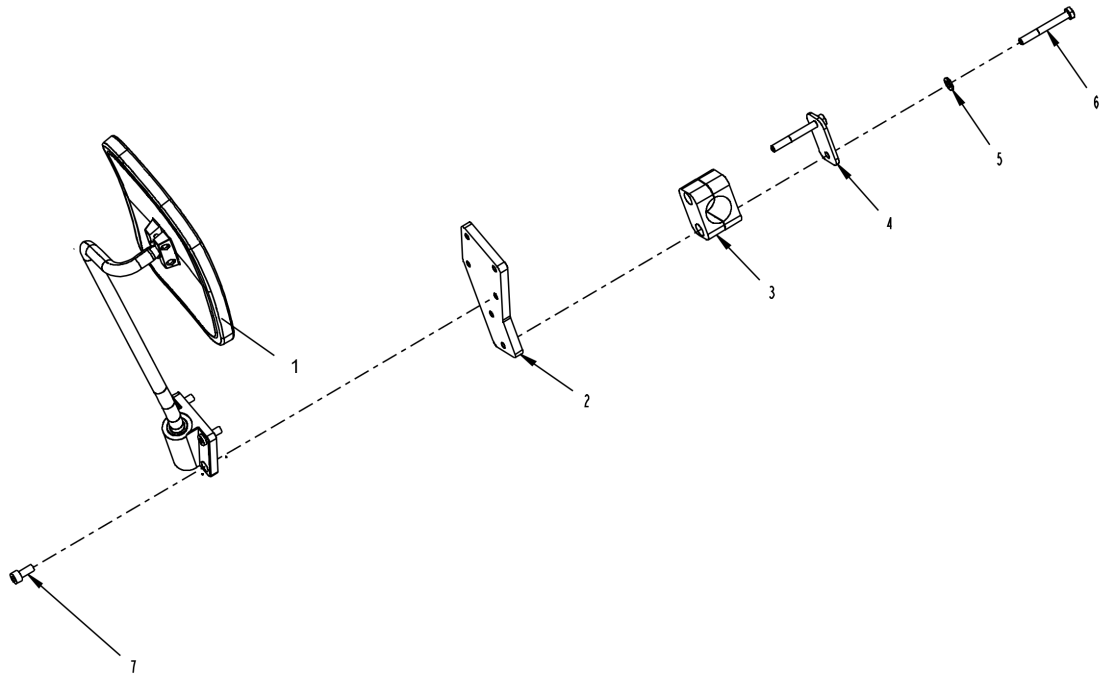

Mirror assembly Mirror assembly

Refer to Parts Online for the most up to date information. The printed information might be outdated.

Mon Jun 27 13:03:41 UTC 2022

Item	Part No.	Name	Qty	L
1	4812106549	Mirror assembly	1	
2	4812106548	Bracket	1	
3	4700902496	Clamp	1	
4	4700923859	Cover plate	1	
5	4700904228	Steel plain washer	2	
6	4700500079	Hexagon head screw M	2	
7	4700903795	Hexagon socket head cap screw	4	

Refer to Parts Online for the most up to date information. The printed information might be outdated.

Mon Jun 27 13:03:41 UTC 2022