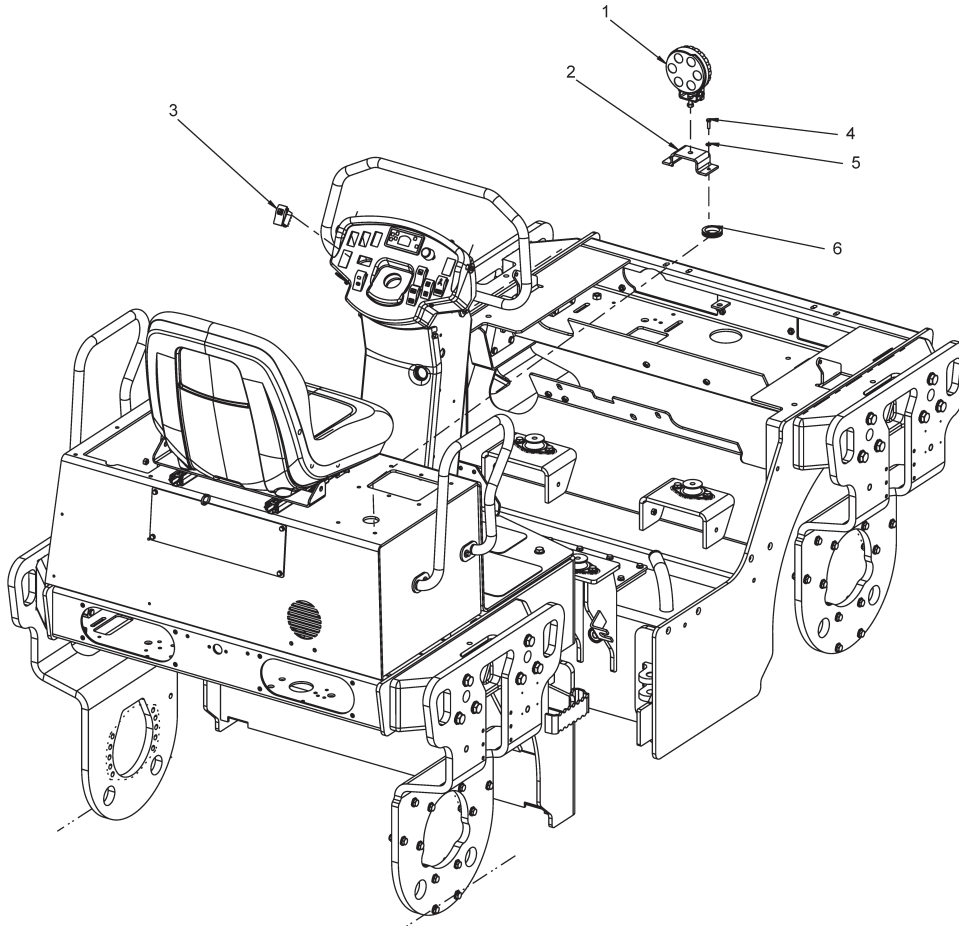

Working light Working Light

Refer to Parts Online for the most up to date information. The printed information might be outdated.

Mon Jun 27 13:03:41 UTC 2022

Item	Part No.	Name	Qty	L
1	4812107482	Working light - LED	1	
2	4812106570	Bracket-working light	1	
3	4700791587	Switch, working light	1	
4	4700500040	Screw, M6x20 mm 8.8 A2K	2	
5	4700904228	Steel plain washer	2	
6	4812105316	Holow grommet	1