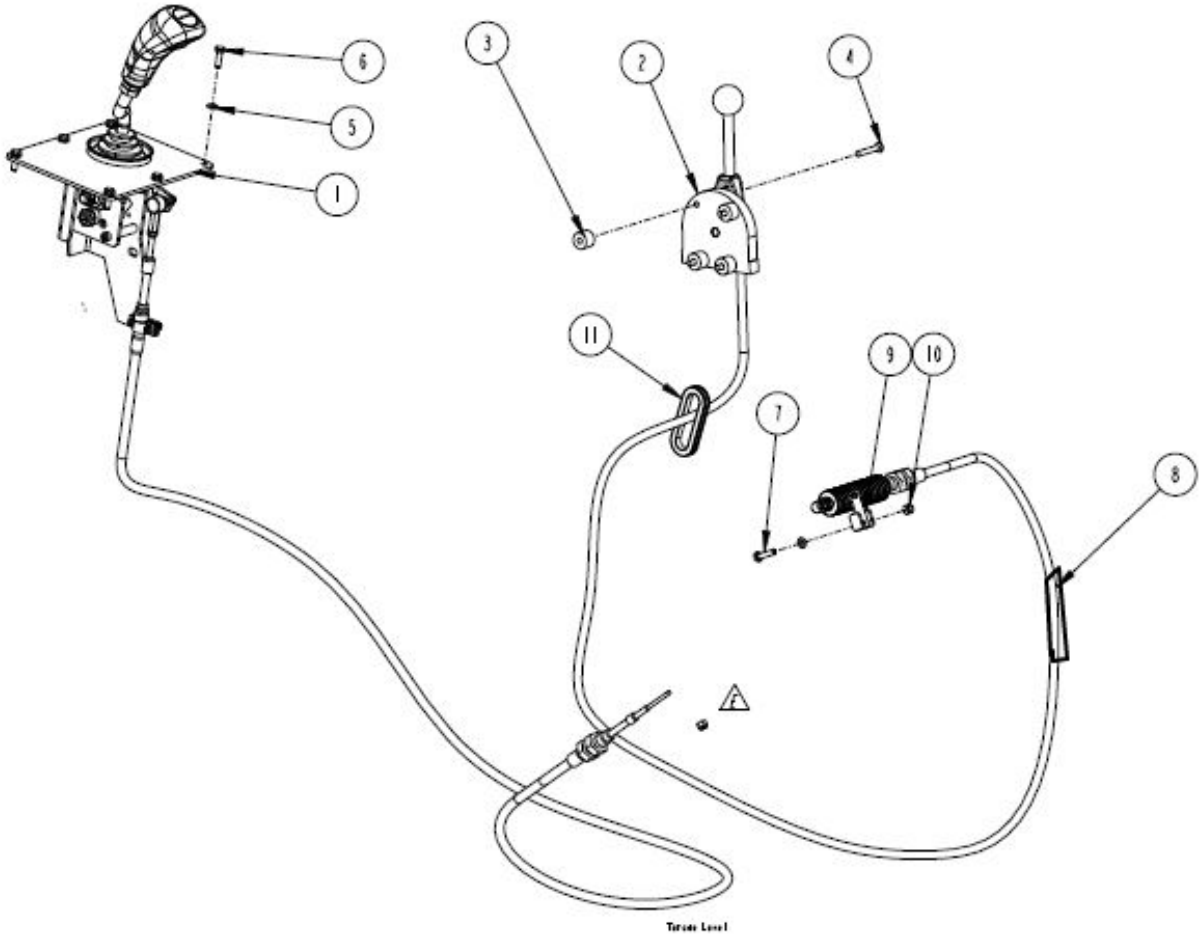

Drivers compartment Drivers compartment

Refer to Parts Online for the most up to date information. The printed information might be outdated.

Mon Jun 27 13:03:31 UTC 2022

Item	Part No.	Name	Qty	L
1	-	Forward reverse control kit	1	
2	4812105956	Throttle Lever	1	
3	4812105545	Spacer	4	
4	4700535030	Hollow wheel	4	
5	4700904228	Steel plain washer	7	
6	4700500040	Screw, M6x20 mm 8.8 A2K	6	
7	4700500075	Screw, M6-1,0x25 mm 8.8	1	
8	4812103694	Hose protection guard	1XL	
9	4812107403	Screw	1	
10	4700586002	Lock nut M	3	
11	4812107437	Rubber grommet	1