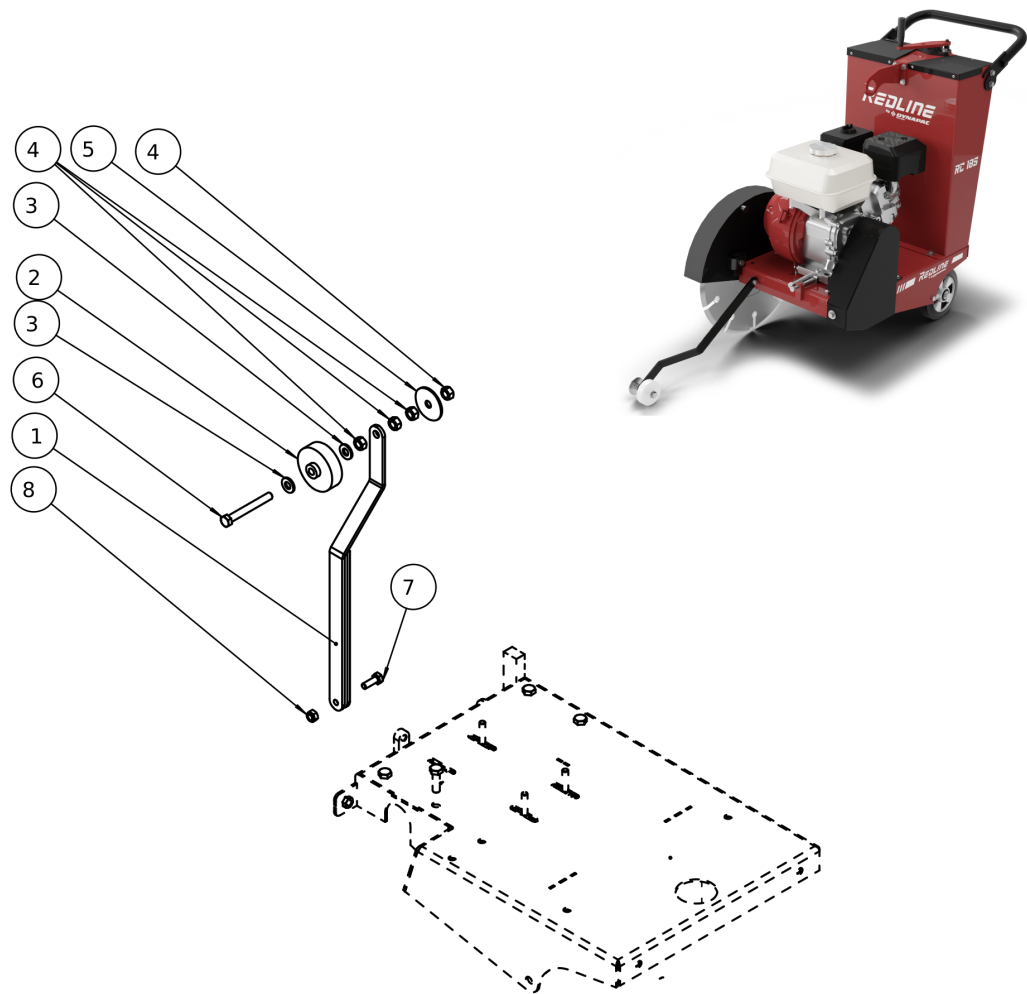

Service, repair and wear part kits 4812334947 Repair kit, Front Pointer Assembly

Item	Part No.	Name	Qty	L	C	SN INFO
KIT	4812334947	Repair kit, Front Pointer Assembly	1			
1	4812086279	Front pointer	1			
2	4812086278	Wheel	1			
3	4812086277	Plain washer	2			
4	4812086265	Hex. Nut	4			
5	4812086276	Washer	1			
6	4812086266	Hex. Head screw	1			
7	4812086224	Hex.head screw	5			
8	4812086280	Self locking nut	1			

Refer to Parts Online for the most up to date information. The printed information might be outdated.

Tue Aug 22 10:38:01 UTC 2023