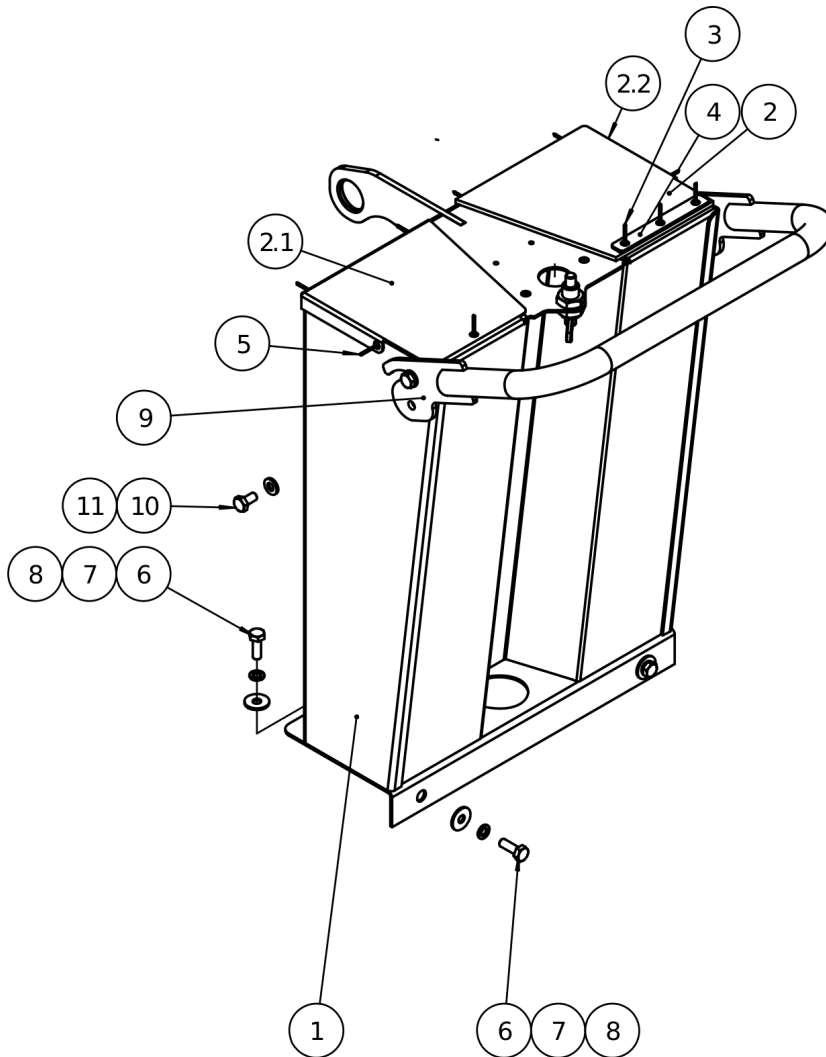

Field kits 4812334950 Field kits, Water system

Refer to Parts Online for the most up to date information. The printed information might be outdated.

Tue Aug 22 10:38:02 UTC 2023