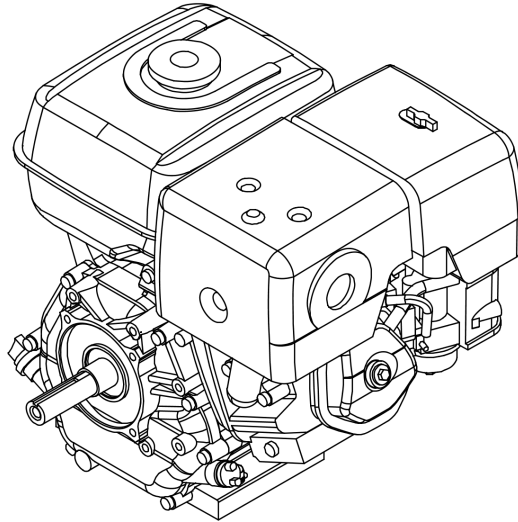

Service, repair and wear part kits Service parts

Item	Part No.	Name	Qty	L	C	SN INFO
1	4812086309	Washer for oil drain plug	2			
2	4812086310	Rope for recoil starter	1			
3	4812086311	Spark plug	1			
4	4812086312	Element Air Cleaner	1