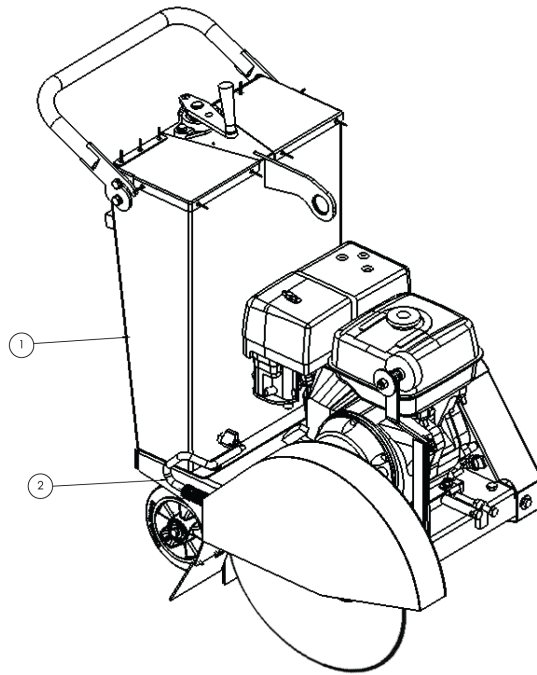

RC185

Item	Part No.	Name	Qty	L	C	SN INFO
1	-	Concrete and Asphalt Saw				
2	-	Water system