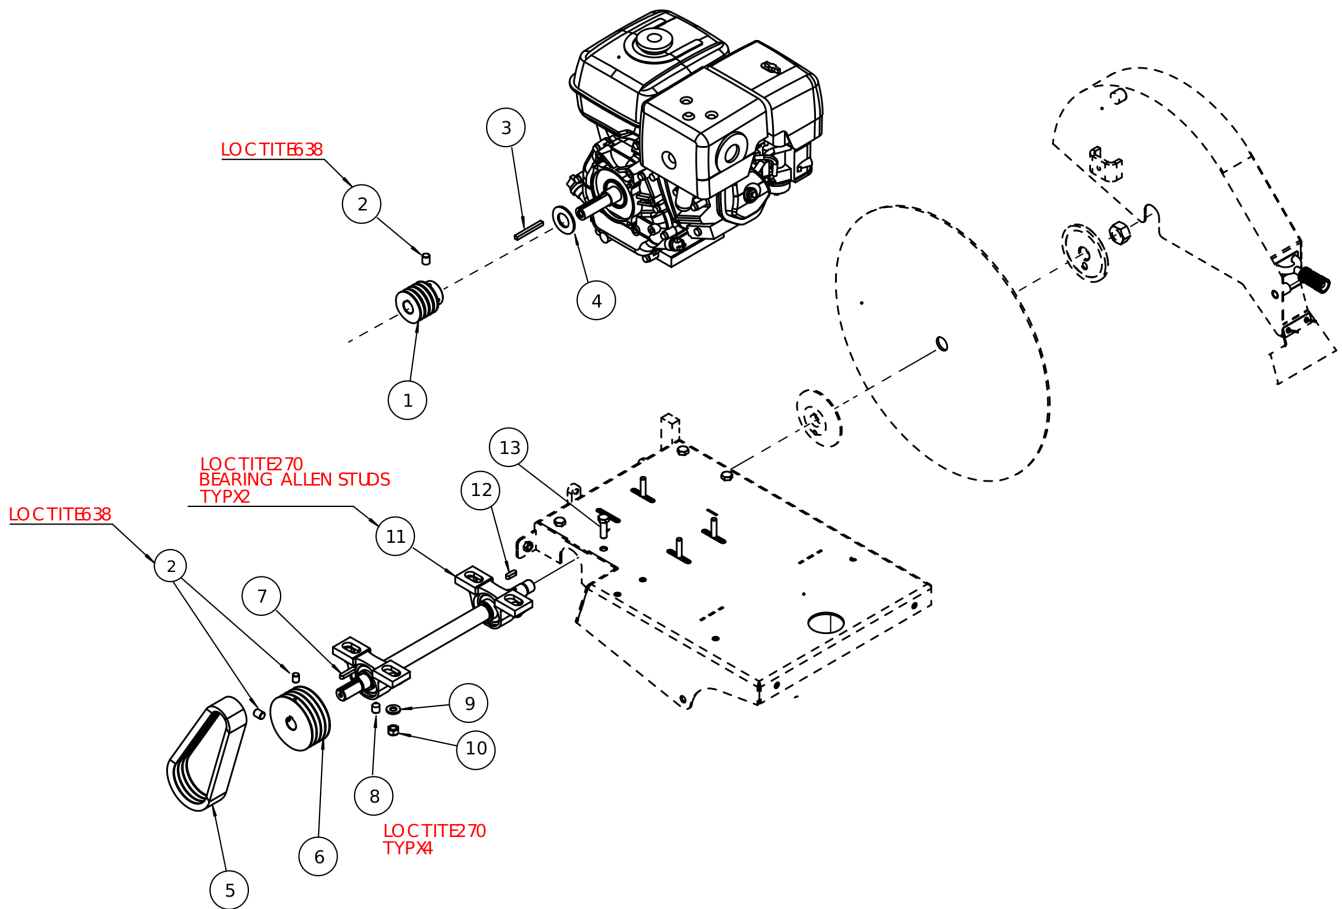

Service, repair and wear part kits 4812334945 Repair kit, Transmission

Item	Part No.	Name	Qty	L	C	SN INFO
KIT	4812334945	Repair kit, transmission	1			
1	4812086267	V-belt pulley	1			
2	4812086268	Hex.soc. Set screw	4			
3	4812086269	Key	1			
4	4812086270	Engine spacer	1			
5	4812086286	V-belt	4			
6	4812086285	V-belt pulley	1			
7	4812086284	Key	1			
8	4812334984	Hex Socket Set Screw	4			
9	4812086277	Plain washer	6			
10	4812086280	Self locking nut	4			
11	4812086283	Pillow block bearing	2			
12	4812086281	Key	1			
13	4812086264	Hex. Head screw	4			

Refer to Parts Online for the most up to date information. The printed information might be outdated.

Tue Aug 22 10:38:01 UTC 2023