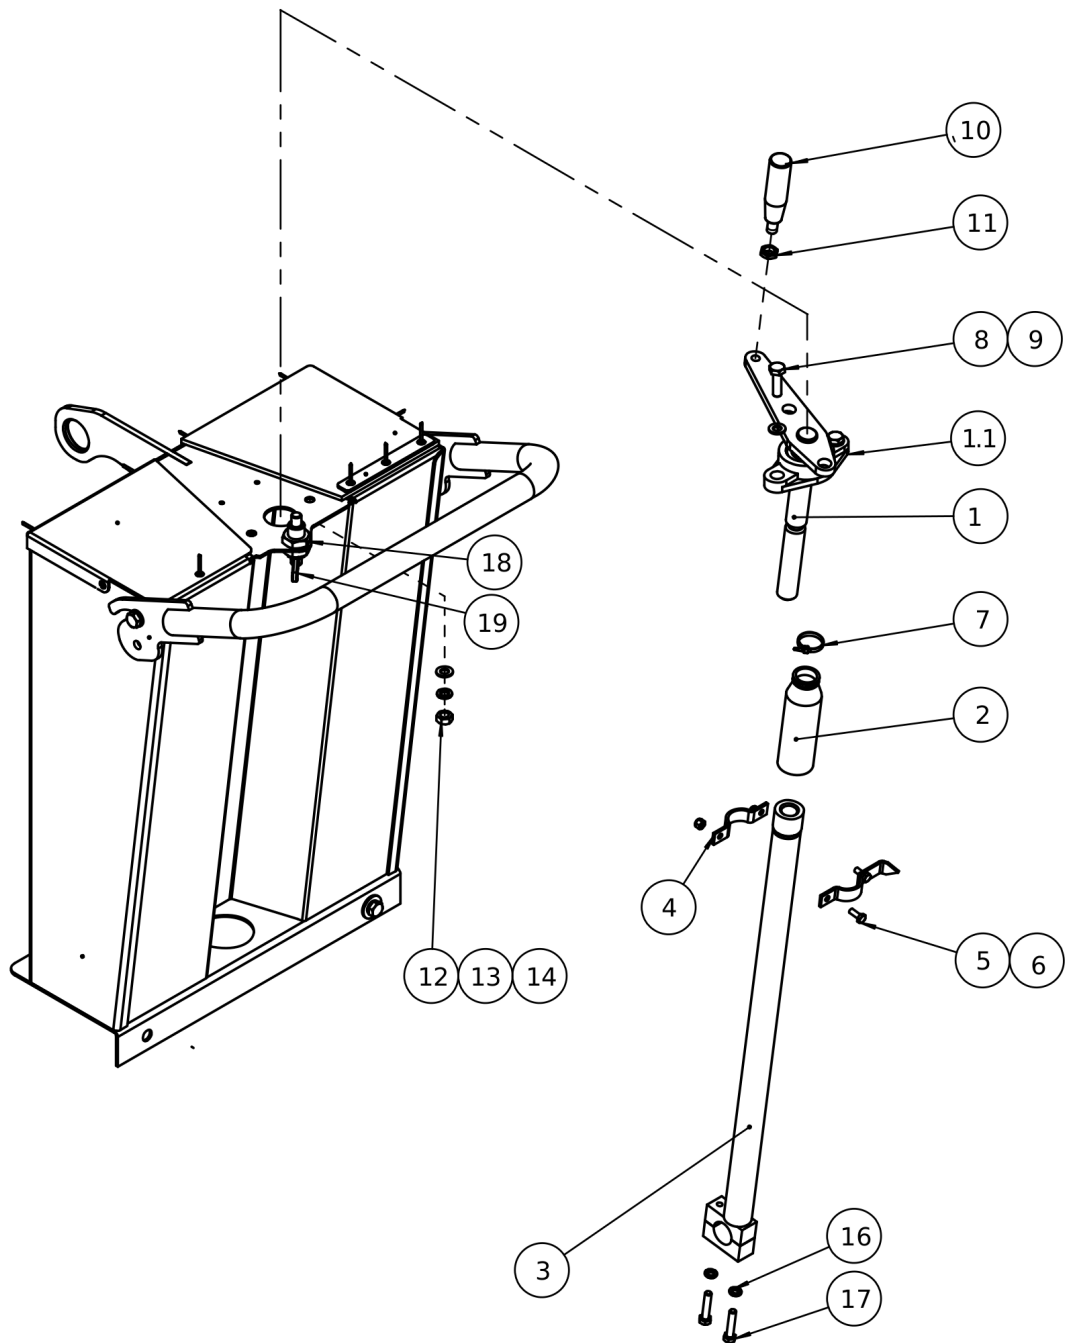

Item	Part No.	Name	Qty	L	C	SN INFO
KIT	4812334946	Repair kits, Transport wheels	1			
1	4812086295	Wheel	2			
2	4812086294	Washer	6			
3	4812086226	Washer	4			
4	4812086225	Lock washer	4			
5	4812086231	Hex. Head screw	4			
6	4812086296	Set wheel & washer	2			
7	4812086297	Bush holder	2			
8	4812086298	Nylon bush	2			
9	4812086289	Hex. Head screw	2			
10	4812086299	Base trolley	1			

Item	Part No.	Name	Qty	L	C	SN INFO
KIT	4812334947	Repair kit, Front Pointer Assembly	1			
1	4812086279	Front pointer	1			
2	4812086278	Wheel	1			
3	4812086277	Plain washer	2			
4	4812086265	Hex. Nut	4			
5	4812086276	Washer	1			
6	4812086266	Hex. Head screw	1			
7	4812086224	Hex.head screw	5			
8	4812086280	Self locking nut	1			

Item	Part No.	Name	Qty	L	C	SN INFO
KIT	4812334948	Repair kit, Depth control handle	1			
1	4812086238	Depth control handle	1			

Refer to Parts Online for the most up to date information. The printed information might be outdated.

Tue Aug 22 10:38:02 UTC 2023

Item	Part No.	Name	Qty	L	C	SN INFO
1.1	4812086239	Flange bearing	1			
2	4812086234	Rubber bellows	1			
3	4812086227	Depth control pipe	1			
4	4812086228	Depth indicator assembly	1			
5	4812086229	Hex. Head screw	2			
6	4812086230	Self locking nut	2			
7	4812086235	Black nylon tie	1			
8	4812086240	Hex.head screw	2			
9	4812086241	Washer	8			
10	4812086243	Swivel handle	1			
11	4812086242	Hex.thin nut	1			
12	4812086256	Nut	4			
13	4812086225	Lock washer	4			
14	4812086241	Washer	8			
16	4812086301	Lock washer	2			
17	4812086302	Hex. Head screw	2			
18	4812086236	Locking pin-federriegel with thread	1			
19	4812086237	Hex.thin nut	2			