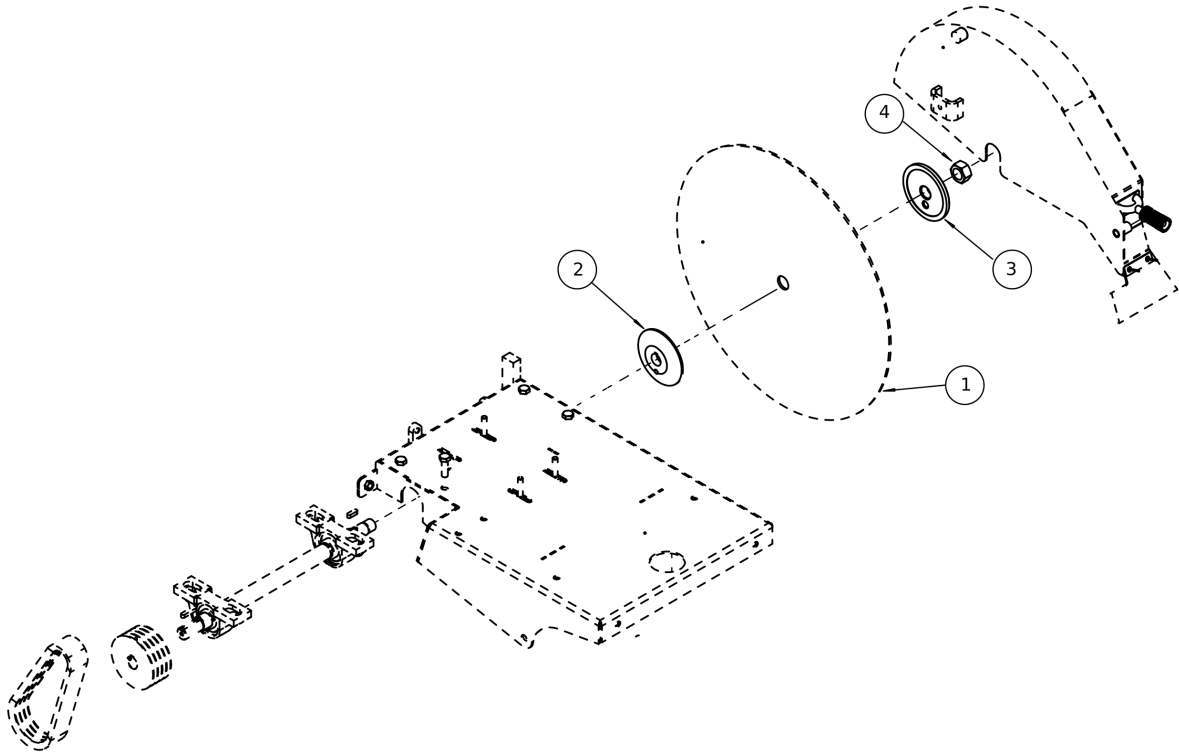

Field kits 4812334949 Field kits, Cutter Blade

Item	Part No.	Name	Qty	L	C	SN INFO
KIT	4812334949	Field kits, Cutter Blade	1			
1	4812086428	Diamond saw	1			
2	4812086263	Inner blade collar	1			
3	4812086262	Outer blade collar	1			
4	4812086260	Blade shaft nut	1