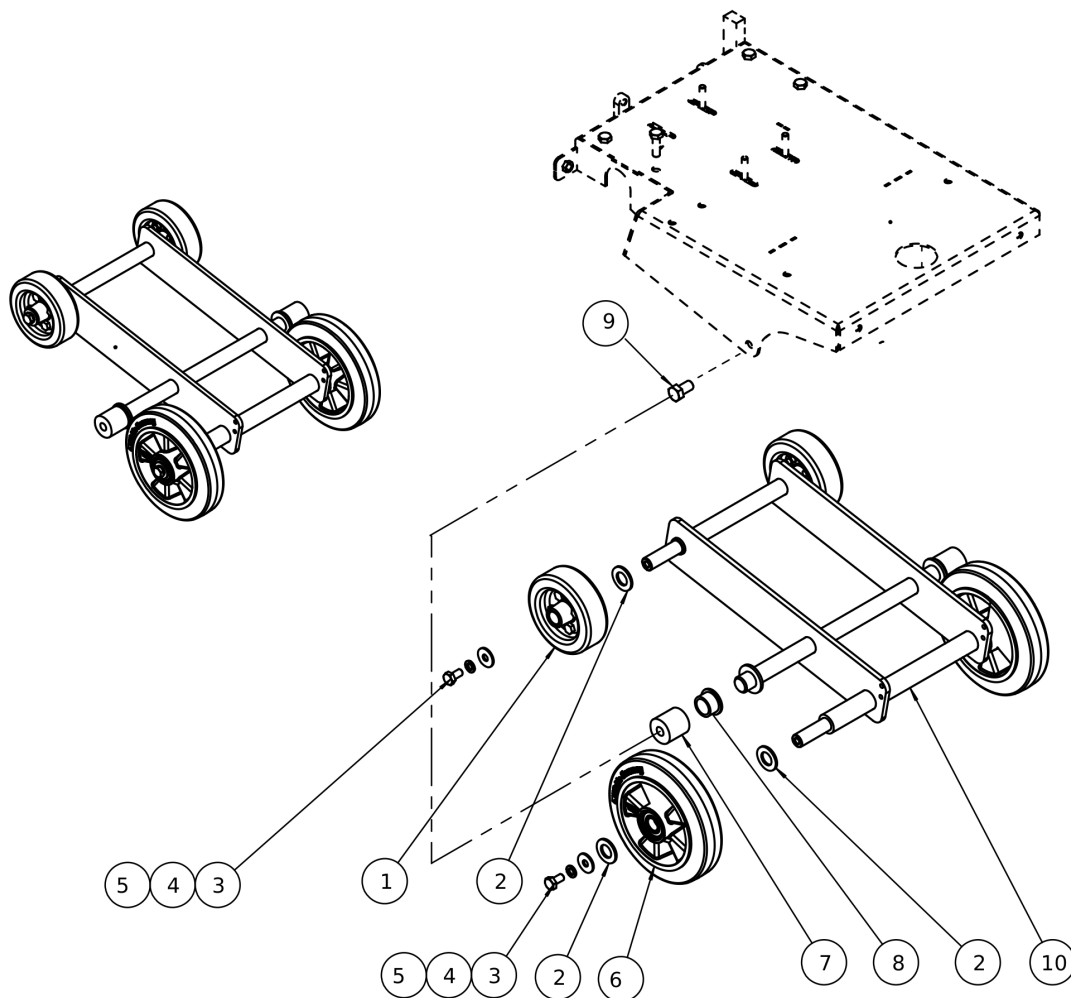

Service, repair and wear part kits 4812334946 Repair kit, Transport wheels

Item	Part No.	Name	Qty	L	C	SN INFO
KIT	4812334946	Repair kits, Transport wheels	1			
1	4812086295	Wheel	2			
2	4812086294	Washer	6			
3	4812086226	Washer	4			
4	4812086225	Lock washer	4			
5	4812086231	Hex. Head screw	4			
6	4812086296	Set wheel & washer	2			
7	4812086297	Bush holder	2			
8	4812086298	Nylon bush	2			
9	4812086289	Hex. Head screw	2			
10	4812086299	Base trolley	1			

Refer to Parts Online for the most up to date information. The printed information might be outdated.

Tue Aug 22 10:38:01 UTC 2023