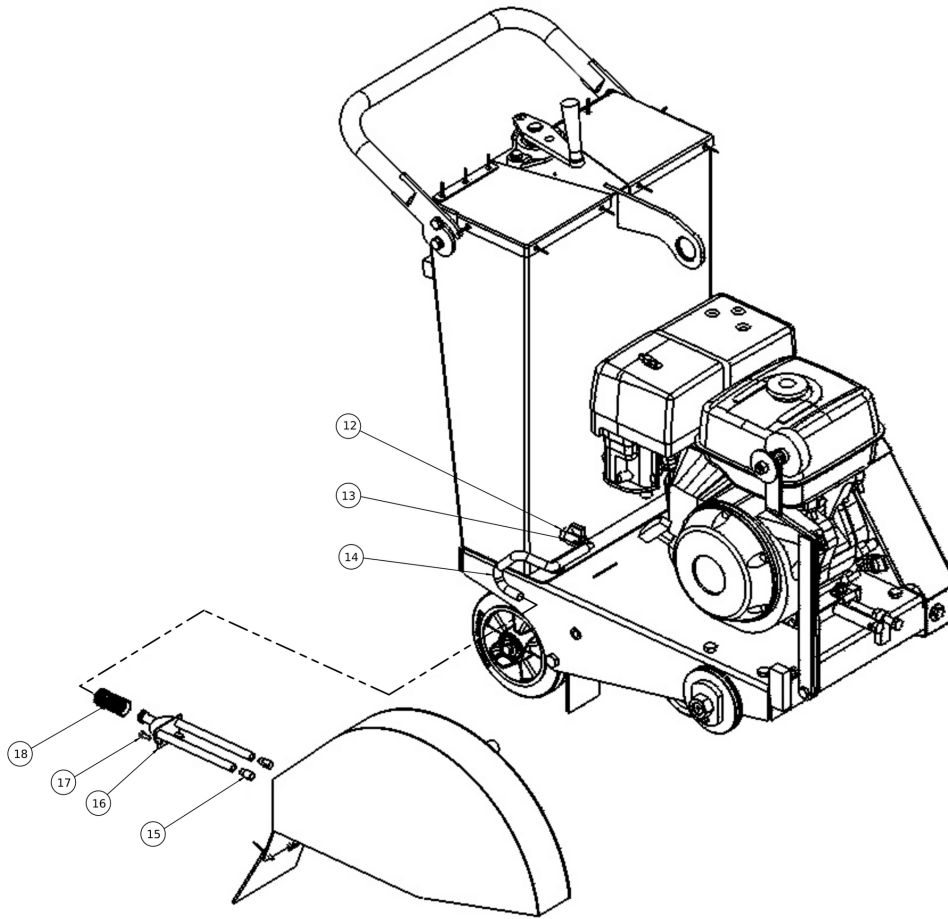

Item	Part No.	Name	Qty	L	C	SN INFO
KIT	4812334950	Field kits, Water system	1			
1	4812086223	Water tank assembly	1			
2	4812086249	Water tank cover	1			
2.1	4812086250	Water tank cover	1			
2.2	4812086251	Elbow stripe water tank	1			
3	4812086300	Blind rivet	3			
4	4812086252	Tank cover holder	1			
5	4812086253	Blind rivet	4			
6	4812086224	Hex.head screw	4			
7	4812086225	Lock washer	4			
8	4812086226	Washer	4			
9	4812086233	Handle	1			
10	4812086231	Hex. Head screw	2			
11	4812086232	Washer	2			
12	4812086303	Ball valve	1			
13	4812086304	Elbow hose connector	1			
14	4812086305	Plastic pipe				

Refer to Parts Online for the most up to date information. The printed information might be outdated.

Tue Aug 22 10:38:03 UTC 2023