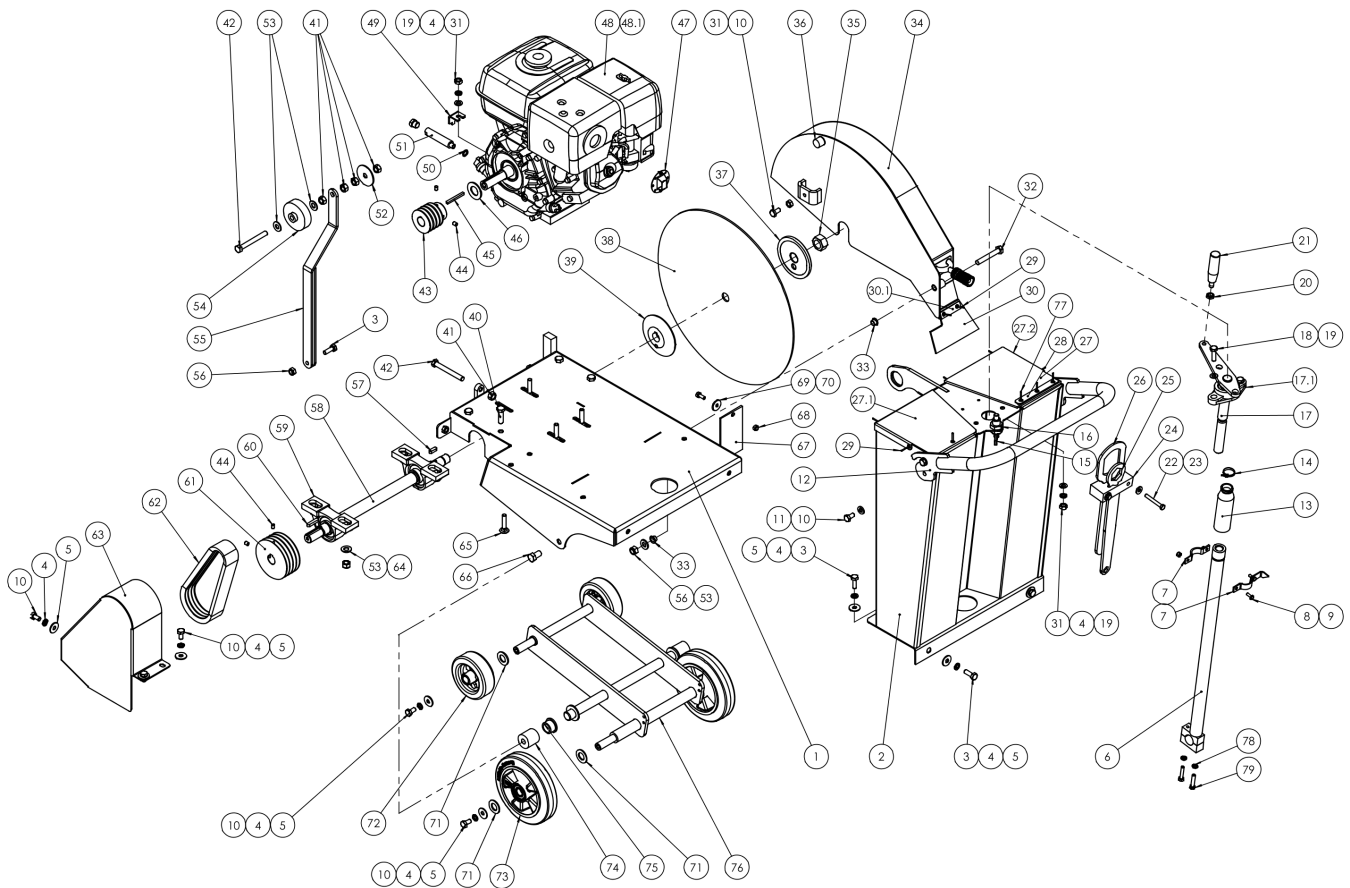

Concrete and Asphalt Saw, cpl. Concrete and Asphalt Saw

Item	Part No.	Name	Qty	L	C	SN INFO
1	4812086222	Machine frame	1			
2	4812086223	Water tank assembly	1			
3	4812086224	Hex.head screw	5			
4	4812086225	Lock washer	17			
5	4812086226	Washer	12			
6	4812086227	Depth control pipe	1			
7	4812086228	Depth indicator assembly	1			
8	4812086229	Hex. Head screw	2			
9	4812086230	Self locking nut	2			
10	4812086231	Hex. Head screw	9			
11	4812086232	Washer	4			
12	4812086233	Handle	1			
13	4812086234	Rubber bellows	1			
14	4812086235	Black nylon tie	1			
15	4812086236	Locking pin-federringel with thread	1			
16	4812086237	Hex.thin nut	2			

Refer to Parts Online for the most up to date information. The printed information might be outdated.

Tue Aug 22 10:38:04 UTC 2023