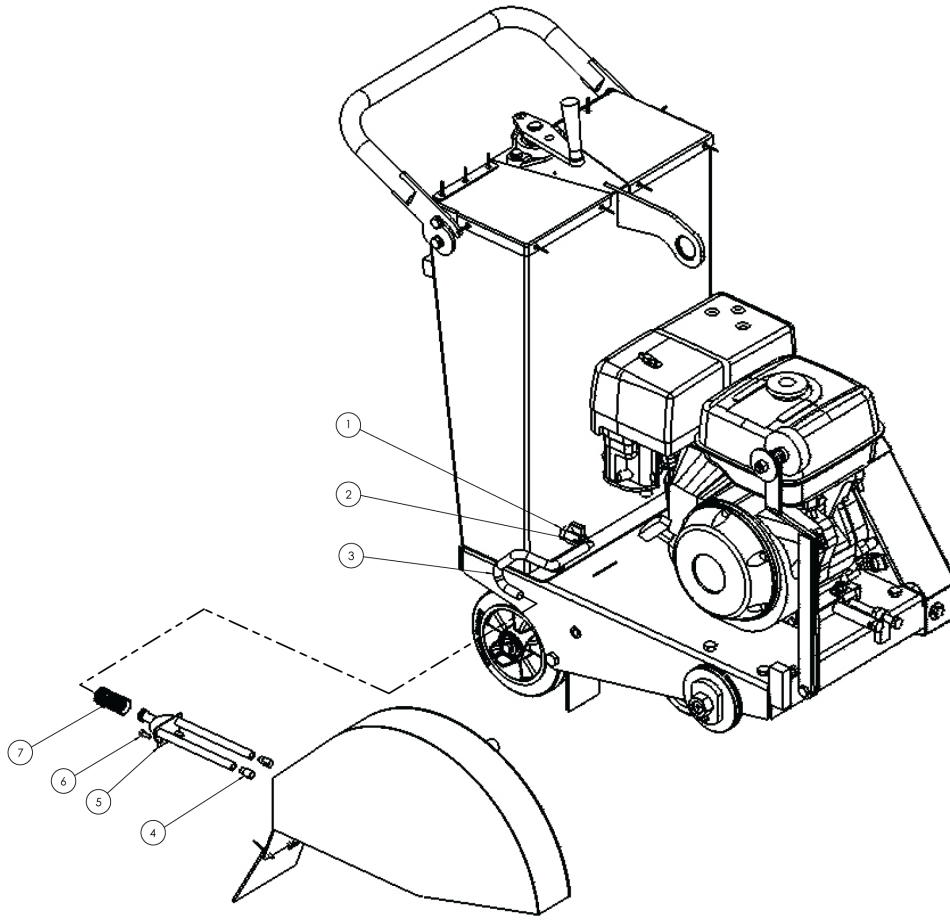

Water system Water system

Item	Part No.	Name	Qty	L	C	SN INFO
1	4812086303	Ball valve	1			
2	4812086304	Elbow hose connector	1			
3	4812086305	Plastic pipe	1			
4	4812086306	Rubber plug	2			
5	4812086307	Water splitter assy.	1			
6	4812086229	Hex. Head screw	2			
7	4812086308	1/2" quick connector	1