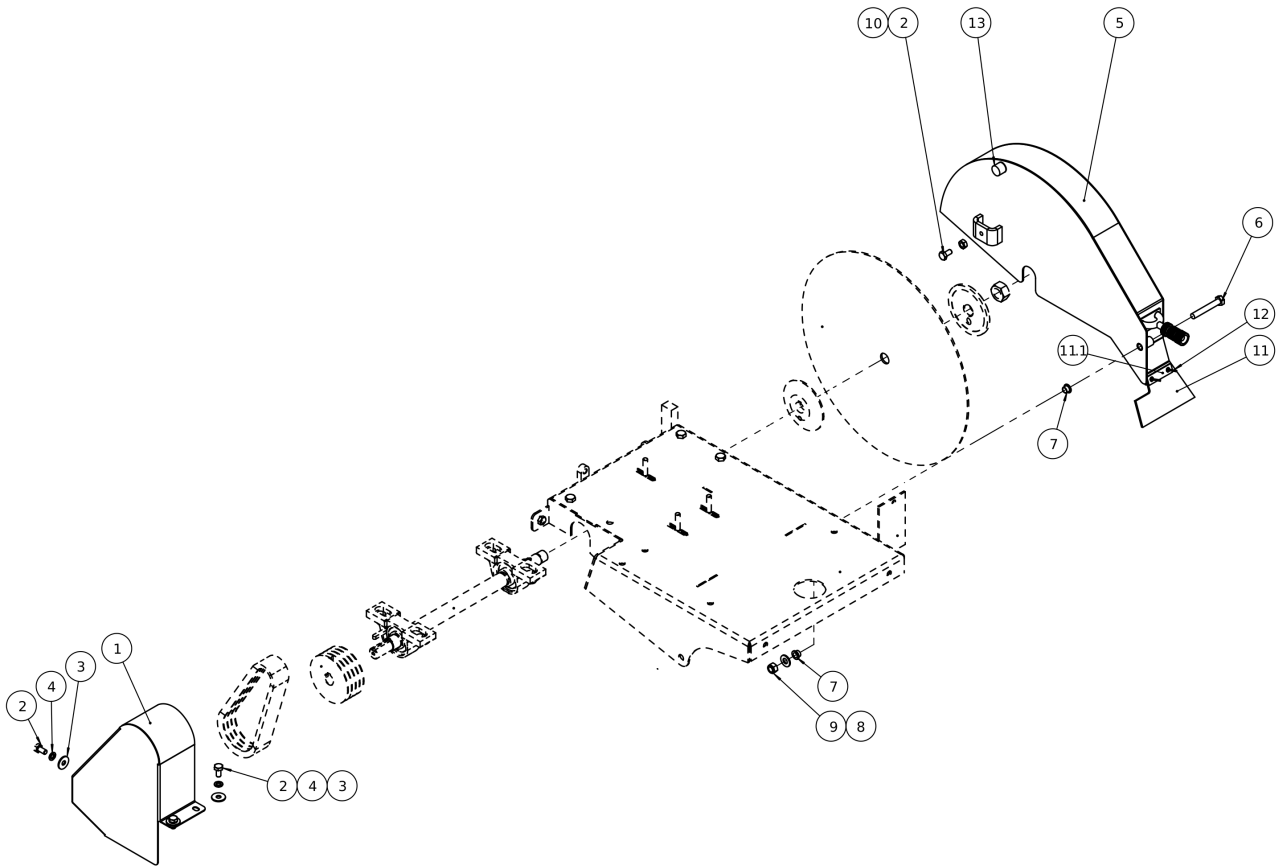

Refurbishing kits 4812334951 Refurbishing kit - covering

Item	Part No.	Name	Qty	L	C	SN INFO
KIT	4812334951	Refurbishing kit - covering	1			
1	4812086287	Belt guard	1			
2	4812086231	Hex. Head screw	5			
3	4812086226	Washer	4			
4	4812086225	Lock washer	4			
5	4812086259	Blade guard	1			
6	4812086257	Hexagon head screw	1			
7	4812086258	Plastic bush	2			
8	4812086277	Plain washer	1			
9	4812086280	Self locking nut	1			
10	4812086256	Nut	7			
11	4812086254	Splash guard	1			
11.1	4812086255	Splash guard holder	1			
12	4812086253	Blind rivet	2			
13	4812086261	Blade guard antivibration mounting	1			

Refer to Parts Online for the most up to date information. The printed information might be outdated.

Tue Aug 22 10:38:02 UTC 2023