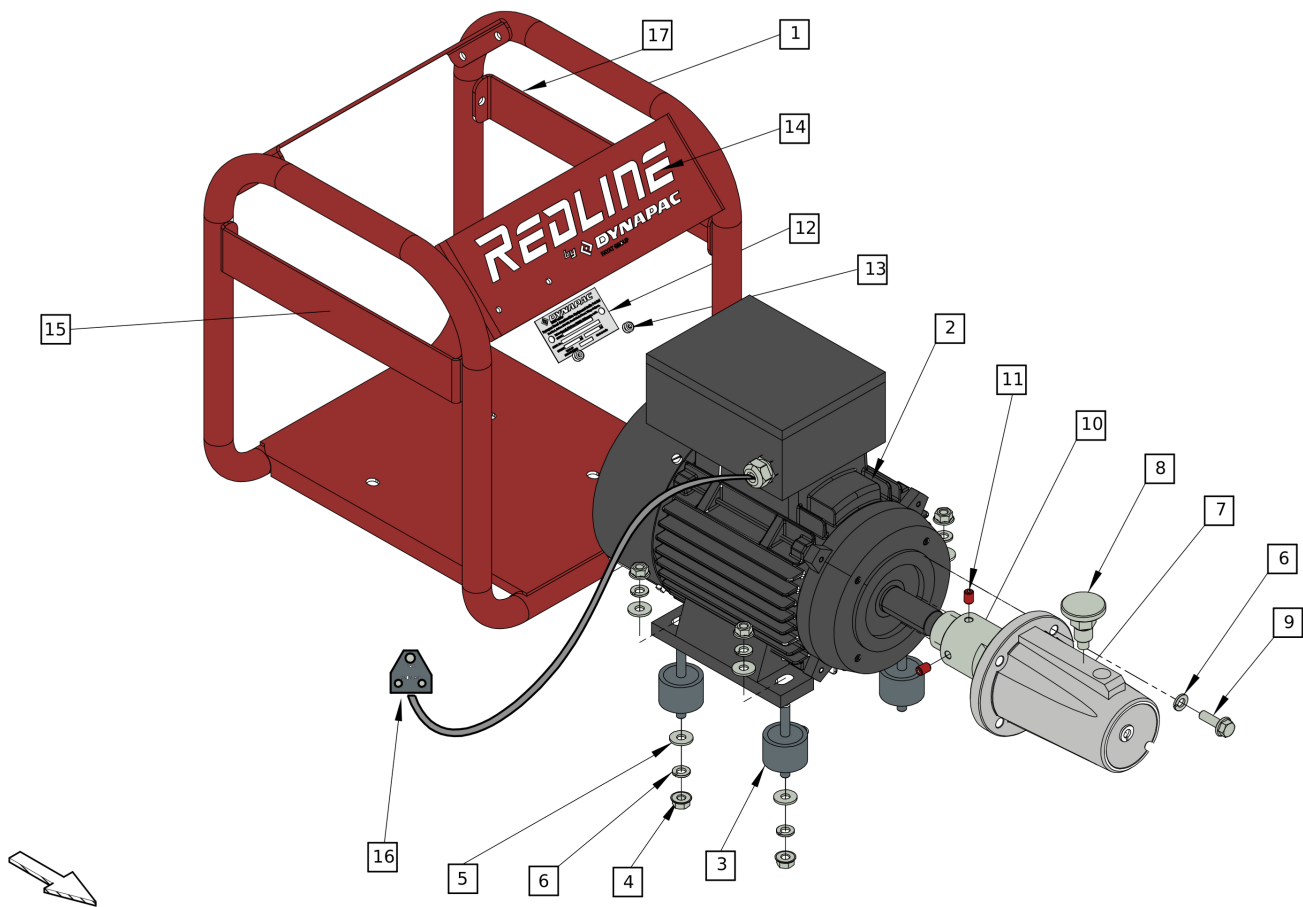

RD22E Drive Unit RD22E Electrical Drive unit

Item	Part No.	Name	Qty	L	C	SN INFO
1	4812334893	Frame	1			
2	4812334892	Electric Motor 3Hp	1			
3	4812334881	Antivibration Mounting	4			
4	4812334875	Flange Hex Nut	8			
5	4812086245	Plain Washer	8			
6	4812086301	Spring Washer	12			
7	4812334884	Outer Coupling	1			
8	4812334873	Coupling Retainer	1			
9	4812086337	Hex Bolt	4			
10	4812334889	Engine Shaft Coupling	1			
11	4812086268	Set Screw	2			
12	4812334888	Dynapac Name Plate	1			
13	4812086253	Rivet	2			
14	4812334869	Branding Sticker	2			
15	4812337855	Model Sticker	1			
16	4812334887	3Pin Plug	1			

Refer to Parts Online for the most up to date information. The printed information might be outdated.

Mon Jan 22 10:32:27 UTC 2024