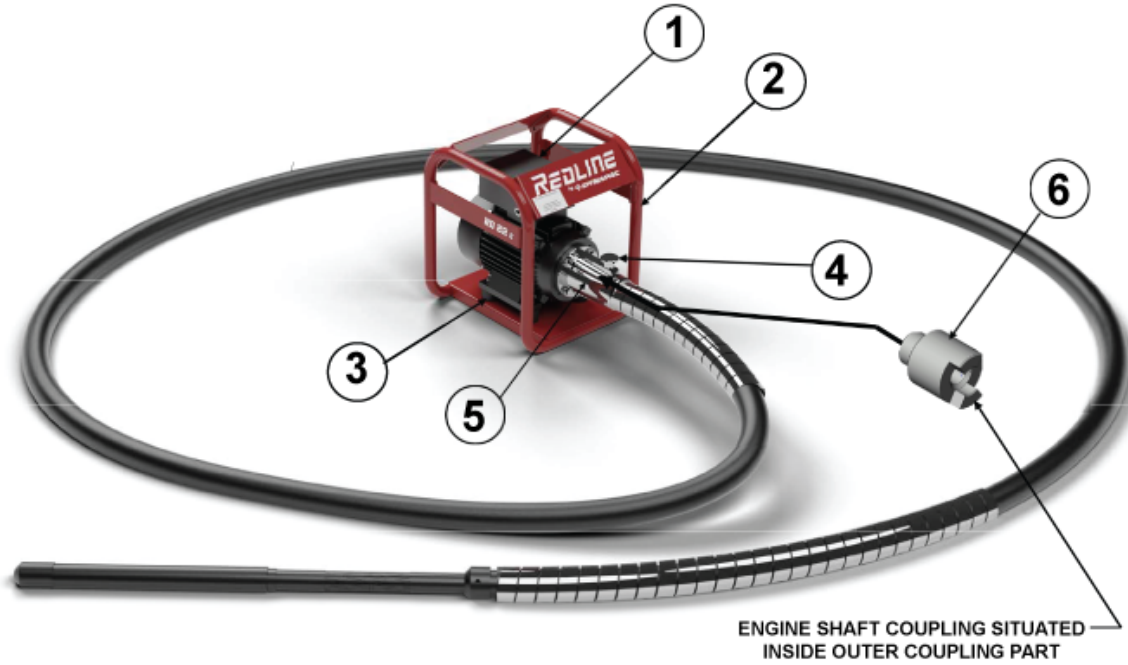

## Electrical Drive unit

---

**PARTNUMBER**  
: 4812334954

RD22e Electrical Drive .....	1
<b>Service, repair and wear part kits</b>	
Kits-4812334954 Service, repair and wear part kits .....	2
<b>Service, repair and wear part kits</b>	
4812337856 Repair kit Shock mount .....	4
4812337857 Repair kit Coupling .....	6
<b>Refurbishing Kit , Covering</b>	
4812337858 Refurbishing Kit , Covering .....	7
<b>RD22E Drive Unit</b>	
RD22E Electrical Drive unit .....	9

## RD22e Electrical Drive

Item	Part No.	Name	Qty	L	C	SN INFO
1	4812334892	Electric Motor 3Hp	1			
2	4812334893	Frame	1			
3	4812334881	Antivibration Mounting	4			
4	4812334873	Coupling Retainer	1			
5	4812334884	Outer Coupling	1			
6	4812334889	Engine Shaft Coupling	1			