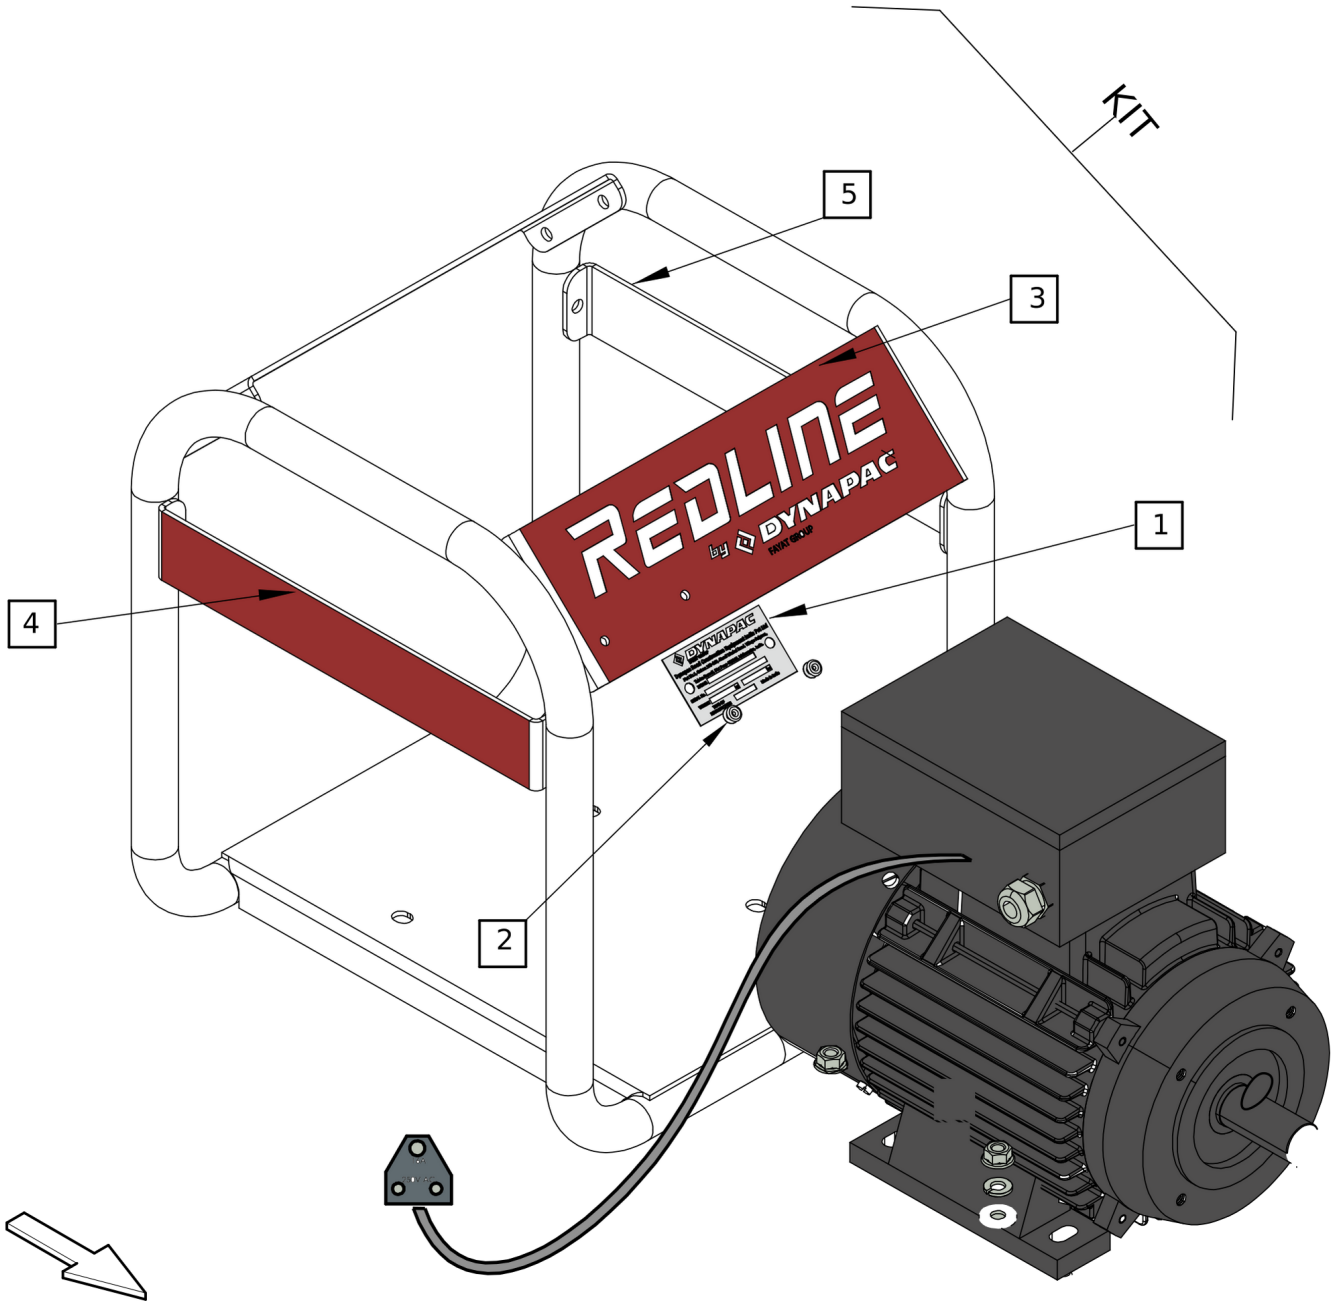

Refurbishing Kit , Covering 4812337858 Refurbishing Kit , Covering

Item	Part No.	Name	Qty	L	C	SN INFO
KIT	4812337858	Refurbishing Kit, Covering				
1	4812334888	Dynapac Name Plate	1			
2	4812086253	Rivet	2			
3	4812334869	Branding Sticker	2			
4	4812337855	Model Sticker	1			

Refer to Parts Online for the most up to date information. The printed information might be outdated.

Mon Jan 22 10:32:27 UTC 2024