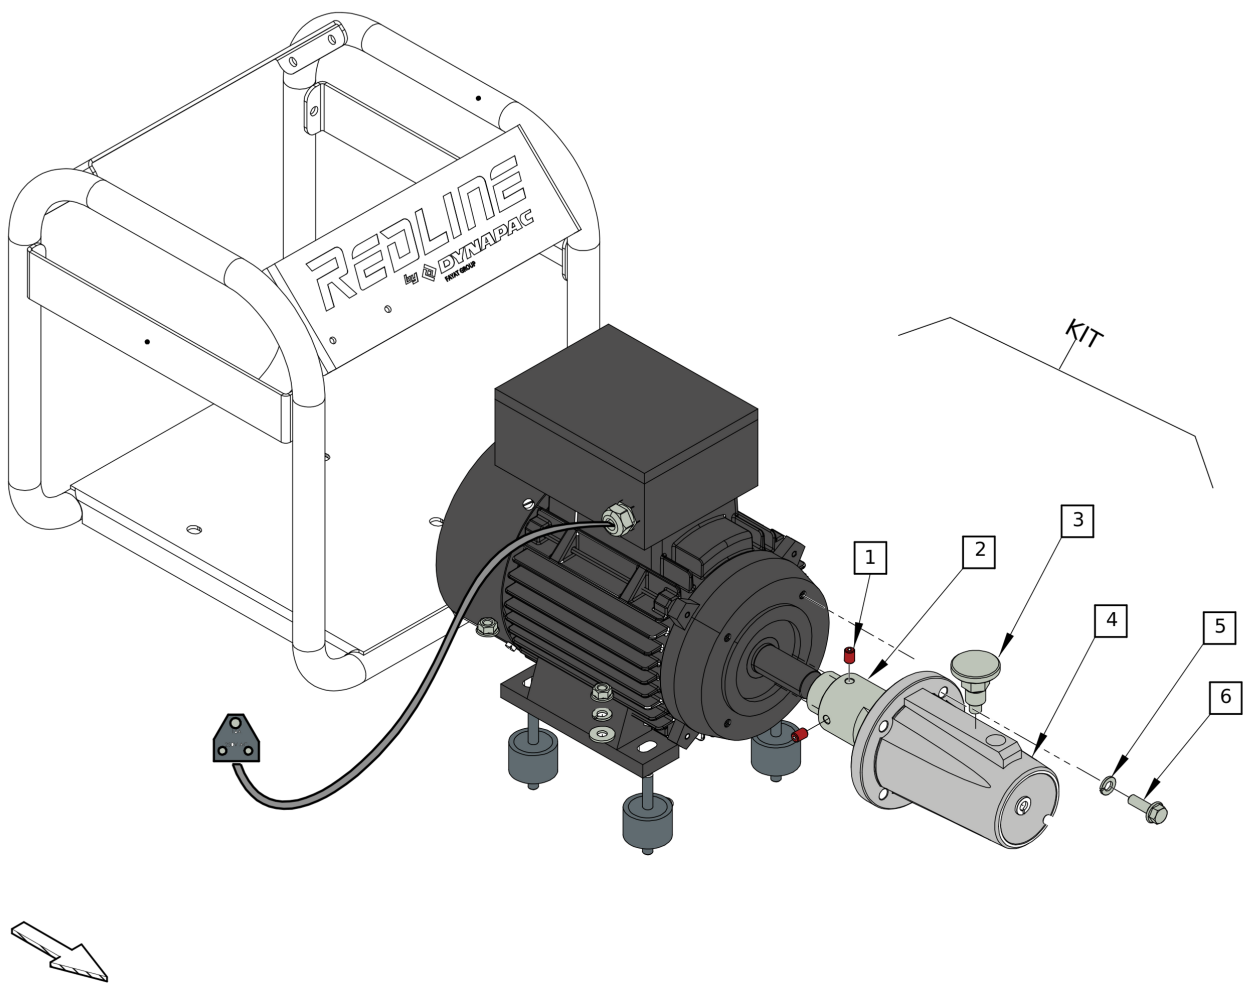

Item	Part No.	Name	Qty	L	C	SN INFO
KIT	4812337856	Repair kit Shock mount	1			
1	4812334881	Antivibration Mounting	4			
2	4812334875	Flange Hex Nut	8			
3	4812086245	Plain Washer	8			

Refer to Parts Online for the most up to date information. The printed information might be outdated.

Mon Jan 22 10:32:27 UTC 2024

Item	Part No.	Name	Qty	L	C	SN INFO
4	4812086301	Spring Washer	12			

**Service, repair and wear part kits** 4812337857 Repair kit Coupling

Item	Part No.	Name	Qty	L	C	SN INFO
KIT	4812337857	Repair kit Coupling				
1	4812086268	Set Screw	2			
2	4812334889	Engine Shaft Coupling	1			
3	4812334873	Coupling Retainer	1			
4	4812334884	Outer Coupling	1			
5	4812086301	Spring Washer	4			
6	4812086337	Hex Bolt	4			