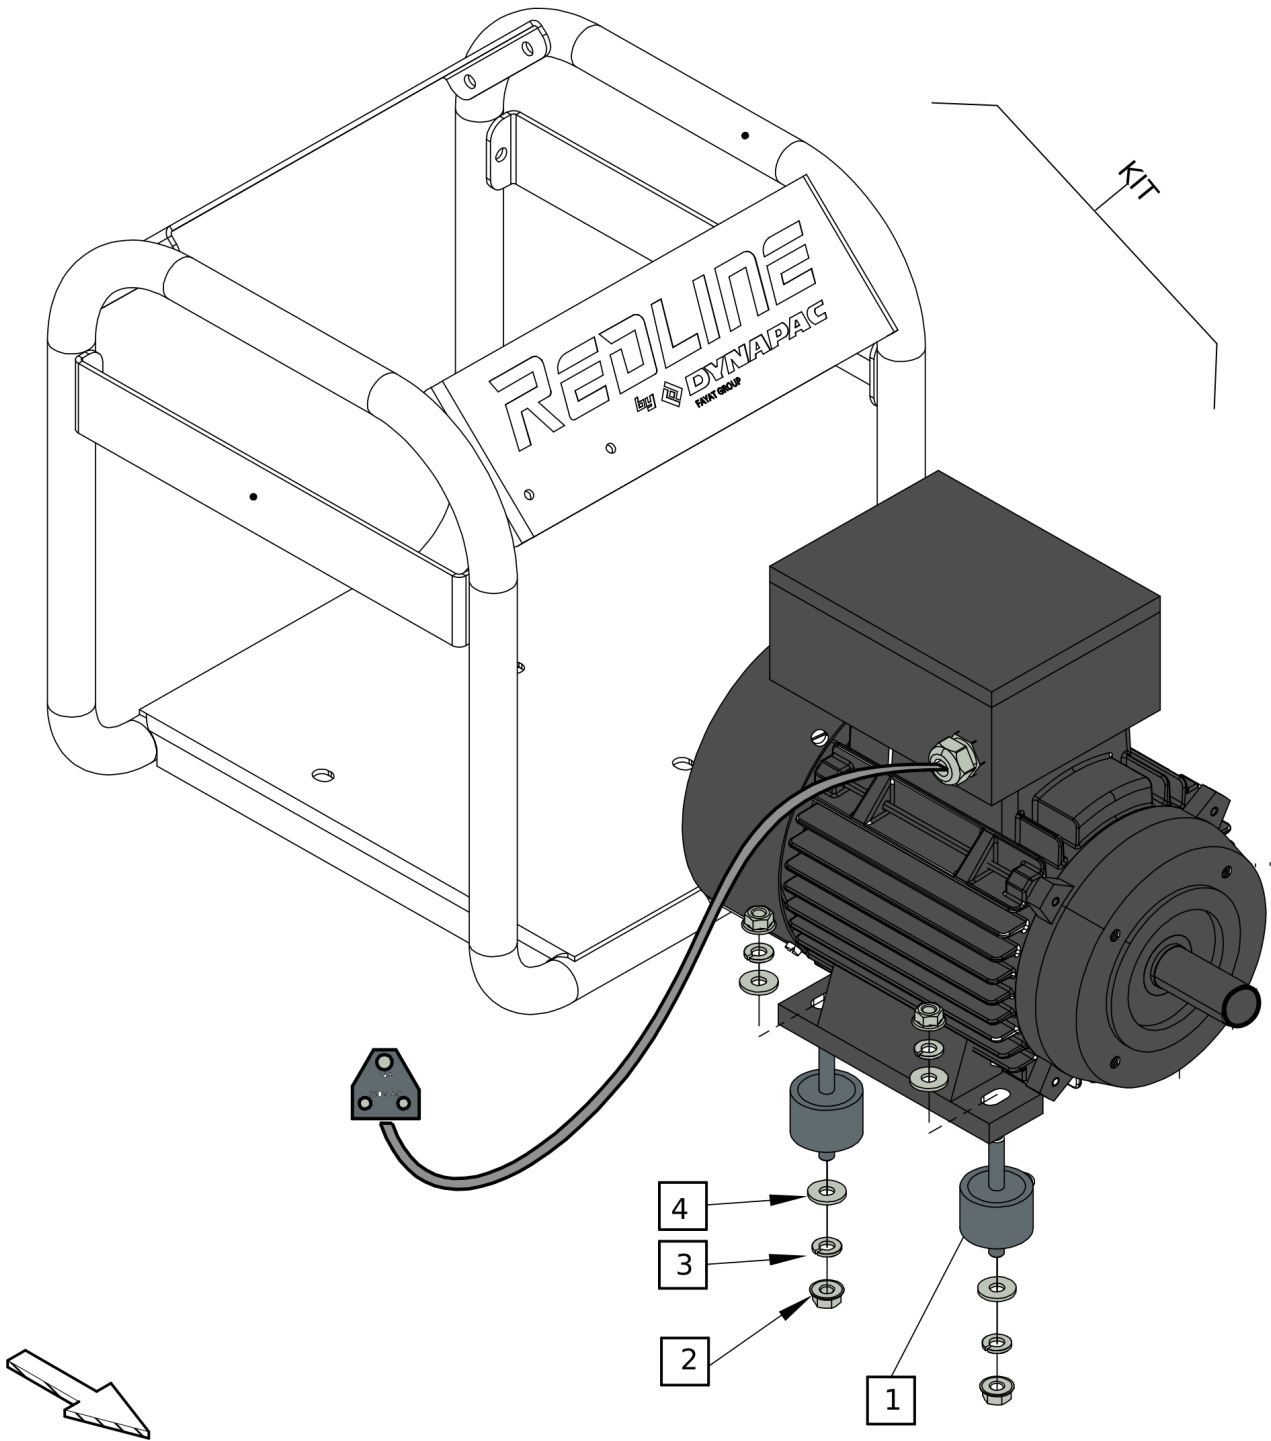

Service, repair and wear part kits 4812337856 Repair kit Shock mount

Item	Part No.	Name	Qty	L	C	SN INFO
KIT	4812337856	Repair kit Shock mount	1			
1	4812334881	Antivibration Mounting	4			
2	4812334875	Flange Hex Nut	8			
3	4812086245	Plain Washer	8			

Refer to Parts Online for the most up to date information. The printed information might be outdated.

Mon Jan 22 10:32:27 UTC 2024