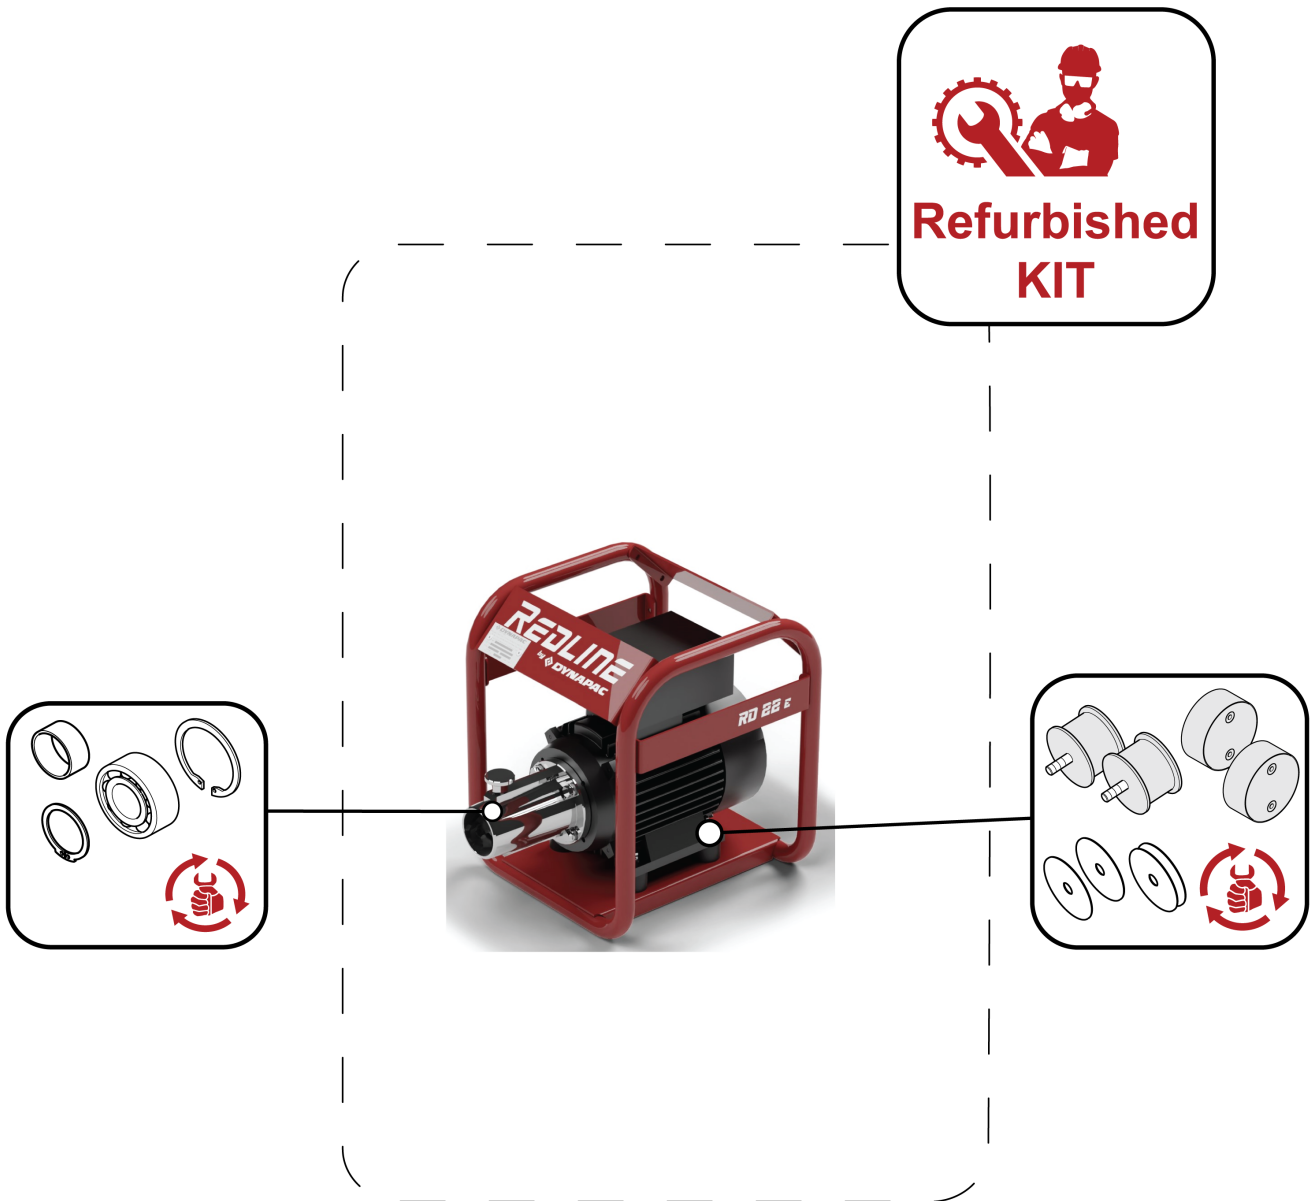

Service, repair and wear part kits Kits-4812334954 Service, repair and wear part kits

Item	Part No.	Name	Qty	L	C	SN INFO
1		Service, repair and wear part kits				
2		Refurbishing kit				

Refer to Parts Online for the most up to date information. The printed information might be outdated.

Mon Jan 22 10:32:26 UTC 2024