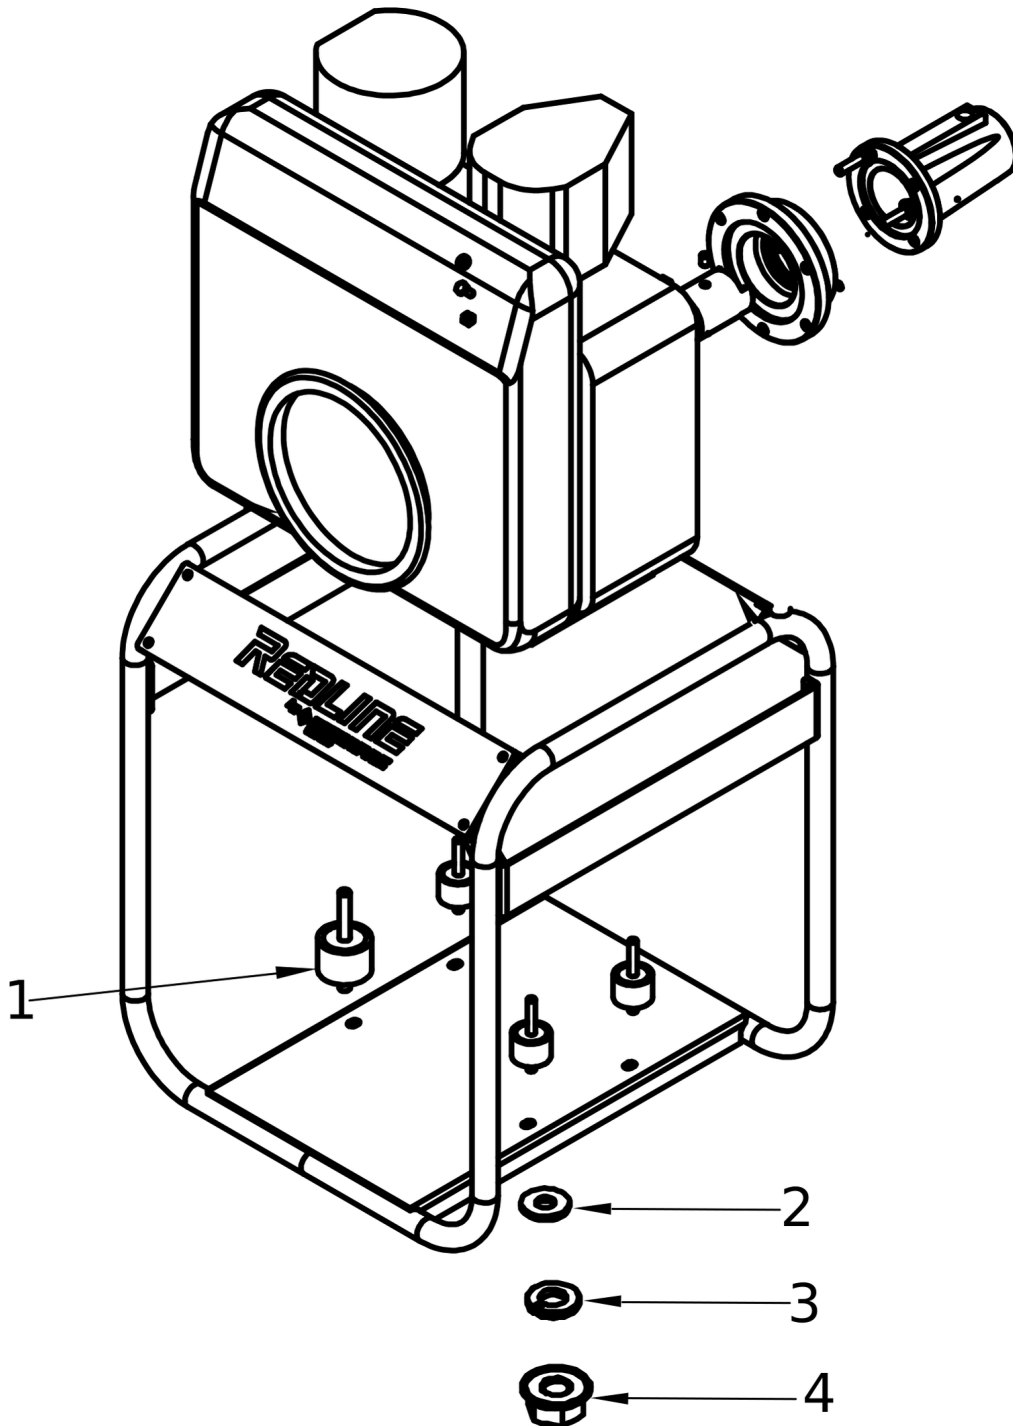

Service, repair and wear part kits 4812334952 Repair kit, shock-absorber

Refer to Parts Online for the most up to date information. The printed information might be outdated.

Wed Aug 23 08:44:21 UTC 2023

Item	Part No.	Name	Qty	L	C	SN INFO
KIT	4812334952	Repair kit, shock-absorber	1			
1	4812334881	Anti vibration mtg	4			
2	4812334874	Plain washer	4			
3	4812334891	Spring lock washer	4			
4	4812334875	Hex.nut	4