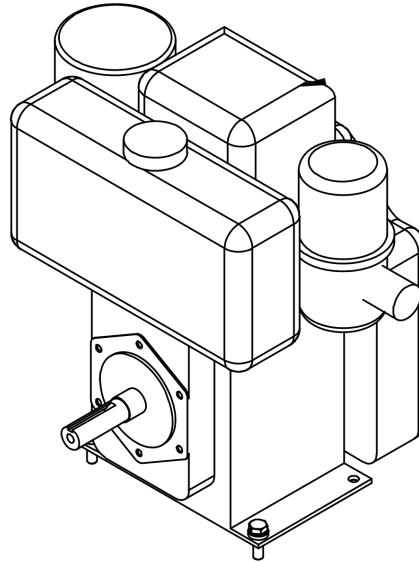

Service, repair and wear part kits Service parts RD37D

Item	Part No.	Name	Qty	L	C	SN INFO
1	4812086361	Oil filter with O ring	1			
2	4812086362	O - Ring for Oil filter	1			
3	4812086363	Oil drain plug washer	1			
4	4812086364	Filter element for air filter	1			
5	4812086365	Sealing ring for air filter	1			
6	4812086366	Fuel pipe from pipe tank	1			
7	4812086367	Washer for banjo bolts	2			
8	4812086368	Copper washer	2			
9	4812086369	Fuel filter	1			
10	4812086370	Starter rope	1			

Refer to Parts Online for the most up to date information. The printed information might be outdated.

Wed Aug 23 08:44:21 UTC 2023