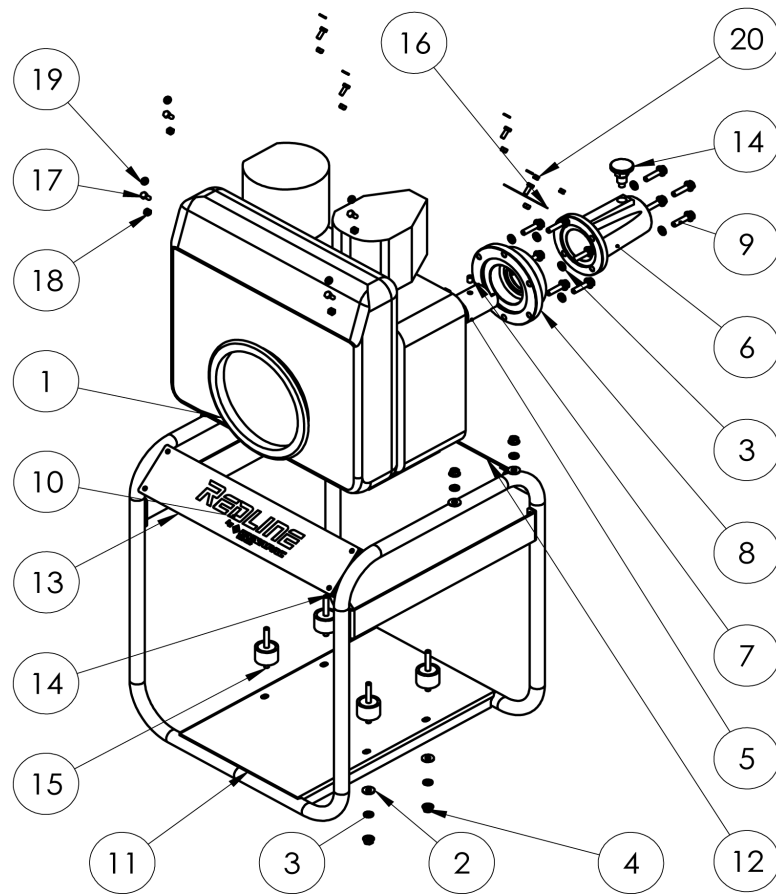

Wed Aug 23 08:44:21 UTC 2023

Item	Part No.	Name	Qty	L	C	SN INFO
KIT	4812334952	Repair kit, shock-absorber	1			
1	4812334881	Anti vibration mtg	4			
2	4812334874	Plain washer	4			
3	4812334891	Spring lock washer	4			
4	4812334875	Hex.nut	4			

Refer to Parts Online for the most up to date information. The printed information might be outdated.

Wed Aug 23 08:44:21 UTC 2023

**RD37D Drive Unit** RD37D Drive for Mech poker

Item	Part No.	Name	Qty	L	C	SN INFO
1	4812334886	Greaves 1520 diesel 5hp	1			
2	4812334874	Plain washer	18			
3	4812334891	Spring lock washer	18			
4	4812334875	Hex.nut	8			
5	4812334885	Coupling	1			
6	4812334884	Pipe holder	1			
7	4812334876	Hex soc.set	2			
8	4812334883	Flange	1			
9	4812334882	Hex head screw	10			
10	4812334869	Redline dynapac logo sticker	2			
11	PNNA	Cage greaves	1			
12	PNNA	Top plate - hole	1			
13	PNNA	Top plate - no hole	1			
14	4812334873	Knob locking	1			
15	4812334881	Anti vibration mtg	4			
16	4812334888	Dynapac name platewithout ce	1			

Refer to Parts Online for the most up to date information. The printed information might be outdated.

Wed Aug 23 08:44:23 UTC 2023

Item	Part No.	Name	Qty	L	C	SN INFO
17	4812334880	Hex head screw	8			
18	4812334872	Hex nut	8			
19	4812334870	Spring lock washer	8			
20	4812334867	Blind rivet	2			