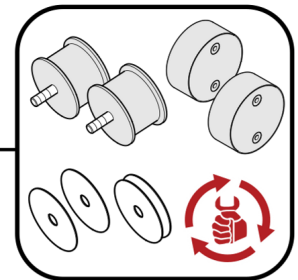

Please observe the safety instructions listed in the relevant Safety and operating instructions!

**Service, repair and wear part kits**

Kits-4812334063 Service, repair and wear part kits ..... 1

**Service, repair and wear part kits**

4812334952 Repair kit, shock-absorber .....3  
Service parts RD37D ..... 5

**Lubricants**

**RD37D Drive Unit**

RD37D Drive for Mech poker ..... 6

**Service, repair and wear part kits** Kits-4812334063 Service, repair and wear part kits

Item	Part No.	Name	Qty	L	C	SN INFO
1	Service, repair and wear part kits	Service, repair and wear part kits				
1.1	4812334952	Repair kit, shock-absorber	1			

Refer to Parts Online for the most up to date information. The printed information might be outdated.