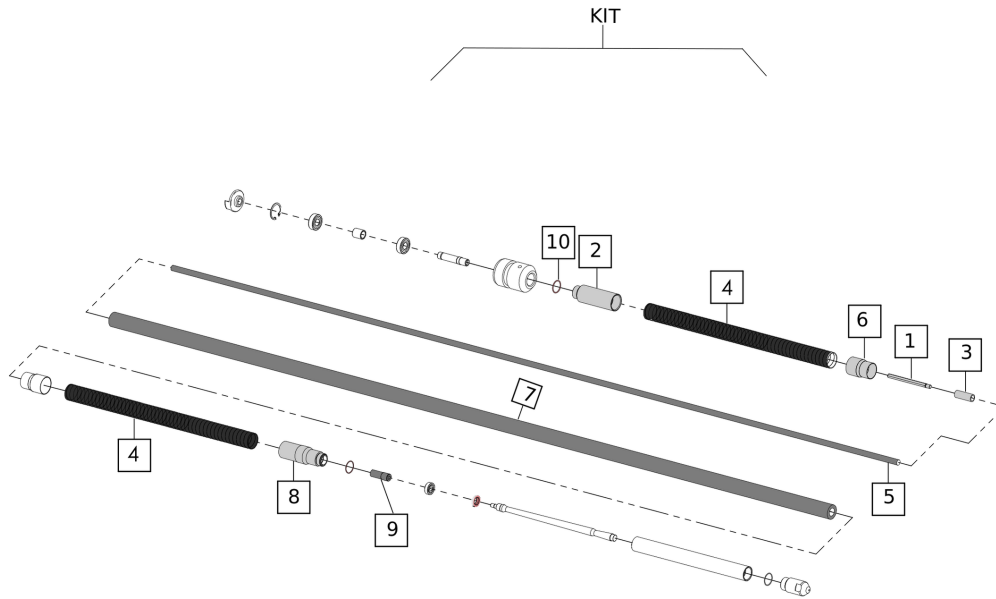

4812337869 Hose Repairing Kit 3
4812337870 Vibrator Repairing Kit 4
4812337871 Coupling Repair Kit 5

Mechanical Poker RP30

Mechanical Poker RP30 6

Service, repair and wear part kits kits-4812334956 Service, repair and wear part kits

Item	Part No.	Name	Qty	L	C	SN INFO
KIT	4812337869	Hose Repairing Kit	1			
1	4812336016	Upper end hex bar	1			
2	4812336000	Coupling pipe Sleeve	1			
3	4812336007	Coupling key chuck	1			
4	4812336018	Spiral	2			
5	4812336019	Flexible Shaft	1			
6	4812336020	Out Spring Protector	2			
7	4812336021	Outer Casing	1			
8	4812337865	Vibrator Pipe Sleeve	1			
9	4812337867	Needle couple	1			
10	4812336009	O Ring	2			

Service, repair and wear part kits 4812337870 Vibrator Repairing Kit

Item	Part No.	Name	Qty	L	C	SN INFO
KIT	4812337870	Vibrator Repairing Kit	1			
1	4812336009	O Ring	2			
2	4812337866	Self aligning ball bearing	1			
3	4812337863	Oil seal	1			
4	4812337864	Vibrator needle long	1			
5	4812337868	Vibrator tube	1			
6	4812337862	Vibrator head	1			
7	4812337861	O-Ring	2			

Refer to Parts Online for the most up to date information. The printed information might be outdated.

Wed Feb 07 10:54:53 UTC 2024

Mechanical Poker RP30 Mechanical Poker RP30

Item	Part No.	Name	Qty	L	C	SN INFO
1	4812336021	Outer Casing	4.98			
2	4812336000	Coupling pipe Sleeve	1			
3	4812336009	O Ring	1			
4	4812336018	Spiral	2			
5	4812337868	Vibrator tube	1			
6	4812337861	O-Ring	2			
7	4812337862	Vibrator head	1			
8	4812337863	Oil seal	1			
9	4812337864	Vibrator needle long	1			
10	4812337865	Vibrator Pipe Sleeve	1			
11	4812337866	Self aligning ball bearing	1			
12	4812337867	Needle couple	1			
13	4812336006	Coupling	1			
14	4812336003	Bearing	2			
15	4812336004	Spacer	1			
16	4812336001	Coupling Fork	1			