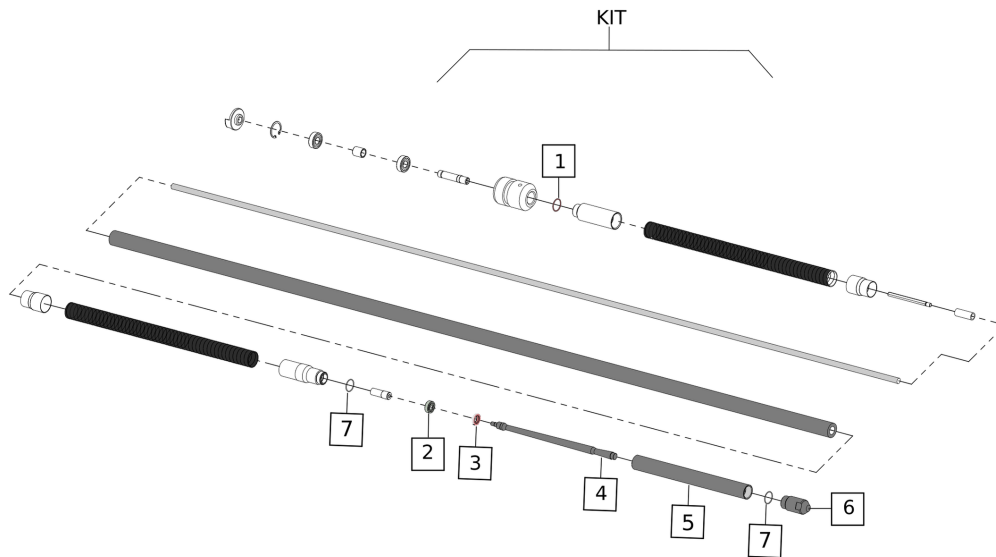

Wed Feb 07 10:54:53 UTC 2024

Item	Part No.	Name	Qty	L	C	SN INFO
1.2	4812337871	Coupling Repair Kit	1			
1.3	4812337870	Vibrator Repairing Kit	1			

Service, repair and wear part kits 4812337869 Hose Repairing Kit

Item	Part No.	Name	Qty	L	C	SN INFO
KIT	4812337869	Hose Repairing Kit	1			
1	4812336016	Upper end hex bar	1			
2	4812336000	Coupling pipe Sleeve	1			
3	4812336007	Coupling key chuck	1			
4	4812336018	Spiral	2			
5	4812336019	Flexible Shaft	1			
6	4812336020	Out Spring Protector	2			
7	4812336021	Outer Casing	1			
8	4812337865	Vibrator Pipe Sleeve	1			
9	4812337867	Needle couple	1			
10	4812336009	O Ring	2			

Service, repair and wear part kits 4812337870 Vibrator Repairing Kit

Item	Part No.	Name	Qty	L	C	SN INFO
KIT	4812337870	Vibrator Repairing Kit	1			
1	4812336009	O Ring	2			
2	4812337866	Self aligning ball bearing	1			
3	4812337863	Oil seal	1			
4	4812337864	Vibrator needle long	1			
5	4812337868	Vibrator tube	1			
6	4812337862	Vibrator head	1			
7	4812337861	O-Ring	2			

Refer to Parts Online for the most up to date information. The printed information might be outdated.

Wed Feb 07 10:54:53 UTC 2024

Mechanical Poker RP30 Mechanical Poker RP30

Item	Part No.	Name	Qty	L	C	SN INFO
1	4812336021	Outer Casing	4.98			
2	4812336000	Coupling pipe Sleeve	1			
3	4812336009	O Ring	1			
4	4812336018	Spiral	2			
5	4812337868	Vibrator tube	1			
6	4812337861	O-Ring	2			
7	4812337862	Vibrator head	1			
8	4812337863	Oil seal	1			
9	4812337864	Vibrator needle long	1			
10	4812337865	Vibrator Pipe Sleeve	1			
11	4812337866	Self aligning ball bearing	1			
12	4812337867	Needle couple	1			
13	4812336006	Coupling	1			
14	4812336003	Bearing	2			
15	4812336004	Spacer	1			
16	4812336001	Coupling Fork	1			