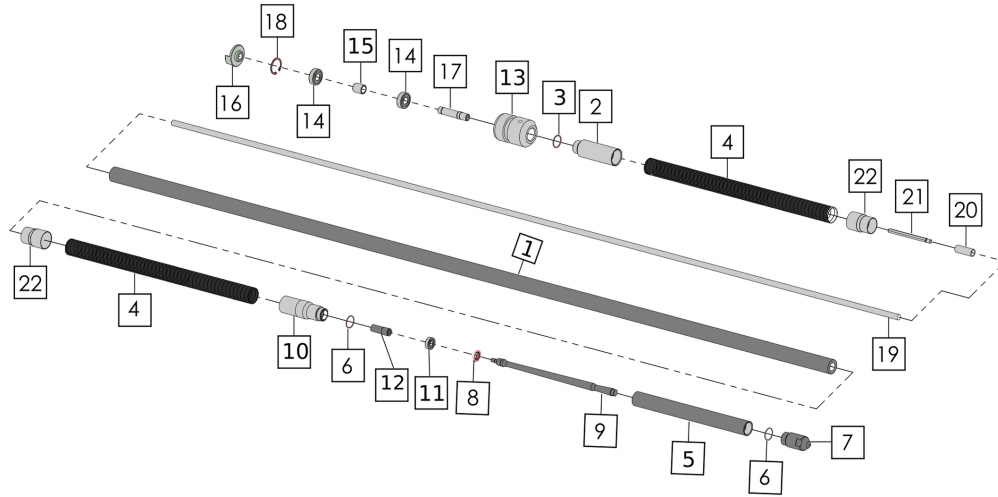

Service, repair and wear part kits 4812337870 Vibrator Repairing Kit

Item	Part No.	Name	Qty	L	C	SN INFO
KIT	4812337870	Vibrator Repairing Kit	1			
1	4812336009	O Ring	2			
2	4812337866	Self aligning ball bearing	1			
3	4812337863	Oil seal	1			
4	4812337864	Vibrator needle long	1			
5	4812337868	Vibrator tube	1			
6	4812337862	Vibrator head	1			
7	4812337861	O-Ring	2			

Service, repair and wear part kits 4812337871 Coupling Repair Kit

Item	Part No.	Name	Qty	L	C	SN INFO
KIT	4812337871	Coupling Repair Kit	1			
1	4812336001	Coupling Fork	1			
2	4812336002	Circlip	1			
3	4812336003	Bearing	2			
4	4812336004	Spacer	1			
5	4812336005	Hexagon Coupling	1			
6	4812336006	Coupling	1			

Refer to Parts Online for the most up to date information. The printed information might be outdated.

Wed Feb 07 10:54:53 UTC 2024

Mechanical Poker RP30 Mechanical Poker RP30

Item	Part No.	Name	Qty	L	C	SN INFO
1	4812336021	Outer Casing	4.98			
2	4812336000	Coupling pipe Sleeve	1			
3	4812336009	O Ring	1			
4	4812336018	Spiral	2			
5	4812337868	Vibrator tube	1			
6	4812337861	O-Ring	2			
7	4812337862	Vibrator head	1			
8	4812337863	Oil seal	1			
9	4812337864	Vibrator needle long	1			
10	4812337865	Vibrator Pipe Sleeve	1			
11	4812337866	Self aligning ball bearing	1			
12	4812337867	Needle couple	1			
13	4812336006	Coupling	1			
14	4812336003	Bearing	2			
15	4812336004	Spacer	1			
16	4812336001	Coupling Fork	1			

Refer to Parts Online for the most up to date information. The printed information might be outdated.

Wed Feb 07 10:54:53 UTC 2024

Item	Part No.	Name	Qty	L	C	SN INFO
17	4812336005	Hexagon Coupling	1			
18	4812336002	Circlip	1			
19	4812336019	Flexible Shaft	5			
20	4812336007	Coupling key chuck	1			
21	4812336016	Upper end hex bar	1			
22	4812336020	Out Spring Protector	2			