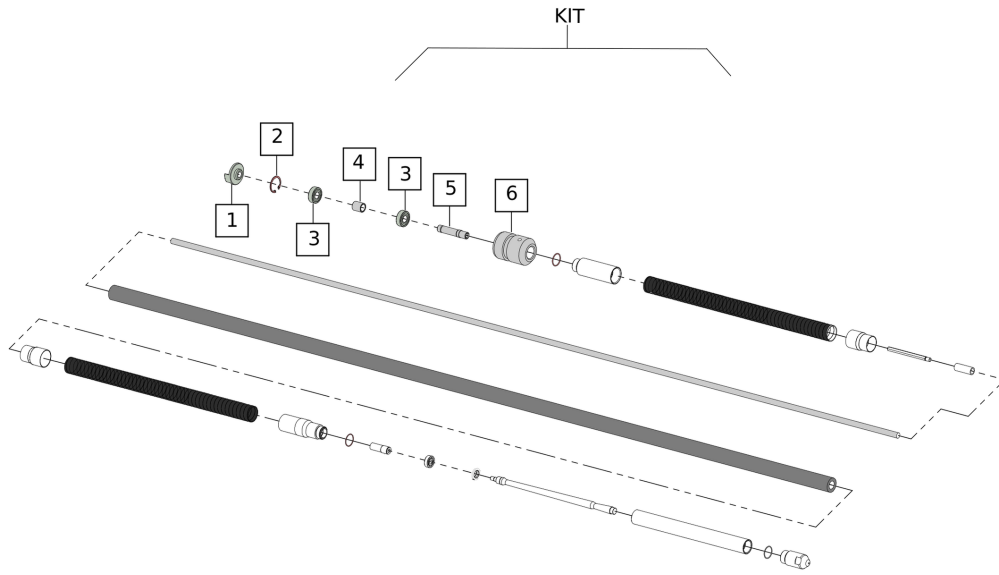

Service, repair and wear part kits 4812337871 Coupling Repair Kit

Item	Part No.	Name	Qty	L	C	SN INFO
KIT	4812337871	Coupling Repair Kit	1			
1	4812336001	Coupling Fork	1			
2	4812336002	Circlip	1			
3	4812336003	Bearing	2			
4	4812336004	Spacer	1			
5	4812336005	Hexagon Coupling	1			
6	4812336006	Coupling	1			

Refer to Parts Online for the most up to date information. The printed information might be outdated.

Wed Feb 07 10:54:53 UTC 2024