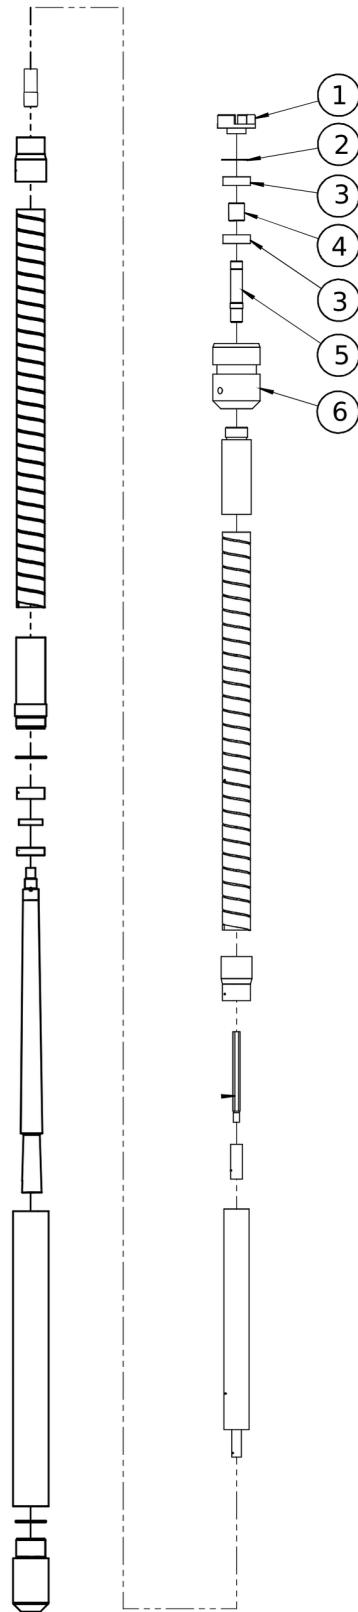

Service, repair and wear part kits 4812336008 Coupling Repair Kit

Item	Part No.	Name	Qty	L	C	SN INFO
0	4812336008	Coupling Repair Kit	1			
1	4812336001	Coupling fork	1			
2	4812336002	Circlip	1			
3	4812336003	Bearing 6202ZZ	2			
4	4812336004	Spacer	1			
5	4812336005	Hexagonal coupling	1			
6	4812336006	Coupling	1