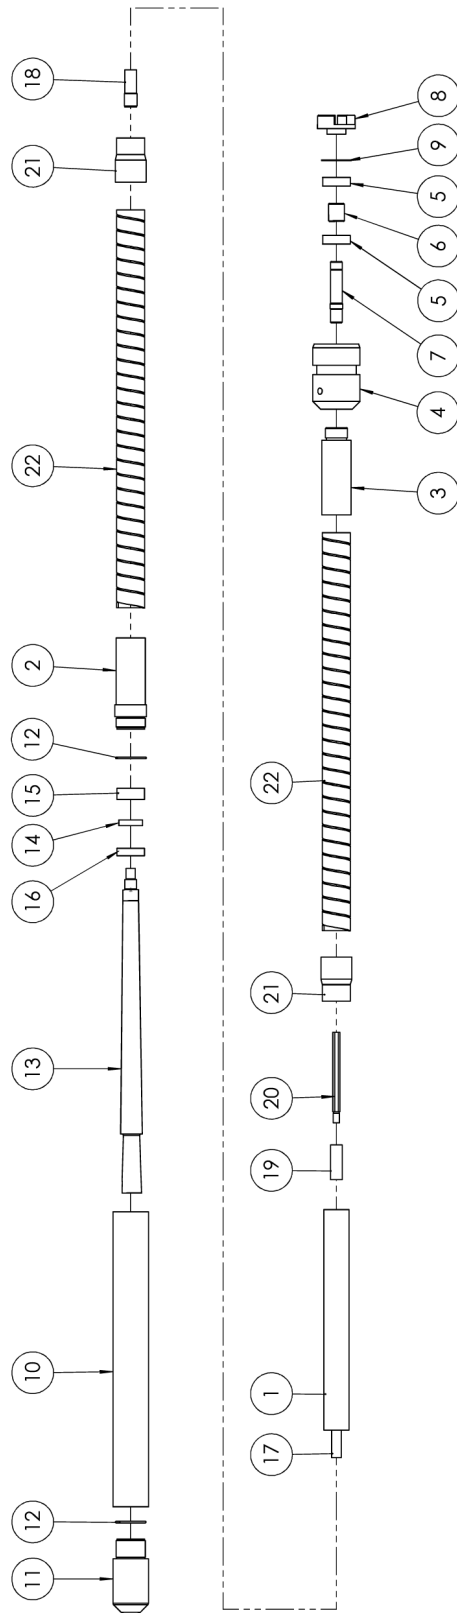

Refer to Parts Online for the most up to date information. The printed information might be outdated.

Thu Aug 17 05:42:20 UTC 2023

Item	Part No.	Name	Qty	L	C	SN INFO
0	4812334995	Hose Repairing Kit	1			
1	4812336016	Upper end hex bar	1			
2	4812336000	Coupling pipe Sleeve	1			
3	4812336007	Coupling key chuck	1			
4	4812336018	Spiral 32	2			
5	4812336019	Flexible Shaft	1			
6	4812336020	Out Spring Protector	2			
7	4812336021	Outer Casing	1			
8	4812336022	Vibrator Pipe Sleeve	1			
9	4812336044	Needle couple	1			
10	4812336009	O Ring	2			

Service, repair and wear part kits 4812336017 Vibrator Repairing Kit

Refer to Parts Online for the most up to date information. The printed information might be outdated.

Thu Aug 17 05:42:20 UTC 2023

Item	Part No.	Name	Qty	L	C	SN INFO
0	4812336017	Vibrator Repairing Kit	1			
1	4812336009	O Ring	2			
2	4812336010	Self aligning ball bearing	1			
3	4812336011	Oil seal	1			
4	4812336012	Oil seal housing	1			
5	4812336013	Vibrator needle long	1			
6	4812336014	Vibrator tube	1			
7	4812336015	Vibrator head	1			

Mechanical Poker RP45 Mechanical Poker

Item	Part No.	Name	Qty	L	C	SN INFO
1	4812336021	Outer Casing	1			
2	4812336022	Vibrator Pipe Sleeve	1			
3	4812336000	Coupling pipe Sleeve	1			
4	4812336006	Coupling	1			
5	4812336003	Bearing 6202ZZ	2			
6	4812336004	Spacer	1			
7	4812336005	Hexagonal coupling	1			
8	4812336001	Coupling fork	1			
9	4812336002	Circlip	1			
10	4812336014	Vibrator tube	1			
11	4812336015	Vibrator head	1			
12	4812336009	O Ring	2			
13	4812336013	Vibrator needle long	1			
14	4812336011	Oil seal	1			
15	4812336010	Self aligning ball bearing	1			
16	4812336012	Oil seal housing	1			
17	4812336019	Flexible Shaft	5			
18	4812336044	Needle couple	1			
19	4812336007	Coupling key chuck	1			
20	4812336016	Upper end hex bar	1			
21	4812336020	Out Spring Protector	2			
22	4812336018	Spiral 32	2			