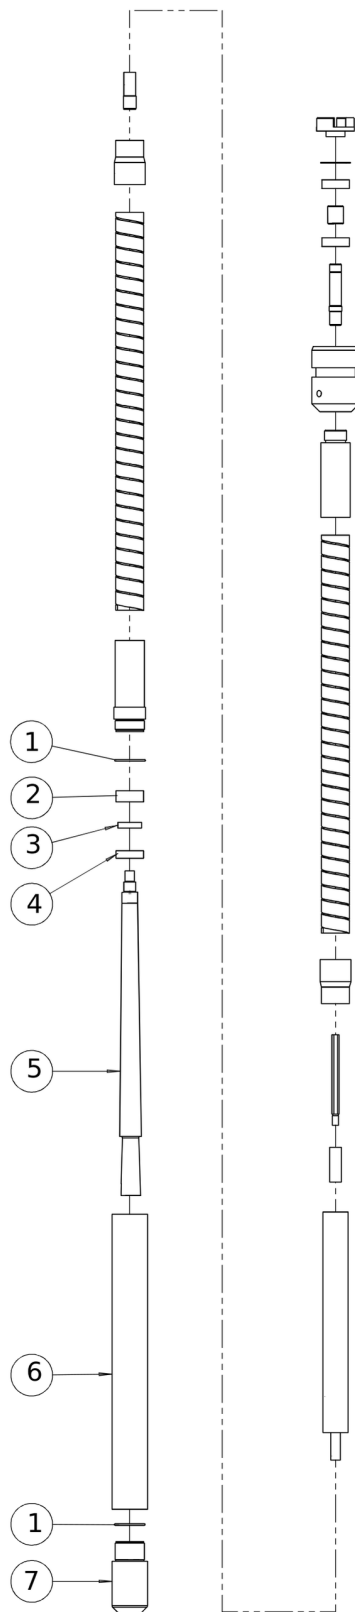

Service, repair and wear part kits 4812336017 Vibrator Repairing Kit

Refer to Parts Online for the most up to date information. The printed information might be outdated.

Thu Aug 17 05:42:20 UTC 2023

Item	Part No.	Name	Qty	L	C	SN INFO
0	4812336017	Vibrator Repairing Kit	1			
1	4812336009	O Ring	2			
2	4812336010	Self aligning ball bearing	1			
3	4812336011	Oil seal	1			
4	4812336012	Oil seal housing	1			
5	4812336013	Vibrator needle long	1			
6	4812336014	Vibrator tube	1			
7	4812336015	Vibrator head	1