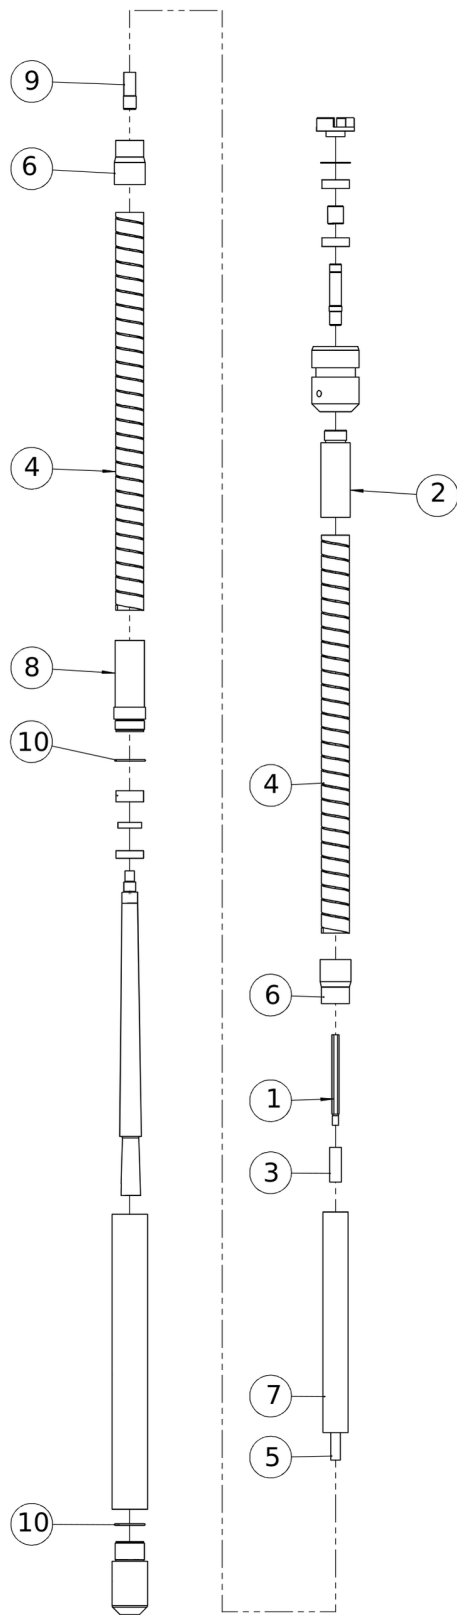

PARTS CATALOGUE

RP45

Mechanical Poker

**PART
NUMBER :**
4812334814

General information

Use only authorized parts. Any damage or malfunction caused by the use of unauthorized parts is not covered by Warranty or Product Liability. Any unauthorized use or copying of the contents or any part thereof is prohibited. This applies in particular to trademarks, model denominations, part numbers, and drawings.

Refer to Parts Online for the most up to date information. The printed information might be outdated.

Thu Aug 17 05:42:20 UTC 2023

Item	Part No.	Name	Qty	L	C	SN INFO
0	4812334995	Hose Repairing Kit	1			
1	4812336016	Upper end hex bar	1			
2	4812336000	Coupling pipe Sleeve	1			
3	4812336007	Coupling key chuck	1			
4	4812336018	Spiral 32	2			
5	4812336019	Flexible Shaft	1			
6	4812336020	Out Spring Protector	2			
7	4812336021	Outer Casing	1			
8	4812336022	Vibrator Pipe Sleeve	1			
9	4812336044	Needle couple	1			
10	4812336009	O Ring	2			

Mechanical Poker RP45 Mechanical Poker

Item	Part No.	Name	Qty	L	C	SN INFO
1	4812336021	Outer Casing	1			
2	4812336022	Vibrator Pipe Sleeve	1			
3	4812336000	Coupling pipe Sleeve	1			
4	4812336006	Coupling	1			
5	4812336003	Bearing 6202ZZ	2			
6	4812336004	Spacer	1			
7	4812336005	Hexagonal coupling	1			
8	4812336001	Coupling fork	1			
9	4812336002	Circlip	1			
10	4812336014	Vibrator tube	1			
11	4812336015	Vibrator head	1			
12	4812336009	O Ring	2			
13	4812336013	Vibrator needle long	1			
14	4812336011	Oil seal	1			
15	4812336010	Self aligning ball bearing	1			
16	4812336012	Oil seal housing	1			
17	4812336019	Flexible Shaft	5			
18	4812336044	Needle couple	1			
19	4812336007	Coupling key chuck	1			
20	4812336016	Upper end hex bar	1			
21	4812336020	Out Spring Protector	2			
22	4812336018	Spiral 32	2			