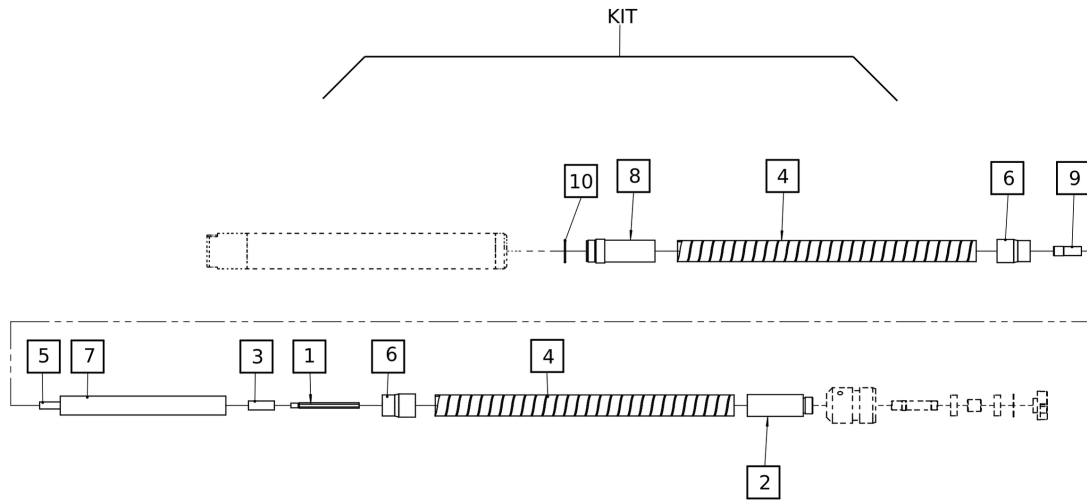

Tue Feb 06 07:53:35 UTC 2024

Item	Part No.	Name	Qty	L	C	SN INFO
1.2	4812337860	Coupling Repair Kit	1			

**Service, repair and wear part kits** 4812337859 Hose Repairing Kit

Item	Part No.	Name	Qty	L	C	SN INFO
KIT	4812337859	Hose Repairing Kit	1			
1	4812336016	Upper End Hex Bar	1			
2	4812336000	Coupling Pipe Sleeve	1			
3	4812336007	Coupling Key Chuck	1			
4	4812336018	Spiral	2			
5	4812336019	Flexible Shaft	5m			
6	4812336020	Out Spring Protector	2			
7	4812336021	Outer Casing	4.98m			
8	4812336022	Vibrator Pipe Sleeve	1			
9	4812336044	Needle Couple	1			
10	4812336009	O Ring	2			