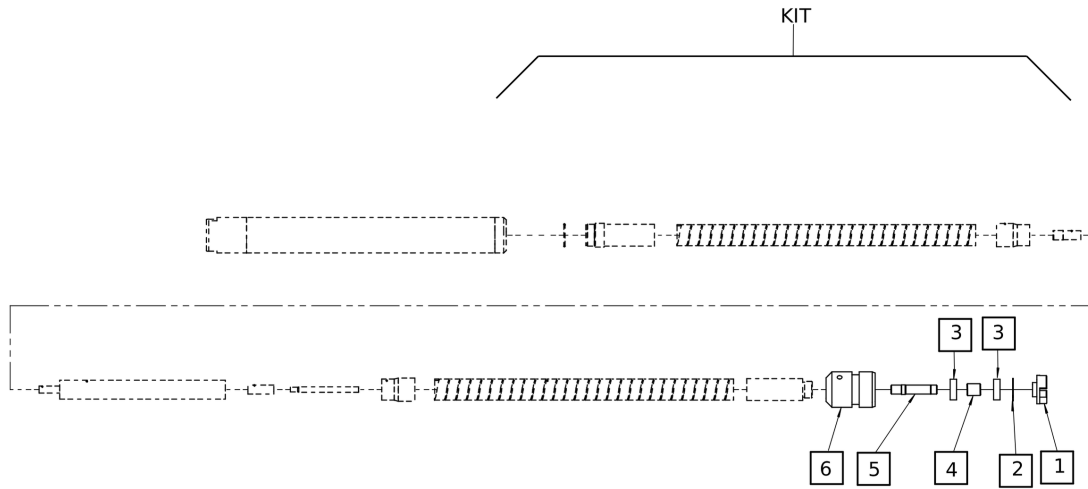

Service, repair and wear part kits 4812337860 Coupling Repair Kit

Item	Part No.	Name	Qty	L	C	SN INFO
KIT	4812337860	Coupling Repair Kit	1			
1	4812336001	Coupling Fork	1			
2	4812336002	Circlip	1			
3	4812336003	Bearing	2			
4	4812336004	Spacer	1			
5	4812336005	Hexagon Coupling	1			
6	4812336006	Coupling	1