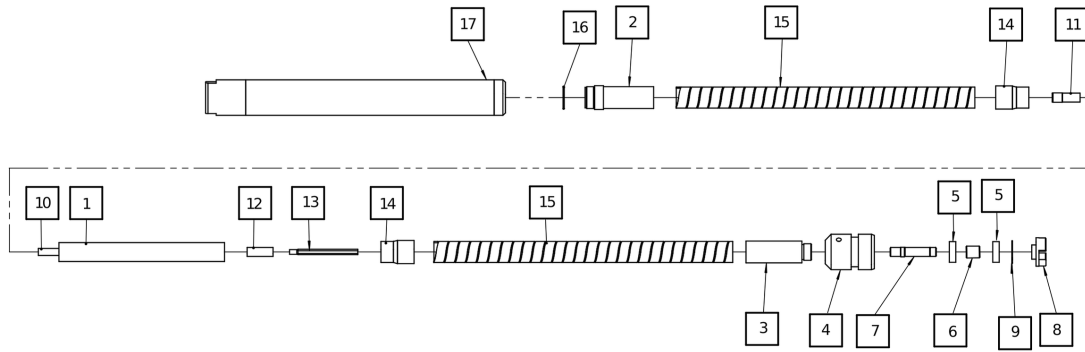

Tue Feb 06 07:53:35 UTC 2024

Item	Part No.	Name	Qty	L	C	SN INFO
1.2	4812337860	Coupling Repair Kit	1			

**Service, repair and wear part kits** 4812337859 Hose Repairing Kit

Item	Part No.	Name	Qty	L	C	SN INFO
KIT	4812337859	Hose Repairing Kit	1			
1	4812336016	Upper End Hex Bar	1			
2	4812336000	Coupling Pipe Sleeve	1			
3	4812336007	Coupling Key Chuck	1			
4	4812336018	Spiral	2			
5	4812336019	Flexible Shaft	5m			
6	4812336020	Out Spring Protector	2			
7	4812336021	Outer Casing	4.98m			
8	4812336022	Vibrator Pipe Sleeve	1			
9	4812336044	Needle Couple	1			
10	4812336009	O Ring	2			

**Mechanical Poker RP60** Mechanical Poker RP60

Item	Part No.	Name	Qty	L	C	SN INFO
1	4812336021	Outer Casing	4.98			
2	4812336022	Vibrator Pipe Sleeve	1			
3	4812336000	Coupling Pipe Sleeve	1			
4	4812336006	Coupling	1			
5	4812336003	Bearing	2			
6	4812336004	Spacer	1			
7	4812336005	Hexagon Coupling	1			
8	4812336001	Coupling Fork	1			
9	4812336002	Circlip	1			
10	4812336019	Flexible Shaft	5			
11	4812336044	Needle Couple	1			
12	4812336007	Coupling Key Chuck	1			
13	4812336016	Upper End Hex Bar	1			
14	4812336020	Out Spring Protector	2			
15	4812336018	Spiral	2			
16	4812336009	O Ring	1			