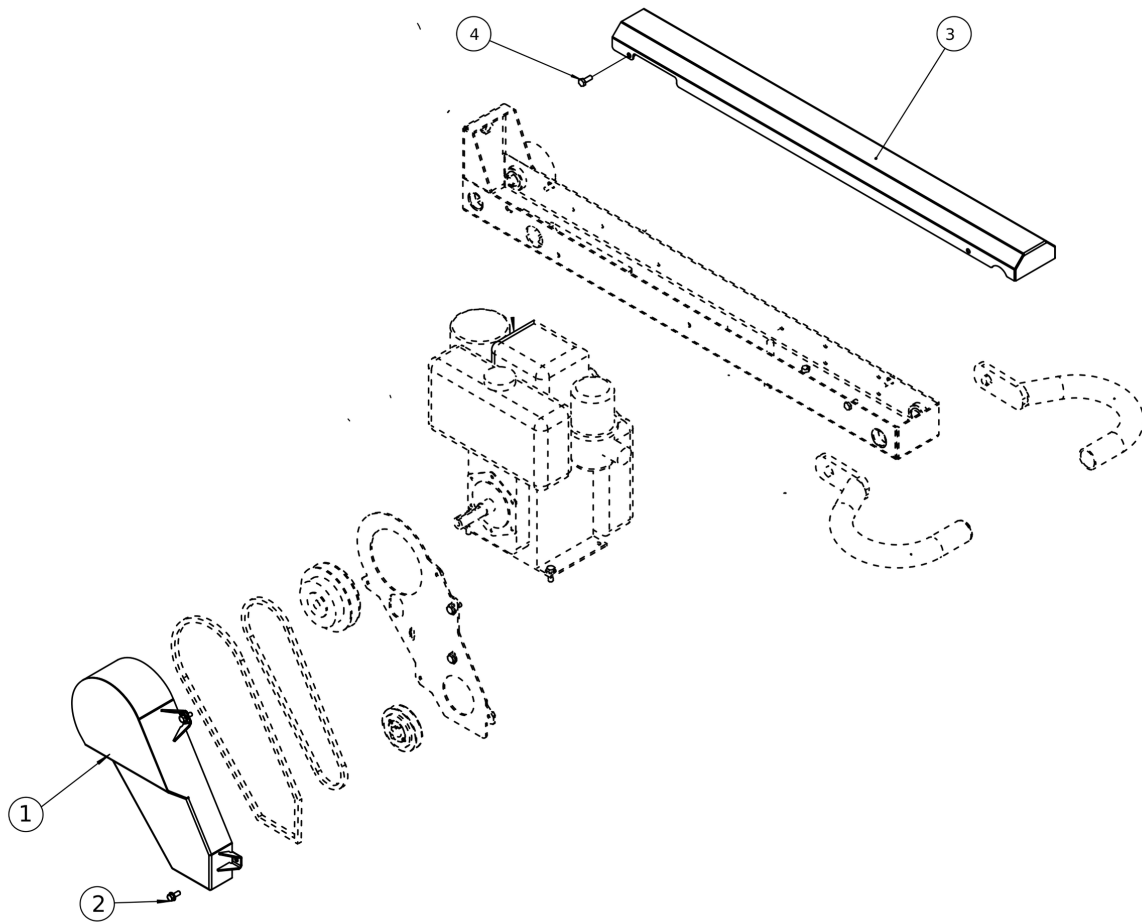

Refurbishing kits 4812334967 Refurbishing kit - covering

Item	Part No.	Name	Qty	L	C	SN INFO
1	4812334911	Belt guard	1			
2	4812086107	Hex. Flange bolt with teeth	4			
3	4812086180	Handle cover	1			
4	4812086181	Hex. Flange bolt with teeth	4