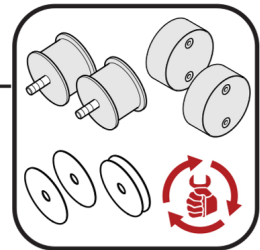

Please observe the safety instructions listed in the relevant Safety and operating instructions!

RR200D	1
Service, repair and wear part kits	
Kits-4812334843 Service, repair and wear part kits	2
Service, repair and wear part kits	
4812334963 Repair kit, shock-absorber	4
4812334964 Repair kit, transmission	5
4812334965 Repair kit, exciter unit	6
4812334966 Repair kit,Throttle control unit	7
Service parts	8
Refurbishing kits	
4812334967 Refurbishing kit - covering	9
Field kits	
Vulcolan Plate	10
Lubricants	
Vibratory plate with engine	
Vibratory plate with engine	11
Exciter	
Exciter	13
Working handle	
Working handle	15
Vulcolan Plate	
Vulcolan Plate	See page 10

RR200D

Item	Part No.	Name	Qty	L	C	SN INFO
10	-	Vibratory plate with engine	1			
20	-	Exciter	1			
30	-	Working handle	1			
40	-	Vulcolan Plate	1			

Service, repair and wear part kits Kits-4812334843 Service, repair and wear part kits