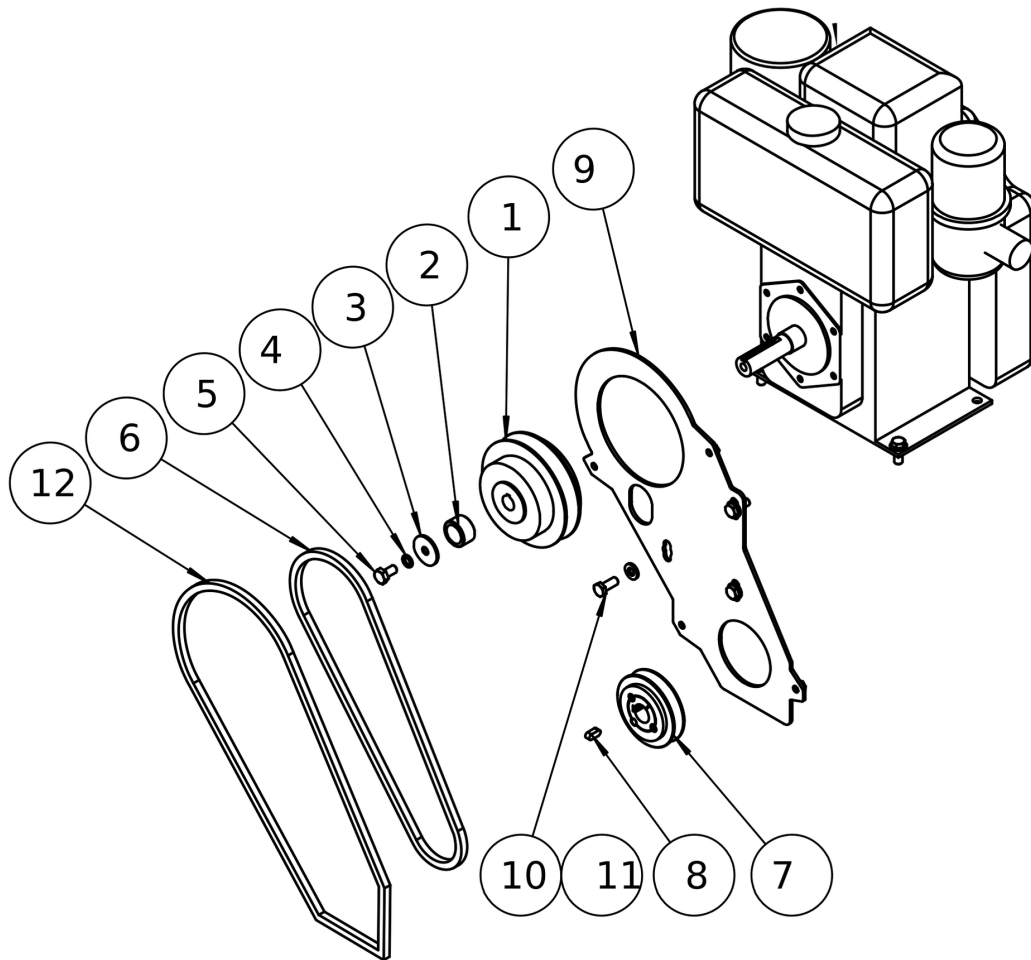

Service, repair and wear part kits 4812334963 Repair kit, shock-absorber

Item	Part No.	Name	Qty	L	C	SN INFO
1	4812086101	Shockmount	4			
2	4812086102	Connecting plate	1			
3	4812334894	Hex. Head screw	8			
4	4812086317	Lock washer	8			
5	4812086199	Shockmount	1			
6	4812086256	Nut	1			
7	4812334919	Hex. Head screw	1			
8	4812086202	Shockmount	2			
9	4812086162	Nylon bush	2			
10	4812086201	Handle bottom shaft	1			

Refer to Parts Online for the most up to date information. The printed information might be outdated.

Thu Jul 20 07:04:00 UTC 2023

Service, repair and wear part kits 4812334964 Repair kit, transmission

Item	Part No.	Name	Qty	L	C	SN INFO
1	4812334906	Centrifugal clutch	1			
2	4812334907	Spacer	1			
3	4812334908	Washer	1			
4	4812086136	Schnorr locking disc	1			
5	4812334909	Hex. Head screw	1			
6	4812334910	Belt	1			
7	4812086151	Pulley	1			
8	4812086150	Key	1			
9	4812086129	Inner belt guard	1			
10	4812086345	Hex. Head screw	3			
11	4812086232	Washer	3			
12	4812086120	PVC Seal	1			

Refer to Parts Online for the most up to date information. The printed information might be outdated.

Thu Jul 20 07:04:00 UTC 2023

Service, repair and wear part kits 4812334965 Repair kit, exciter unit

Item	Part No.	Name	Qty	L	C	SN INFO
1	4812086148	Oil Seal	1			
2	4812086146	Bearing	4			
3	4812086133	Hex. socket set screw with cone point	1			
4	4812086138	Pin	1			
5	4812086139	Bearing housing	1			
6	PNNA	Hex. Head screw	1			
7	4812086140	Schnorr locking disc spring	1			
8	4812086141	Bearing	2			
9	4812086142	Retaining rings for bores	1			
10	4812086143	Piston	1			
11	4812086144	O-ring	1			
12	4812086145	Oil Seal	1			
13	4812086153	Retaining rings for shaft	2			
14	4812086156	Key	1			
15	4812086153	Retaining rings for shaft	2			

Item	Part No.	Name	Qty	L	C	SN INFO
1	4812334925	Hex. Head screw	2			
2	4812334870	SPRING LOCK WASHER M6 ZINC PLATE	2			
3	4812086205	Throttle lever	1			
4	4812334924	Gas cable	1			

Service, repair and wear part kits Service parts