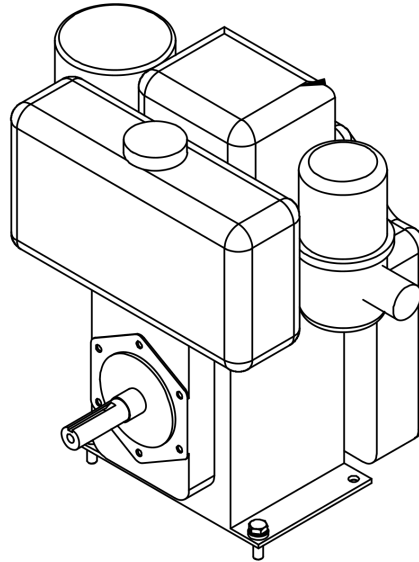

Refer to Parts Online for the most up to date information. The printed information might be outdated.

Thu Jul 20 07:04:00 UTC 2023

Service, repair and wear part kits 4812334964 Repair kit, transmission

Item	Part No.	Name	Qty	L	C	SN INFO
1	4812334906	Centrifugal clutch	1			
2	4812334907	Spacer	1			
3	4812334908	Washer	1			
4	4812086136	Schnorr locking disc	1			
5	4812334909	Hex. Head screw	1			
6	4812334910	Belt	1			
7	4812086151	Pulley	1			
8	4812086150	Key	1			
9	4812086129	Inner belt guard	1			
10	4812086345	Hex. Head screw	3			
11	4812086232	Washer	3			
12	4812086120	PVC Seal	1			

Refer to Parts Online for the most up to date information. The printed information might be outdated.

Thu Jul 20 07:04:00 UTC 2023

Service, repair and wear part kits 4812334965 Repair kit, exciter unit

Item	Part No.	Name	Qty	L	C	SN INFO
1	4812086148	Oil Seal	1			
2	4812086146	Bearing	4			
3	4812086133	Hex. socket set screw with cone point	1			
4	4812086138	Pin	1			
5	4812086139	Bearing housing	1			
6	PNNA	Hex. Head screw	1			
7	4812086140	Schnorr locking disc spring	1			
8	4812086141	Bearing	2			
9	4812086142	Retaining rings for bores	1			
10	4812086143	Piston	1			
11	4812086144	O-ring	1			
12	4812086145	Oil Seal	1			
13	4812086153	Retaining rings for shaft	2			
14	4812086156	Key	1			
15	4812086153	Retaining rings for shaft	2			

Item	Part No.	Name	Qty	L	C	SN INFO
1	4812334925	Hex. Head screw	2			
2	4812334870	SPRING LOCK WASHER M6 ZINC PLATE	2			
3	4812086205	Throttle lever	1			
4	4812334924	Gas cable	1			

Service, repair and wear part kits Service parts