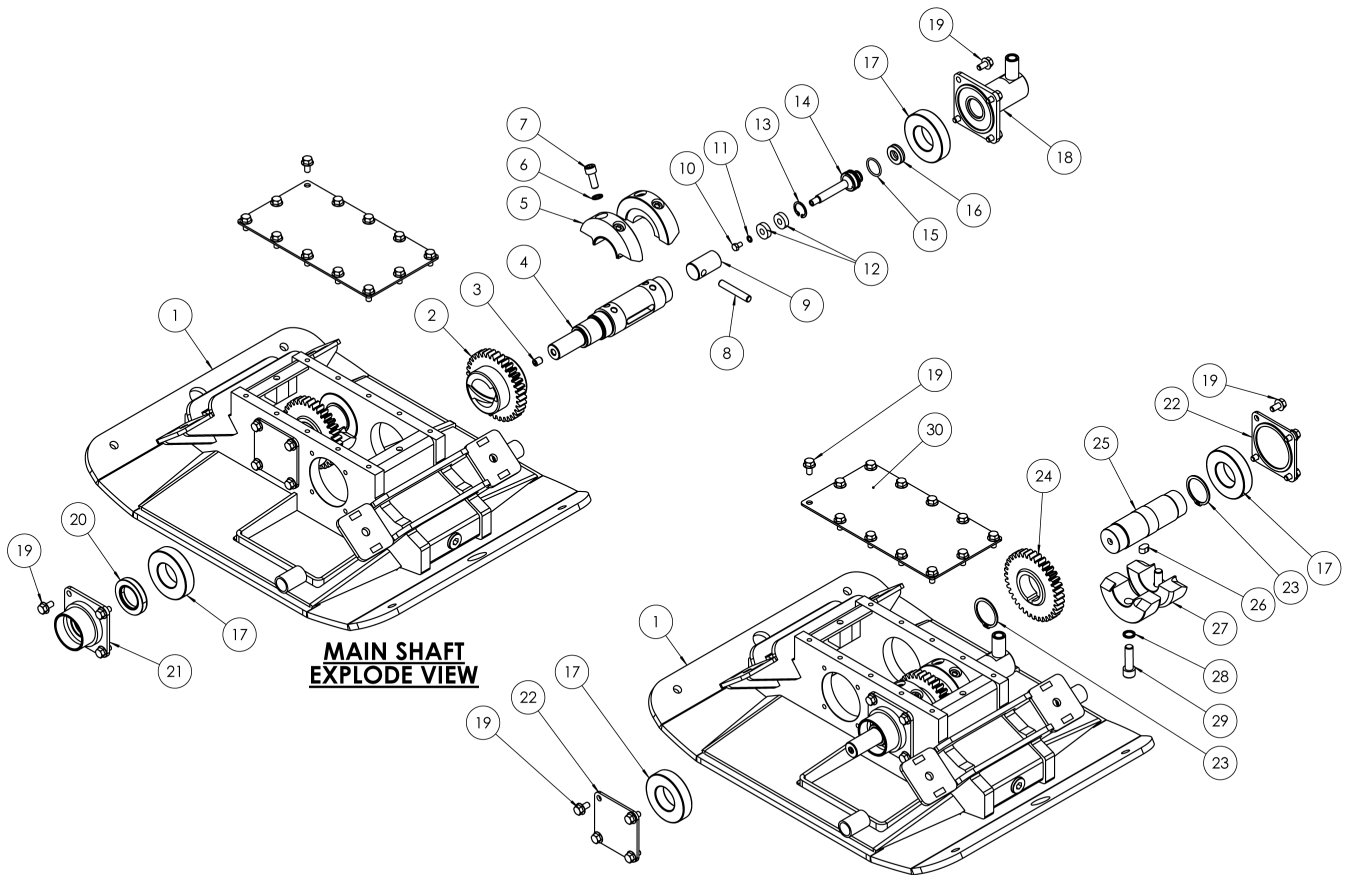

Exciter Exciter

Item	Part No.	Name	Qty	L	C	SN INFO
1	4812086100	Baseplate	NA			
2	4812086132	Adjustmentgear	1			
3	4812086133	Hex. socket set screw with cone point	NA			
4	4812086134	Main Shaft	NA			
5	4812334941	Eccentric Weight	2			
6	4812086136	Schnorr locking disc	4			
7	4812086137	Hex. Soc. Head cap screw	4			
8	4812086138	Pin	1			
9	4812086139	Bearing housing	1			
10	PNNA	Hex. Head screw	1			
11	4812086140	Schnorr locking disc spring	NA			
12	4812086141	Bearing	2			
13	4812086142	Retaining rings for bores	1			
14	4812086143	Piston	1			

Refer to Parts Online for the most up to date information. The printed information might be outdated.

Thu Jul 20 07:04:04 UTC 2023