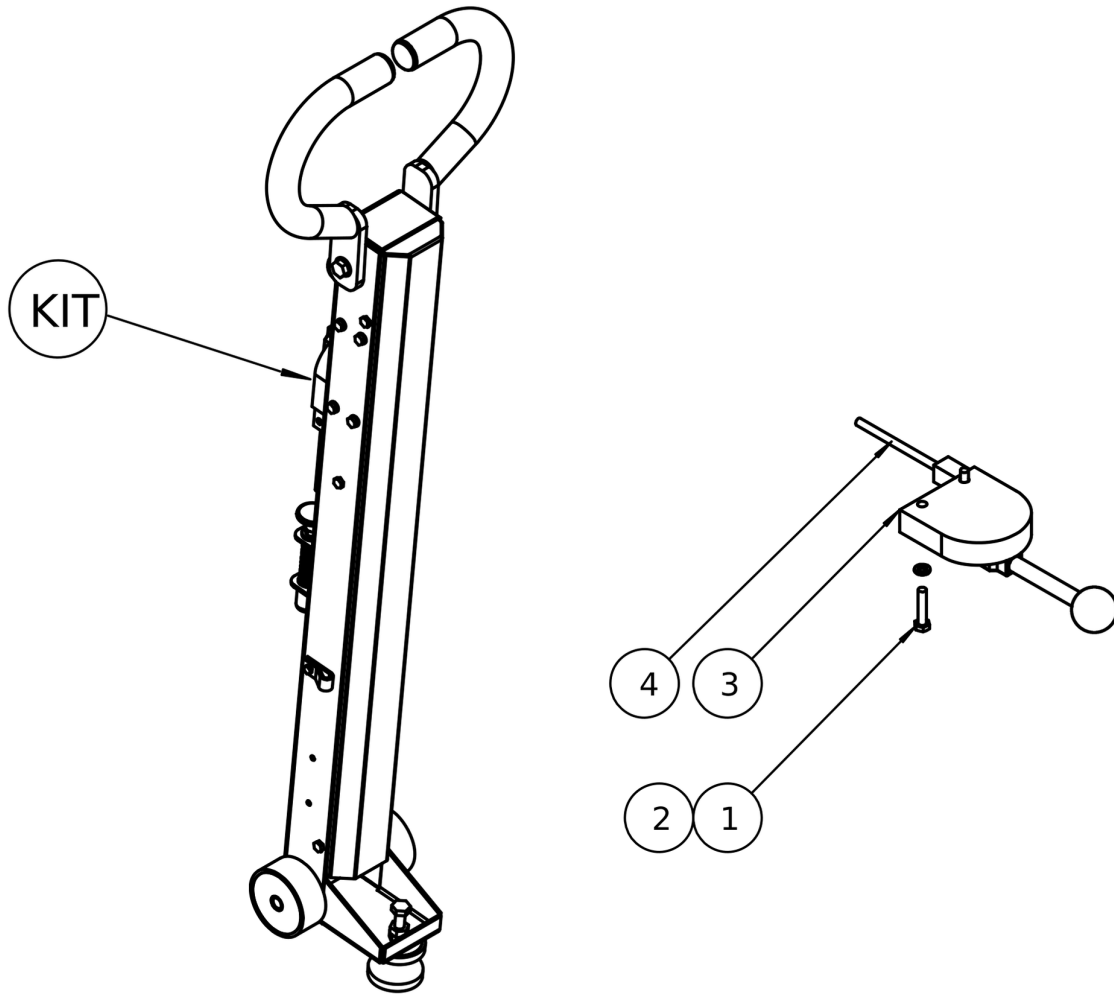

Refer to Parts Online for the most up to date information. The printed information might be outdated.

Thu Jul 20 07:04:00 UTC 2023

Service, repair and wear part kits 4812334965 Repair kit, exciter unit

Item	Part No.	Name	Qty	L	C	SN INFO
1	4812086148	Oil Seal	1			
2	4812086146	Bearing	4			
3	4812086133	Hex. socket set screw with cone point	1			
4	4812086138	Pin	1			
5	4812086139	Bearing housing	1			
6	PNNA	Hex. Head screw	1			
7	4812086140	Schnorr locking disc spring	1			
8	4812086141	Bearing	2			
9	4812086142	Retaining rings for bores	1			
10	4812086143	Piston	1			
11	4812086144	O-ring	1			
12	4812086145	Oil Seal	1			
13	4812086153	Retaining rings for shaft	2			
14	4812086156	Key	1			
15	4812086153	Retaining rings for shaft	2			

Item	Part No.	Name	Qty	L	C	SN INFO
1	4812334925	Hex. Head screw	2			
2	4812334870	SPRING LOCK WASHER M6 ZINC PLATE	2			
3	4812086205	Throttle lever	1			
4	4812334924	Gas cable	1			

Service, repair and wear part kits Service parts