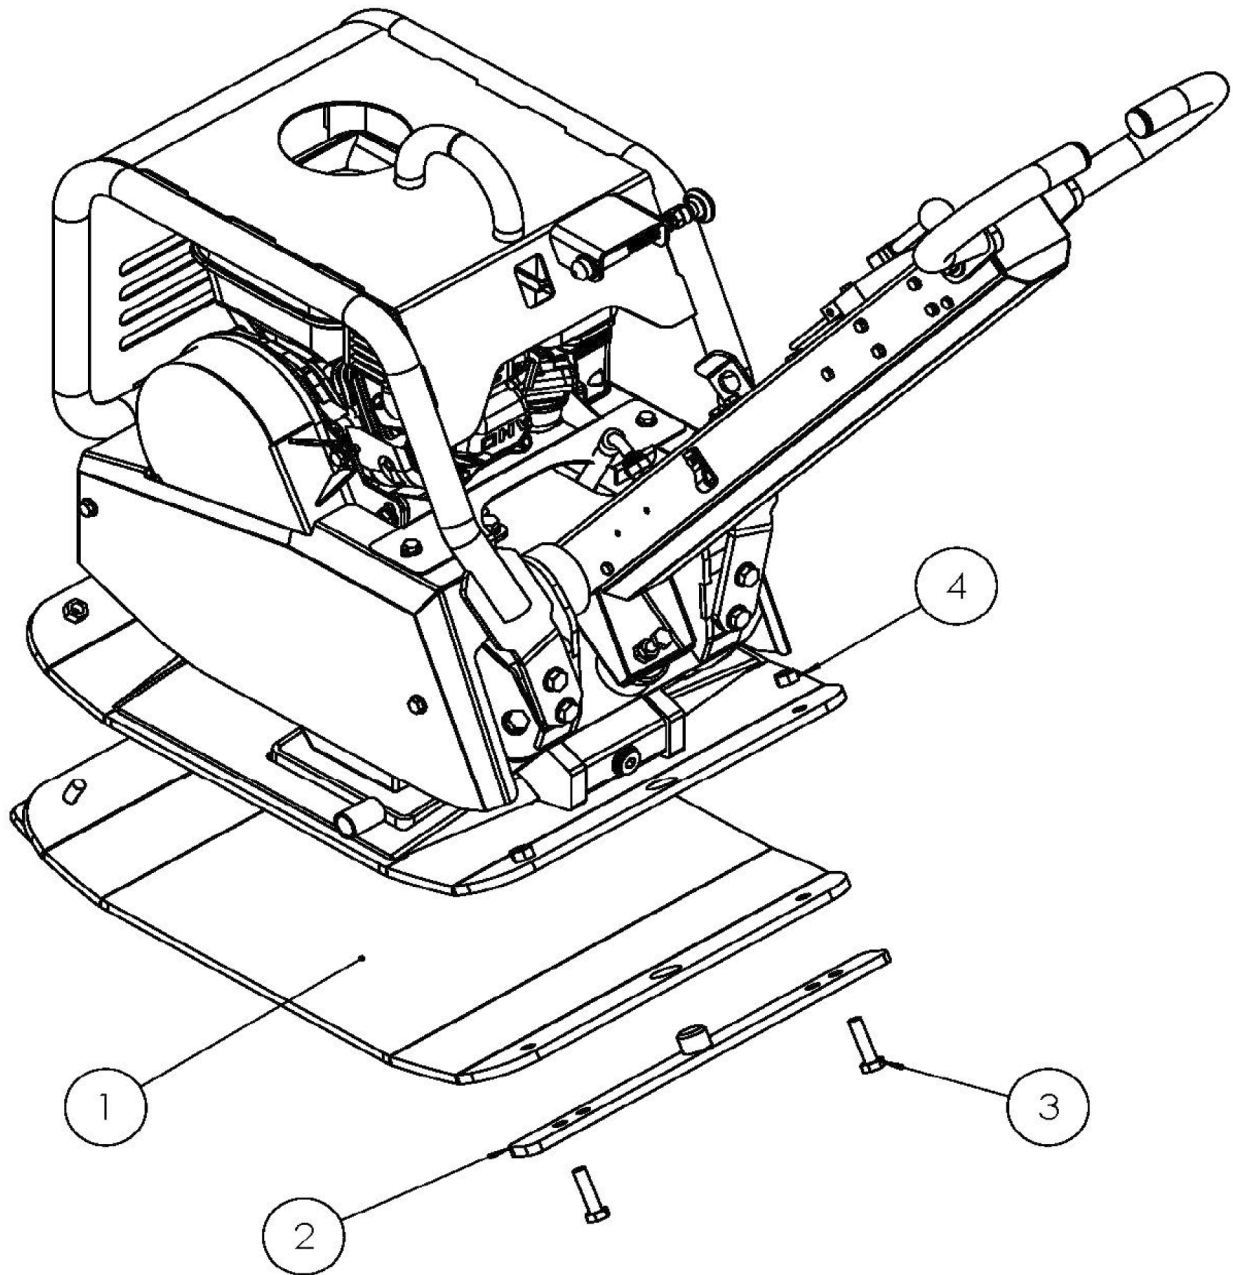

Field kits Vulcolan Plate

Item	Part No.	Name	Qty	L	C	SN INFO
1	4812334926	Vulcolan plate	1			
2	4812334927	Vulcolan holder	2			
3	PNNA	Hex. Head screw	4			
4	PNNA	Hex. nut	4			

Refer to Parts Online for the most up to date information. The printed information might be outdated.

Thu Jul 20 07:04:02 UTC 2023