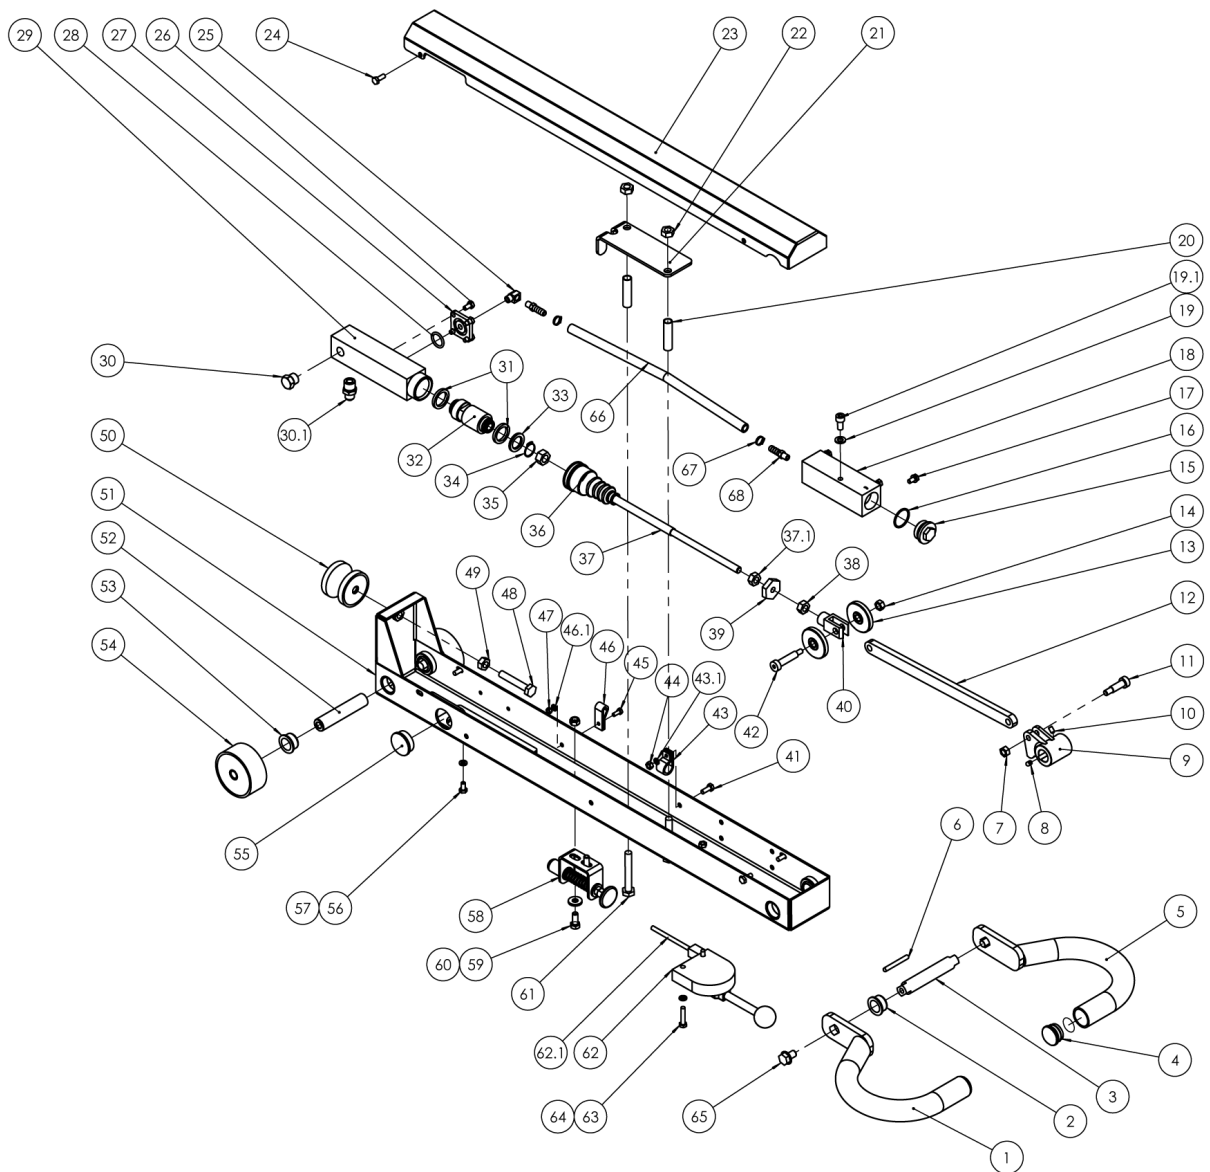

Working handle Working handle

Item	Part No.	Name	Qty	L	C	SN INFO
1	4812086161	Right guide handle	1			
2	4812086162	Nylon bush	2			
3	4812086163	Reverse handle shaft	1			
4	4812086164	Plastic plug	2			
5	4812086165	Left guide handle	1			
6	4812086166	Key	1			
7	4812336084	Self locking nut	1			
8	4812086167	Hex. socket set screw with cup point	1			

Refer to Parts Online for the most up to date information. The printed information might be outdated.

Thu Jul 20 07:04:05 UTC 2023