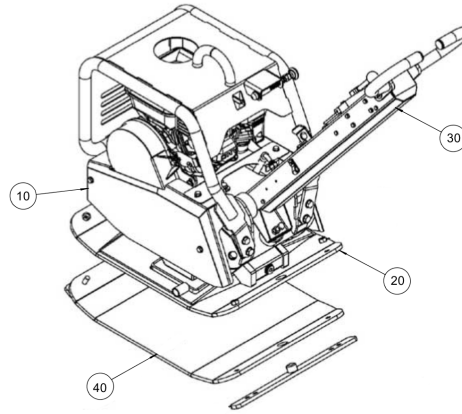

RR200D

Item	Part No.	Name	Qty	L	C	SN INFO
10	-	Vibratory plate with engine	1			
20	-	Exciter	1			
30	-	Working handle	1			
40	-	Vulcolan Plate	1			

Service, repair and wear part kits Kits-4812334843 Service, repair and wear part kits