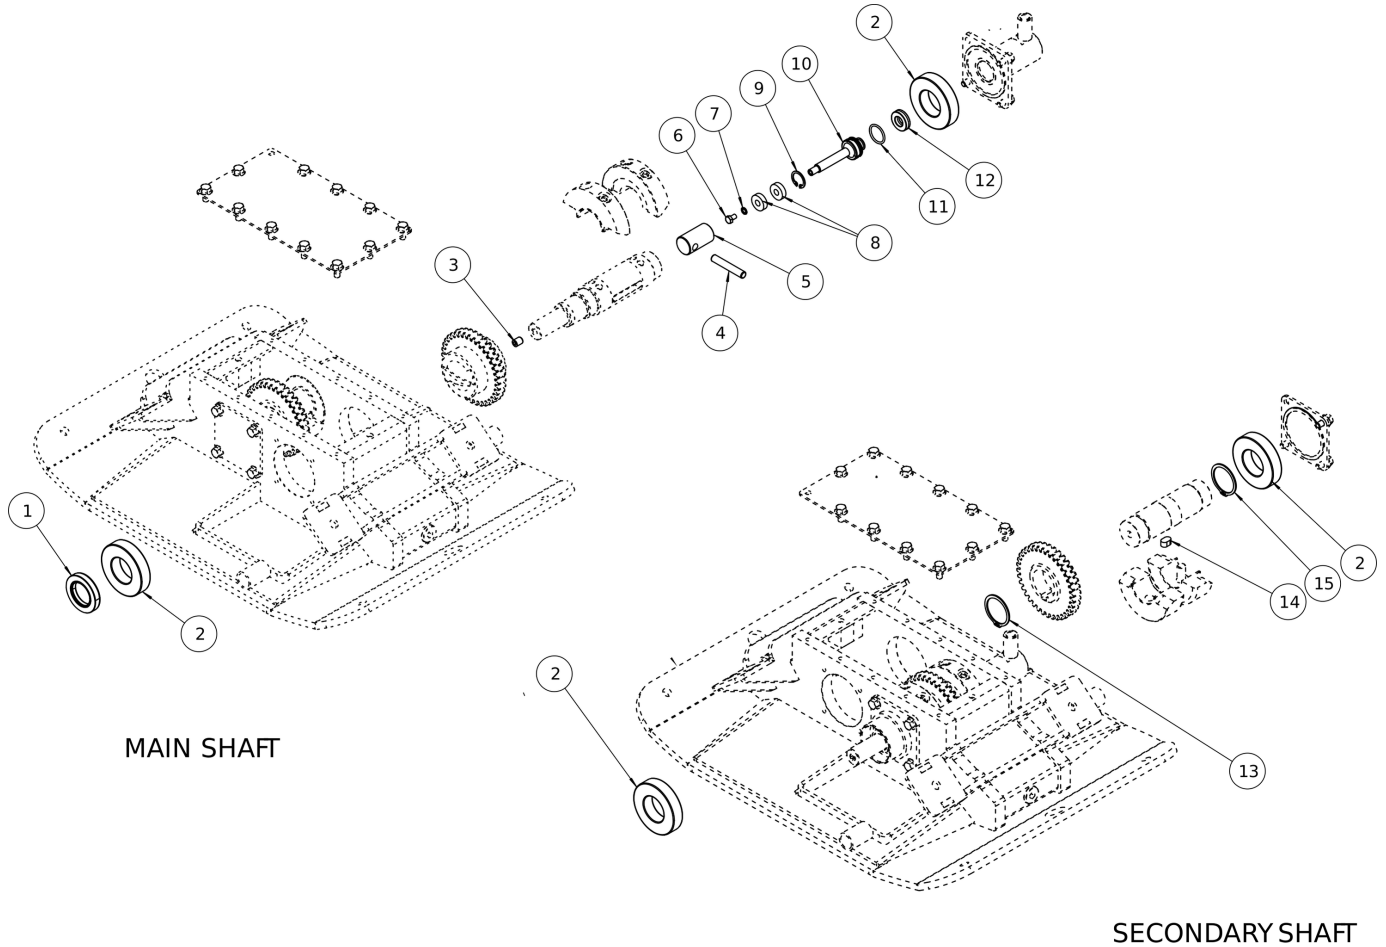

Refer to Parts Online for the most up to date information. The printed information might be outdated.

Thu Jul 20 07:04:00 UTC 2023

Service, repair and wear part kits 4812334964 Repair kit, transmission

Item	Part No.	Name	Qty	L	C	SN INFO
1	4812334906	Centrifugal clutch	1			
2	4812334907	Spacer	1			
3	4812334908	Washer	1			
4	4812086136	Schnorr locking disc	1			
5	4812334909	Hex. Head screw	1			
6	4812334910	Belt	1			
7	4812086151	Pulley	1			
8	4812086150	Key	1			
9	4812086129	Inner belt guard	1			
10	4812086345	Hex. Head screw	3			
11	4812086232	Washer	3			
12	4812086120	PVC Seal	1			

Refer to Parts Online for the most up to date information. The printed information might be outdated.

Thu Jul 20 07:04:00 UTC 2023

Service, repair and wear part kits 4812334965 Repair kit, exciter unit

Item	Part No.	Name	Qty	L	C	SN INFO
1	4812086148	Oil Seal	1			
2	4812086146	Bearing	4			
3	4812086133	Hex. socket set screw with cone point	1			
4	4812086138	Pin	1			
5	4812086139	Bearing housing	1			
6	PNNA	Hex. Head screw	1			
7	4812086140	Schnorr locking disc spring	1			
8	4812086141	Bearing	2			
9	4812086142	Retaining rings for bores	1			
10	4812086143	Piston	1			
11	4812086144	O-ring	1			
12	4812086145	Oil Seal	1			
13	4812086153	Retaining rings for shaft	2			
14	4812086156	Key	1			
15	4812086153	Retaining rings for shaft	2			

Item	Part No.	Name	Qty	L	C	SN INFO
1	4812334925	Hex. Head screw	2			
2	4812334870	SPRING LOCK WASHER M6 ZINC PLATE	2			
3	4812086205	Throttle lever	1			
4	4812334924	Gas cable	1			

Service, repair and wear part kits Service parts