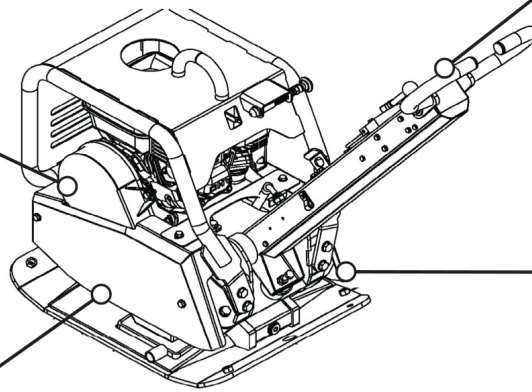

Please observe the safety instructions listed in the relevant Safety and operating instructions!

RR200D	1
Service, repair and wear part kits	
Kits-4812334843 Service, repair and wear part kits	2
Service, repair and wear part kits	
4812334963 Repair kit, shock-absorber	4
4812334964 Repair kit, transmission	5
4812334965 Repair kit, exciter unit	6
4812334966 Repair kit,Throttle control unit	7
Service parts	8
Refurbishing kits	
4812334967 Refurbishing kit - covering	9
Field kits	
Vulcolan Plate	10
Lubricants	
Vibratory plate with engine	
Vibratory plate with engine	11
Exciter	
Exciter	13
Working handle	
Working handle	15
Vulcolan Plate	
Vulcolan Plate	See page 10

RR200D

Item	Part No.	Name	Qty	L	C	SN INFO
10	-	Vibratory plate with engine	1			
20	-	Exciter	1			
30	-	Working handle	1			
40	-	Vulcolan Plate	1			

Service, repair and wear part kits Kits-4812334843 Service, repair and wear part kits