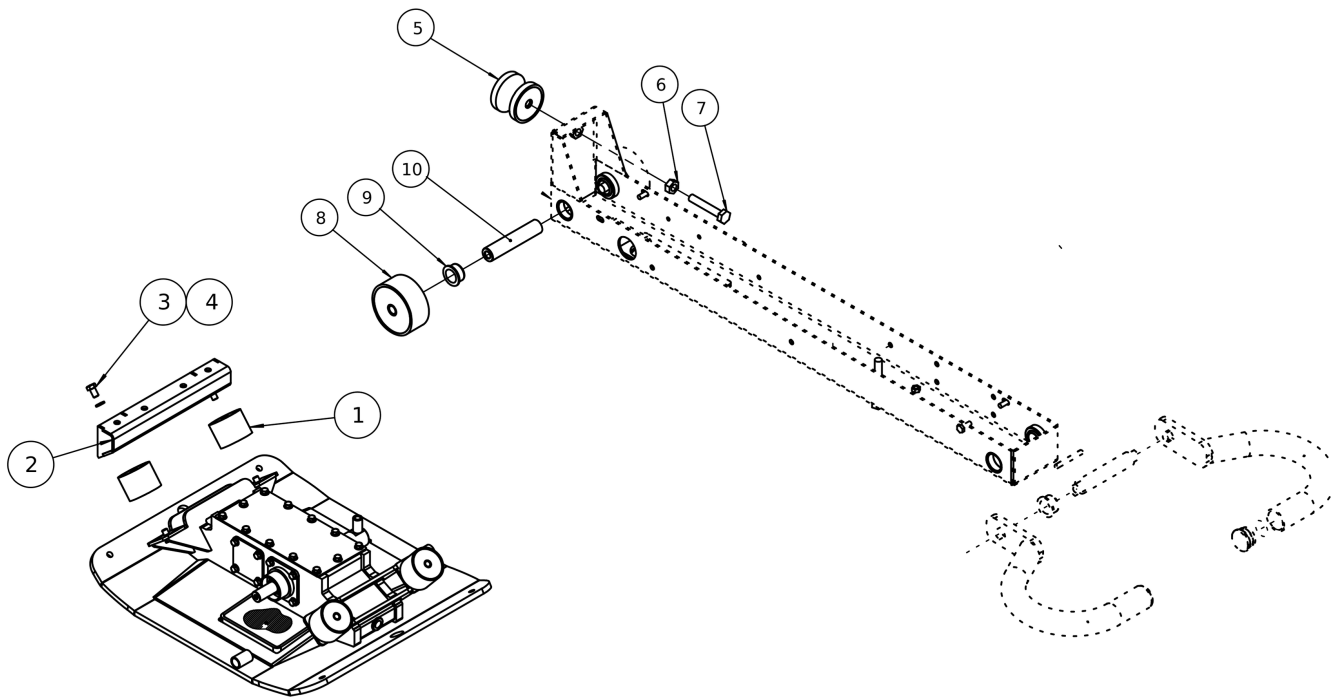

Service, repair and wear part kits 4812334963 Repair kit, shock-absorber

Item	Part No.	Name	Qty	L	C	SN INFO
1	4812086101	Shockmount	4			
2	4812086102	Connecting plate	1			
3	4812334894	Hex. Head screw	8			
4	4812086317	Lock washer	8			
5	4812086199	Shockmount	1			
6	4812086256	Nut	1			
7	4812334919	Hex. Head screw	1			
8	4812086202	Shockmount	2			
9	4812086162	Nylon bush	2			
10	4812086201	Handle bottom shaft	1			

Refer to Parts Online for the most up to date information. The printed information might be outdated.

Thu Jul 20 07:04:00 UTC 2023