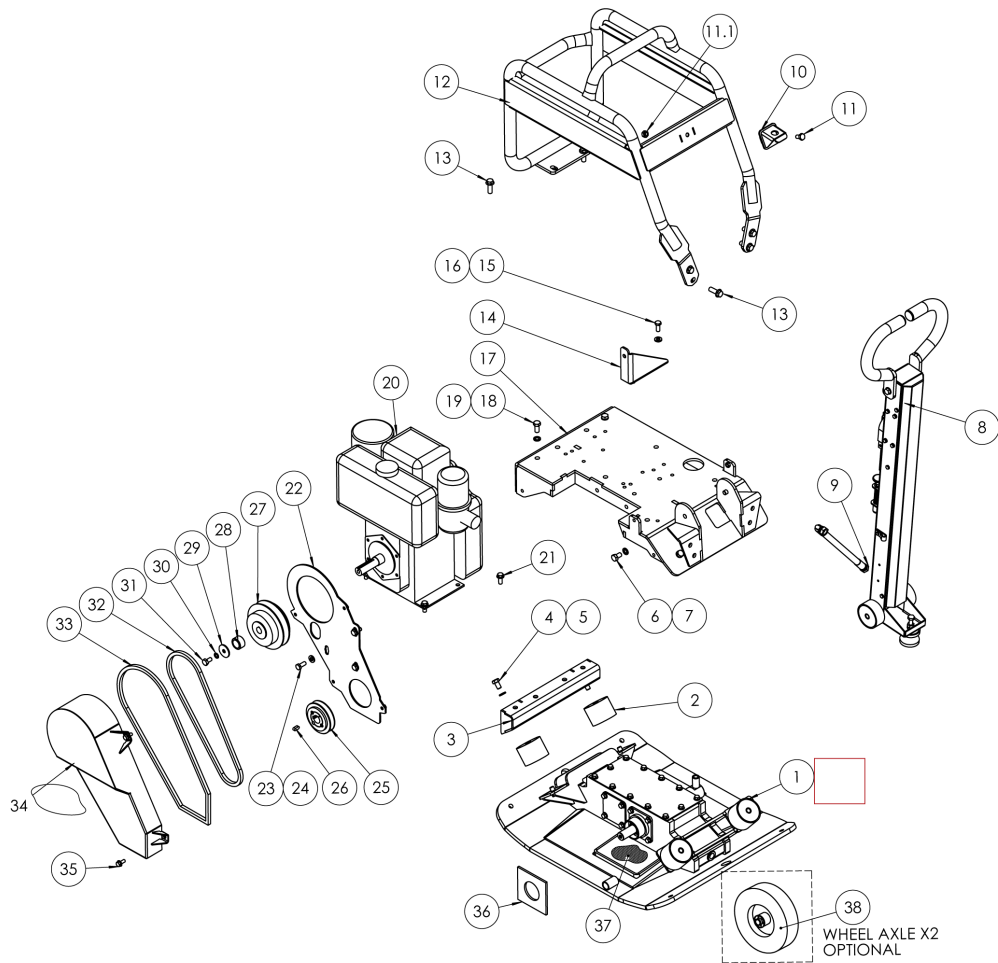

Field kits Vulcolan Plate

Item	Part No.	Name	Qty	L	C	SN INFO
1	4812334926	Vulcolan plate	1			
2	4812334927	Vulcolan holder	2			
3	PNNA	Hex. Head screw	4			
4	PNNA	Hex. nut	4			

Refer to Parts Online for the most up to date information. The printed information might be outdated.

Thu Jul 20 07:04:02 UTC 2023

Vibratory plate with engine Vibratory plate with engine

Item	Part No.	Name	Qty	L	C	SN INFO
1	4812086100	Baseplate	1			
2	4812086101	Shockmount	4			
3	4812086102	Connecting plate	1			
4	4812334894	Hex. Head screw	8			
5	4812334895	Lock washer	8			
6	4812334894	Hex. Head screw	2			
7	4812334895	Lock washer	2			
8	4812334896	Handle	1			
9	4812086105	Hydraulic pipe	1			
10	4812334897	Handle stopper assy.	1			
11	4812336064	Hex. Head screw	1			
11.1	4812334920	Nut	1			
12	4812334898	Protective frame	1			
13	4812086114	Hex. Flange bolt with teeth	6			
14	4812334899	Bracket	1			

Refer to Parts Online for the most up to date information. The printed information might be outdated.

Thu Jul 20 07:04:04 UTC 2023

Item	Part No.	Name	Qty	L	C	SN INFO
15	4812334901	Hex. Head screw	2			
16	4812334902	Washer	2			
17	4812334903	Engine base	1			
18	4812334904	Hex. Head screw	2			
19	4812334895	Lock washer	2			
20	4812334886	GREAVES 1520 DIESEL 5HP	1			
21	4812334905	Hex. Flange bolt with teeth	4			
22	4812086129	Inner belt guard	1			
23	4812334901	Hex. Head screw	3			
24	4812334902	Washer	3			
25	4812086151	Pulley	1			
26	4812086150	Key	1			
27	4812334906	Centrifugal clutch	1			
28	4812334907	Spacer	1			
29	4812334908	Washer	1			
30	4812086136	Schnorr locking disc	1			
31	4812334909	Hex. Head screw	1			
32	4812334910	Belt	1			
33	4812086120	PVC Seal	1			
34	4812334911	Belt guard	1			
35	4812086107	Hex. Flange bolt with teeth	4			
36	4812086122	Belt guard seal	1			
37	4812086123	Belt guard rubber spacer	1			
38	4812086124	Wheel axle	1			