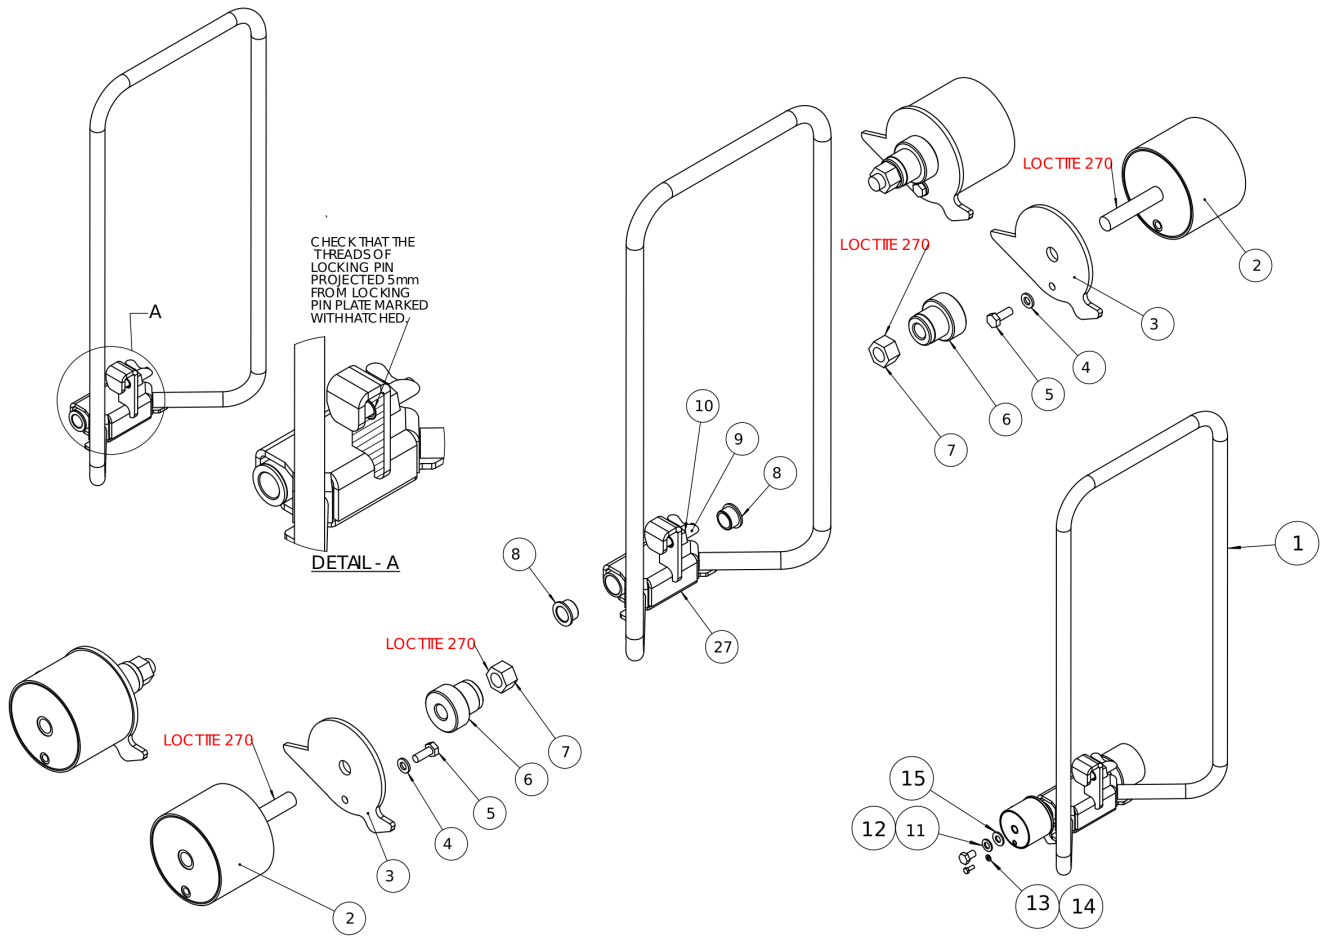

Field kits 4812334980 Vulkollan Plat

Item	Part No.	Name	Qty	L	C	SN INFO
1	4812086359	Vulkollan	1			
2	PNNA	Hex. Head screw	2			
3	4812086360	Bracket for Vulkollan	1			
4	PNNA	Self locking nut	2			

Refer to Parts Online for the most up to date information. The printed information might be outdated.

Refer to Parts Online for the most up to date information. The printed information might be outdated.

Wed Apr 03 08:51:59 UTC 2024

Field kits 4812334978 Comfort handle

Item	Part No.	Name	Qty	L	C	SN INFO
1	4812086423	Handle Complete Assembly	1			
2	4812086397	Rubber Mounting	2			
3	4812086398	Joining Plate	2			
4	4812334870	Spring Lock Washer	2			
5	PNNA	Hex.head screw	2			
6	4812086422	Handle pin	2			
7	4812086280	Hex.Nut With Plastic Insert	2			
8	4812086298	Nylon Bush	2			
9	4812086236	Locking pin with thread	1			
10	4812086237	Hex. nut	1			
11	4812086317	Spring Lock Washer	2			
12	4812334894	Hex.Head Screw	2			

Refer to Parts Online for the most up to date information. The printed information might be outdated.

Wed Apr 03 08:52:00 UTC 2024

Item	Part No.	Name	Qty	L	C	SN INFO
13	4812334870	Spring Lock Washer	2			
14	4812086229	Hex.Head Screw	2			
15	4812086277	Plain Washer	2			

Refer to Parts Online for the most up to date information. The printed information might be outdated.

Wed Apr 03 08:52:01 UTC 2024

Item	Part No.	Name	Qty	L	C	SN INFO
19	PNNA	Plain Washer	2			
20	4812086339	Pvc Seal	1			
21	4812086387	Engine	1			
21.1	4812086350	Self Locking Nut	2			
22	4812086277	Plain Washer	2			
22	4812086314	Wheel Axle Assembly	1			
23	4812086313	Wheel	2			
24	4812086190	Retaining Ring For Shaft	2			
25	4812086389	Centrifugal Clutch Assy.	1			
26	PNNA	Washer	1			
27	4812086119	Washer	1			
28	4812086337	Hex.Head Screw	1			
29	4812086372	Belt	1			
30	PNNA	Set Deflector	1			