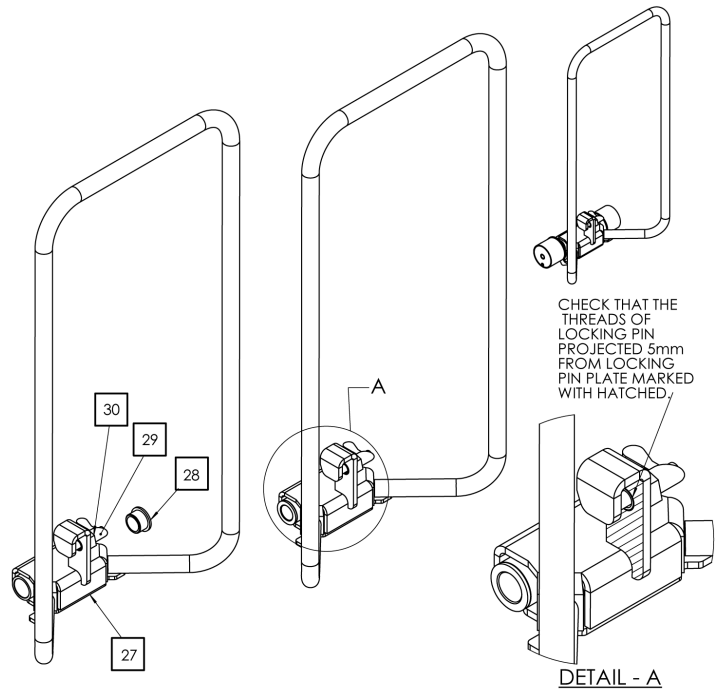

Refer to Parts Online for the most up to date information. The printed information might be outdated.

Wed Apr 03 08:52:01 UTC 2024

Item	Part No.	Name	Qty	L	C	SN INFO
19	PNNA	Plain Washer	2			
20	4812086339	Pvc Seal	1			
21	4812086387	Engine	1			
21.1	4812086350	Self Locking Nut	2			
22	4812086277	Plain Washer	2			
22	4812086314	Wheel Axle Assembly	1			
23	4812086313	Wheel	2			
24	4812086190	Retaining Ring For Shaft	2			
25	4812086389	Centrifugal Clutch Assy.	1			
26	PNNA	Washer	1			
27	4812086119	Washer	1			
28	4812086337	Hex.Head Screw	1			
29	4812086372	Belt	1			
30	PNNA	Set Deflector	1			

Wed Apr 03 08:52:02 UTC 2024

ASSEMBLY OF RIGHT RUBBER MOUNTINGASSEMBLY OF LEFT RUBBER MOUNTING

Item	Part No.	Name	Qty	L	C	SN INFO
1	4812086315	Base plate assembly	1			
2	4812086186	Plug	1			
3	4812086301	Spring Lock	4			
4	4812086293	Hex. Head screw	4			
5	4812086321	Rear Cover	1			
6	4812086322	O Ring	2			
7	4812086323	Ball Bearing	2			
8	4812086324	Eccentric shaft	1			
9	4812086281	Key	1			
10	4812086325	Oil Seal	1			
11	4812086326	Front Cover	1			
12	4812086327	Conical Dented Washer	4			
13	4812086328	Countersunk Head Screw	4			
14	4812086169	Hex.Socket Set Screw With Cup Point	2			
15	4812086329	Pulley	1			
16	4812086330	Washer	1			
17	4812086331	Schnorr Locking Washer	1			