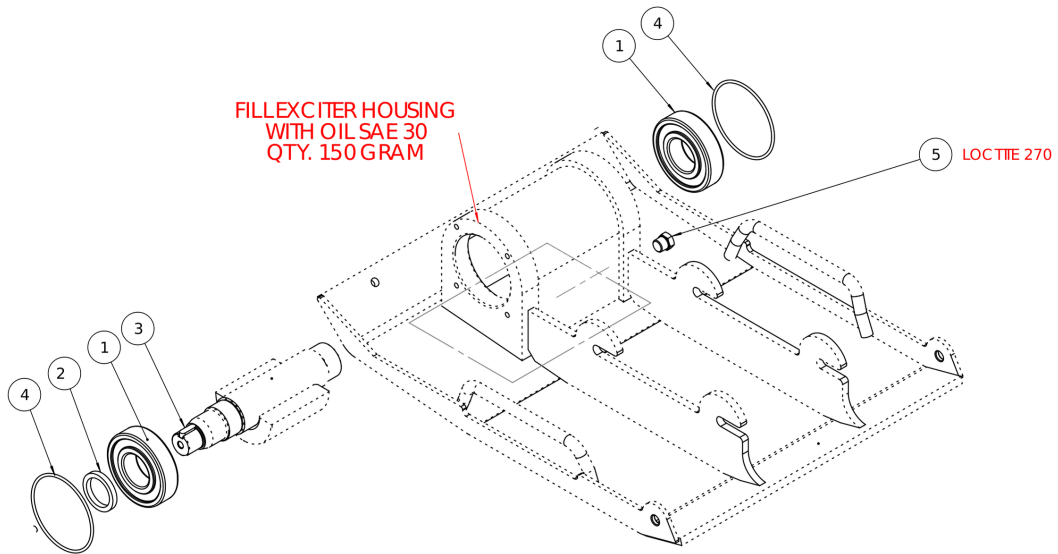

Service, repair and wear part kits 4812334975 Repair kit, exciter unit

Item	Part No.	Name	Qty	L	C	SN INFO
1	4812086323	Ball Bearing	2			
2	4812086325	Oil Seal	1			
3	4812086281	Key	1			
4	4812086322	O Ring	2			
5	4812086383	Oil Plug	2