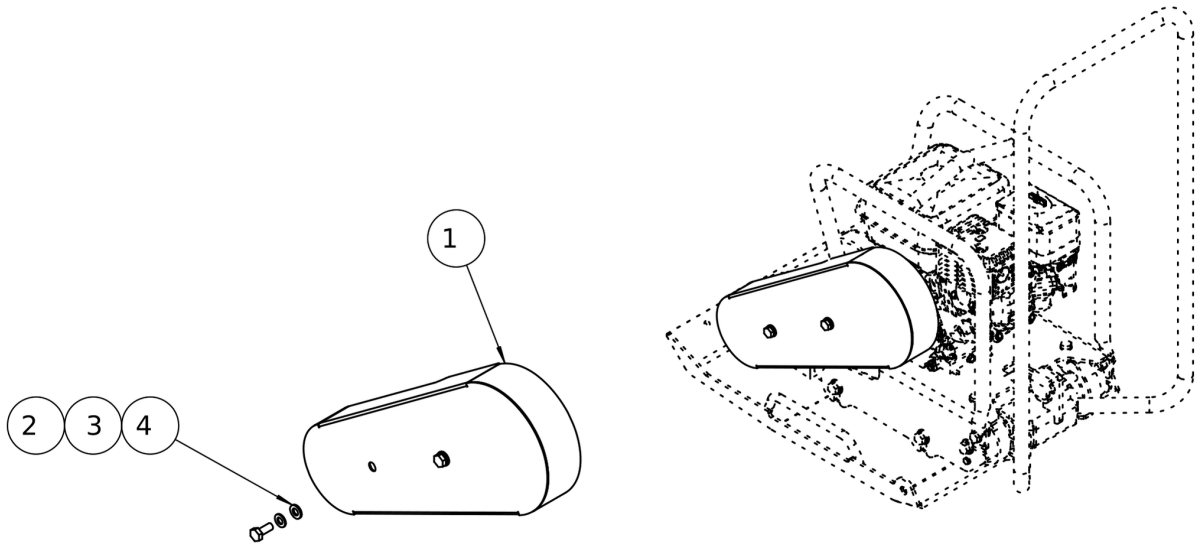

Refurbishing kits 4812334974 Refurbishing kit - covering

Item	Part No.	Name	Qty	L	C	SN INFO
1	4812086421	Belt Guard Assembly	1			
2	4812086345	Hex.Head Screw	2			
3	4812086225	Spring Lock Washer	2			
4	4812334991	Washer	2