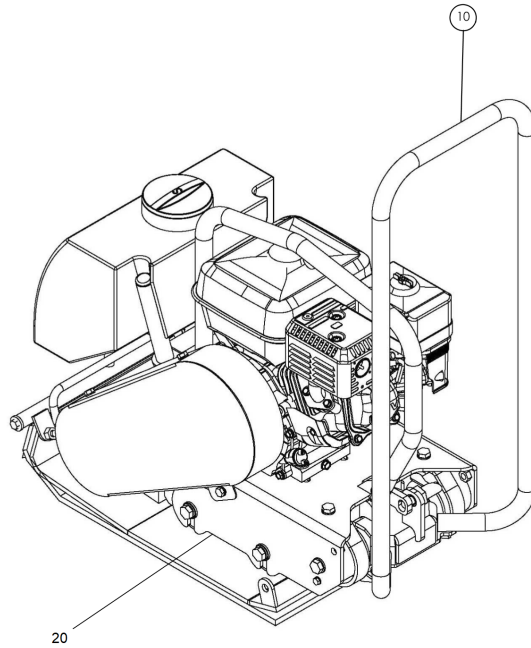

PARTS CATALOGUE

RV100

Forward Plate

ENGINE:

Honda GX160

PART NUMBER :

4812334803

General information

RV100

Item	Part No.	Name	Qty	L	C	SN INFO
10	PNNA	Engine withFrame	1			
20	PNNA	Base Plate with Exciter Unit	1			

Service, repair and wear part kits Kits-4812334803 Service, repair and wear part kits

Item	Part No.	Name	Qty	L	C	SN INFO
1	Service, repair and wear part kits	Service, repair and wear part kits				
1.1	4812334977	Repair kit, shock-absorber	1			