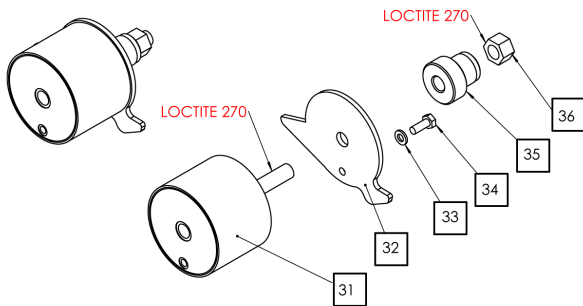

Refer to Parts Online for the most up to date information. The printed information might be outdated.

Wed Apr 03 08:52:01 UTC 2024

Base Plate with Exciter Unit Base Plate with Exciter Unit

Refer to Parts Online for the most up to date information. The printed information might be outdated.

Wed Apr 03 08:52:02 UTC 2024

ASSEMBLY OF RIGHT RUBBER MOUNTINGASSEMBLY OF LEFT RUBBER MOUNTING

Item	Part No.	Name	Qty	L	C	SN INFO
1	4812086315	Base plate assembly	1			
2	4812086186	Plug	1			
3	4812086301	Spring Lock	4			
4	4812086293	Hex. Head screw	4			
5	4812086321	Rear Cover	1			
6	4812086322	O Ring	2			
7	4812086323	Ball Bearing	2			
8	4812086324	Eccentric shaft	1			
9	4812086281	Key	1			
10	4812086325	Oil Seal	1			
11	4812086326	Front Cover	1			
12	4812086327	Conical Dented Washer	4			
13	4812086328	Countersunk Head Screw	4			
14	4812086169	Hex.Socket Set Screw With Cup Point	2			
15	4812086329	Pulley	1			
16	4812086330	Washer	1			
17	4812086331	Schnorr Locking Washer	1			

Refer to Parts Online for the most up to date information. The printed information might be outdated.

Wed Apr 03 08:52:03 UTC 2024

Item	Part No.	Name	Qty	L	C	SN INFO
18	4812086231	Hex. Head screw	1			
19	4812086319	Rubber Mounting	2			
20	4812086320	Rubber Mounting	2			
21	4812086318	Plain Washer	4			
22	4812086317	Spring Lock Washer	8			
23	4812086316	Hex.Head Screw	4			
24	4812086416	Engine box assembly	1			
25	4812086277	Plain Washer	4			
26	4812086346	Hex.Head Screw	4			
27	4812086423	Handle Complete Assembly	1			
28	4812086298	Nylon Bush	2			
29	4812086236	Locking pin with thread	1			
30	4812086237	Hex. nut	1			
31	4812086397	Rubber Mounting	2			
32	4812086398	Joining Plate	2			
33	4812334870	Spring Lock Washer	2			
34	PNNA	Hex.head screw	2			
35	4812086422	Handle pin	2			
36	4812086280	Hex.Nut With Plastic Insert	2			