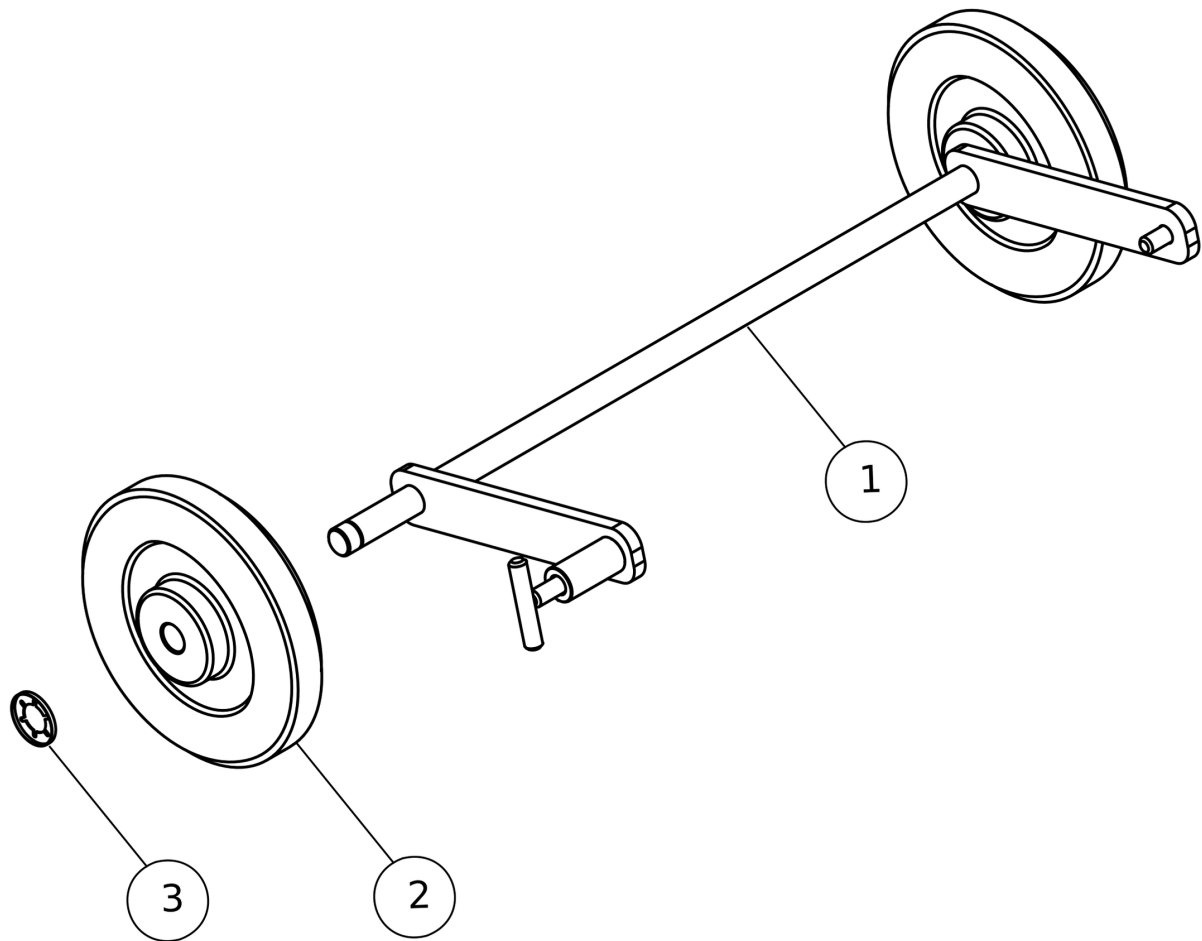

Field kits 4812334979 Transport wheels

Item	Part No.	Name	Qty	L	C	SN INFO
1	4812086314	Wheel Axle Assembly	1			
2	4812086313	Wheel	2			
3	4812086190	Retaining Ring For Shaft	2			

Refer to Parts Online for the most up to date information. The printed information might be outdated.

Wed Apr 03 08:51:59 UTC 2024