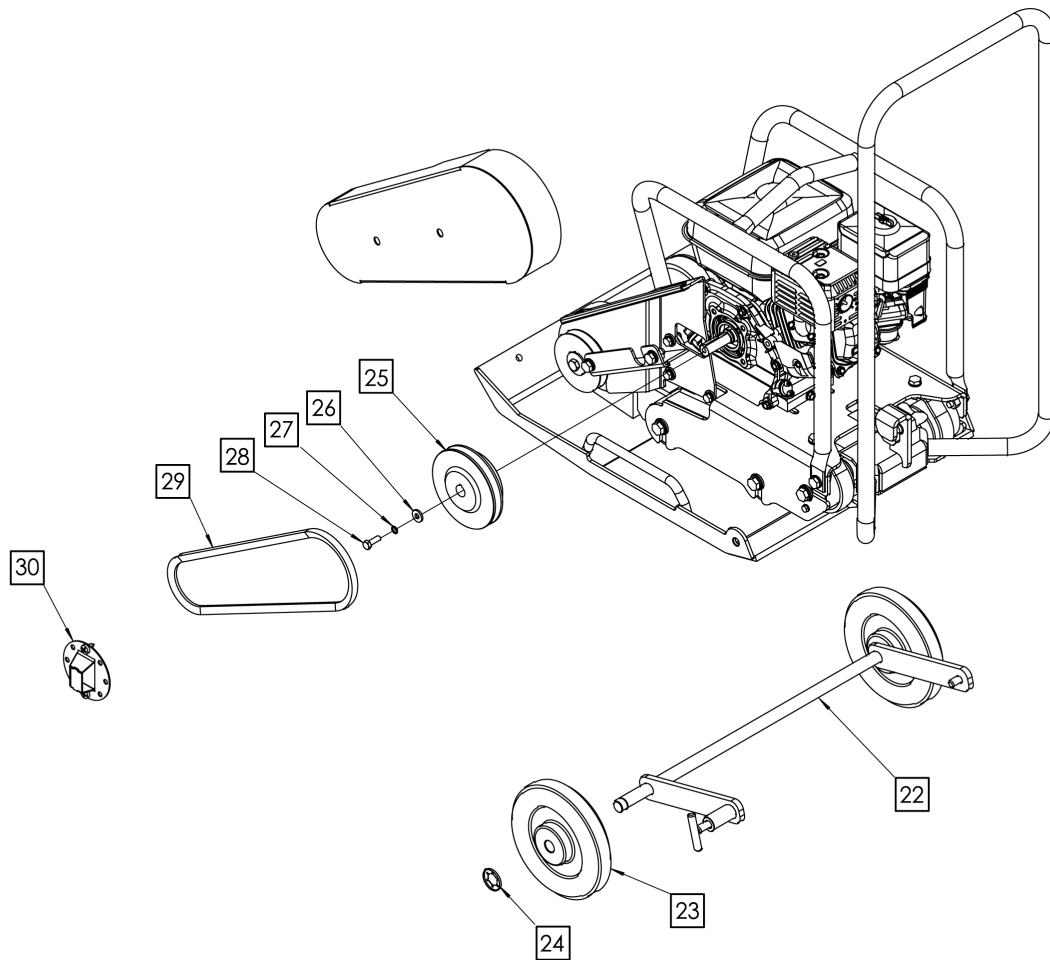

Refer to Parts Online for the most up to date information. The printed information might be outdated.

Wed Apr 03 08:51:59 UTC 2024

Field kits 4812334978 Comfort handle

Item	Part No.	Name	Qty	L	C	SN INFO
1	4812086423	Handle Complete Assembly	1			
2	4812086397	Rubber Mounting	2			
3	4812086398	Joining Plate	2			
4	4812334870	Spring Lock Washer	2			
5	PNNA	Hex.head screw	2			
6	4812086422	Handle pin	2			
7	4812086280	Hex.Nut With Plastic Insert	2			
8	4812086298	Nylon Bush	2			
9	4812086236	Locking pin with thread	1			
10	4812086237	Hex. nut	1			
11	4812086317	Spring Lock Washer	2			
12	4812334894	Hex.Head Screw	2			

Refer to Parts Online for the most up to date information. The printed information might be outdated.

Wed Apr 03 08:52:00 UTC 2024

Item	Part No.	Name	Qty	L	C	SN INFO
13	4812334870	Spring Lock Washer	2			
14	4812086229	Hex.Head Screw	2			
15	4812086277	Plain Washer	2			

Engine with Frame Engine with Frame

Refer to Parts Online for the most up to date information. The printed information might be outdated.

Wed Apr 03 08:52:00 UTC 2024

Item	Part No.	Name	Qty	L	C	SN INFO
1	4812086396	Anti Vibration Stopper	2			
2	4812086317	Spring Lock Washer	2			
3	4812334894	Hex.Head Screw	2			
4	4812334870	Spring Lock Washer	2			
5	4812086229	Hex.Head Screw	2			
6	4812086423	Handle Complete Assembly	1			
7	4812086395	Engine Bolt Bracket Assembly	2			
9	4812086225	Spring Lock Washer	8			
10	4812086224	Hex.Head Screw	4			
11	4812086417	Cage Assembly	1			
12	4812086345	Hex.Head Screw	4			
13	4812086245	Plain Washer	7			
14	4812086301	Spring Lock	7			
15	4812334875	Flange Hex Nut	4			
16	4812086418	Inner Belt Guard Assembly	1			
17	4812086337	Hex.Head Screw	3			
18	4812086421	Belt Guard Assembly	1			