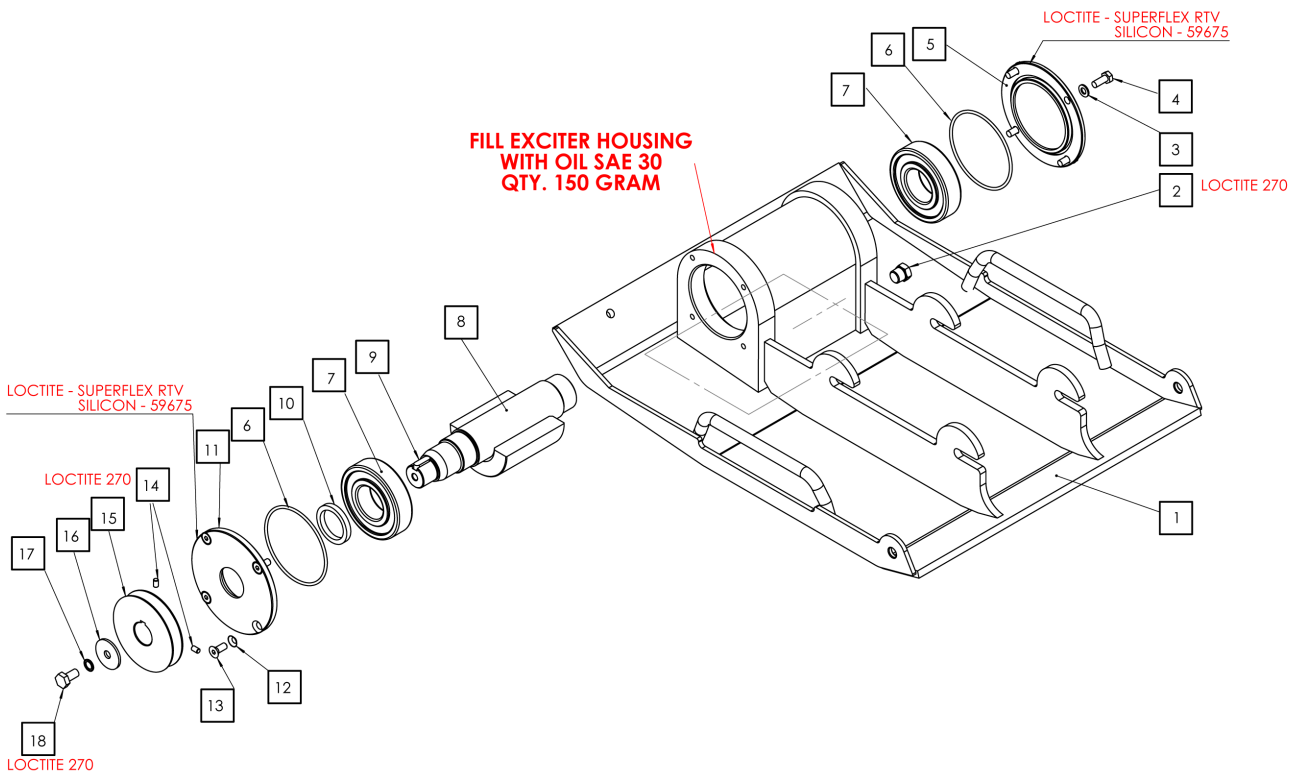

Base Plate with Exciter Unit Base Plate with Exciter Unit