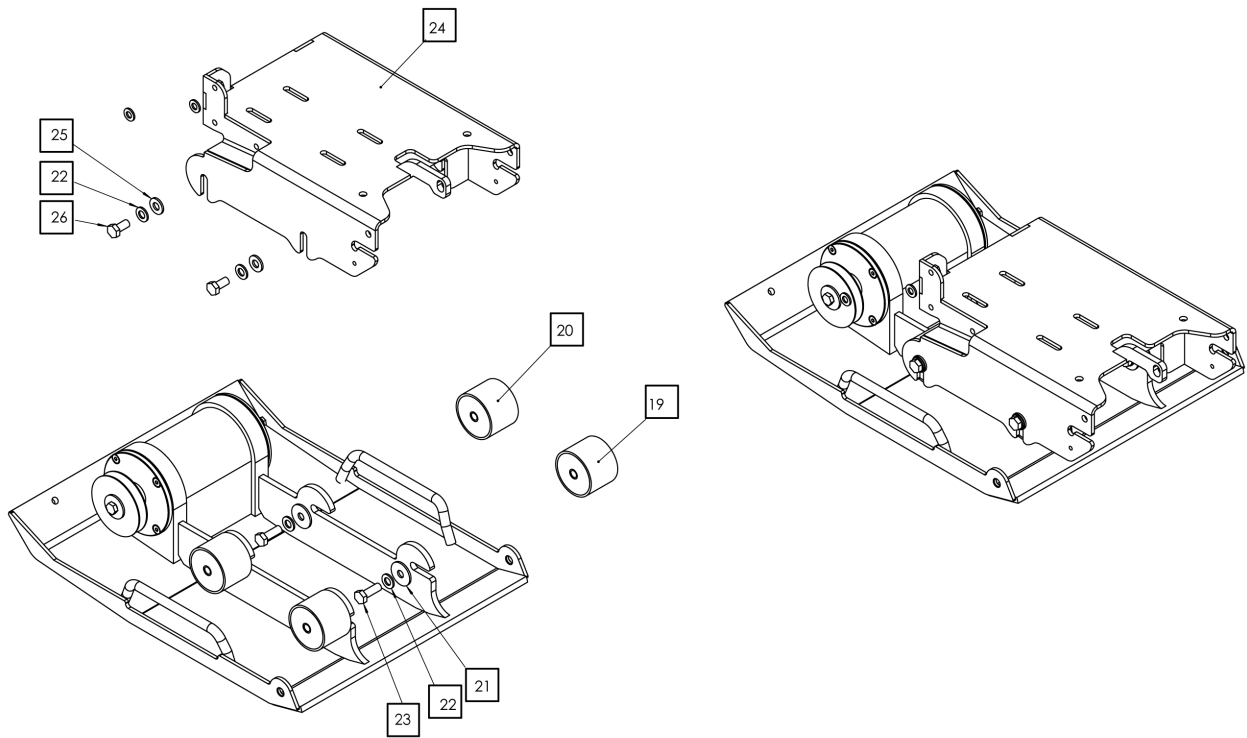

Refer to Parts Online for the most up to date information. The printed information might be outdated.

Wed Apr 03 08:52:02 UTC 2024