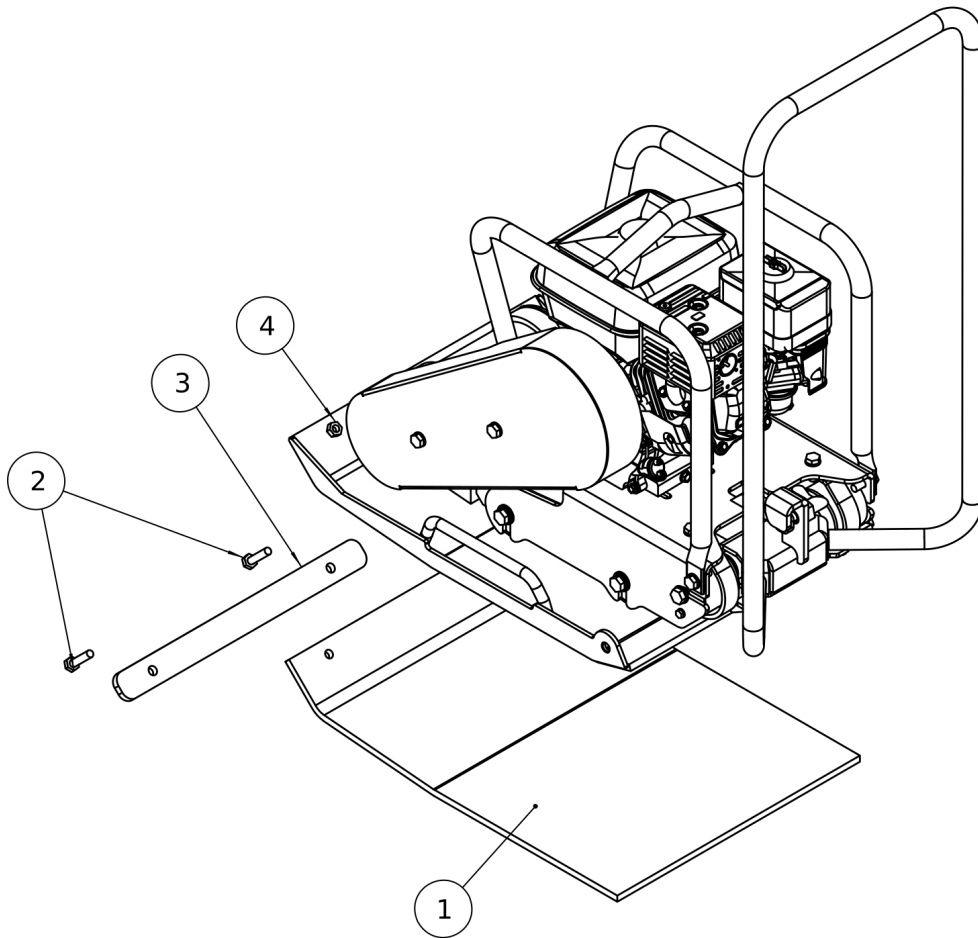

Field kits 4812334980 Vulkollan Plat

Item	Part No.	Name	Qty	L	C	SN INFO
1	4812086359	Vulkollan	1			
2	PNNA	Hex. Head screw	2			
3	4812086360	Bracket for Vulkollan	1			
4	PNNA	Self locking nut	2			

Refer to Parts Online for the most up to date information. The printed information might be outdated.

Wed Apr 03 08:51:59 UTC 2024