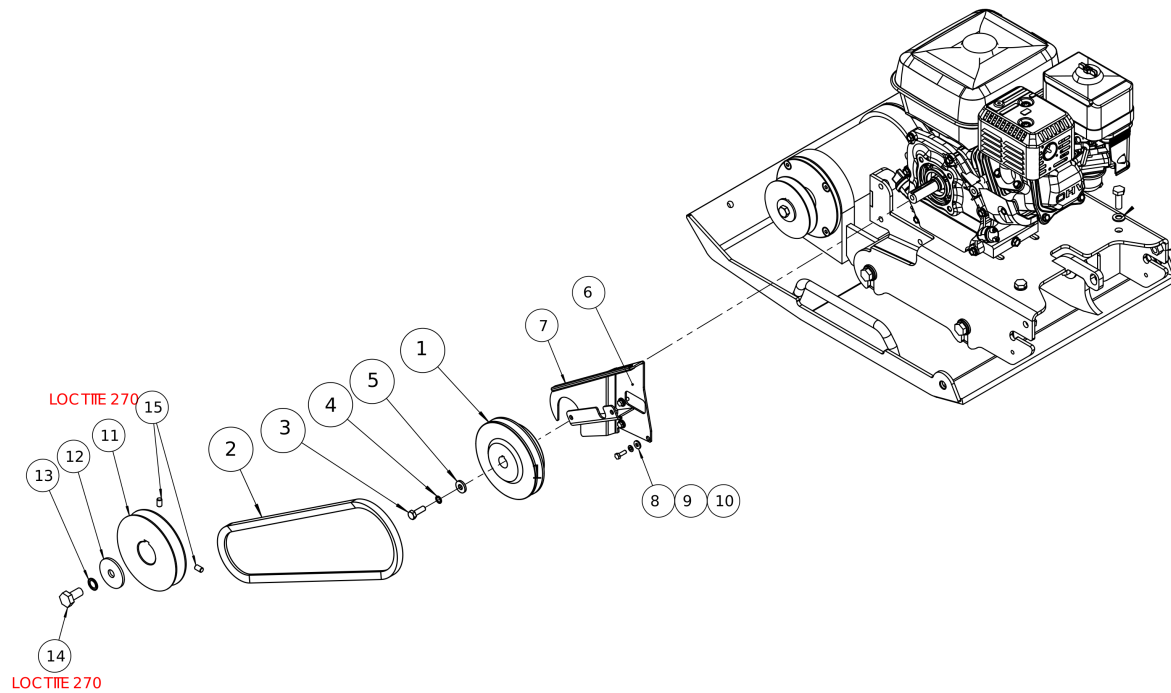

Service, repair and wear part kits 4812334976 Repair kit, transmission

Item	Part No.	Name	Qty	L	C	SN INFO
1	4812086389	Centrifugal Clutch Assy.	1			
2	4812086372	Belt	1			
3	4812086337	Hex.Head Screw	1			
4	4812086119	Washer	1			
5	PNNNA	Washer	1			
6	4812086418	Inner Belt Guard Assembly	1			
7	4812086339	Pvc Seal	1			
8	4812086245	Plain Washer	1			
9	4812086301	Spring Lock	1			
10	4812086337	Hex.Head Screw	1			
11	4812086329	Pulley	1			
12	4812086330	Washer	1			
13	4812086331	Schnorr Locking Washer	1			
14	4812086231	Hex. Head screw	1			
15	4812086169	Hex.Socket Set Screw With Cup Point	2			

Refer to Parts Online for the most up to date information. The printed information might be outdated.

Wed Apr 03 08:51:58 UTC 2024