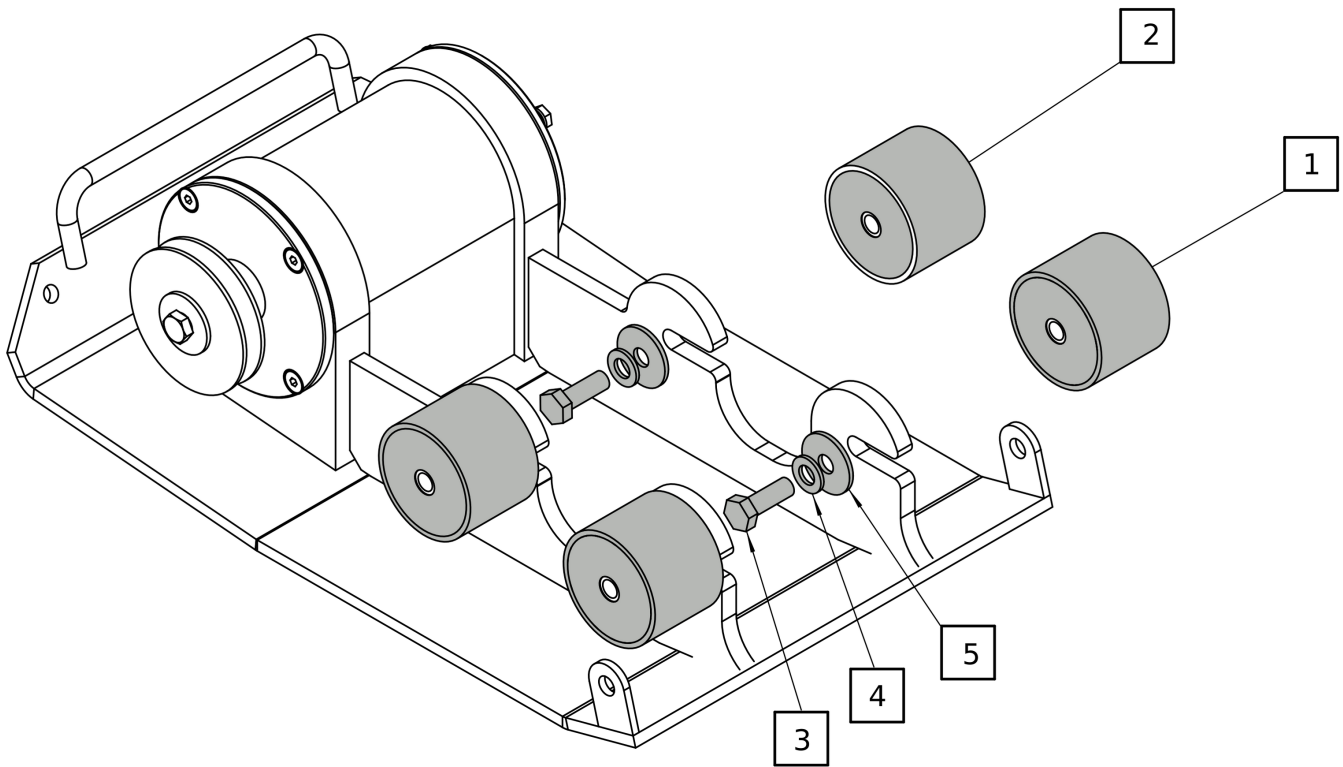

Service, repair and wear part kits 4812334977 Repair kit, shock-absorber

Item	Part No.	Name	Qty	L	C	SN INFO
1	4812086319	Rubber Mounting	2			
2	4812086320	Rubber Mounting	2			
3	4812086316	Hex.Head Screw	4			
4	4812086317	Spring Lock Washer	4			
5	4812086318	Plain Washer	4