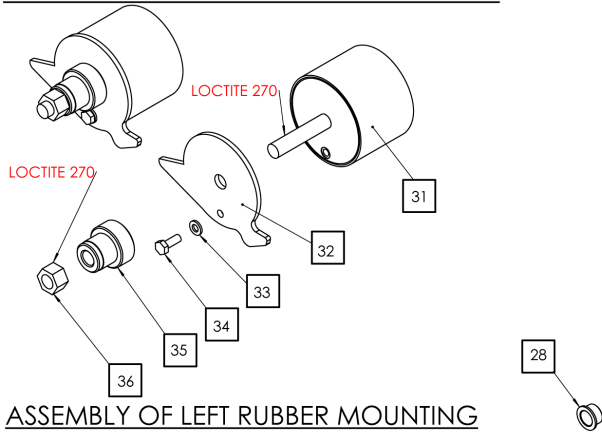

Wed Apr 03 08:52:02 UTC 2024

ASSEMBLY OF RIGHT RUBBER MOUNTINGASSEMBLY OF LEFT RUBBER MOUNTING

Item	Part No.	Name	Qty	L	C	SN INFO
1	4812086315	Base plate assembly	1			
2	4812086186	Plug	1			
3	4812086301	Spring Lock	4			
4	4812086293	Hex. Head screw	4			
5	4812086321	Rear Cover	1			
6	4812086322	O Ring	2			
7	4812086323	Ball Bearing	2			
8	4812086324	Eccentric shaft	1			
9	4812086281	Key	1			
10	4812086325	Oil Seal	1			
11	4812086326	Front Cover	1			
12	4812086327	Conical Dented Washer	4			
13	4812086328	Countersunk Head Screw	4			
14	4812086169	Hex.Socket Set Screw With Cup Point	2			
15	4812086329	Pulley	1			
16	4812086330	Washer	1			
17	4812086331	Schnorr Locking Washer	1			

Refer to Parts Online for the most up to date information. The printed information might be outdated.

Wed Apr 03 08:52:03 UTC 2024

Item	Part No.	Name	Qty	L	C	SN INFO
18	4812086231	Hex. Head screw	1			
19	4812086319	Rubber Mounting	2			
20	4812086320	Rubber Mounting	2			
21	4812086318	Plain Washer	4			
22	4812086317	Spring Lock Washer	8			
23	4812086316	Hex.Head Screw	4			
24	4812086416	Engine box assembly	1			
25	4812086277	Plain Washer	4			
26	4812086346	Hex.Head Screw	4			
27	4812086423	Handle Complete Assembly	1			
28	4812086298	Nylon Bush	2			
29	4812086236	Locking pin with thread	1			
30	4812086237	Hex. nut	1			
31	4812086397	Rubber Mounting	2			
32	4812086398	Joining Plate	2			
33	4812334870	Spring Lock Washer	2			
34	PNNA	Hex.head screw	2			
35	4812086422	Handle pin	2			
36	4812086280	Hex.Nut With Plastic Insert	2			