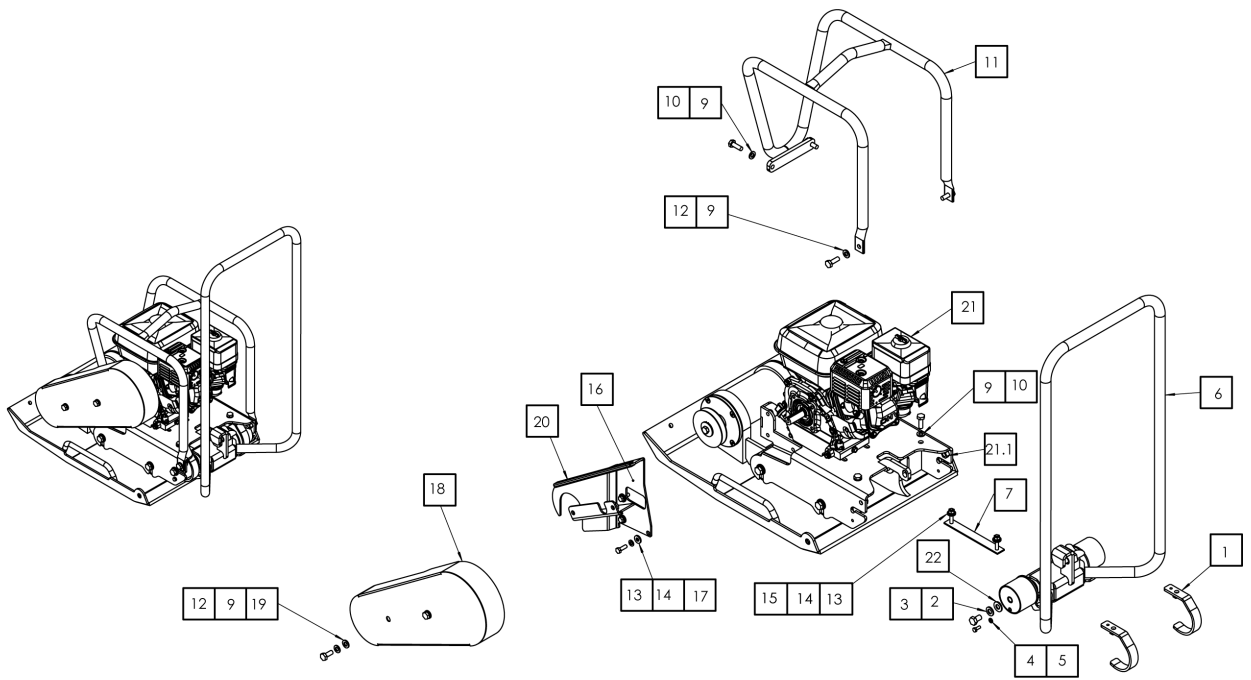

Item	Part No.	Name	Qty	L	C	SN INFO
13	4812334870	Spring Lock Washer	2			
14	4812086229	Hex.Head Screw	2			
15	4812086277	Plain Washer	2			

Engine with Frame Engine with Frame

Refer to Parts Online for the most up to date information. The printed information might be outdated.

Wed Apr 03 08:52:00 UTC 2024