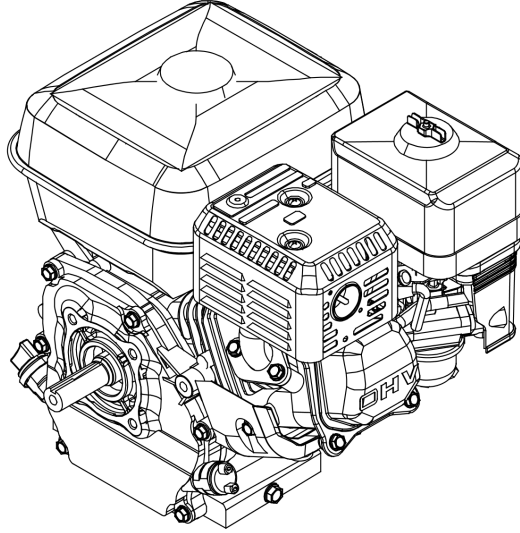

Engine with Frame Service parts

Item	Part No.	Name	Qty	L	C	SN INFO
1	4812086311	Spark plug	1			
2	4812086410	Oil drain washer	2			
3	4812086411	Rope, Recoil starter	1			
4	4812086412	Element, Air cleaner(Dual)	1			
5	4812086413	Knob, Recoil starter	1			
6	4812086414	Knob, Reinforcement	1			

Refer to Parts Online for the most up to date information. The printed information might be outdated.

Wed Apr 03 08:52:01 UTC 2024