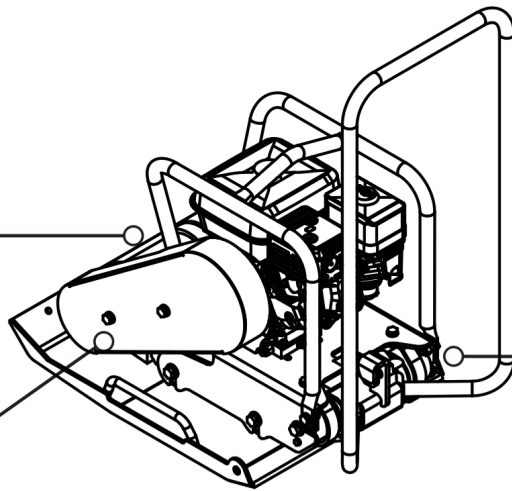

PARTS CATALOGUE

RV100

Forward Plate

ENGINE:

Honda GX160

PART NUMBER :

4812334803

General information

RV100

Item	Part No.	Name	Qty	L	C	SN INFO
10	PNNA	Engine withFrame	1			
20	PNNA	Base Plate with Exciter Unit	1			

Service, repair and wear part kits Kits-4812334803 Service, repair and wear part kits

Item	Part No.	Name	Qty	L	C	SN INFO
1	Service, repair and wear part kits	Service, repair and wear part kits				
1.1	4812334977	Repair kit, shock-absorber	1			