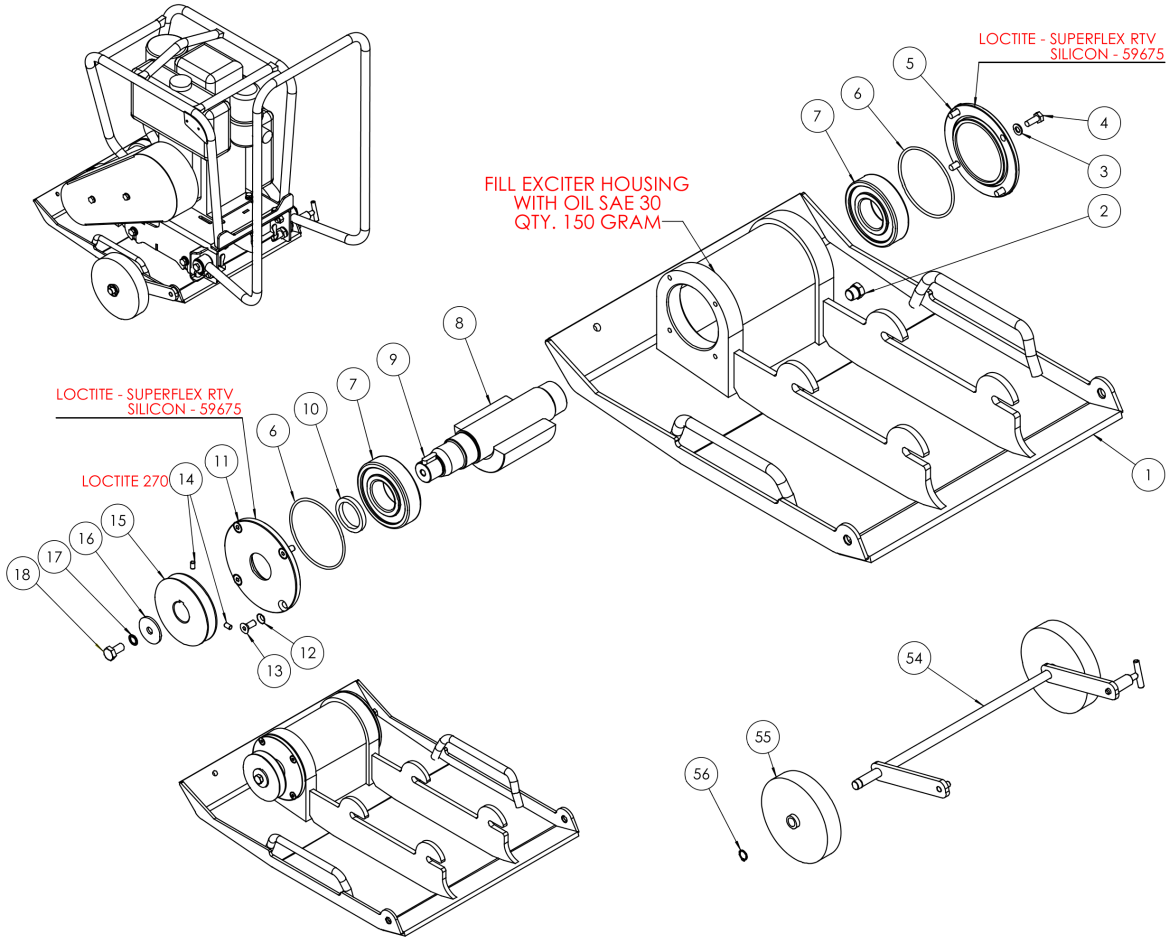

Wed Jul 19 12:05:48 UTC 2023

Field kits 4812334968 Steering handle

Item	Part No.	Name	Qty	L	C	SN INFO
1	4812086379	Handle assy.	1			
2	4812086257	Hexagon head screw	2			
3	4812086318	Washer	2			
4	4812086348	Okolon bearing	4			
5	4812086349	Steel bush	2			
6	4812086291	Self locking nut	2			
7	4812086280	Self locking nut	2			
8	4812086347	Rubber buffer	2			

Refer to Parts Online for the most up to date information. The printed information might be outdated.

Wed Jul 19 12:05:48 UTC 2023

Field kits Water system

Item	Part No.	Name	Qty	L	C	SN INFO
1	4812086355	Water tank	1			
2	4812086303	Ball valve	1			
3	4812086356	Elbow hose connector	1			
4	4812086305	Plastic pipe	0.4			
5	4812086357	Water pipe	1			
6	4812086358	Plastic Plug	2			
7	-	Hex. Head screw	2			
8		Nut	2			

Vibratory plate with engine Vibratory plate with engine

Refer to Parts Online for the most up to date information. The printed information might be outdated.

Wed Jul 19 12:05:50 UTC 2023

Item	Part No.	Name	Qty	L	C	SN INFO
1	4812086315	Base plate assembly	1			
2	4812086186	Oil plug	1			
3	4812086301	Lock washer	4			
4	4812086293	Hex.head screw	4			
5	4812086321	Rear cover	1			
6	4812086322	O-ring	2			
7	4812086323	Ball bearing	2			
8	4812086324	Eccentric shaft	1			
9	4812086281	Key	1			
10	4812086325	Oil seal	1			
11	4812086326	Front cover	1			
12	4812086327	Conical dented washer	4			
13	4812086328	Countersunk head screw	4			
14	4812086169	Hex. socket set screw with cup point	2			
15	4812086329	Pulley	1			
16	4812086330	Washer	1			
17	4812086331	Schnorr lock washer	1			
18	4812086231	Hex. Head screw	1			