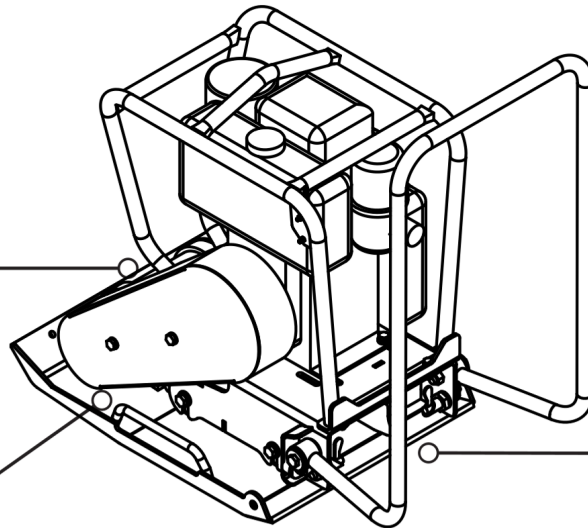

PARTS CATALOGUE

RV140D

Forward Plate

ENGINE:

Honda GX160

PART NUMBER :

4812334056

General information

Please observe the safety instructions listed in the relevant Safety and operating instructions!

RV140D	1
Service, repair and wear part kits	
Kits-4812334056 Service, repair and wear part kits	2
Service, repair and wear part kits	
4812334977 Repair kit, shock-absorber	4
4812334973 Repair kit, transmission	5
4812334972 Repair kit, exciter unit	7
4812334971 Repair kit, Throttle control unit	8
Service parts	9
Refurbishing kits	
4812334970 Refurbishing kit - covering	10
Field kits	
4812334980 Vulkollan Plat	11
4812334969 Transport wheels	12
4812334968 Steering handle	13
Water system	14
Lubricants	
Vibratory plate with engine	
Vibratory plate with engine	15
Service parts	See page 9
Water system	
Water system	See page 14
Vulkollan plate	
Vulkollan plate	22

RV140D

Item	Part No.	Name	Qty	L	C	SN INFO
10	-	Vibratory plate with engine	1			
20	-	Water system	1			
30	-	Vulkollan plate	1			

Service, repair and wear part kits Kits-4812334056 Service, repair and wear part kits