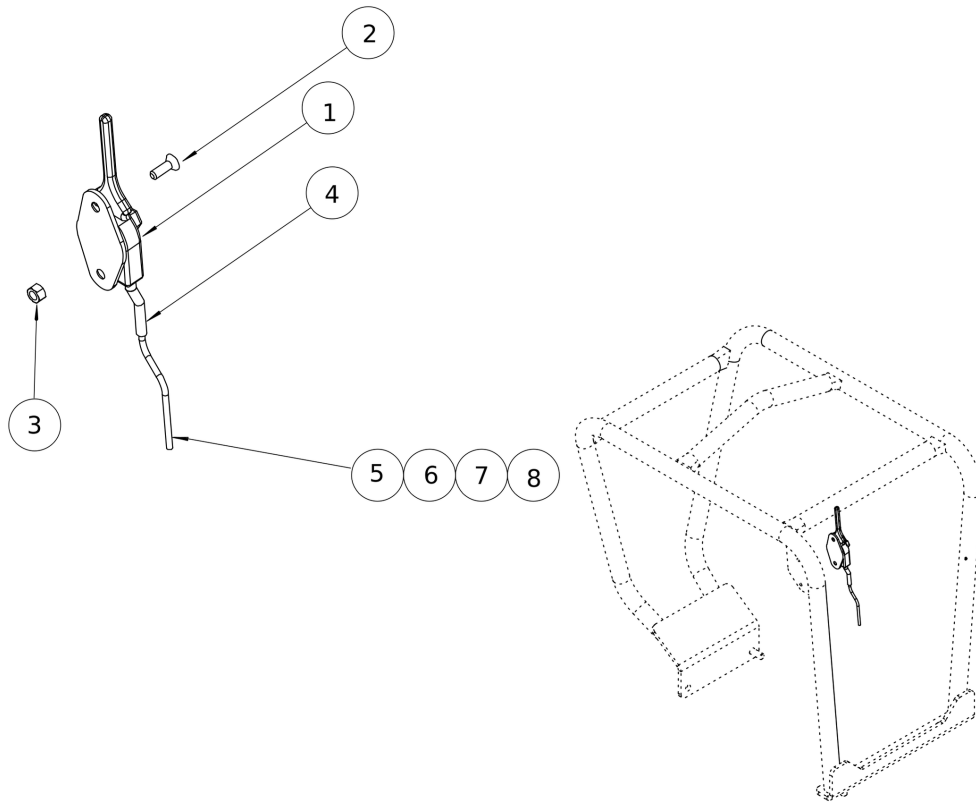

Service, repair and wear part kits 4812334971 Repair kit,Throttle control unit

Item	Part No.	Name	Qty	L	C	SN INFO
1	4812086351	Throttle control lever	1			
2	4812086352	Hex.soc.counter.head screw	2			
3	4812086353	Hex.nut m5 zinc plated	2			
4	4812334986	External throttle cable	1			
5	4812334987	Internal throttle cable	1			
6	4812334988	External throttle cable cap	1			
7	4812334989	Alu. ferrul for cable 1.5mm	1			
8	4812334990	Cable tie 250x4.8	3