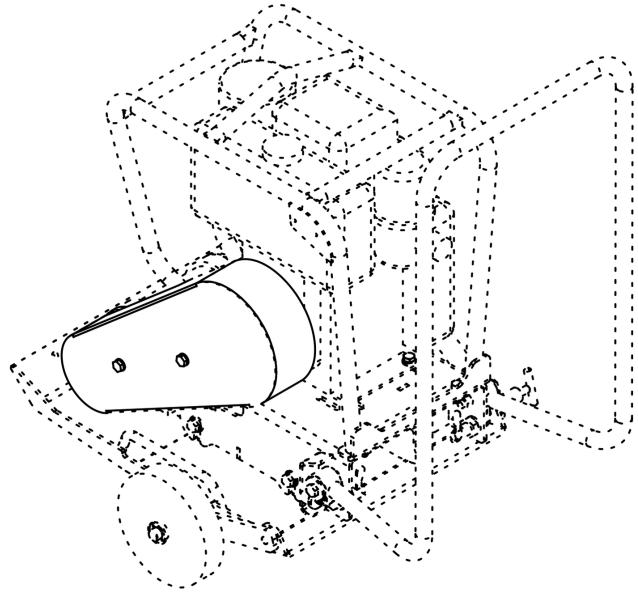

Refurbishing kits 4812334970 Refurbishing kit - covering

Item	Part No.	Name	Qty	L	C	SN INFO
1	4812086344	Belt guard	1			
2	4812086225	Lock washer	2			
3	4812086345	Hex. Head screw	2			
4	4812334991	Washer	2