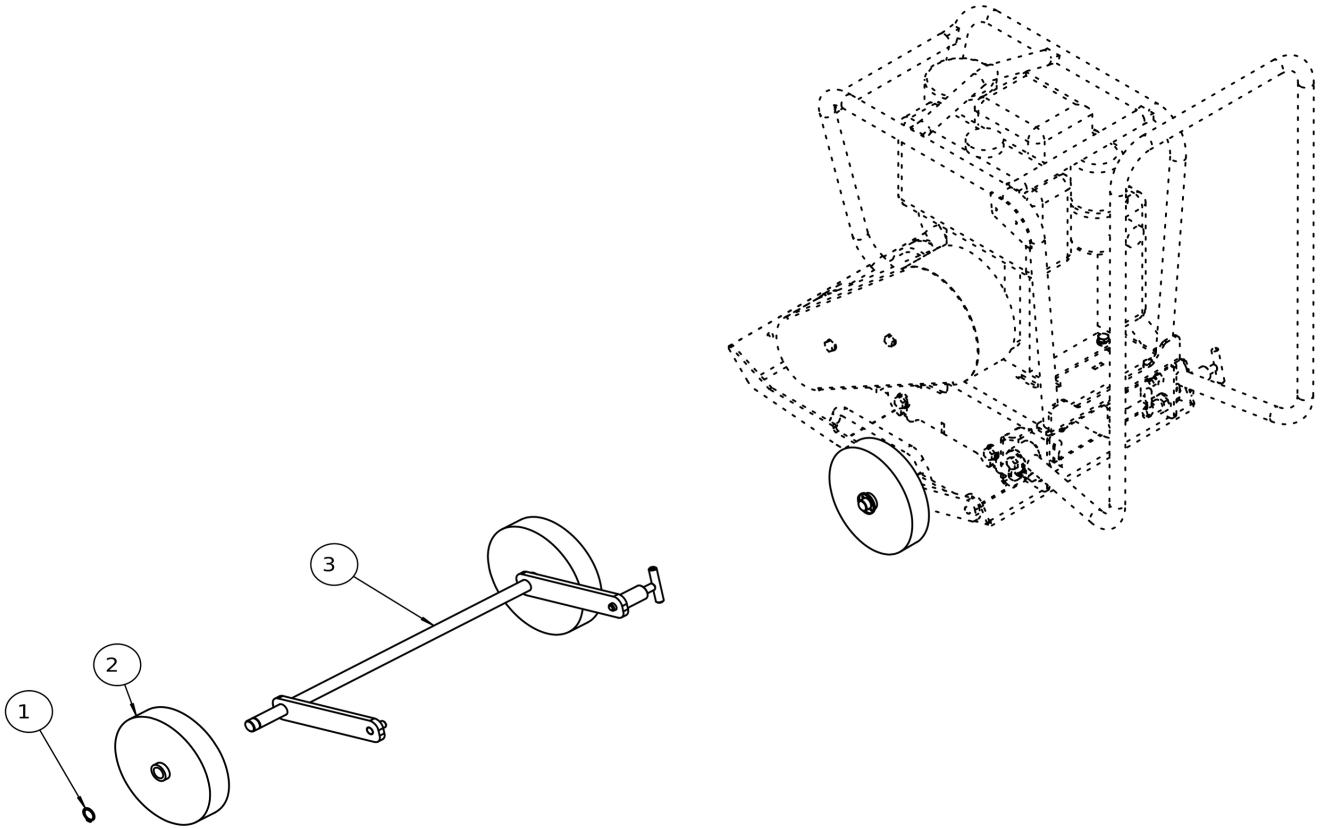

Field kits 4812334969 Transport wheels

Item	Part No.	Name	Qty	L	C	SN INFO
1	4812086190	Circlip	2			
2	4812086313	Wheel	2			
3	4812086314	Wheel axle	1			

Refer to Parts Online for the most up to date information. The printed information might be outdated.

Wed Jul 19 12:05:48 UTC 2023