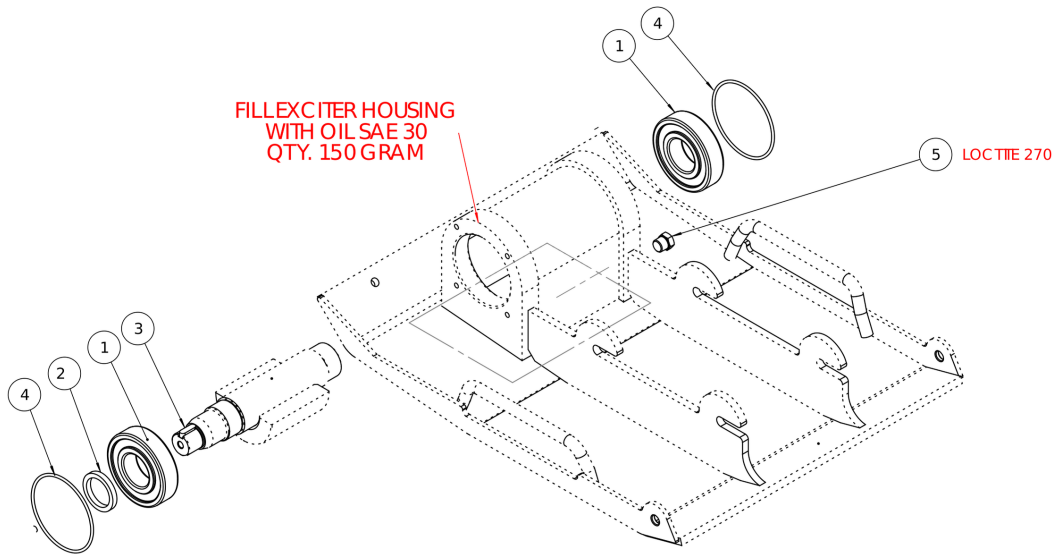

Service, repair and wear part kits 4812334972 Repair kit, exciter unit

Item	Part No.	Name	Qty	L	C	SN INFO
1	4812086323	Ball bearing	2			
2	4812086325	Oil seal	1			
3	4812086281	Key	2			
4	4812086322	O-ring	1			
5	4812086186	Oil plug	2