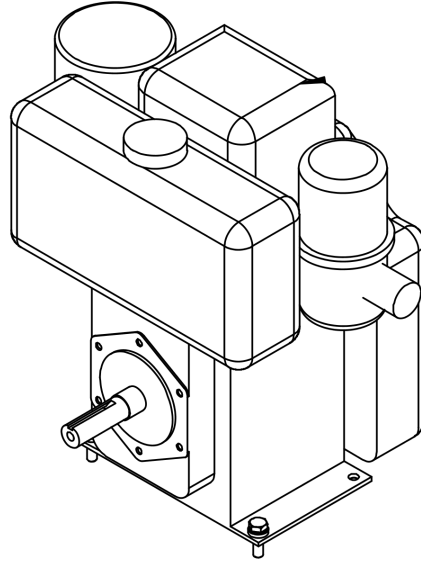

Service, repair and wear part kits Service parts

Item	Part No.	Name	Qty	L	C	SN INFO
1	4812086361	Oil filter with O ring	1			
2	4812086362	O - Ring for Oil filter	1			
3	4812086363	Oil drain plug washer	1			
4	4812086364	Filter element for air filter	1			
5	4812086365	Sealing ring for air filter	1			
6	4812086366	Fuel pipe from pipe tank	1			
7	4812086367	Washer for banjo bolts	2			
8	4812086368	Copper washer	2			
9	4812086369	Fuel filter	1			
10	4812086370	Starter rope	1			

Refer to Parts Online for the most up to date information. The printed information might be outdated.

Wed Jul 19 12:05:48 UTC 2023