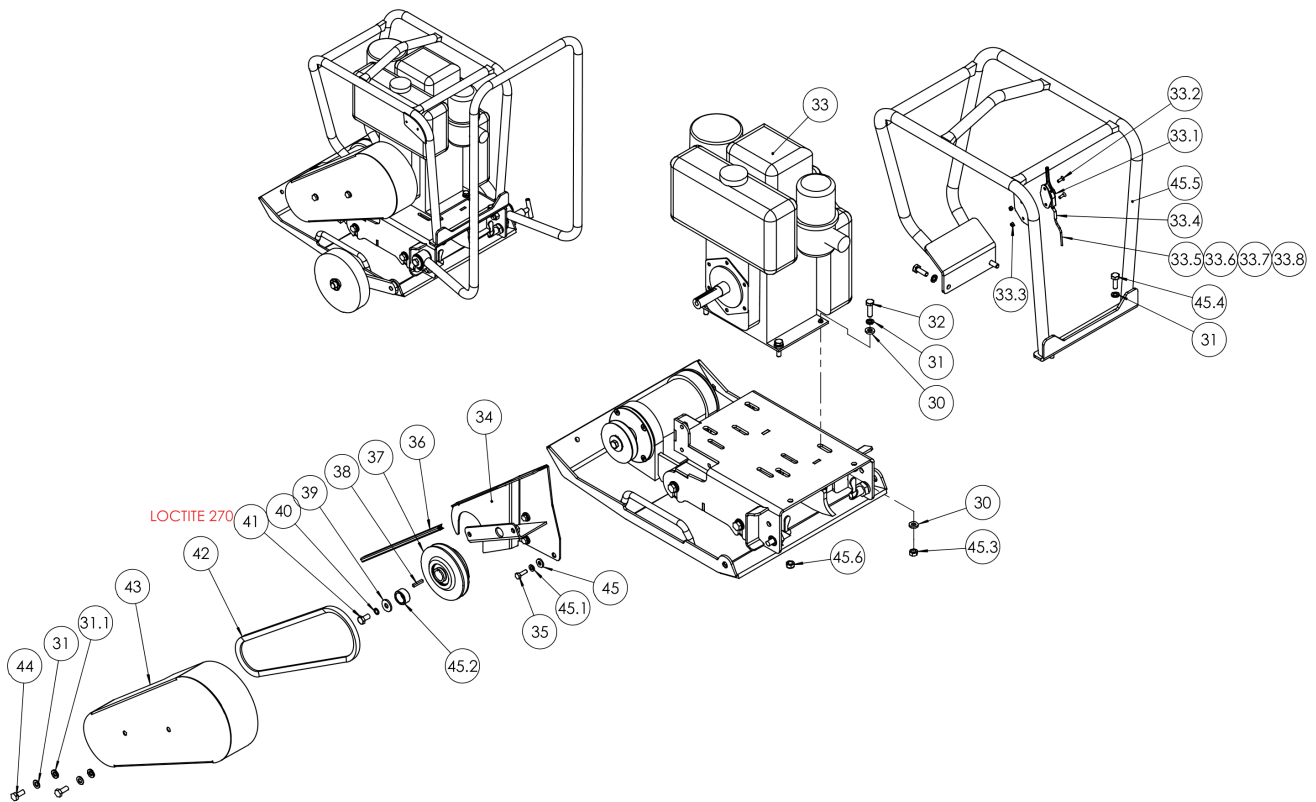

Refer to Parts Online for the most up to date information. The printed information might be outdated.

Wed Jul 19 12:05:48 UTC 2023

Field kits Water system

Item	Part No.	Name	Qty	L	C	SN INFO
1	4812086355	Water tank	1			
2	4812086303	Ball valve	1			
3	4812086356	Elbow hose connector	1			
4	4812086305	Plastic pipe	0.4			
5	4812086357	Water pipe	1			
6	4812086358	Plastic Plug	2			
7	-	Hex. Head screw	2			
8		Nut	2			

Vibratory plate with engine Vibratory plate with engine

Refer to Parts Online for the most up to date information. The printed information might be outdated.

Wed Jul 19 12:05:50 UTC 2023

Item	Part No.	Name	Qty	L	C	SN INFO
1	4812086315	Base plate assembly	1			
2	4812086186	Oil plug	1			
3	4812086301	Lock washer	4			
4	4812086293	Hex.head screw	4			
5	4812086321	Rear cover	1			
6	4812086322	O-ring	2			
7	4812086323	Ball bearing	2			
8	4812086324	Eccentric shaft	1			
9	4812086281	Key	1			
10	4812086325	Oil seal	1			
11	4812086326	Front cover	1			
12	4812086327	Conical dented washer	4			
13	4812086328	Countersunk head screw	4			
14	4812086169	Hex. socket set screw with cup point	2			
15	4812086329	Pulley	1			
16	4812086330	Washer	1			
17	4812086331	Schnorr lock washer	1			
18	4812086231	Hex. Head screw	1			