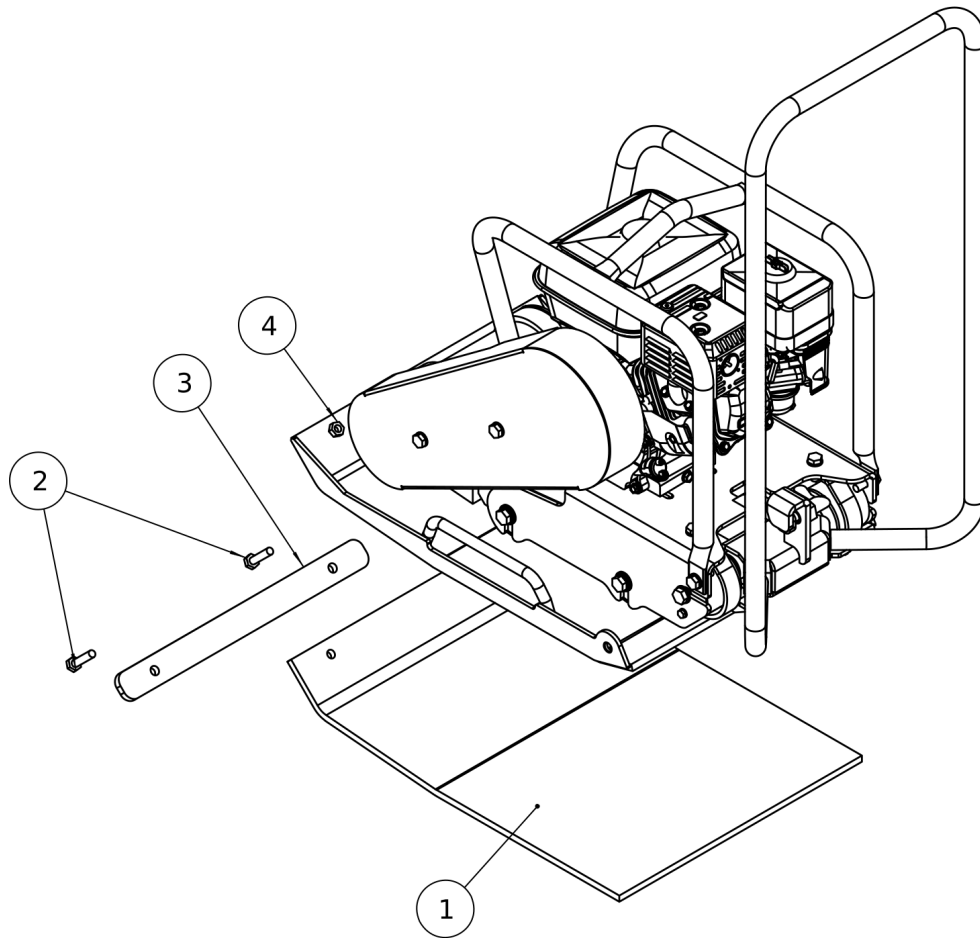

Field kits 4812334980 Vulkollan Plat

Item	Part No.	Name	Qty	L	C	SN INFO
1	4812086359	Vulkollan	1			
2	PNNA	Hex. Head screw	2			
3	4812086360	Bracket for Vulkollan	1			
4	PNNA	Self locking nut	2			

Refer to Parts Online for the most up to date information. The printed information might be outdated.

Wed Jul 19 12:05:48 UTC 2023