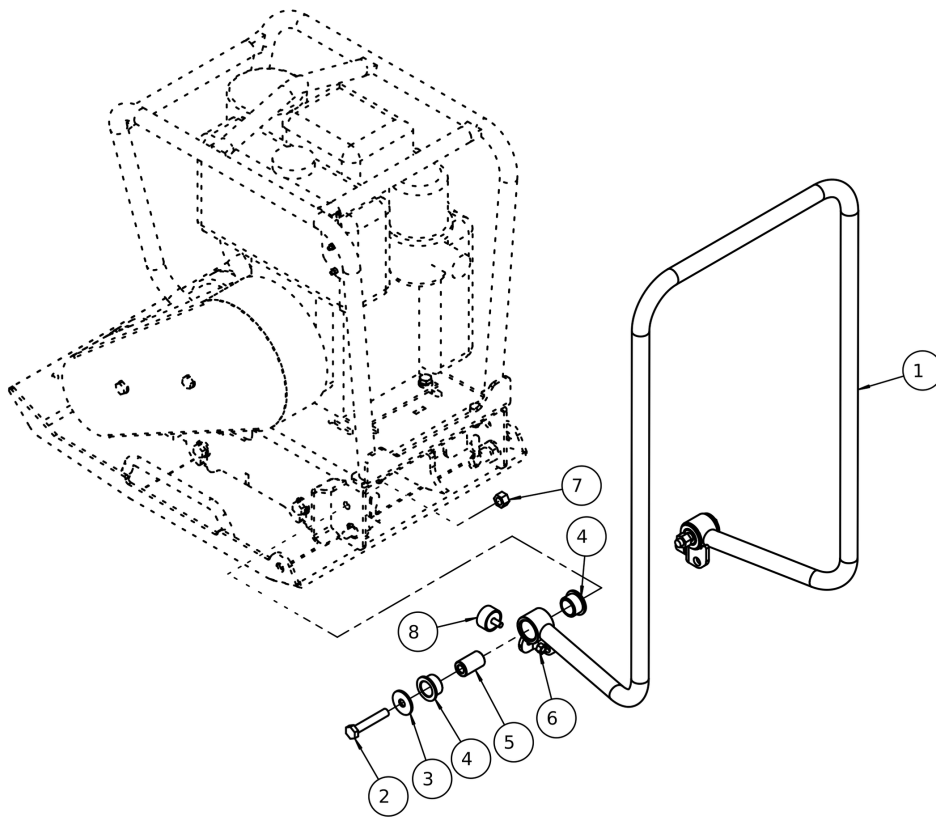

Field kits 4812334980 Vulkollan Plat

Item	Part No.	Name	Qty	L	C	SN INFO
1	4812086359	Vulkollan	1			
2	PNNA	Hex. Head screw	2			
3	4812086360	Bracket for Vulkollan	1			
4	PNNA	Self locking nut	2			

Refer to Parts Online for the most up to date information. The printed information might be outdated.

Wed Jul 19 12:05:48 UTC 2023

Field kits 4812334969 Transport wheels

Item	Part No.	Name	Qty	L	C	SN INFO
1	4812086190	Circlip	2			
2	4812086313	Wheel	2			
3	4812086314	Wheel axle	1			

Refer to Parts Online for the most up to date information. The printed information might be outdated.

Wed Jul 19 12:05:48 UTC 2023

Field kits 4812334968 Steering handle

Item	Part No.	Name	Qty	L	C	SN INFO
1	4812086379	Handle assy.	1			
2	4812086257	Hexagon head screw	2			
3	4812086318	Washer	2			
4	4812086348	Okolon bearing	4			
5	4812086349	Steel bush	2			
6	4812086291	Self locking nut	2			
7	4812086280	Self locking nut	2			
8	4812086347	Rubber buffer	2			