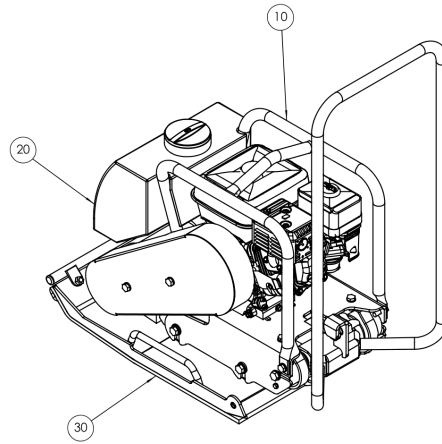

PARTS CATALOGUE

RV140D

Forward Plate

ENGINE:

Honda GX160

PART NUMBER :

4812334056

General information

RV140D

Item	Part No.	Name	Qty	L	C	SN INFO
10	-	Vibratory plate with engine	1			
20	-	Water system	1			
30	-	Vulkollan plate	1			

Service, repair and wear part kits Kits-4812334056 Service, repair and wear part kits