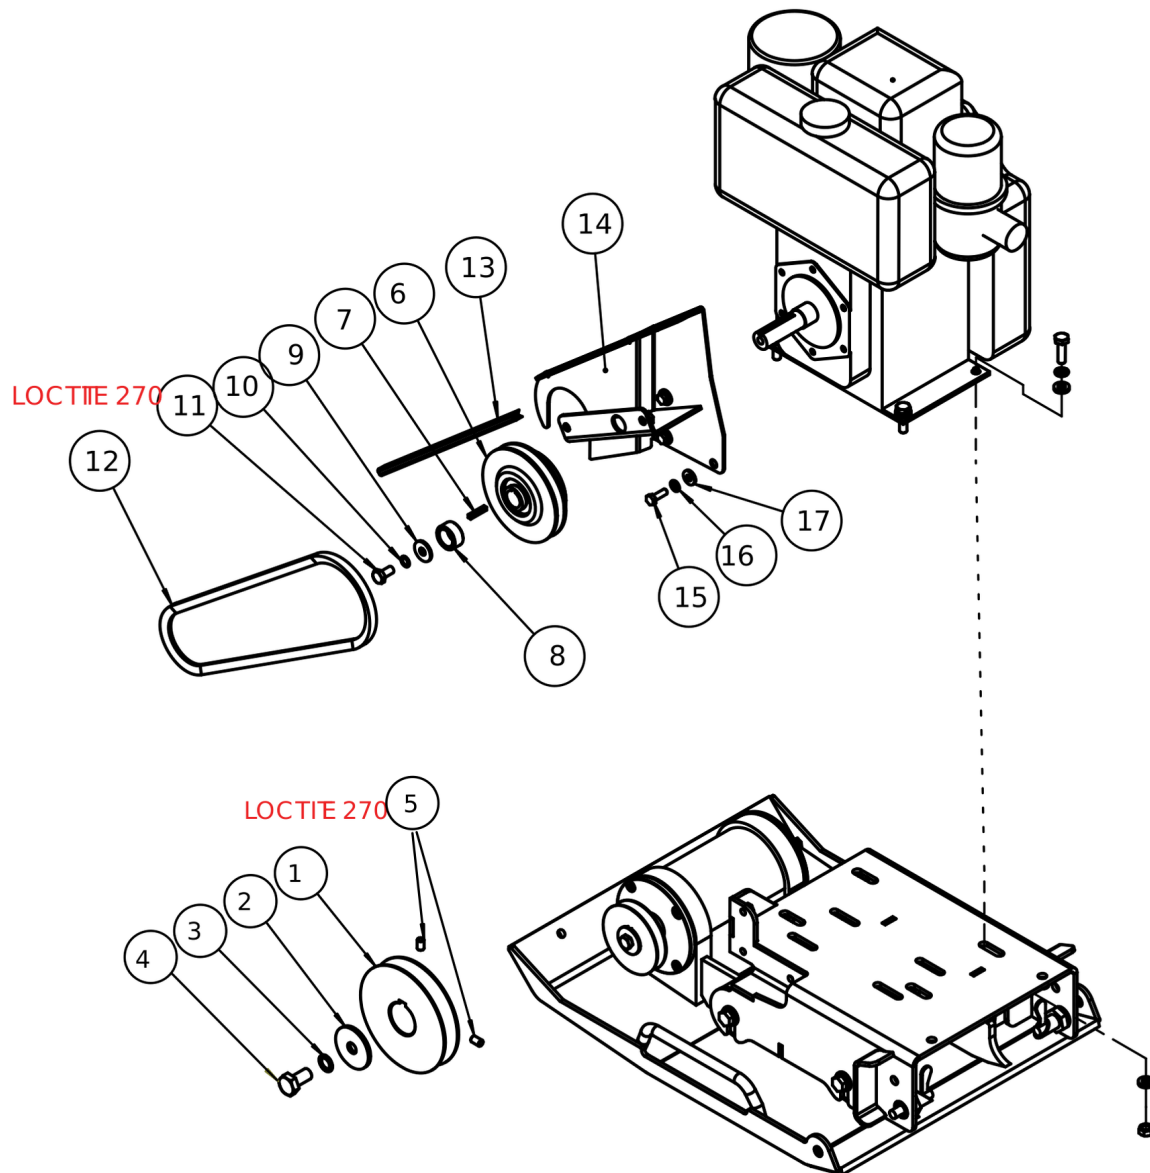

Service, repair and wear part kits 4812334977 Repair kit, shock-absorber

Item	Part No.	Name	Qty	L	C	SN INFO
1	4812086319	Shockmount	2			
2	4812086320	Shockmount	2			
3	4812086316	Screw	4			
4	4812086317	Spring lock washer	4			
5	4812086318	Washer	4			

Refer to Parts Online for the most up to date information. The printed information might be outdated.

Wed Jul 19 12:05:47 UTC 2023

Service, repair and wear part kits 4812334973 Repair kit, transmission

Item	Part No.	Name	Qty	L	C	SN INFO
1	4812086329	Pulley	1			
2	4812086330	Washer	1			
3	4812086331	Schnorr lock washer	1			
4	4812086231	Hex. Head screw	1			
5	4812086169	Hex. socket set screw with cup point	2			
6	4812086340	Clutch pulley	1			
7	PNNA	Key	1			
8	4812086341	Clutch spacer	1			

Refer to Parts Online for the most up to date information. The printed information might be outdated.

Wed Jul 19 12:05:47 UTC 2023

Item	Part No.	Name	Qty	L	C	SN INFO
9	4812086342	Washer	1			
10	4812086331	Schnorr lock washer	1			
11	4812086231	Hex. Head screw	1			
12	4812086343	Belt	1			
13	4812086339	Pvc seal	1			
14	4812086336	Inner belt guard	1			
15	4812086337	Hex. Head screw	3			
16	4812086301	Lock washer	3			
17	4812086338	Washer	3			

Service, repair and wear part kits 4812334972 Repair kit, exciter unit

Item	Part No.	Name	Qty	L	C	SN INFO
1	4812086323	Ball bearing	2			
2	4812086325	Oil seal	1			
3	4812086281	Key	2			
4	4812086322	O-ring	1			
5	4812086186	Oil plug	2			