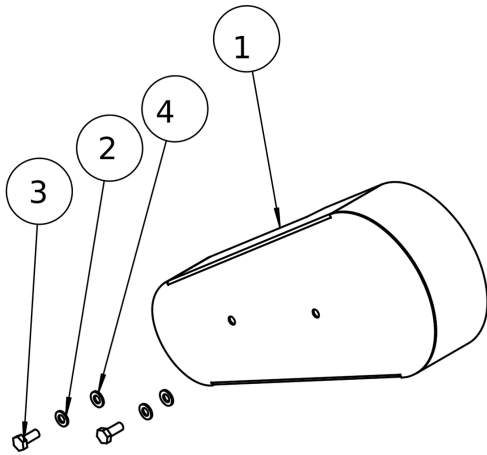

Refurbishing kits 4812334970 Refurbishing kit - covering

Item	Part No.	Name	Qty	L	C	SN INFO
1	4812086344	Belt guard	1			
2	4812086225	Lock washer	2			
3	4812086345	Hex. Head screw	2			
4	4812334991	Washer	2