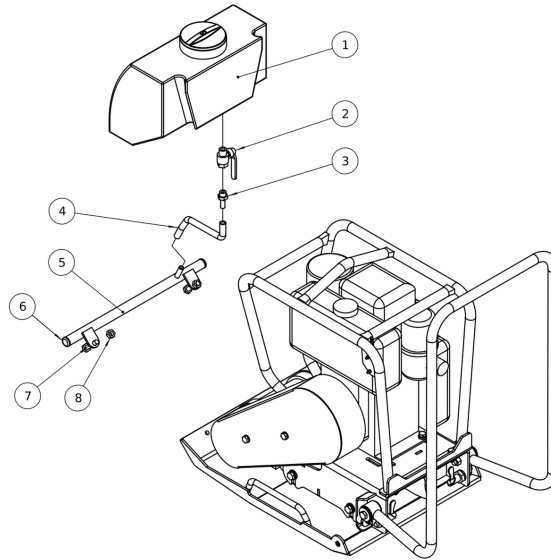

Field kits Water system

Item	Part No.	Name	Qty	L	C	SN INFO
1	4812086355	Water tank	1			
2	4812086303	Ball valve	1			
3	4812086356	Elbow hose connector	1			
4	4812086305	Plastic pipe	0.4			
5	4812086357	Water pipe	1			
6	4812086358	Plastic Plug	2			
7	-	Hex. Head screw	2			
8		Nut	2