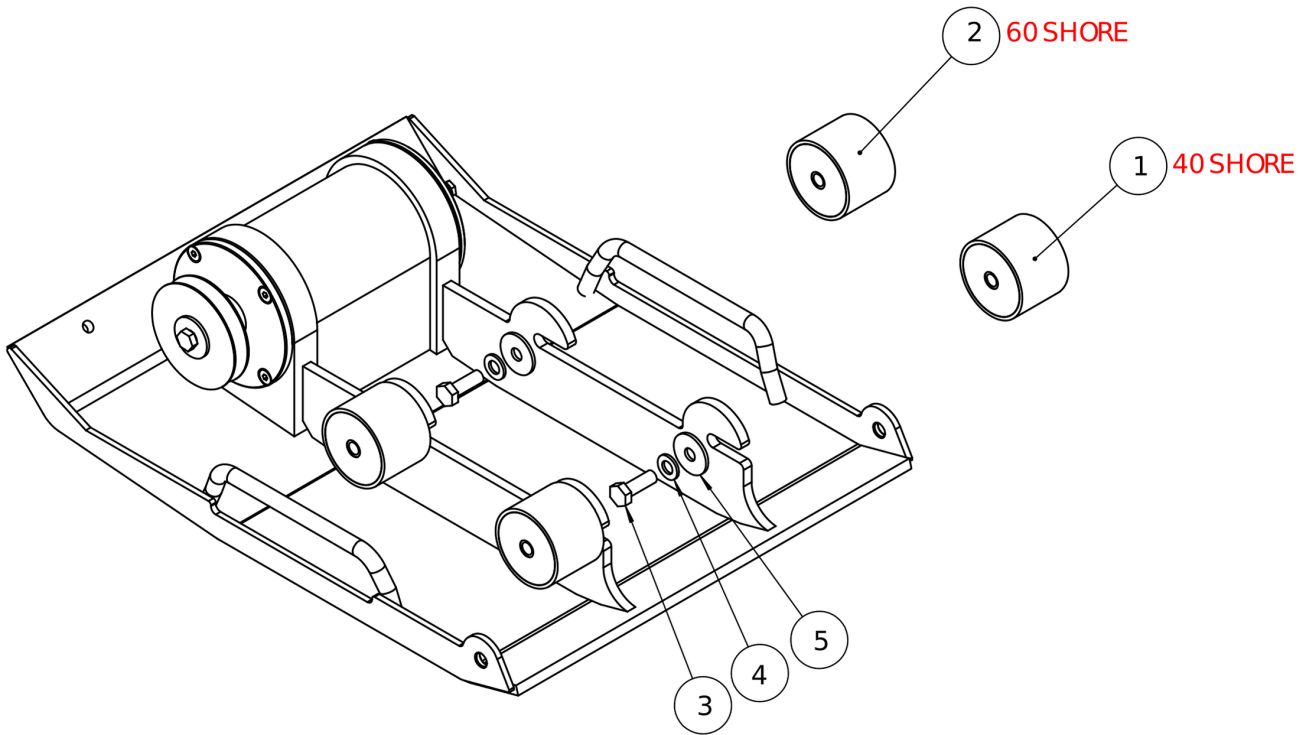

Service, repair and wear part kits 4812334977 Repair kit, shock-absorber

Item	Part No.	Name	Qty	L	C	SN INFO
1	4812086319	Shockmount	2			
2	4812086320	Shockmount	2			
3	4812086316	Screw	4			
4	4812086317	Spring lock washer	4			
5	4812086318	Washer	4			

Refer to Parts Online for the most up to date information. The printed information might be outdated.

Wed Jul 19 12:05:47 UTC 2023