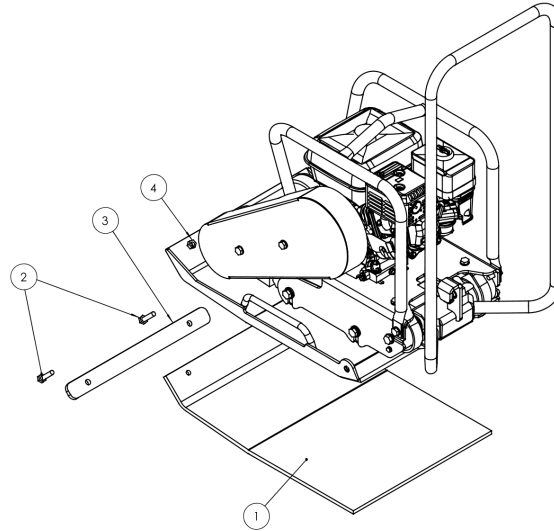

Vulkollan plate Vulkollan plate

Item	Part No.	Name	Qty	L	C	SN INFO
1	4812086359	Vulkollan	1			
2	-	Hex. Head screw	2			
3	4812086360	Bracket for Vulkollan	1			
4		Nut	2