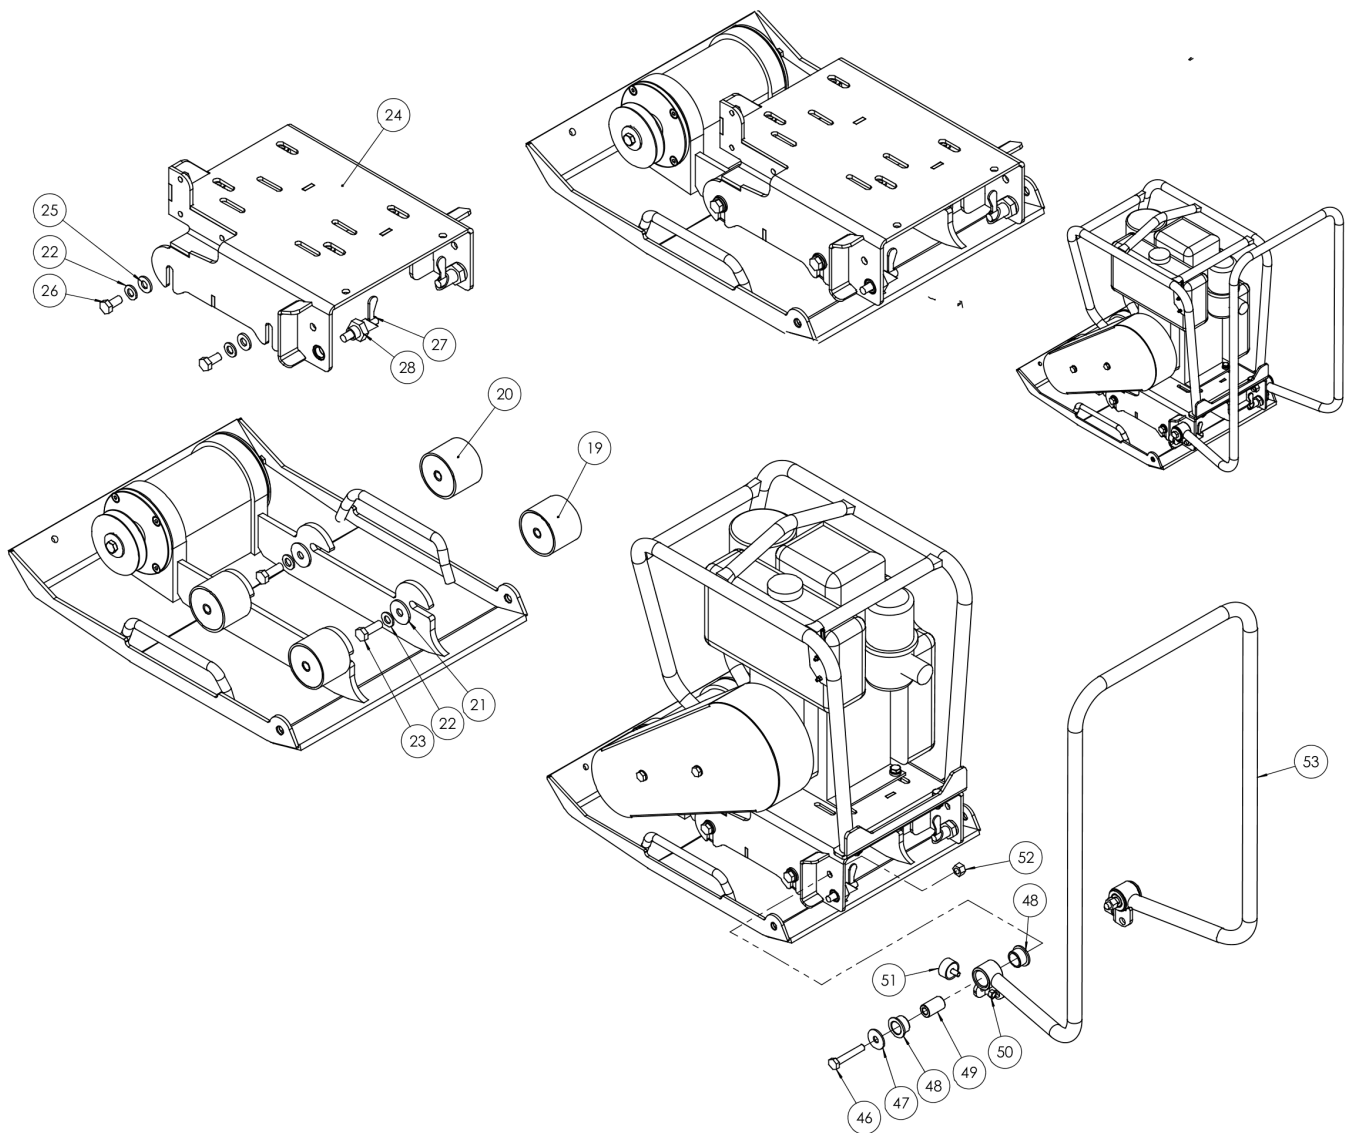

Refer to Parts Online for the most up to date information. The printed information might be outdated.

Wed Jul 19 12:05:48 UTC 2023

Field kits Water system

Item	Part No.	Name	Qty	L	C	SN INFO
1	4812086355	Water tank	1			
2	4812086303	Ball valve	1			
3	4812086356	Elbow hose connector	1			
4	4812086305	Plastic pipe	0.4			
5	4812086357	Water pipe	1			
6	4812086358	Plastic Plug	2			
7	-	Hex. Head screw	2			
8		Nut	2			

Vibratory plate with engine Vibratory plate with engine

Refer to Parts Online for the most up to date information. The printed information might be outdated.

Wed Jul 19 12:05:50 UTC 2023

Item	Part No.	Name	Qty	L	C	SN INFO
1	4812086315	Base plate assembly	1			
2	4812086186	Oil plug	1			
3	4812086301	Lock washer	4			
4	4812086293	Hex.head screw	4			
5	4812086321	Rear cover	1			
6	4812086322	O-ring	2			
7	4812086323	Ball bearing	2			
8	4812086324	Eccentric shaft	1			
9	4812086281	Key	1			
10	4812086325	Oil seal	1			
11	4812086326	Front cover	1			
12	4812086327	Conical dented washer	4			
13	4812086328	Countersunk head screw	4			
14	4812086169	Hex. socket set screw with cup point	2			
15	4812086329	Pulley	1			
16	4812086330	Washer	1			
17	4812086331	Schnorr lock washer	1			
18	4812086231	Hex. Head screw	1			