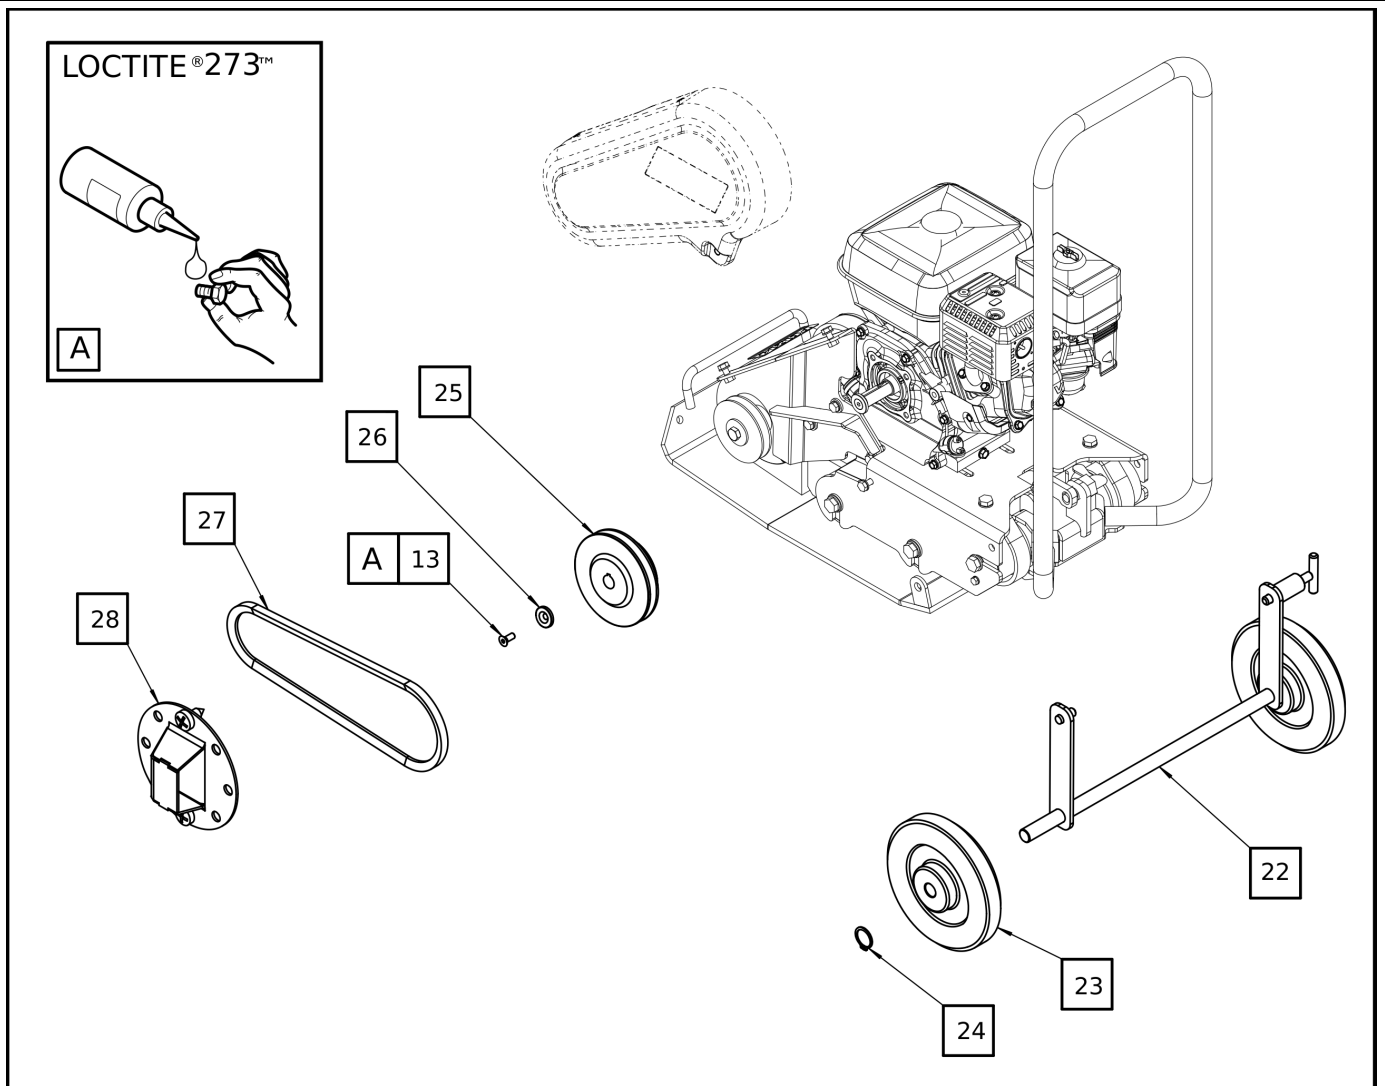

**Field kits 4812337848 Comfort handle**

Item	Part No.	Name	Qty	L	C	SN INFO
KIT	4812337848	Comfort handle	1			
1	4812086397	Rubber Mounting	2			
2	4812086398	Joining Plate	2			
3	4812334870	Spring Lock Washer	2			
4	4812086229	Hex.Head Screw	2			
5	4812086399	Handle Pin	2			
6	4812086280	Hex.Nut With Plastic Insert	2			
7	4812086298	Nylon Bush	2			
8	4812086237	Hex.Thin Nut	1			
9	4812086236	Locking Pin-Federriegel With Thread	1			

Refer to Parts Online for the most up to date information. The printed information might be outdated.

Wed Jan 17 09:45:07 UTC 2024

**Field kits** 4812337846 Vulkollan plate

Item	Part No.	Name	Qty	L	C	SN INFO
1	4812086408	Vulkollan	1			
2	PNNA	Screw	2			
3	4812086409	Bracket for vulkollan	1			
4	PNNA	Self locking nut	2			

Engine with Frame Engine with Frame

Refer to Parts Online for the most up to date information. The printed information might be outdated.

Wed Jan 17 09:45:08 UTC 2024

Item	Part No.	Name	Qty	L	C	SN INFO
1	4812086396	Anti Vibration Stopper	2			
2	4812086317	Spring Lock Washer	2			
3	4812334894	Hex.Head Screw	2			
4	4812334870	Spring Lock Washer	2			
5	4812086229	Hex.Head Screw	2			
6	4812086401	Handle Assembly	1			
7	4812086395	Engine Bolt Bracket Assembly	2			
8	4812086382	Base Plate Assembly	1			
9	4812086225	Spring Lock Washer	2			
10	4812086224	Hex.Head Screw	2			
13	4812086245	Plain Washer	7			
13.1	4812086328	Countersunk Head Screw	1			
14	4812086301	Spring Lock Washer	10			
15	4812334875	Hex.Nut	4			
16	4812086388	Inner Belt Guard Assembly	1			