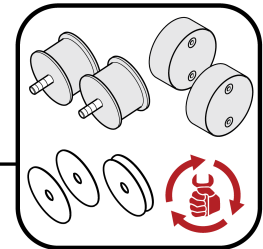

Service, repair and wear part kits Kits-4812334803 Service, repair and wear part kits

Item	Part No.	Name	Qty	L	C	SN INFO
1		Service, repair and wear part kits				
1.1	4812334977	Repair kit, shock-absorber	1			
1.2	4812337843	Repair kit, transmission	1			
1.3	4812337844	Repair kit, exciter unit	1			

Refer to Parts Online for the most up to date information. The printed information might be outdated.

Wed Jan 17 09:45:06 UTC 2024