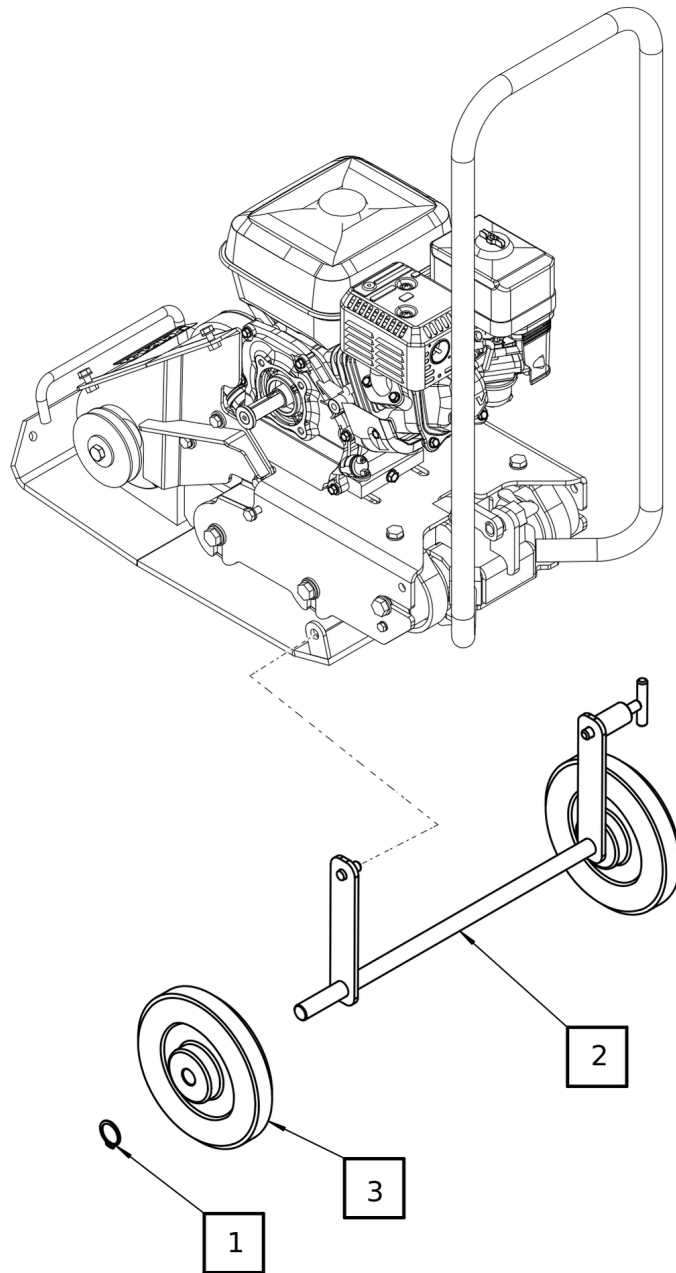

Field kits 4812337847 Transport wheels

Item	Part No.	Name	Qty	L	C	SN INFO
KIT	4812337847	Transport wheels	1			
1	4812086190	Retaining Ring For Shaft	2			
2	4812086381	Wheel Axle Assembly	1			
3	4812086313	Wheel	2			

Refer to Parts Online for the most up to date information. The printed information might be outdated.

Wed Jan 17 09:45:07 UTC 2024