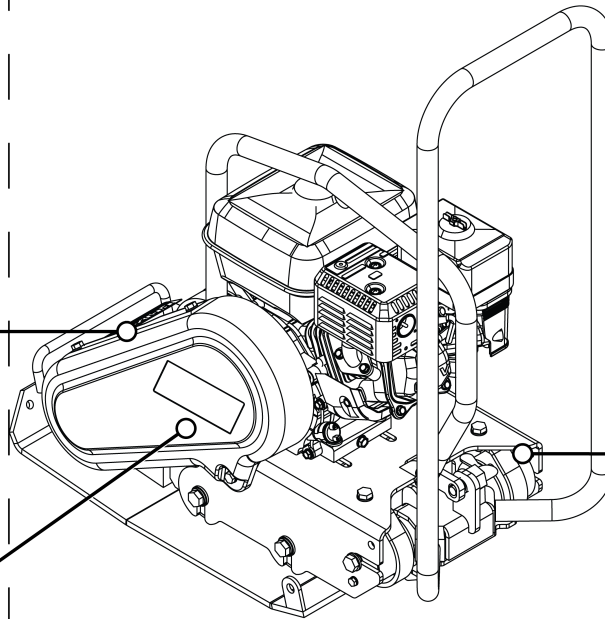

# Forward Plate

---

**ENGINE:**

Honda GX160

**PART NUMBER :**

**4812334800**

Please observe the safety instructions listed in the relevant Safety and operating instructions!

RV80 .....	1
<b>Service, repair and wear part kits</b>	
Kits-4812334803 Service, repair and wear part kits .....	3
<b>Service, repair and wear part kits</b>	
4812334977 Repair kit, shock-absorber .....	5
4812337843 Repair kit, transmission .....	6
4812337844 Repair kit, exciter unit .....	7
Service parts .....	8
<b>Refurbishing kits</b>	
4812337845 Refurbishing kit - covering .....	9
<b>Field kits</b>	
4812337848 Comfort handle .....	10
4812337847 Transport wheels .....	11
4812337846 Vulkollan plate .....	12
<b>Lubricants</b>	
<b>Engine with Frame</b>	
Engine with Frame .....	13
Service parts .....	See page 8
<b>Base Plate with Exciter Unit</b>	
Base Plate with Exciter Unit .....	17
<b>Vulkollan plate</b>	
Vulkollan plate .....	21

RV80

Item	Part No.	Name	Qty	L	C	SN INFO
10	PNNA	Frame with engine	1			
20	PNNA	Vibratory plate with Exciter unit	1			

**Service, repair and wear part kits** Kits-4812334803 Service, repair and wear part kits