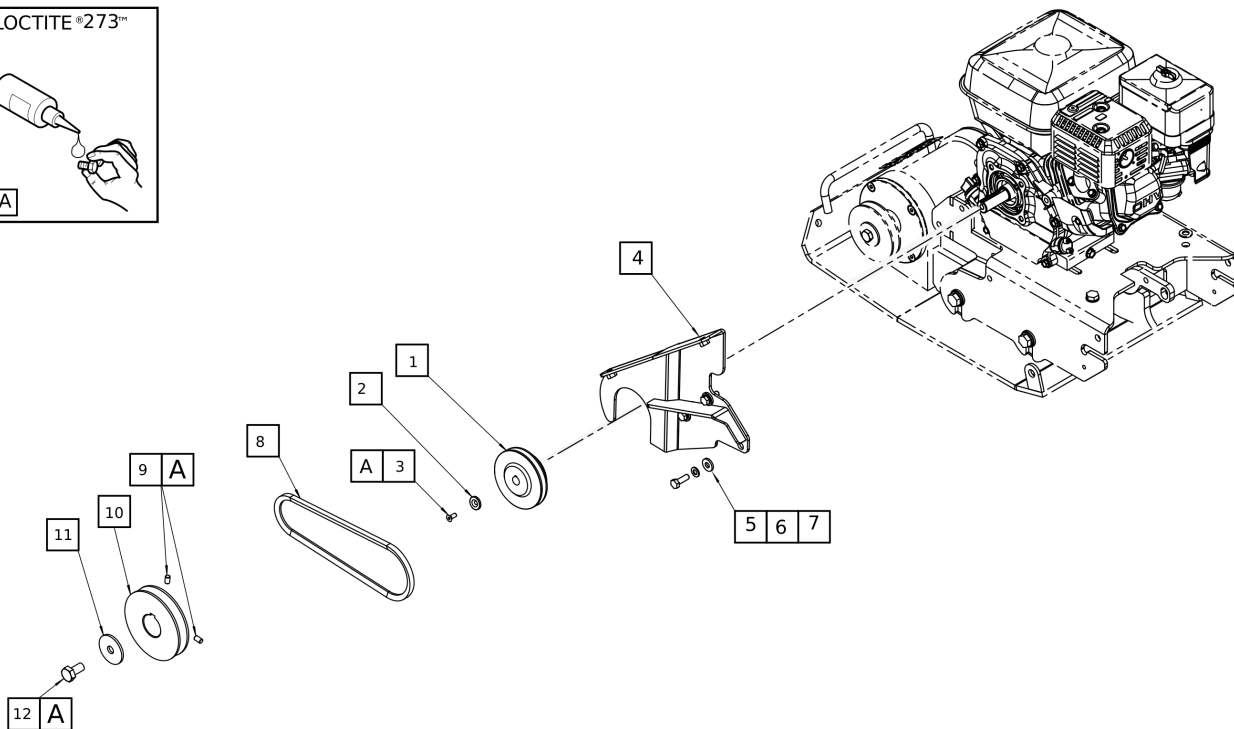

Item	Part No.	Name	Qty	L	C	SN INFO
KIT	4812337843	Repair kit, transmission	1			
1	4812086389	Centrifugal Clutch	1			
2	4812086391	Clutch Washer	1			
3	4812086328	Countersunk Head Screw	1			
4	4812086388	Inner Belt Guard Assembly	1			
5	4812086245	Plain Washer	1			
6	4812086301	Spring Lock Washer	1			
7	4812086337	Hex.Head Screw	1			
8	4812086393	V-Belt	1			
9	4812086169	Hex.Socket Set Screw With Cup Point	2			
10	4812086385	V Belt Pulley	1			
11	4812086330	Washer	1			
12	4812086231	Hex.Head Screw	1			