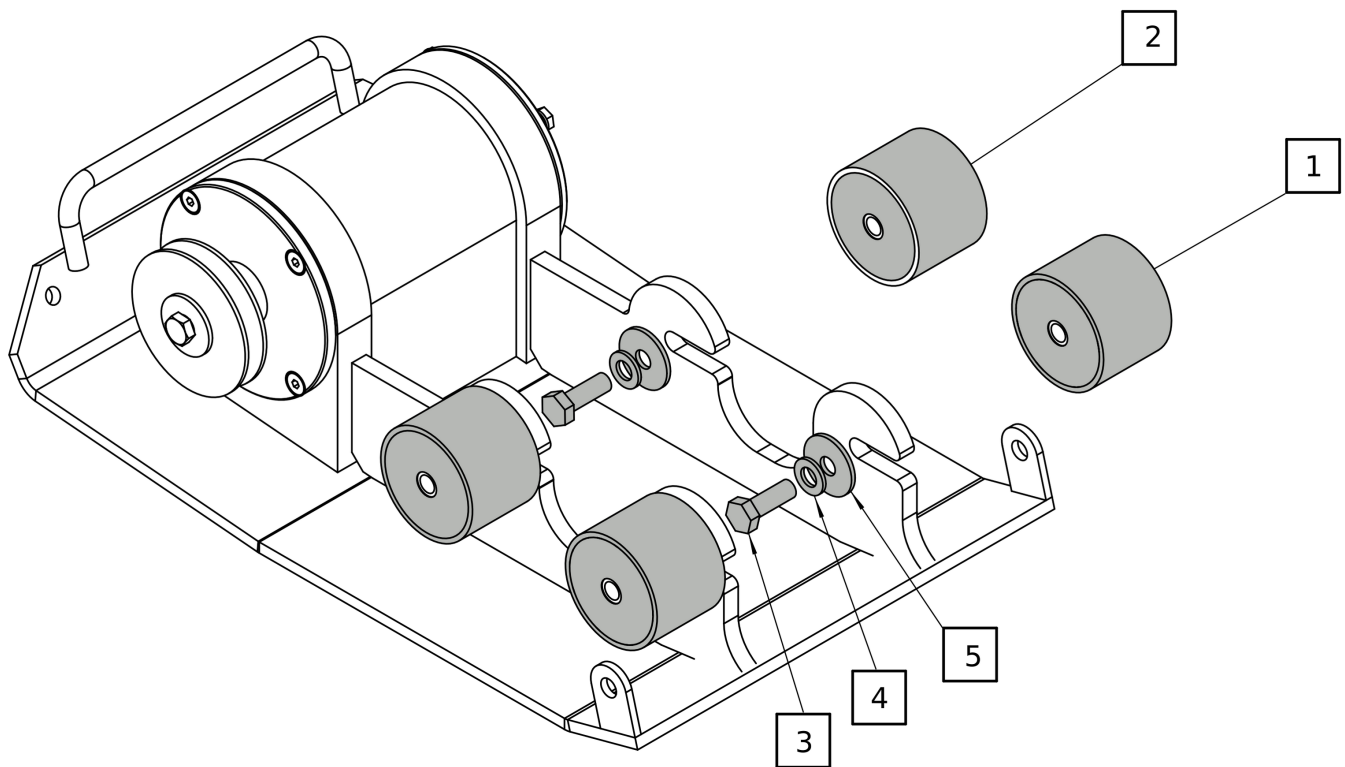

Service, repair and wear part kits 4812334977 Repair kit, shock-absorber

Item	Part No.	Name	Qty	L	C	SN INFO
1	4812086319	Rubber Mounting	2			
2	4812086320	Rubber Mounting	2			
3	4812086316	Hex.Head Screw	4			
4	4812086317	Spring Lock Washer	4			
5	4812086318	Plain Washer	4			

Refer to Parts Online for the most up to date information. The printed information might be outdated.

Wed Jan 17 09:45:06 UTC 2024