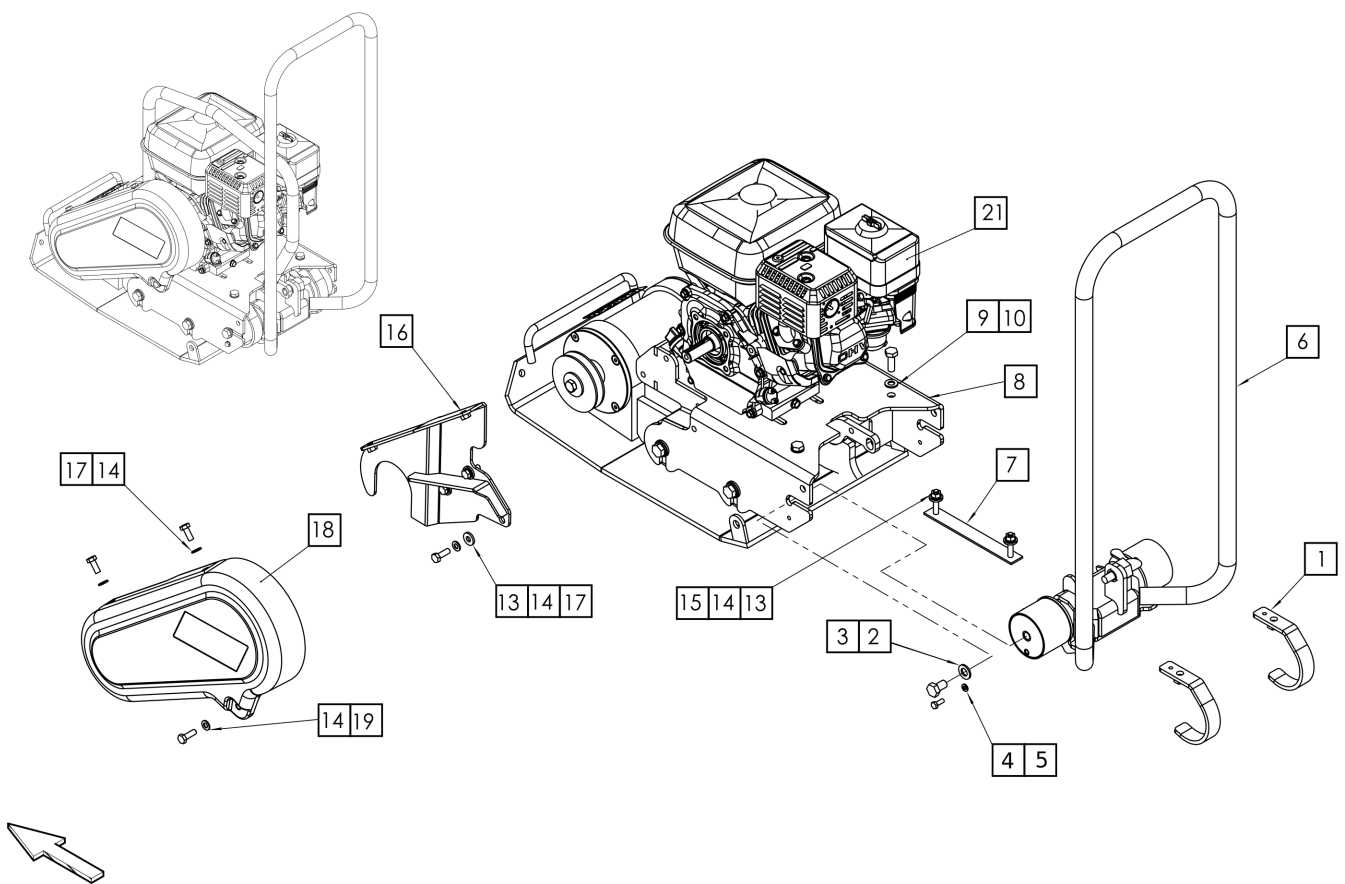

Engine with Frame Engine with Frame

Refer to Parts Online for the most up to date information. The printed information might be outdated.

Wed Jan 17 09:45:08 UTC 2024