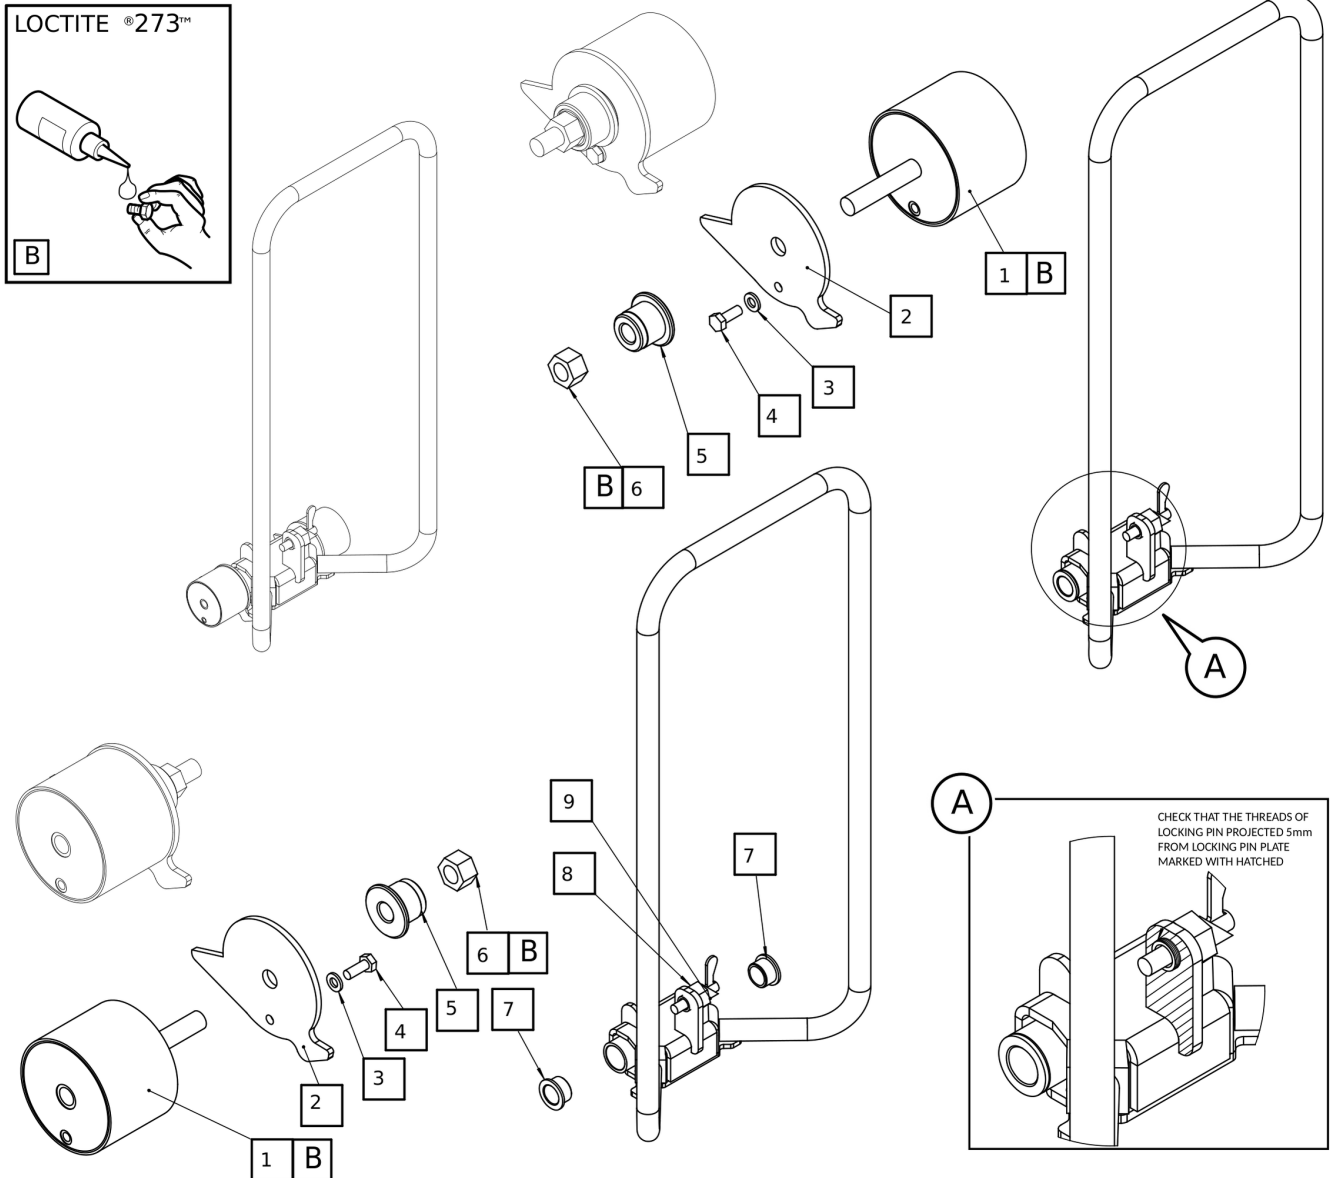

**Service, repair and wear part kits** Service parts

Item	Part No.	Name	Qty	L	C	SN INFO
1	4812086311	Spark plug	1			
2	4812086410	Oil drain washer	2			
3	4812086411	Rope, Recoil starter	1			
4	4812086412	Element, Air cleaner(Dual)	1			
5	4812086413	Knob, Recoil starter	1			
6	4812086414	Knob, Reinforcement	1			

Refer to Parts Online for the most up to date information. The printed information might be outdated.

Wed Jan 17 09:45:06 UTC 2024

**Refurbishing kits** 4812337845 Refurbishing kit - covering

Item	Part No.	Name	Qty	L	C	SN INFO
KIT	4812337845	Refurbishing kit - covering	1			
1	4812086394	Plastic Belt Guard Assembly	1			
2	4812086301	Spring Lock Washer	3			
3	4812334882	Hex.Head Screw	1			
4	4812086337	Hex.Head Screw	2			

**Field kits 4812337848 Comfort handle**

Item	Part No.	Name	Qty	L	C	SN INFO
KIT	4812337848	Comfort handle	1			
1	4812086397	Rubber Mounting	2			
2	4812086398	Joining Plate	2			
3	4812334870	Spring Lock Washer	2			
4	4812086229	Hex.Head Screw	2			
5	4812086399	Handle Pin	2			
6	4812086280	Hex.Nut With Plastic Insert	2			
7	4812086298	Nylon Bush	2			
8	4812086237	Hex.Thin Nut	1			
9	4812086236	Locking Pin-Federriegel With Thread	1			