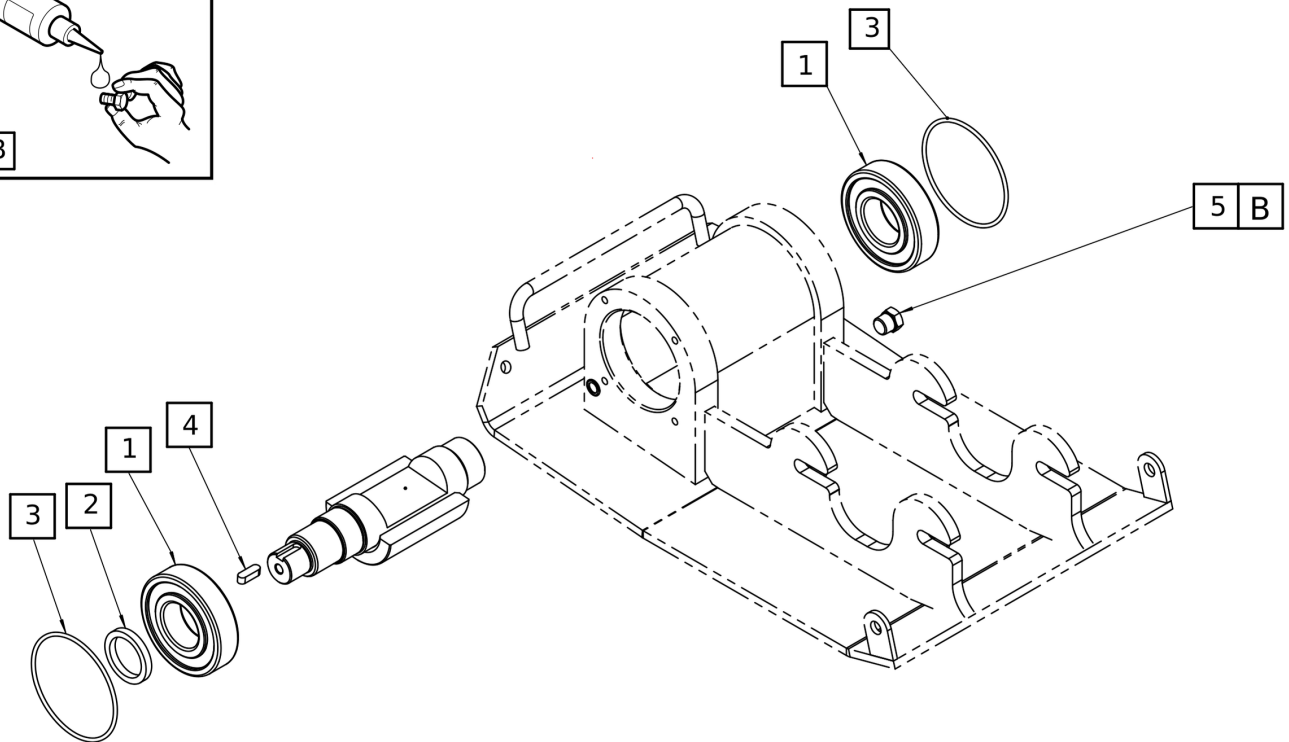

Service, repair and wear part kits 4812337844 Repair kit, exciter unit

Item	Part No.	Name	Qty	L	C	SN INFO
KIT	4812337844	Repair kit, exciter unit	1			
1	4812086323	Ball Bearing	2			
2	4812086325	Oil Seal	1			
3	4812086322	O Ring	2			
4	4812086281	Key	1			
5	4812086186	Plug	1