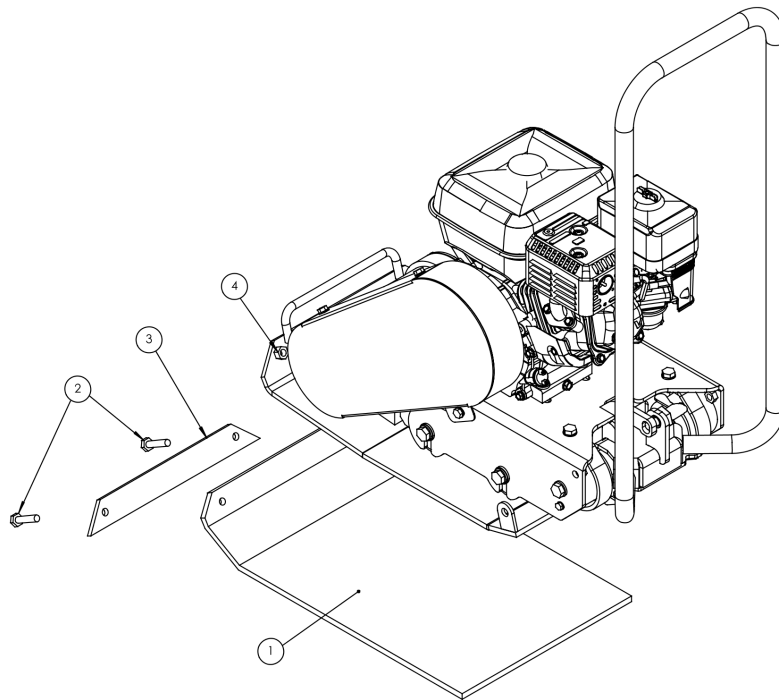

Vulkollan plate Vulkollan plate

Item	Part No.	Name	Qty	L	C	SN INFO
1	4812086408	Vulkollan	1			
2	PNNA	Screw	2			
3	4812086409	Bracket for vulkollan	1			
4	PNNA	Self locking nut	2