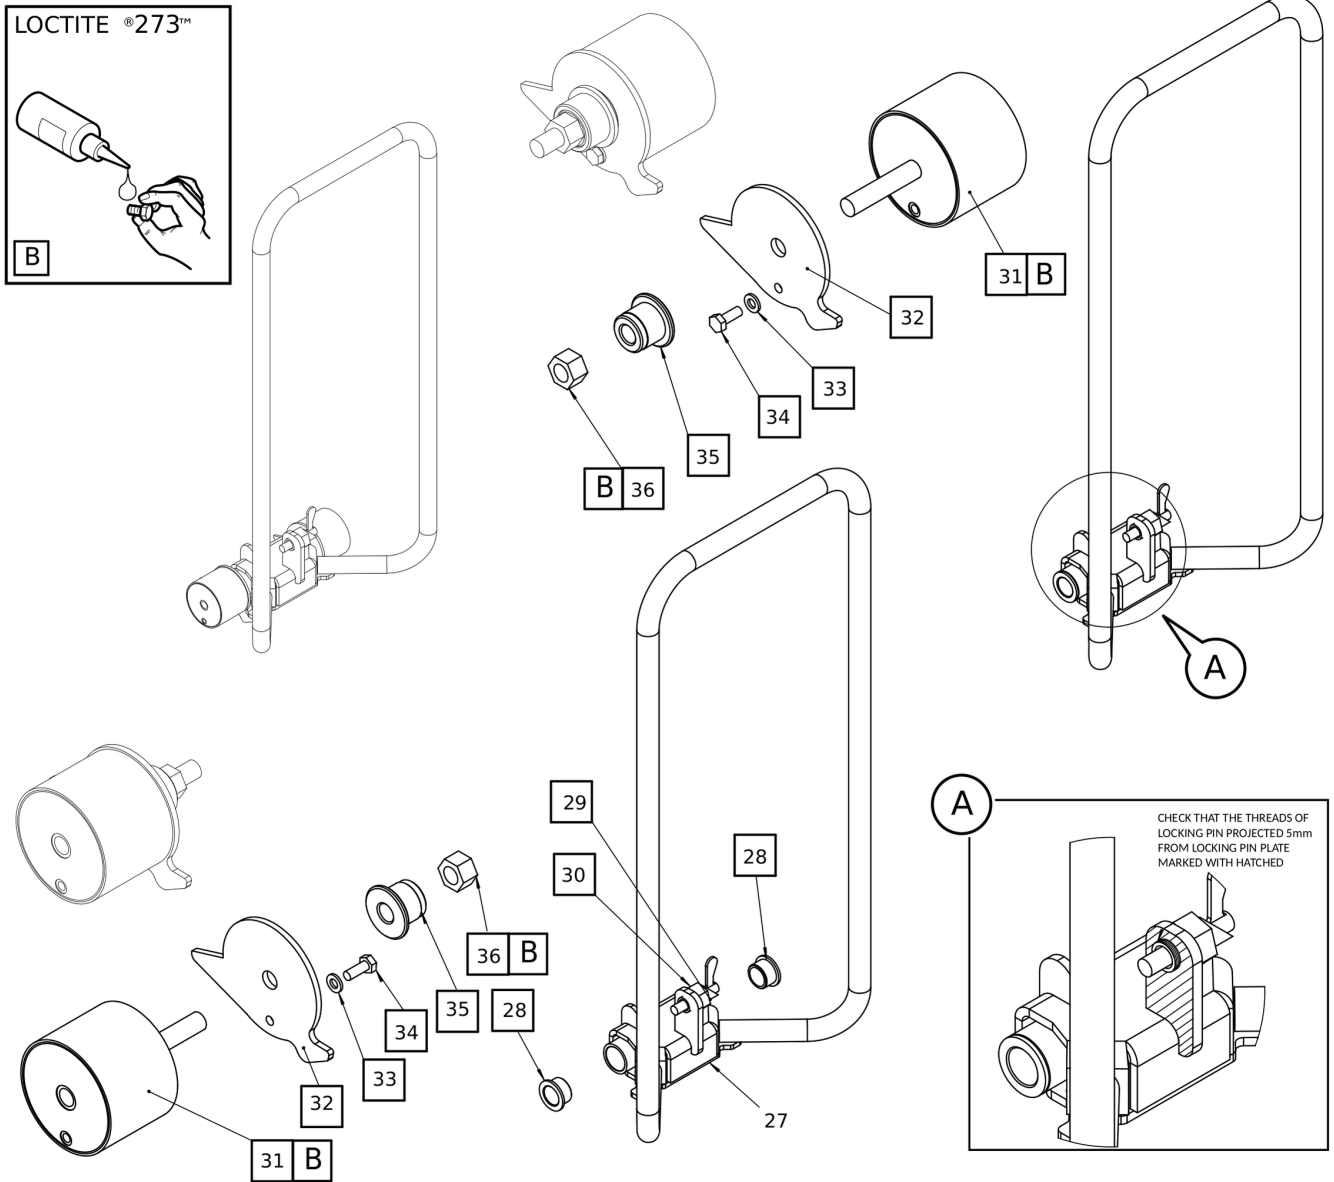

---

Referenced Pages

Service parts ..... 8

Base Plate with Exciter Unit Base Plate with Exciter Unit

Item	Part No.	Name	Qty	L	C	SN INFO
1	4812086382	Base Plate Assembly	1			
2	4812086186	Plug	1			
3	4812086301	Spring Lock Washer	4			
4	4812086293	Hex.Head Screw	4			
5	4812086321	Rear Cover	1			
6	4812086322	O Ring	2			
7	4812086323	Ball Bearing	2			
8	4812086384	Eccentric Shaft	1			
9	4812086281	Key	1			
10	4812086325	Oil Seal	1			
11	4812086326	Front Cover	1			
12	4812086327	Conical Dented Washer	4			

Refer to Parts Online for the most up to date information. The printed information might be outdated.

Wed Jan 17 09:45:08 UTC 2024

Item	Part No.	Name	Qty	L	C	SN INFO
13	4812086328	Countersunk Head Screw	4			
14	4812086169	Hex.Socket Set Screw With Cup Point	2			
15	4812086385	V Belt Pulley	1			
16	4812086330	Washer	1			
17	4812086331	Schnorr Locking Washer	1			
18	4812086231	Hex.Head Screw	1			
19	4812086319	Rubber Mounting	2			
20	4812086320	Rubber Mounting	2			
21	4812086318	Plain Washer	4			
22	4812086317	Spring Lock Washer	8			
23	4812086316	Hex.Head Screw	4			
24	4812086386	Engine Box Assembly	1			
25	4812086277	Plain Washer	4			
26	4812086346	Hex.Head Screw	4			
27	4812086401	Handle Assembly	1			
28	4812086298	Nylon Bush	2			
29	4812086236	Locking Pin-Federriegel With Thread	1			
30	4812086237	Hex.Thin Nut	1			
31	4812086397	Rubber Mounting	2			
32	4812086398	Joining Plate	2			
33	4812334870	Spring Lock Washer	2			
34	4812086229	Hex.Head Screw	2			
35	4812086399	Handle Pin	2			
36	4812086280	Hex.Nut With Plastic Insert	2			