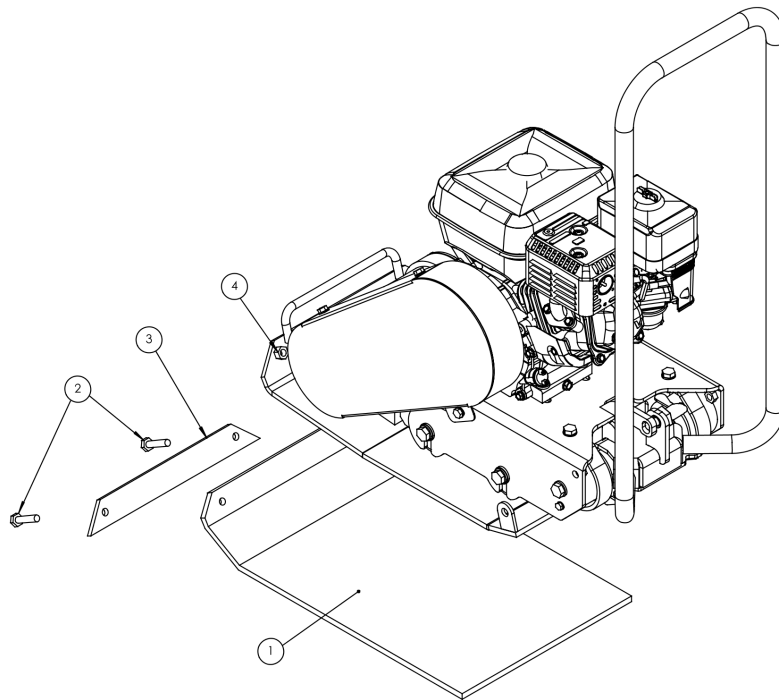

**Field kits 4812337848 Comfort handle**

Item	Part No.	Name	Qty	L	C	SN INFO
KIT	4812337848	Comfort handle	1			
1	4812086397	Rubber Mounting	2			
2	4812086398	Joining Plate	2			
3	4812334870	Spring Lock Washer	2			
4	4812086229	Hex.Head Screw	2			
5	4812086399	Handle Pin	2			
6	4812086280	Hex.Nut With Plastic Insert	2			
7	4812086298	Nylon Bush	2			
8	4812086237	Hex.Thin Nut	1			
9	4812086236	Locking Pin-Federriegel With Thread	1			

Refer to Parts Online for the most up to date information. The printed information might be outdated.

Wed Jan 17 09:45:07 UTC 2024

**Field kits** 4812337847 Transport wheels

Item	Part No.	Name	Qty	L	C	SN INFO
KIT	4812337847	Transport wheels	1			
1	4812086190	Retaining Ring For Shaft	2			
2	4812086381	Wheel Axle Assembly	1			
3	4812086313	Wheel	2			

Refer to Parts Online for the most up to date information. The printed information might be outdated.

Wed Jan 17 09:45:07 UTC 2024

**Field kits** 4812337846 Vulkollan plate

Item	Part No.	Name	Qty	L	C	SN INFO
1	4812086408	Vulkollan	1			
2	PNNA	Screw	2			
3	4812086409	Bracket for vulkollan	1			
4	PNNA	Self locking nut	2			