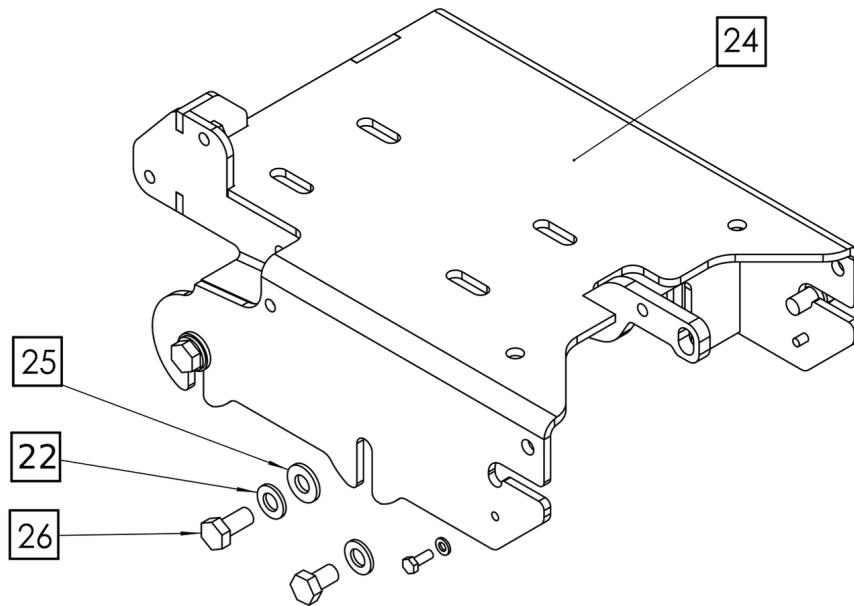

Refer to Parts Online for the most up to date information. The printed information might be outdated.

Wed Jan 17 09:45:08 UTC 2024

Item	Part No.	Name	Qty	L	C	SN INFO
17	4812086337	Hex.Head Screw	5			
18	4812086394	Plastic Belt Guard Assembly	1			
19	4812334882	Hex.Head Screw	1			
21	4812336089	Honda Engine	1			
22	4812086381	Wheel Axle Assembly	1			
23	4812086313	Wheel	2			
24	4812086190	Retaining Ring For Shaft	2			
25	4812086389	Centrifugal Clutch	1			
26	4812086391	Clutch Washer	1			
27	4812086393	V-Belt	1			
28	PNNA	Set Deflector	1			

---

Referenced Pages

Service parts ..... 8

Base Plate with Exciter Unit Base Plate with Exciter Unit

Item	Part No.	Name	Qty	L	C	SN INFO
1	4812086382	Base Plate Assembly	1			
2	4812086186	Plug	1			
3	4812086301	Spring Lock Washer	4			
4	4812086293	Hex.Head Screw	4			
5	4812086321	Rear Cover	1			
6	4812086322	O Ring	2			
7	4812086323	Ball Bearing	2			
8	4812086384	Eccentric Shaft	1			
9	4812086281	Key	1			
10	4812086325	Oil Seal	1			
11	4812086326	Front Cover	1			
12	4812086327	Conical Dented Washer	4			