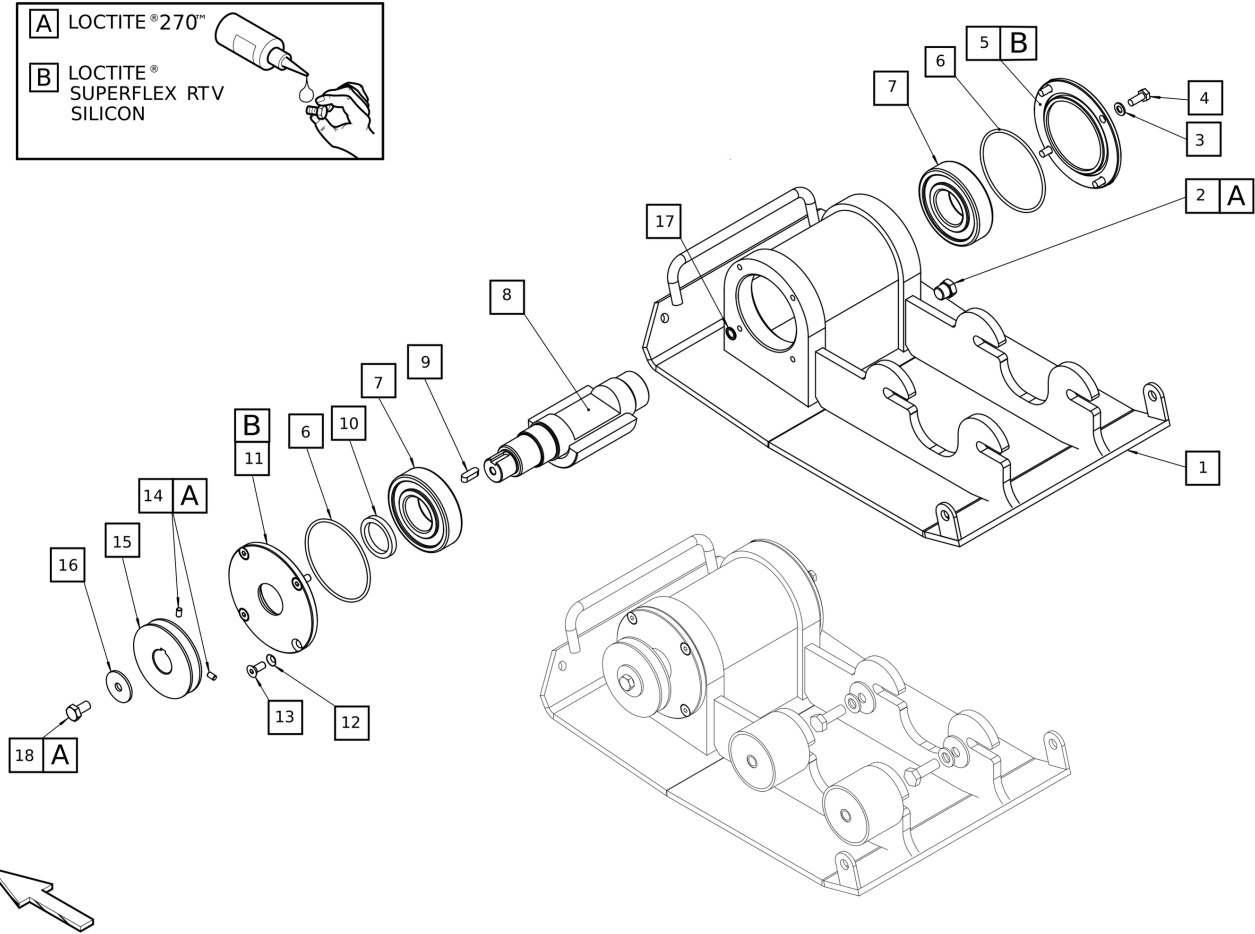

Engine with Frame Engine with Frame

Refer to Parts Online for the most up to date information. The printed information might be outdated.

Wed Jan 17 09:45:08 UTC 2024

Item	Part No.	Name	Qty	L	C	SN INFO
1	4812086396	Anti Vibration Stopper	2			
2	4812086317	Spring Lock Washer	2			
3	4812334894	Hex.Head Screw	2			
4	4812334870	Spring Lock Washer	2			
5	4812086229	Hex.Head Screw	2			
6	4812086401	Handle Assembly	1			
7	4812086395	Engine Bolt Bracket Assembly	2			
8	4812086382	Base Plate Assembly	1			
9	4812086225	Spring Lock Washer	2			
10	4812086224	Hex.Head Screw	2			
13	4812086245	Plain Washer	7			
13.1	4812086328	Countersunk Head Screw	1			
14	4812086301	Spring Lock Washer	10			
15	4812334875	Hex.Nut	4			
16	4812086388	Inner Belt Guard Assembly	1			

Refer to Parts Online for the most up to date information. The printed information might be outdated.

Wed Jan 17 09:45:08 UTC 2024

Item	Part No.	Name	Qty	L	C	SN INFO
17	4812086337	Hex.Head Screw	5			
18	4812086394	Plastic Belt Guard Assembly	1			
19	4812334882	Hex.Head Screw	1			
21	4812336089	Honda Engine	1			
22	4812086381	Wheel Axle Assembly	1			
23	4812086313	Wheel	2			
24	4812086190	Retaining Ring For Shaft	2			
25	4812086389	Centrifugal Clutch	1			
26	4812086391	Clutch Washer	1			
27	4812086393	V-Belt	1			
28	PNNA	Set Deflector	1			

---

Referenced Pages

Service parts ..... 8

Base Plate with Exciter Unit Base Plate with Exciter Unit

Item	Part No.	Name	Qty	L	C	SN INFO
1	4812086382	Base Plate Assembly	1			
2	4812086186	Plug	1			
3	4812086301	Spring Lock Washer	4			
4	4812086293	Hex.Head Screw	4			
5	4812086321	Rear Cover	1			
6	4812086322	O Ring	2			
7	4812086323	Ball Bearing	2			
8	4812086384	Eccentric Shaft	1			
9	4812086281	Key	1			
10	4812086325	Oil Seal	1			
11	4812086326	Front Cover	1			
12	4812086327	Conical Dented Washer	4			