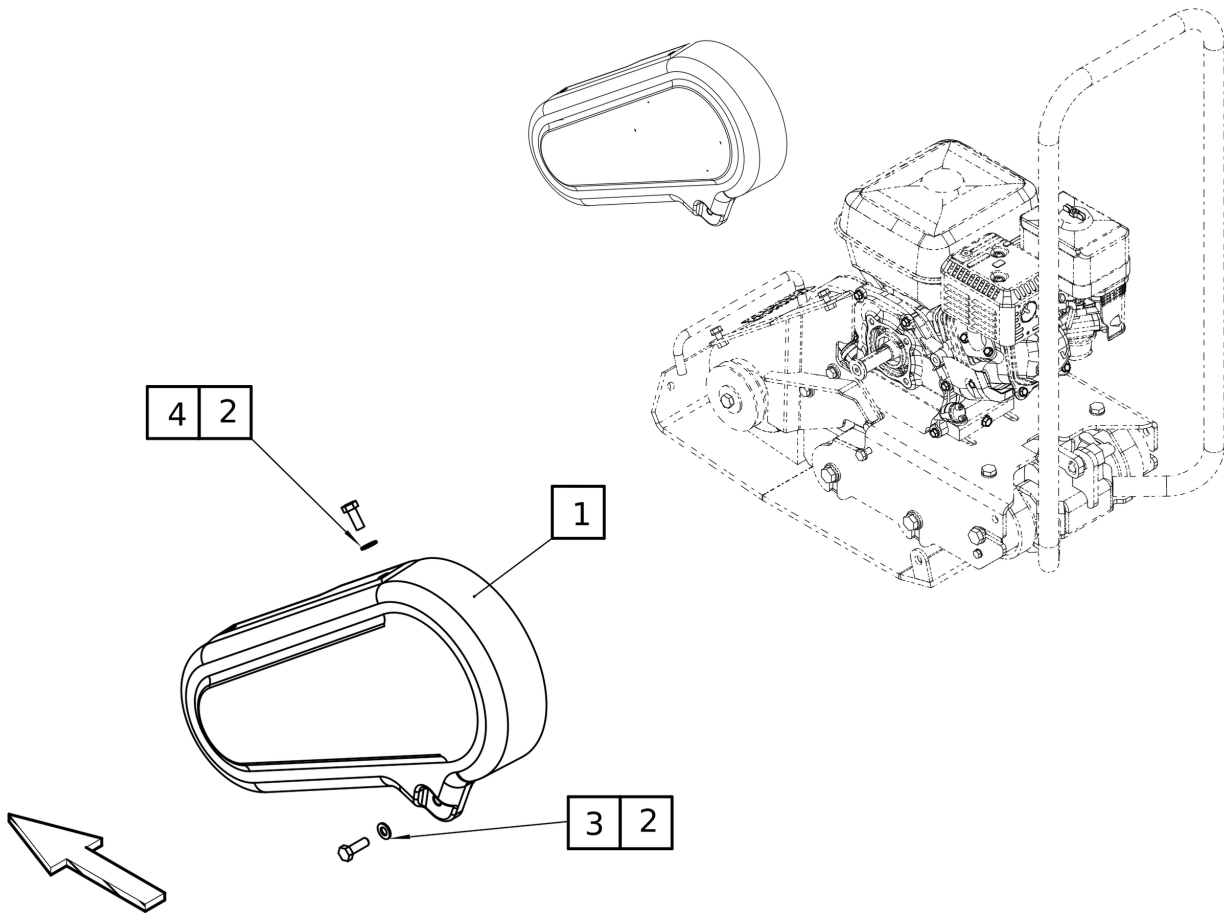

Refurbishing kits 4812337845 Refurbishing kit - covering

Item	Part No.	Name	Qty	L	C	SN INFO
KIT	4812337845	Refurbishing kit - covering	1			
1	4812086394	Plastic Belt Guard Assembly	1			
2	4812086301	Spring Lock Washer	3			
3	4812334882	Hex.Head Screw	1			
4	4812086337	Hex.Head Screw	2