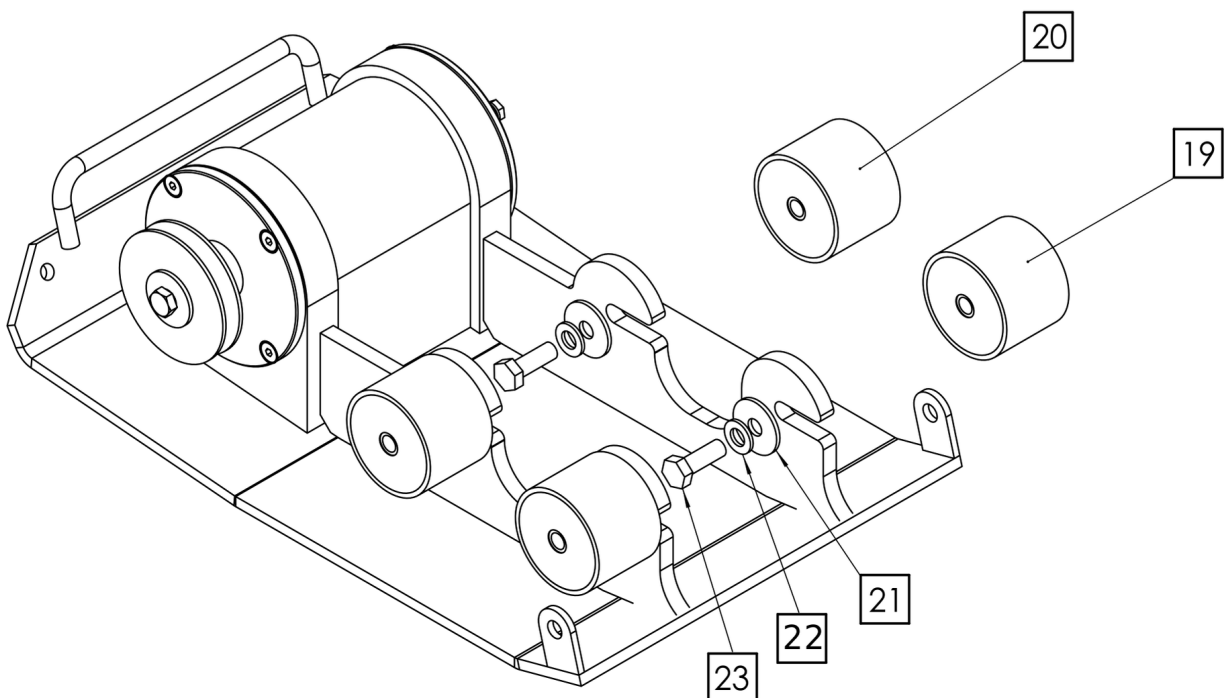

Refer to Parts Online for the most up to date information. The printed information might be outdated.

Wed Jan 17 09:45:08 UTC 2024

Item	Part No.	Name	Qty	L	C	SN INFO
17	4812086337	Hex.Head Screw	5			
18	4812086394	Plastic Belt Guard Assembly	1			
19	4812334882	Hex.Head Screw	1			
21	4812336089	Honda Engine	1			
22	4812086381	Wheel Axle Assembly	1			
23	4812086313	Wheel	2			
24	4812086190	Retaining Ring For Shaft	2			
25	4812086389	Centrifugal Clutch	1			
26	4812086391	Clutch Washer	1			
27	4812086393	V-Belt	1			
28	PNNA	Set Deflector	1			

---

Referenced Pages

Service parts ..... 8

Base Plate with Exciter Unit Base Plate with Exciter Unit

Item	Part No.	Name	Qty	L	C	SN INFO
1	4812086382	Base Plate Assembly	1			
2	4812086186	Plug	1			
3	4812086301	Spring Lock Washer	4			
4	4812086293	Hex.Head Screw	4			
5	4812086321	Rear Cover	1			
6	4812086322	O Ring	2			
7	4812086323	Ball Bearing	2			
8	4812086384	Eccentric Shaft	1			
9	4812086281	Key	1			
10	4812086325	Oil Seal	1			
11	4812086326	Front Cover	1			
12	4812086327	Conical Dented Washer	4			