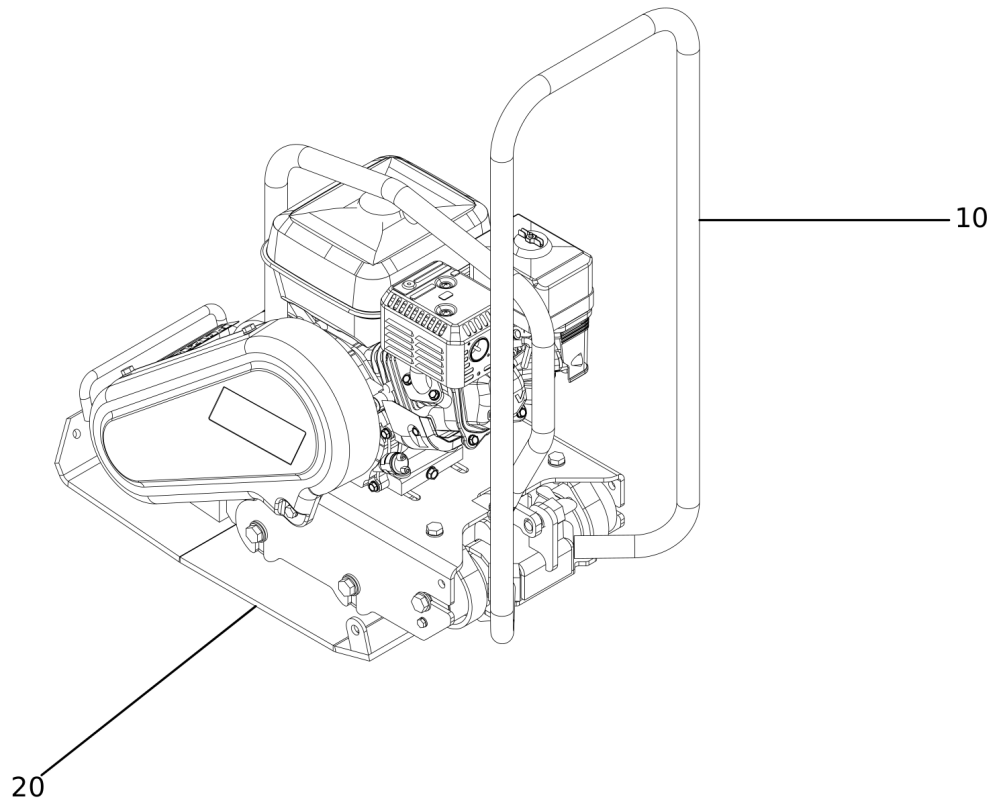

RV80

Item	Part No.	Name	Qty	L	C	SN INFO
10	PNNA	Frame with engine	1			
20	PNNA	Vibratory plate with Exciter unit	1