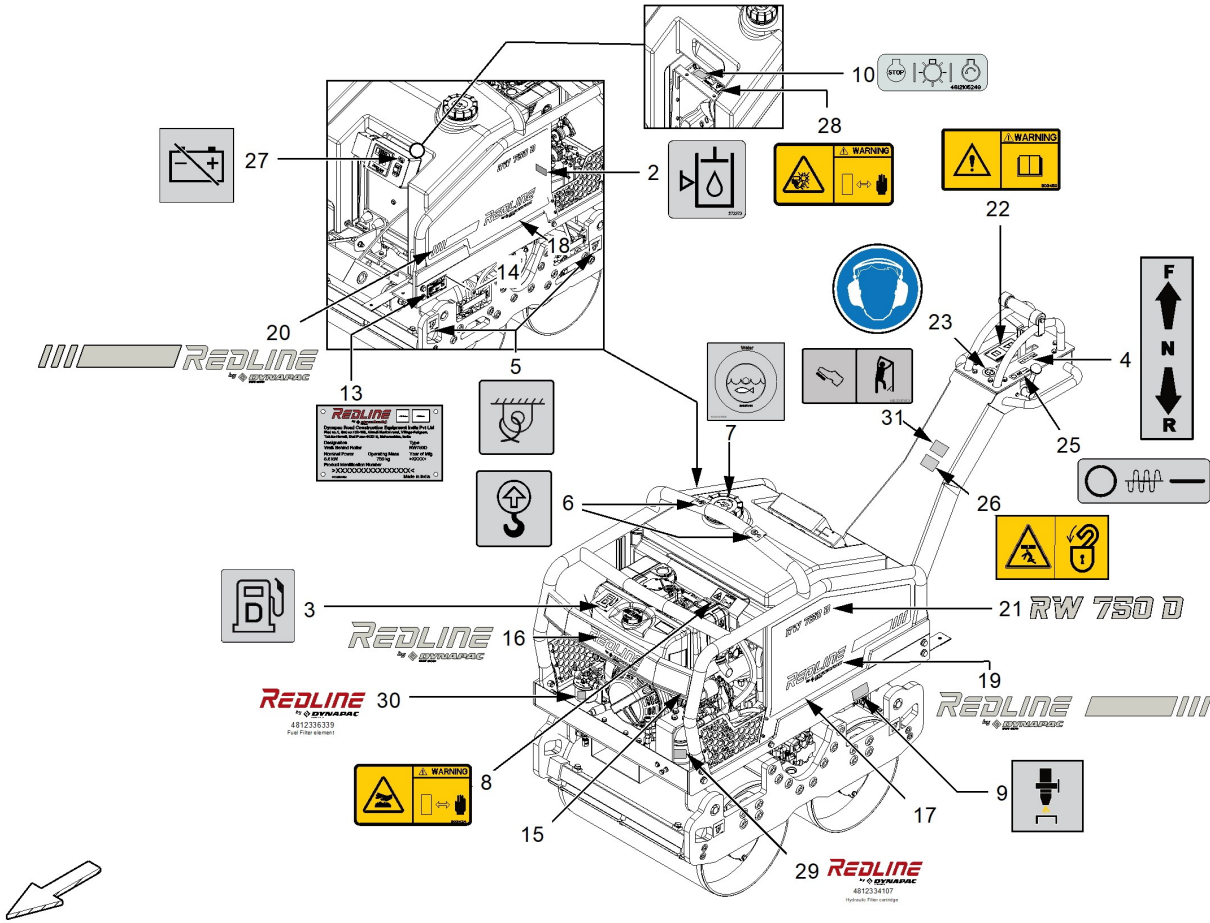

Decal and Instruction 4812333811 Decal and Instruction

Item	Part No.	Name	Qty	L	C	SN INFO
2	4700272373	Decal hydraulic oil	1			
3	4700991658	Decal information	1			
4	4812105248	Decal fnr	1			
5	4700382751	Decal tie down point	4			
6	4700357587	Decal lift point	2			
7	4812107688	Decal water	1			
8	4700903424	Decal safety. Hot surface	1			
9	4700272371	Decal sprinkler	1			
10	4812105249	Decal ignition	1			
13	4812334499	Pin Plate	1			
14	4700960799	Blind rivet	4			
15	4812336113	Front Red Sticker	1			
16	4812334692	Decal	1			
17	4812336114	LH Red Sticker	1			
18	4812336115	RH Red Sticker	1			
19	4812334694	Decal LH	1			
20	4812334693	Decal RH	1			

Refer to Parts Online for the most up to date information. The printed information might be outdated.

Mon Mar 11 06:00:39 UTC 2024