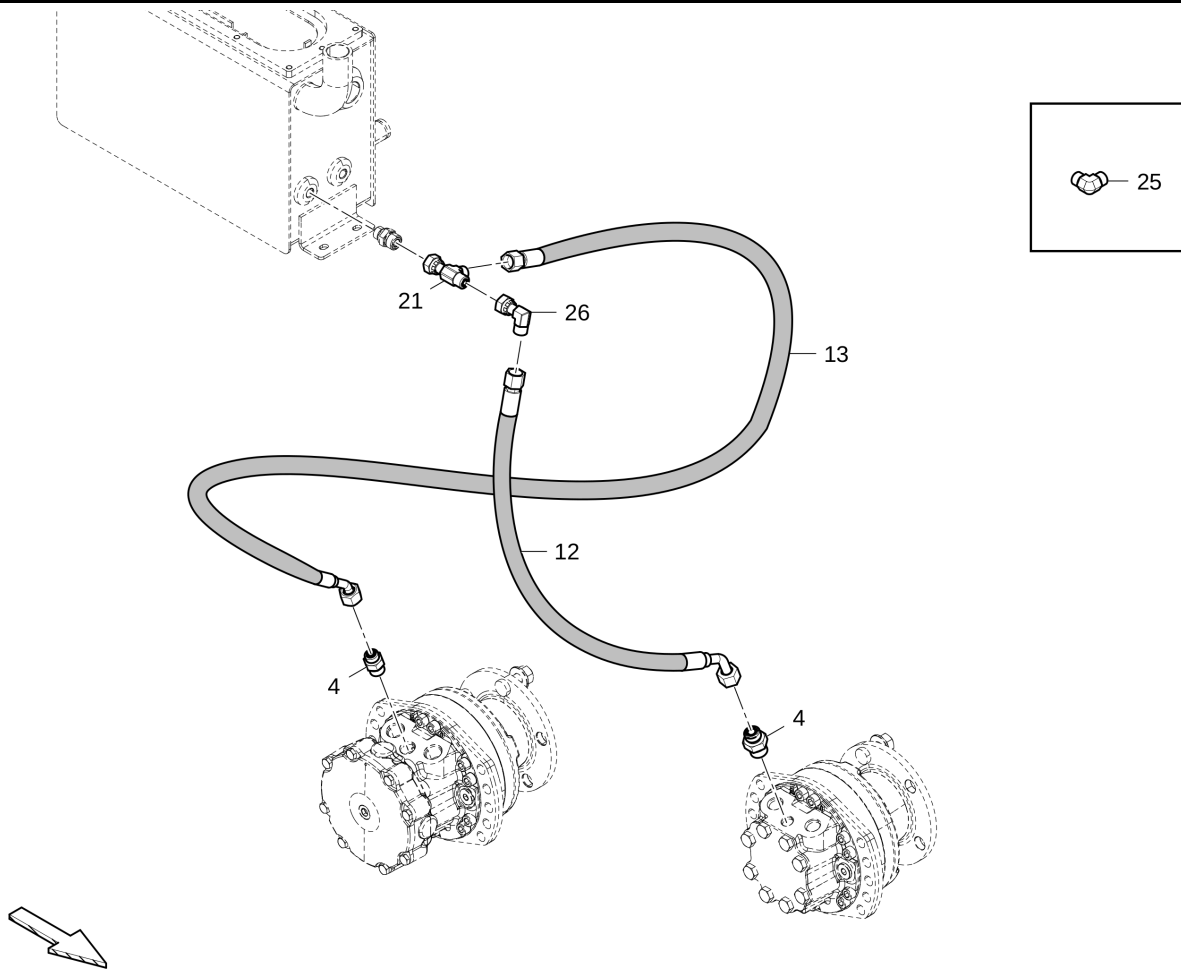

Mon Mar 11 06:00:37 UTC 2024

| Item | Part No. | Name | Qty | L | C | SN INFO |
|------|------------|-------------------------|-----|---|---|---------|
| 1 | 4812333895 | Hydraulic pump | 1 | | | |
| 2 | 4812336574 | Hydraulic Motor | 1 | | | |
| 3 | 4700791410 | Straight connector ORFS | 4 | | | |
| 4 | 4700791828 | Straight connector ORFS | 2 | | | |
| 5 | 4700791409 | Straight connector ORFS | 1 | | | |
| 6 | 4700791399 | Connector elbow ORFS | 2 | | | |
| 7 | 4700904727 | Straight connector ORFS | 1 | | | |
| 8 | 4812336789 | Hydraulic hose | 1 | | | |
| 9 | 4812336794 | Hydraulic hose | 1 | | | |
| 12 | 4812336793 | Hydraulic hose | 1 | | | |
| 13 | 4812336791 | Hydraulic hose | 1 | | | |
| 16 | 4812336576 | Hydraulic hose | 1 | | | |
| 18 | 4812336828 | Hydraulic Hose | 1 | | | |
| 20 | 4812334133 | Straight connector | 1 | | | |
| 21 | 4700791414 | Tee-connector ORFS | 2 | | | |
| 22 | 4812122654 | Steel plain washer | 2 | | | |
| 23 | 4700947683 | Hexagon head screw | 2 | | | |