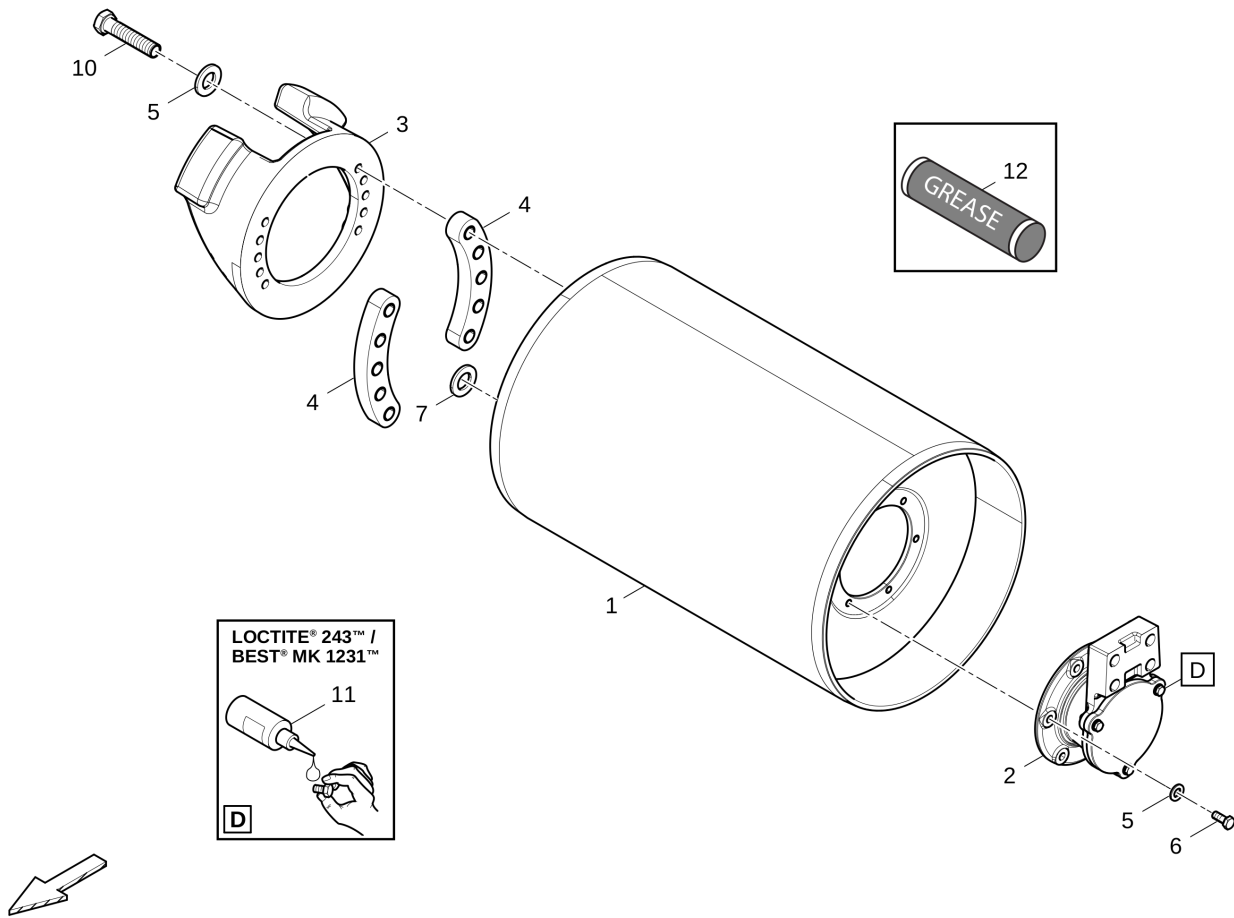

Drum Assembly 4812333773 Drum assembly

Item	Part No.	Name	Qty	L	C	SN INFO
1	4812333774	Drum Assy	1			
2	4812333775	Drum Bearing Bracket	1			
3	4812334362	Flange drive motor machined	1			
4	4812110490	Holder	2			
5	4700904231	Steel plain washer	16			
6	4700500028	Hexagon head screw	6			
7	4700904232	Steel plain washer	5			
10	4700925519	Screw	10			
11	4700902541	Lock fluid	1			
12	4700792297	Lube grease	0.20 0