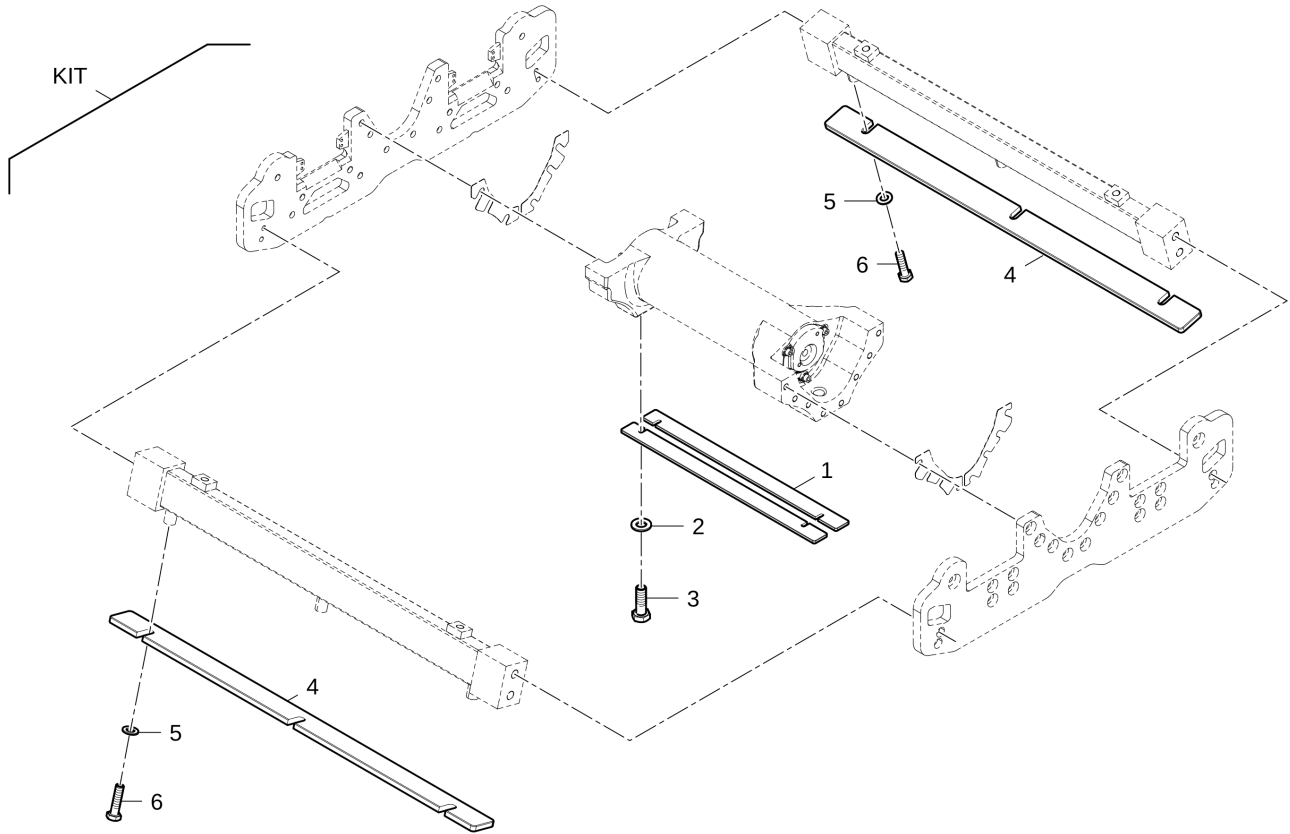

Service, repair and wear part kits 4812336414 Repair kit, Scraper assembly

Item	Part No.	Name	Qty	L	C	SN INFO
KIT	4812336414	Repair kit, Scraper assembly	1			
1	4812334191	Scraper blade inner	2			
2	4700904229	Steel plain washer	4			
3	4700500021	Hexagon head screw	4			
4	4812333810	Scraper Blade	2			
5	4812122654	Steel plain washer	6			
6	4700500240	Hexagon head screw	6			

Refer to Parts Online for the most up to date information. The printed information might be outdated.

Mon Mar 11 06:00:27 UTC 2024