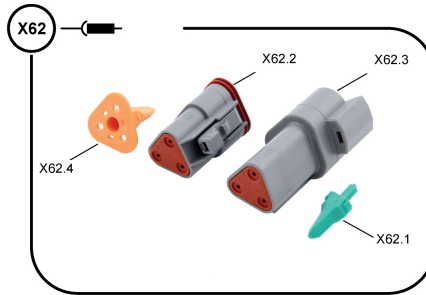

Pigtail Display WBR 4812337502 Pigtail Display WBR

Item	Part No.	Name	Qty	L	C	SN INFO
X62.1	4700903946	Connector.Lock wedge	1			
X62.2	4700792470	Connector.Adapter	1			
X62.3	4812116391	Connector.Boot	1			
X62.4	4811000288	Connector.Lock wedge	1