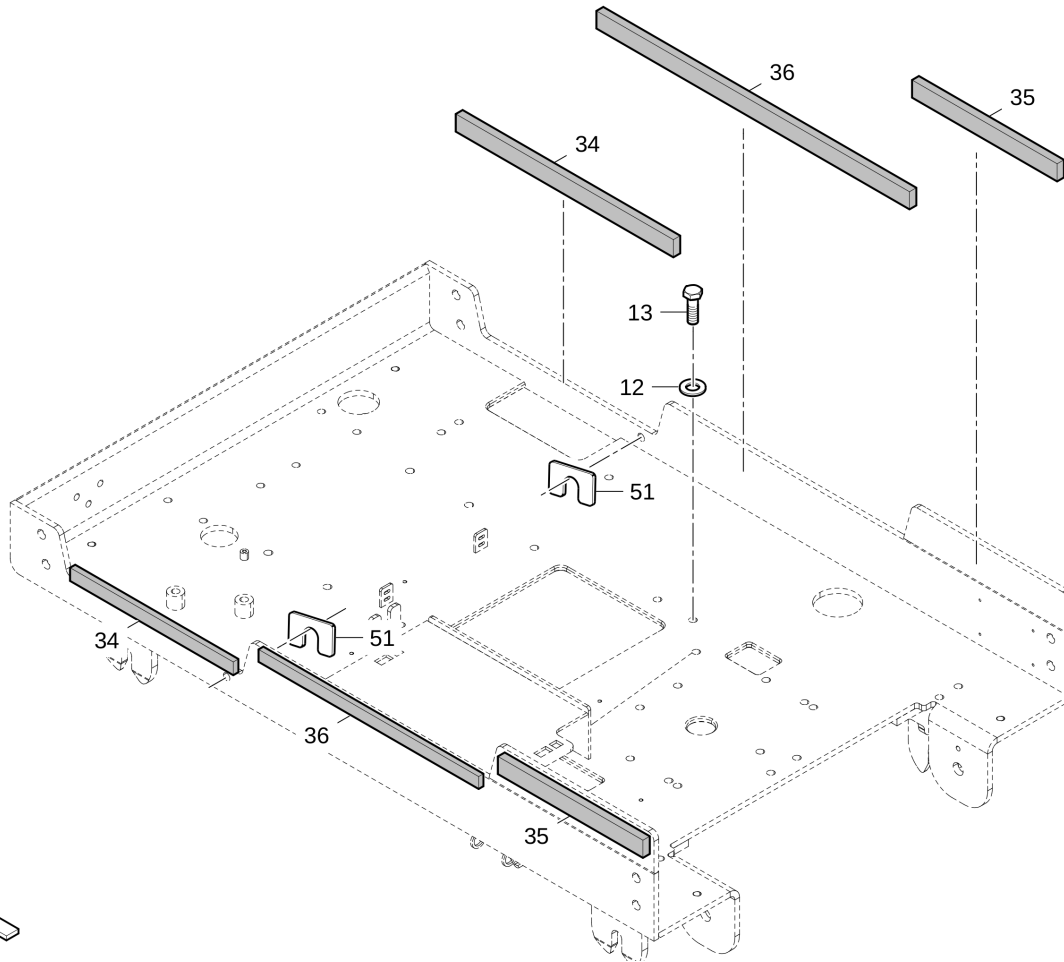

Engine Base Module 4812333956 Engine Base Module

Refer to Parts Online for the most up to date information. The printed information might be outdated.

Mon Mar 11 06:00:33 UTC 2024

| Item | Part No. | Name | Qty | L | C | SN INFO |
|------|------------|----------------------|-----|---|---|---------|
| 1 | 4812333789 | Engine Base Assy | 1 | | | |
| 2 | 4812333815 | WA Lifting Pipe | 1 | | | |
| 3 | 4812333822 | Shock Absorber | 4 | | | |
| 4 | 4812333813 | Locking pin bracket | 1 | | | |
| 5 | 4812333950 | HOC Bracket | 1 | | | |
| 6 | 4812333954 | Vib Pump Bracket | 1 | | | |
| 7 | 4700904230 | Steel plain washer | 1 | | | |
| 8 | 4812336389 | Striker lock | 1 | | | |
| 9 | 4700921031 | Pipe clamp covered | 3 | | | |
| 12 | 4700904229 | Steel plain washer | 33 | | | |
| 13 | 4700500021 | Hexagon head screw | 12 | | | |
| 14 | 4700904232 | Steel plain washer | 8 | | | |
| 15 | 4700500057 | Hexagon head screw | 4 | | | |
| 16 | 4700570005 | Hexagon nut | 4 | | | |
| 17 | 4700500022 | Hexagon head screw M | 3 | | | |
| 18 | 4700904281 | Steel plain washer | 3 | | | |
| 19 | 4700500004 | Hexagon head screw | 3 | | | |