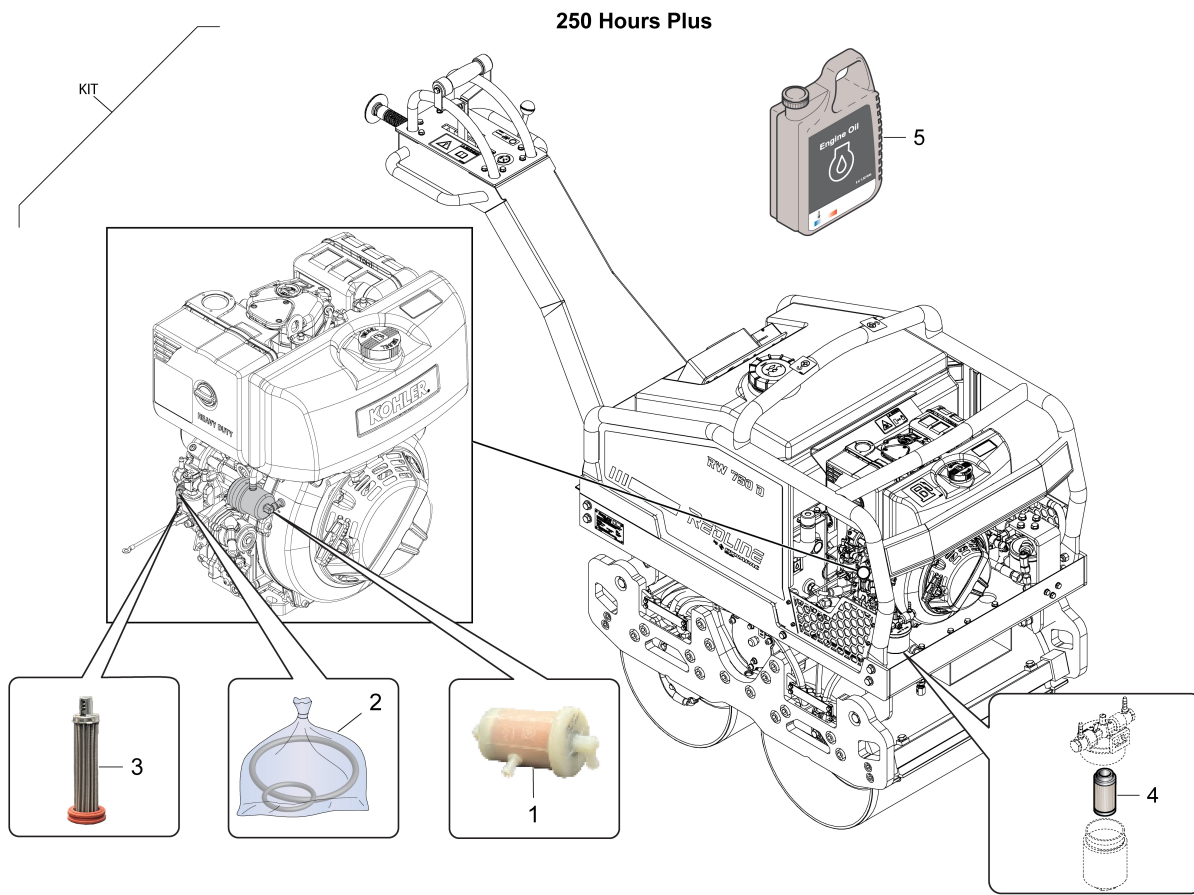

Service, repair and wear part kits Service kit, 250H Plus (Including oil)

Item	Part No.	Name	Qty	L	C	SN INFO
KIT	4812331675	Service kit,250H Plus	1			
1	4812336339	Fuel Filter	1			
2	4812336340	O-ring	1			
3	4812336341	Oil Filter	1			
4	4812336342	Fuel Cartridge	1			
5	4812336343	Engine oil	1			

Refer to Parts Online for the most up to date information. The printed information might be outdated.

Mon Mar 11 06:00:25 UTC 2024