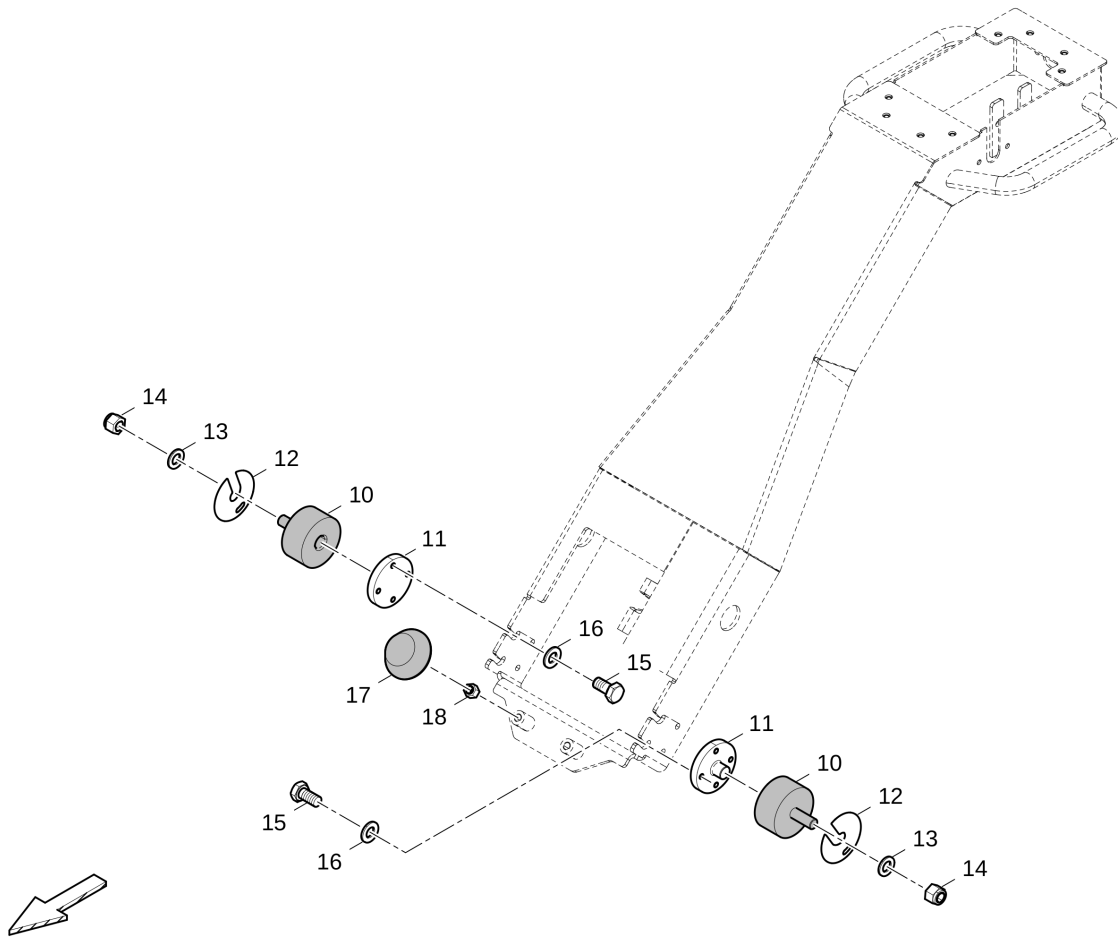

Item	Part No.	Name	Qty	L	C	SN INFO
KIT	4812336415	Repair kit, Shock absorber	1			
1	4700904232	Steel plain washer	8			
2	4700500057	Hexagon head screw	4			
3	4812333822	Shock Absorber	4			
4	4812334733	Shock Absorber	2			
5	4700904229	Steel plain washer	6			
6	4700570005	Hexagon nut	2			
7	4700928370	Shock absorber	4			
8	4700508004	Hexagon socket head cap	4			
9	4700586021	Lock nut M	4			
10	4812334732	Shock Absorber	2			
11	4812336580	Spacer	2			
12	4812336579	Shim	2			
13	4700904232	Steel plain washer	2			
14	4700586021	Lock nut M	2			
15	4700500019	Hexagon head screw	2			
16	4700904229	Steel plain washer	2			

Refer to Parts Online for the most up to date information. The printed information might be outdated.

Mon Mar 11 06:00:27 UTC 2024