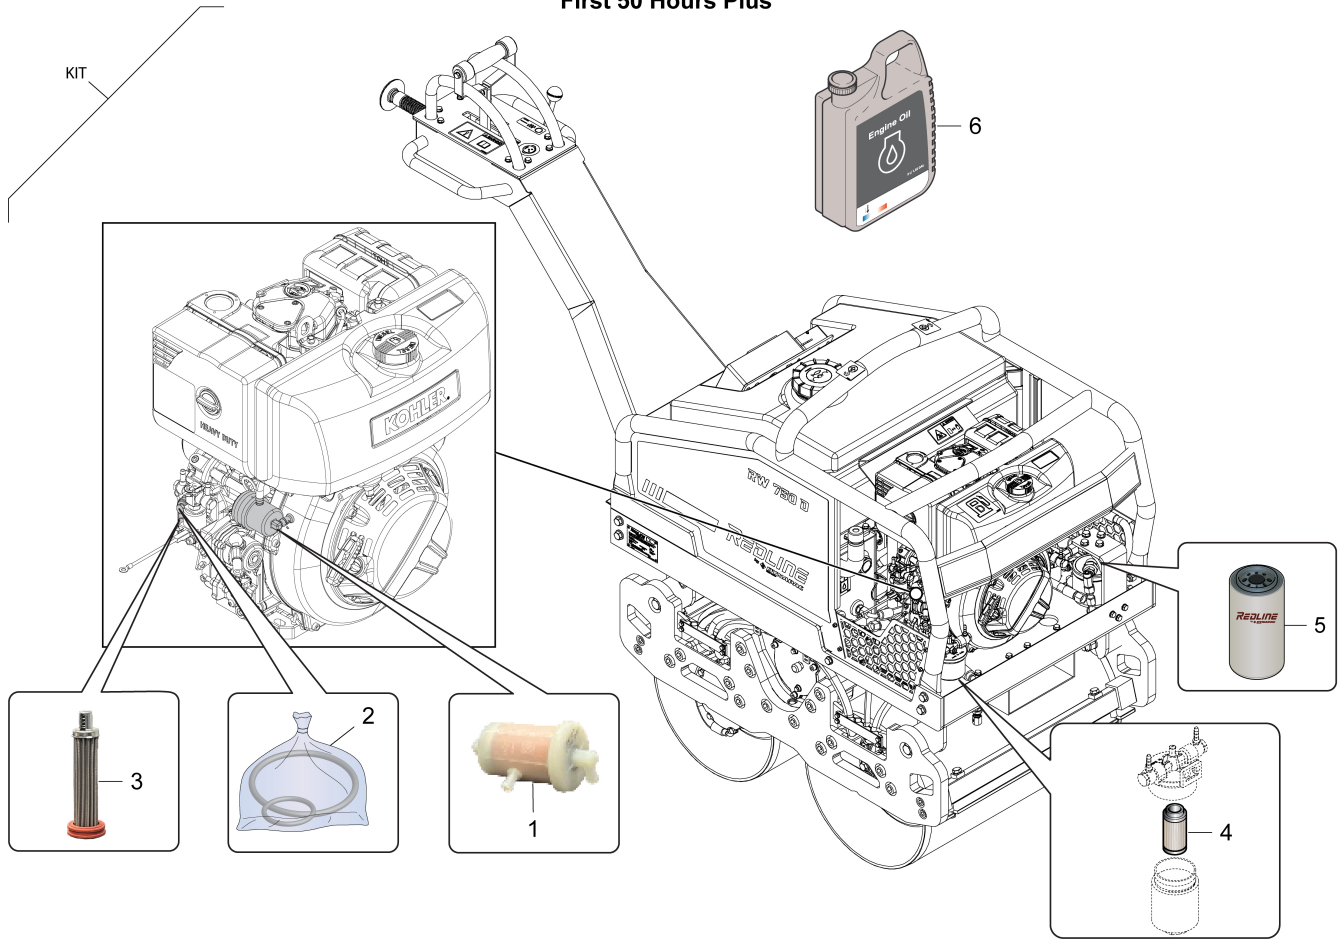

Service, repair and wear part kits Service kit, First 50H Plus (Including oil)

First 50 Hours Plus

Item	Part No.	Name	Qty	L	C	SN INFO
KIT	4812331674	Service kit,First 50H Plus	1			
1	4812336339	Fuel Filter	1			
2	4812336340	O-ring	1			
3	4812336341	Oil Filter	1			
4	4812336342	Fuel Cartridge	1			
5	4812334107	Hydraulic filter cartridge	1			
6	4812336343	Engine oil	1