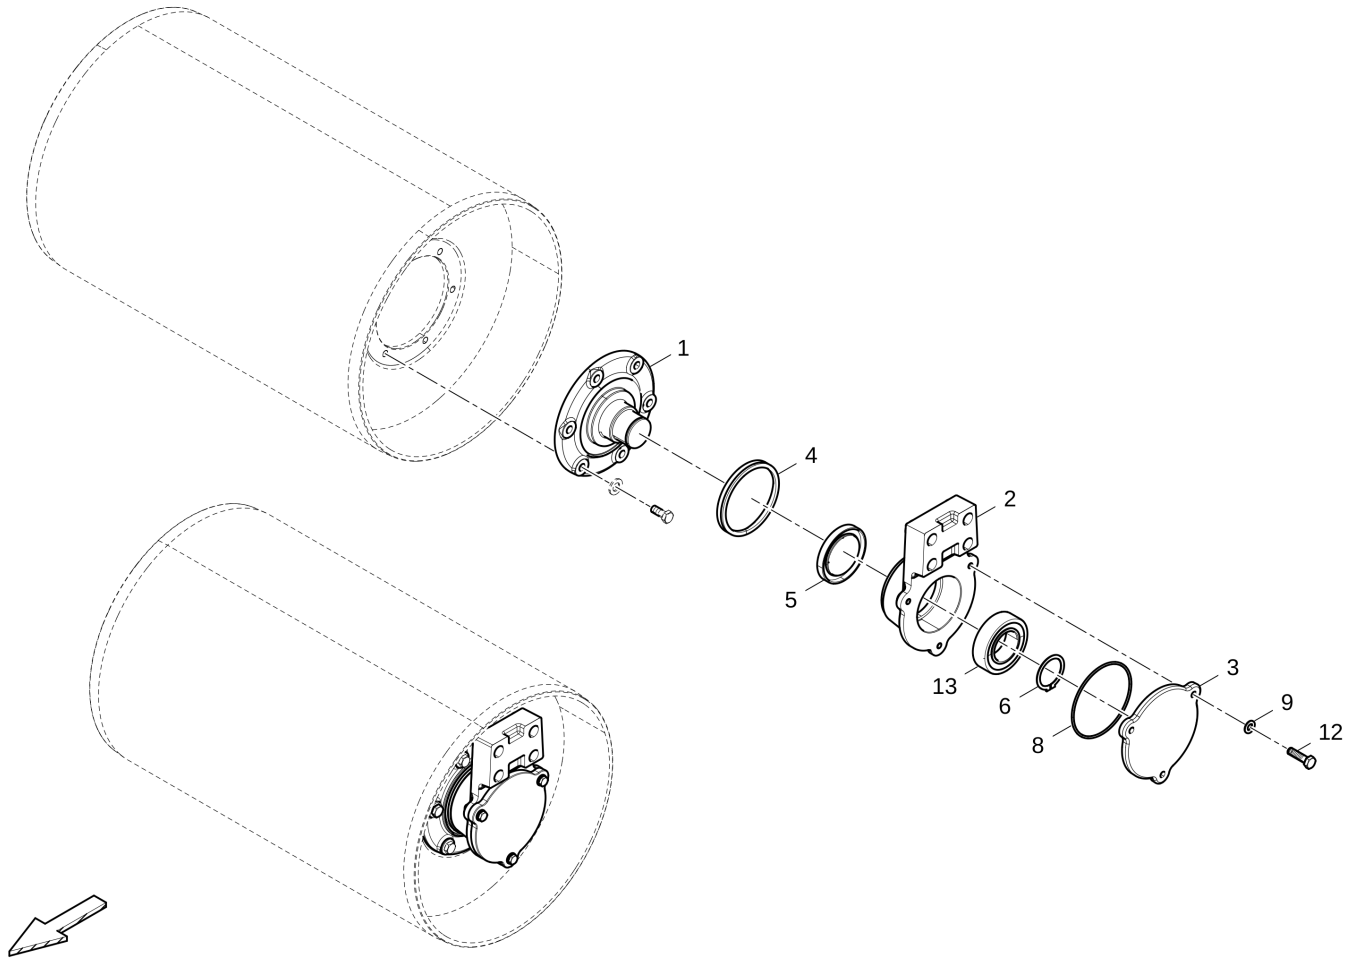

Drum Bearing Bracket 4812333775 Drum Bearing Bracket

Item	Part No.	Name	Qty	L	C	SN INFO
1	4812334198	Bearing Shaft Machined	1			
2	4812334187	Bearing Bracket Machined	1			
3	4812334381	Bearing Cover Machining	1			
4	4700167008	Sealing, V-ring	1			
5	4700163033	Radial lip-type seal	1			
6	4700150017	Retaining ring for shaft	1			
8	4700160060	O-ring	1			
9	4700904229	Steel plain washer	3			
11	4700902541	Lock fluid	1			
12	4700500022	Hexagon head screw M	3			
13	4812334683	Spherical roller bearing	1