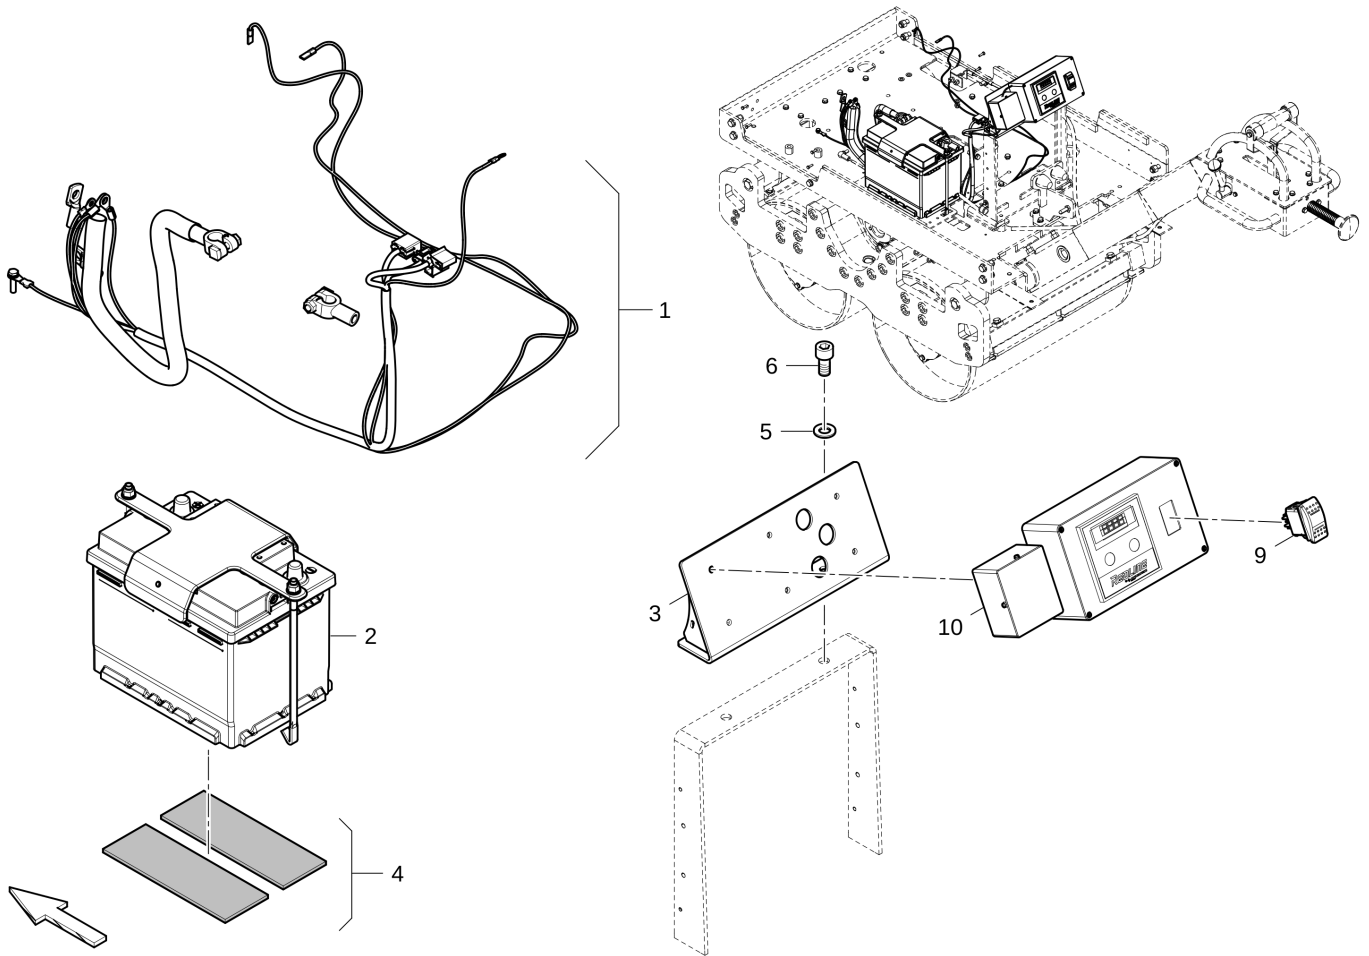

Electrical System 4812334013 Electric Module

Item	Part No.	Name	Qty	L	C	SN INFO
1	4812334165	Harness kit	1			
2	4812334166	Battery module	1			
3	4812336702	WA Bracket	1			
4	4812108308	Rubber pad	2			
5	4812122654	Steel plain washer	2			
6	4700508028	Hexagon socket head cap	2			
9	4812336692	Switch Ignition-WBR	1			
10	4812336301	Controller Module	1			

Refer to Parts Online for the most up to date information. The printed information might be outdated.

Mon Mar 11 06:00:35 UTC 2024