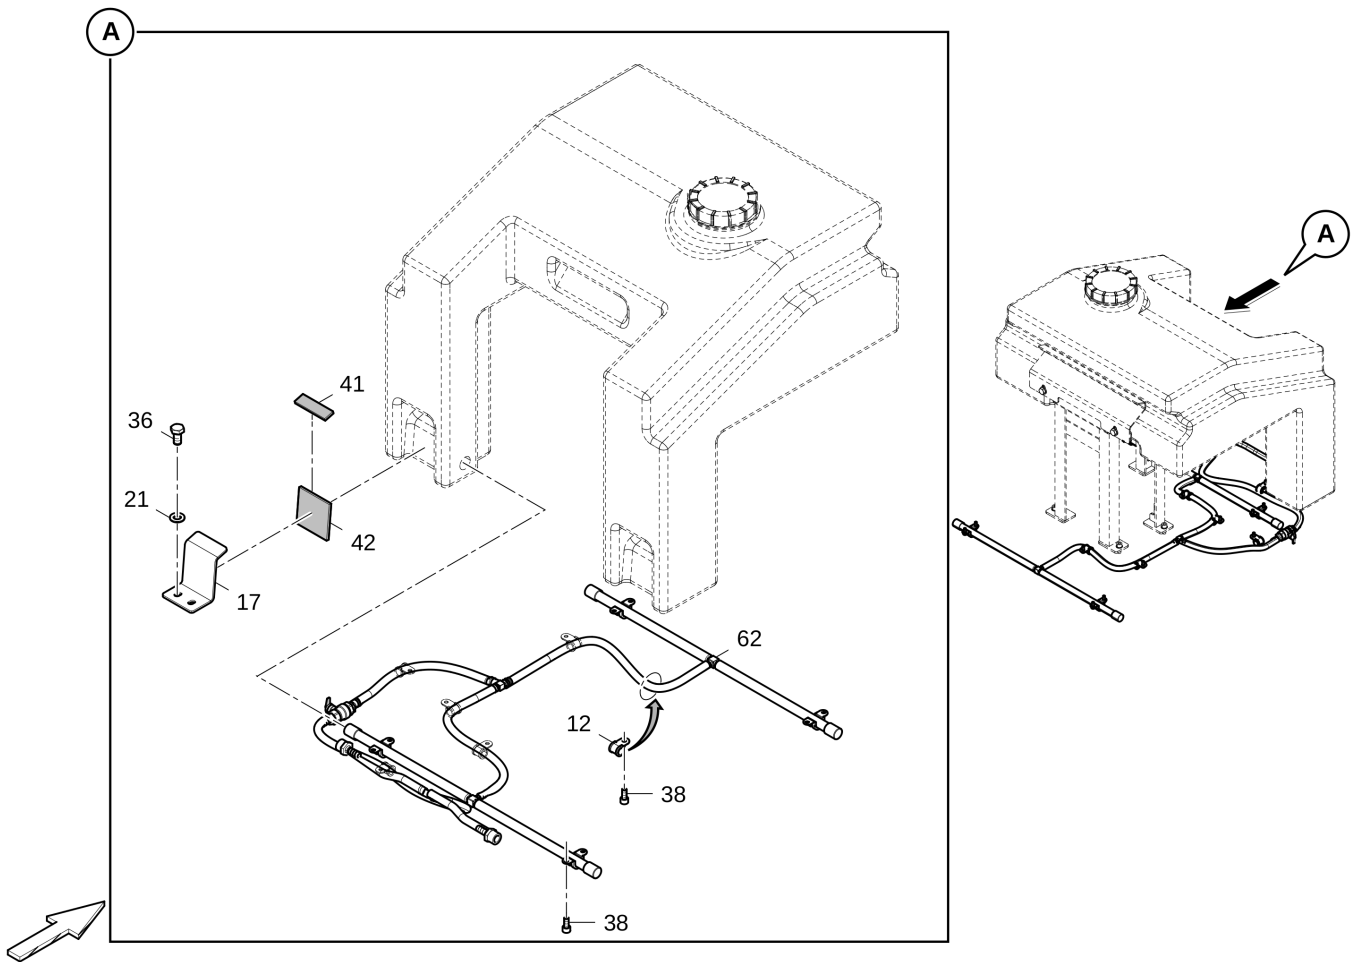

Item	Part No.	Name	Qty	L	C	SN INFO
12	4700921039	Pipe clamp covered	6			
16	4812334447	Water Tank Bracket	1			
17	4812334448	Sheet Metal Part	2			
18	4812334449	Sheet Metal Part	1			
19	4812122654	Steel plain washer	2			
20	4700500048	Hexagon head screw	2			
21	4700904229	Steel plain washer	8			
22	4700508092	Hexagon socket head cap	4			
36	4700500019	Hexagon head screw	4			
38	4700508075	Hexagon socket head cap	14			
41	4812334762	Foam	2			
42	4812334763	Foam	2			
43	4700586018	Lock nut	2			
44	4700920819	Cap	1			
60	4812336612	Water Tank	1			
62	4812336165	Sprinkler Kit	1			
63	4812336521	Seal	1			

Refer to Parts Online for the most up to date information. The printed information might be outdated.

Mon Mar 11 06:00:32 UTC 2024