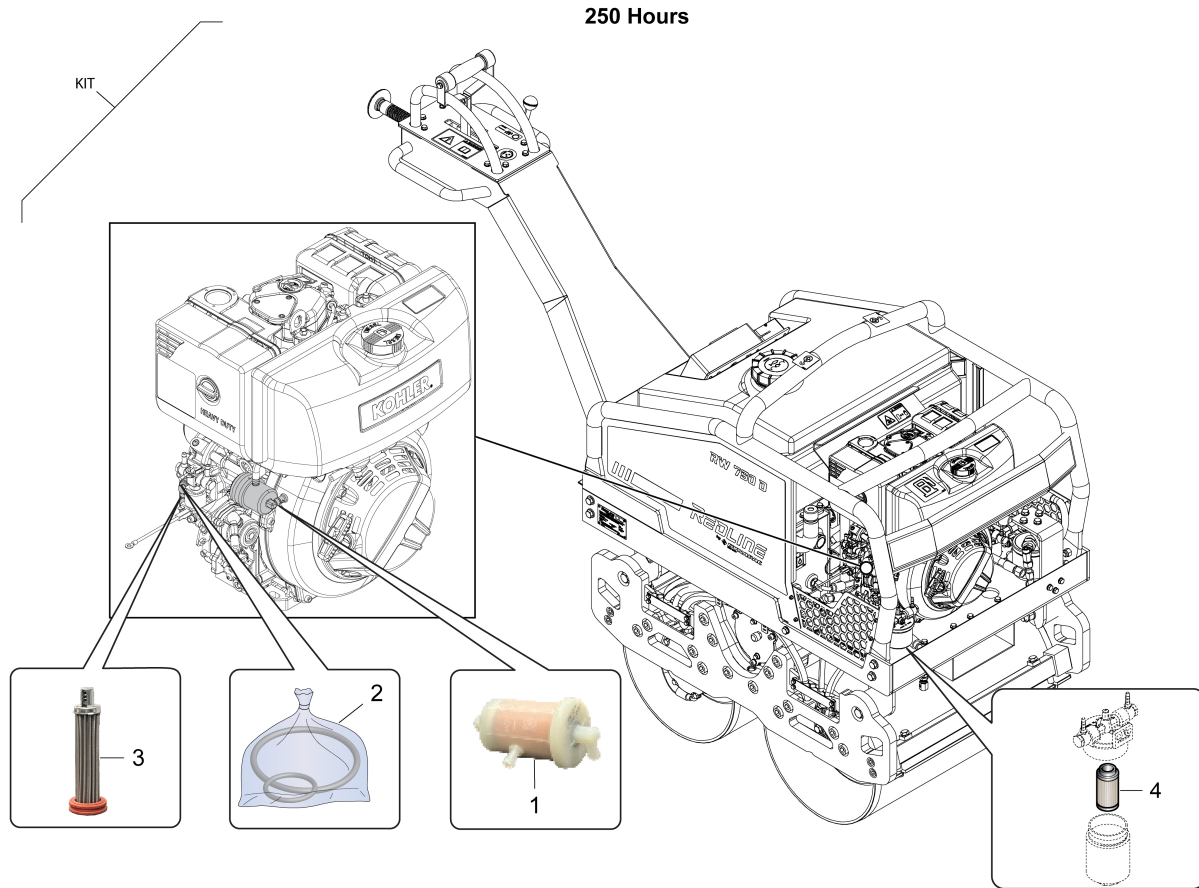

Service, repair and wear part kits Service kit, 250H

Item	Part No.	Name	Qty	L	C	SN INFO
KIT	4812336346	Service kit,250H	1			
1	4812336339	Fuel Filter	1			
2	4812336340	O-ring	1			
3	4812336341	Oil Filter	1			
4	4812336342	Fuel Cartridge	1