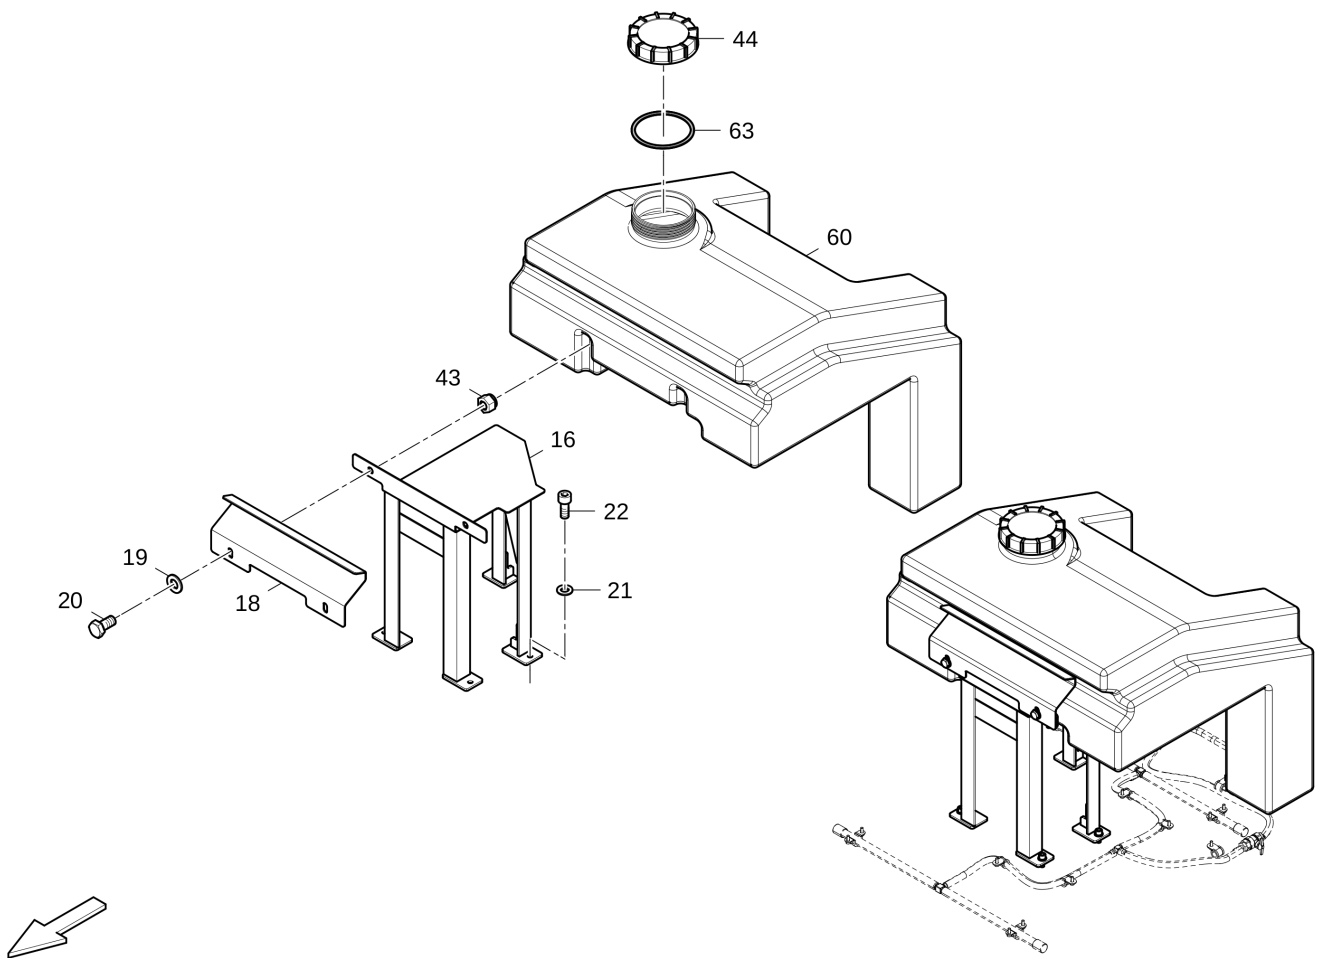

Sprinkler Module 4812333957 Sprinkler Module