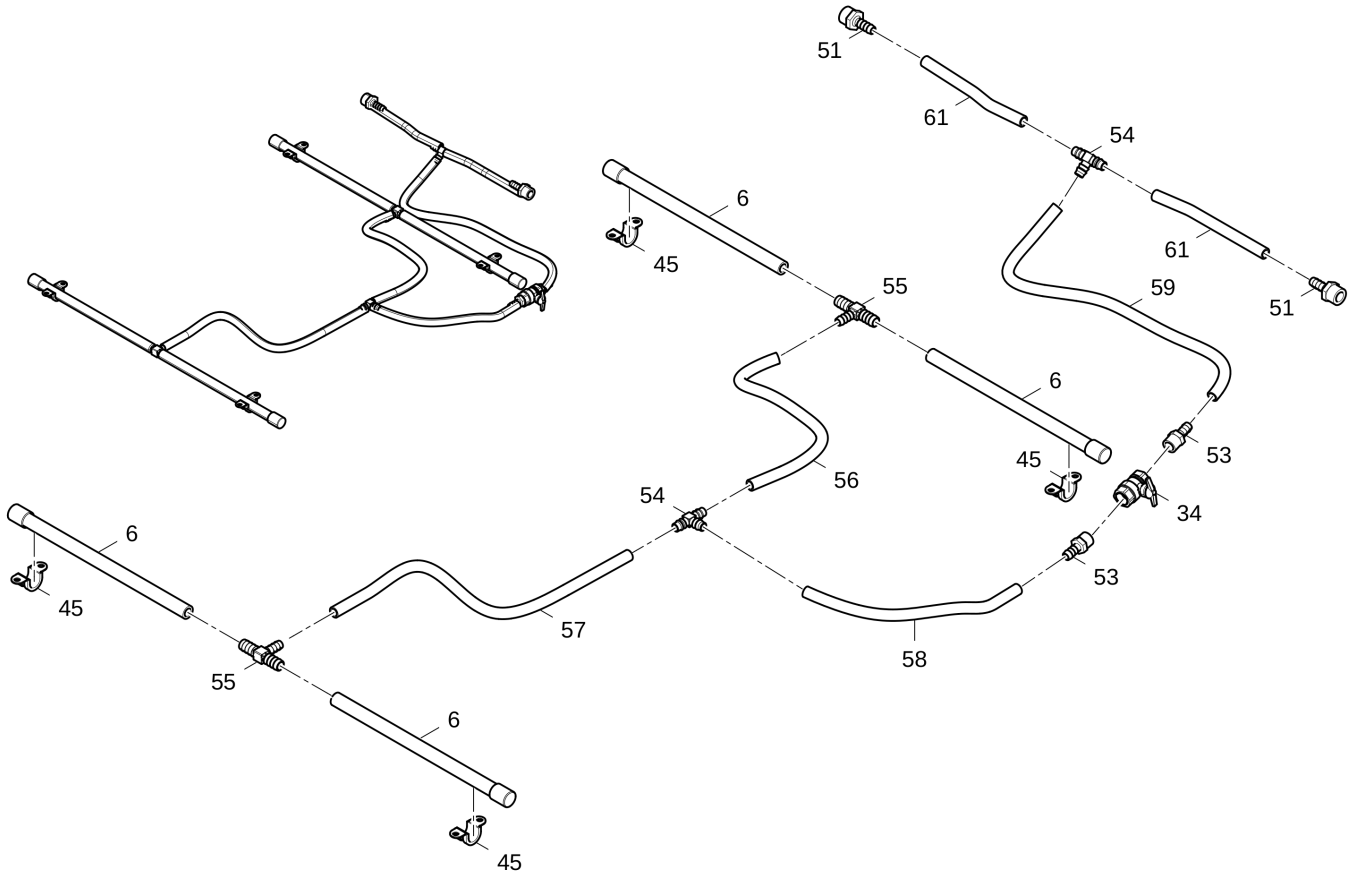

Sprinkler Kit 4812336165 Sprinkler Kit

Item	Part No.	Name	Qty	L	C	SN INFO
6	812333793S	Sprinkler Pipe	4			
34	4700791370	Ball valve	1			
45	4700791315	Pipe clamp covered	4			
51	4812336604	Hose Connection	2			
53	4700791650	Adapter, plastic	2			
54	4700791362	Hose connection, plastic	2			
55	4812336606	Adaptor	2			
56	4700904174	Plastic hose	1			
57	4700904174	Plastic hose	1			
58	4700904174	Plastic hose	1			
59	4700904174	Plastic hose	1			
61	4700904174	Plastic hose	1			

Refer to Parts Online for the most up to date information. The printed information might be outdated.

Mon Mar 11 06:00:32 UTC 2024