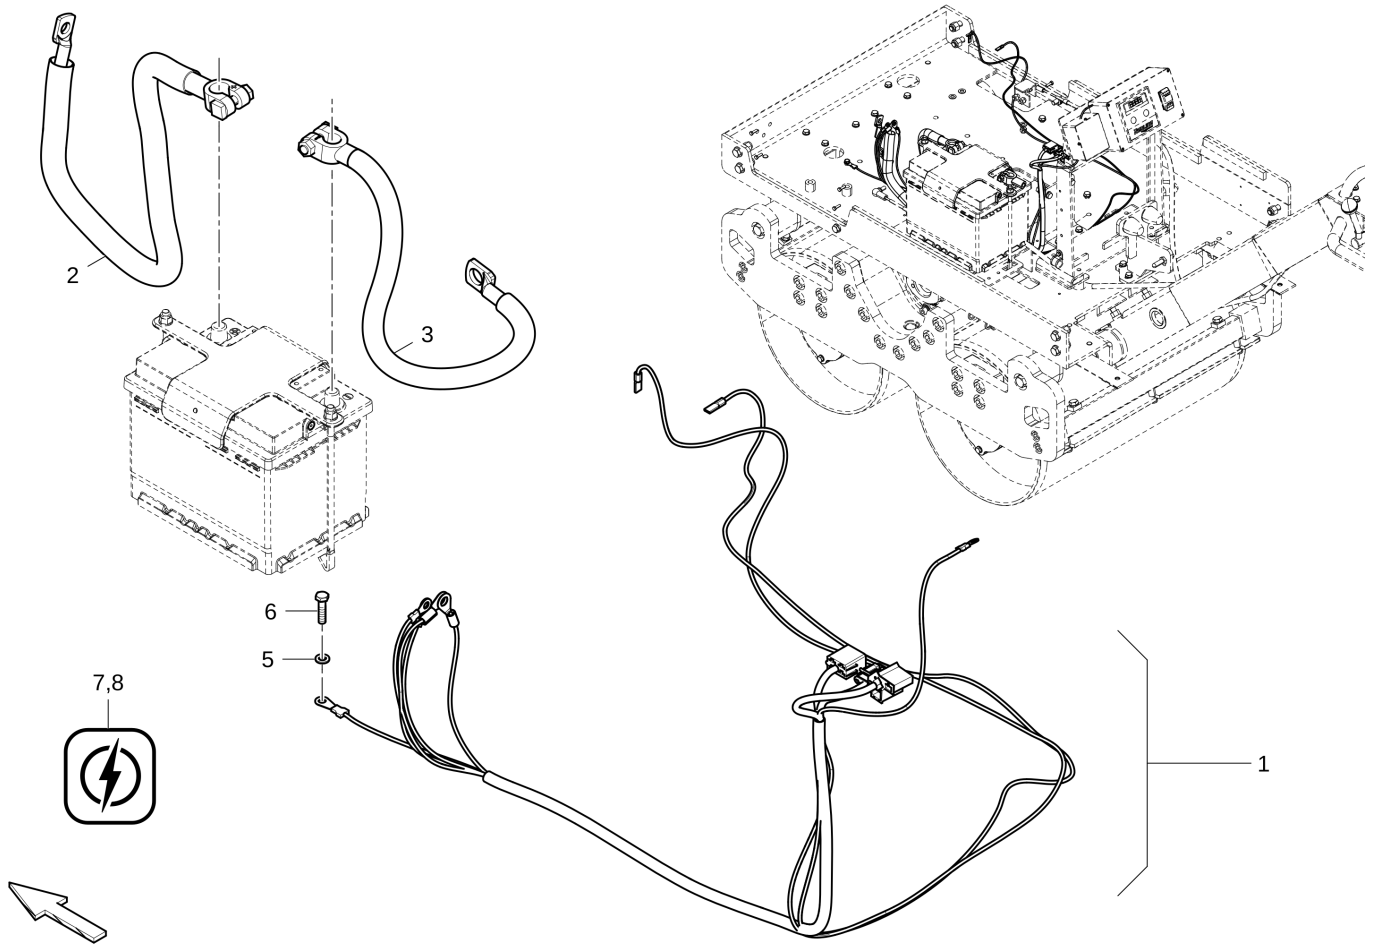

Harness kit 4812334165 Harness kit

Item	Part No.	Name	Qty	L	C	SN INFO
1	4812336668	Wiring Harness-Engine	1			
2	4812334116	Battery cable-positive	1			
3	4812334117	Battery cable negative	1			
5	4700904228	Steel plain washer	1			
6	4700500075	Screw	1			
7	4812337502	Pigtail display-WBR	1			
8	4812337565	Pigtail Controller	1			

Refer to Parts Online for the most up to date information. The printed information might be outdated.

Mon Mar 11 06:00:36 UTC 2024