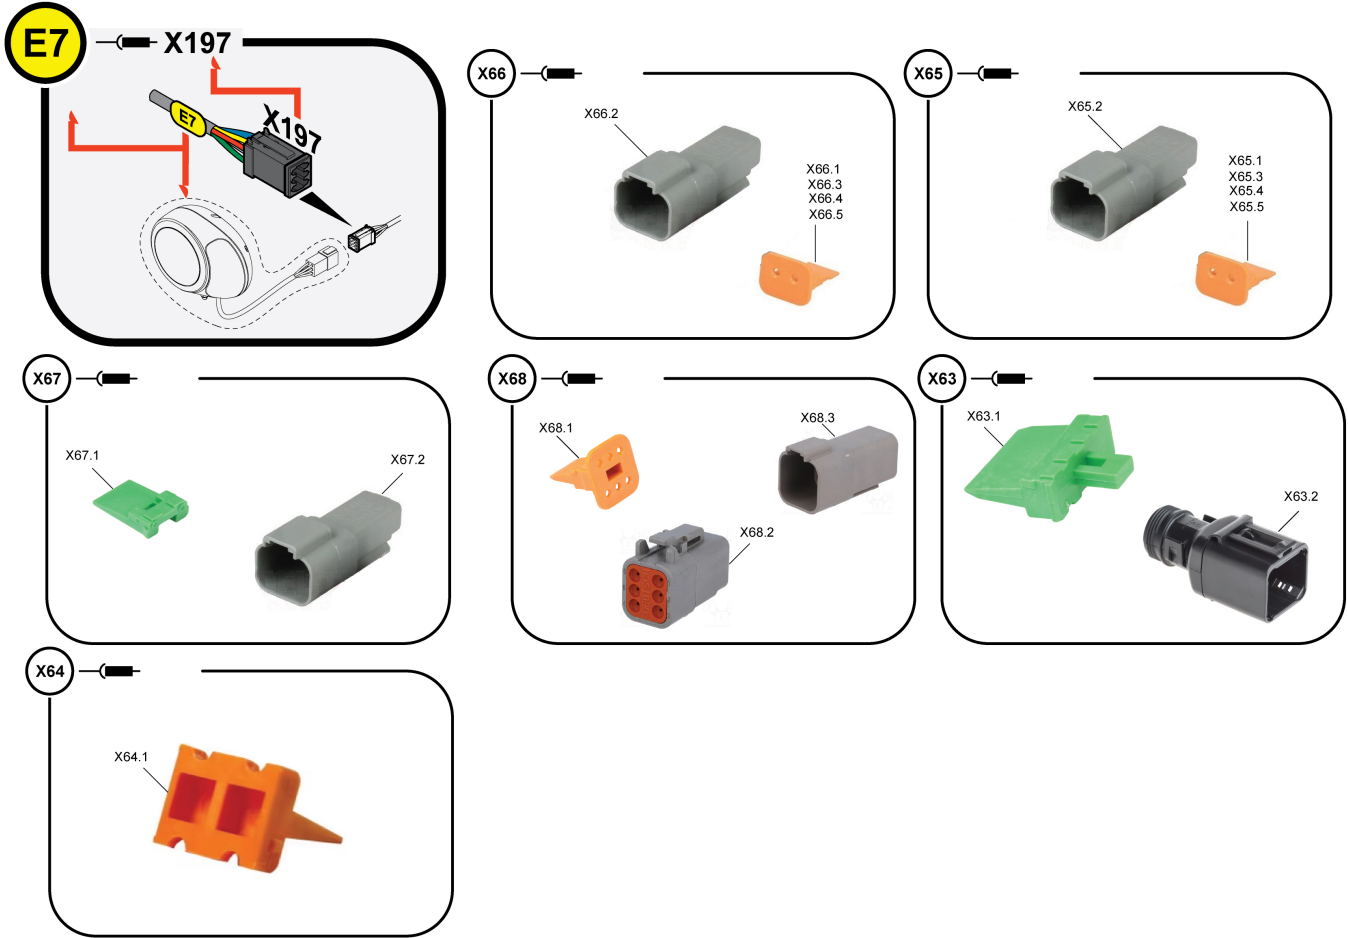

Pigtail controller WH 4812337565 Pigtail controller WH

Item	Part No.	Name	Qty	L	C	SN INFO
X66.1	4700791669	Connector.Lock wedge	1			
X66.2	4700792467	Connector.Adapter	1			
X66.3	4812122118	Connector.Lock wedge A	1			
X66.4	4812123612	Connector.Lock wedge B	1			
X66.5	4812123613	Connector.Lock wedge C	1			
X65.1	4700791669	Connector.Lock wedge	1			
X65.2	4700792467	Connector.Adapter	1			
X65.3	4812122118	Connector.Lock wedge A	1			
X65.4	4812123612	Connector.Lock wedge B	1			
X65.5	4812123613	Connector.Lock wedge C	1			
X67.1	4700791679	Connector.Lock wedge	1			
X67.2	4700792466	Connector.Adapter	1			
X68.1	4700792752	Connector.Lock wedge	1			
X68.2	4812114718	Connector.Adapter	1			
X68.3	4812116390	Connector.Boot	1			
X63.1	4700791685	Connector.Lock wedge	1			

Refer to Parts Online for the most up to date information. The printed information might be outdated.

Mon Mar 11 06:00:36 UTC 2024