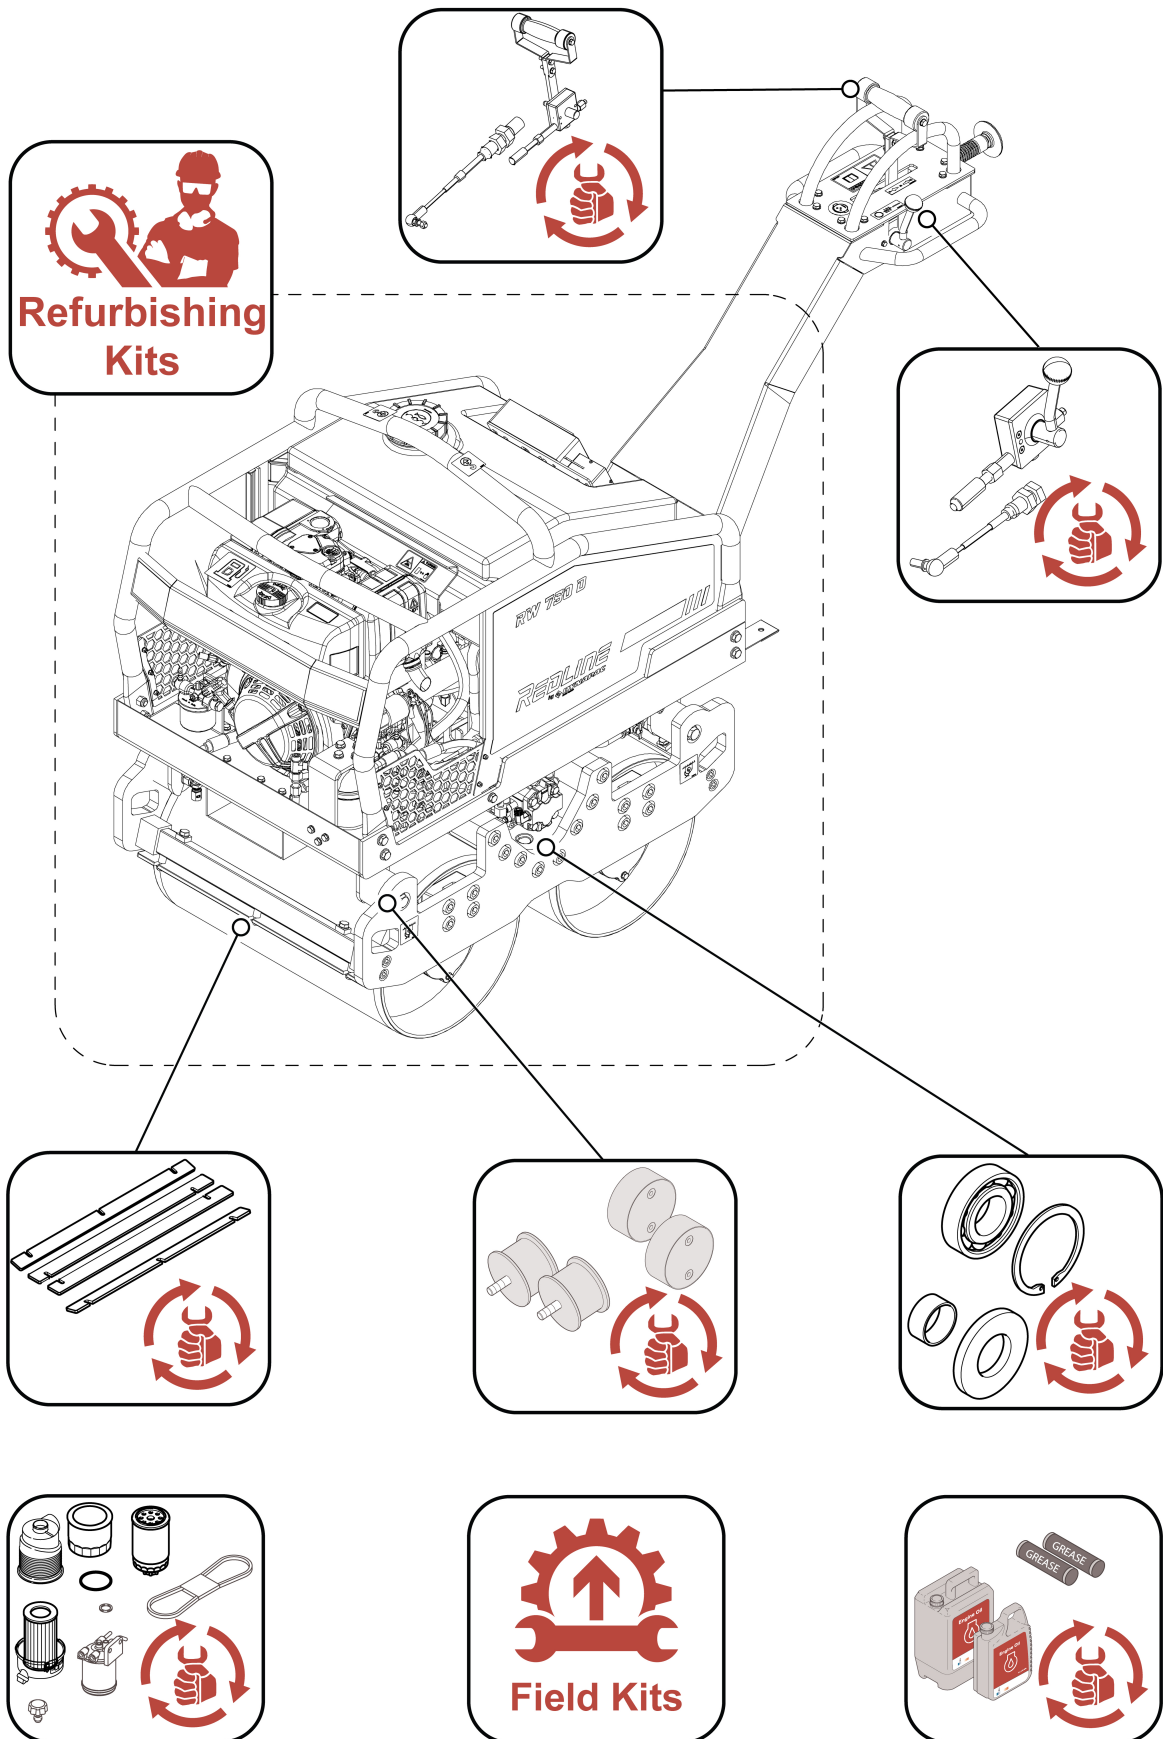

Service, repair and wear part kits Service, repair and wear part kits

Refer to Parts Online for the most up to date information. The printed information might be outdated.

Mon Mar 11 06:00:24 UTC 2024

Item	Part No.	Name	Qty	L	C	SN INFO
1	Service, repair and wear part kits	Service, repair and wear part kits				
1.1	4812336345	Service kit,First 50H	1			
1.1	4812331674	Service kit,First 50H Plus	1			
1.2	4812336346	Service kit,250H	1			
1.2	4812331675	Service kit,250H Plus	1			
1.3	4812336787	Service kit,500H	1			
1.3	4812331676	Service kit,500H Plus	1			
1.4	4812336415	Repair kit, Shock absorber	1			
1.5	4812336414	Repair kit, Scraper assembly	1			
1.6	4812336413	Repair kit, Exciter assembly	1			
1.7	4812331673	Repair kit, Vibration Kit	1			
1.8	4812331672	Travel control wire kit	1			
2	Refurbishing kit	Refurbishing kit				
2.1		Refurbishing kit, decals	1