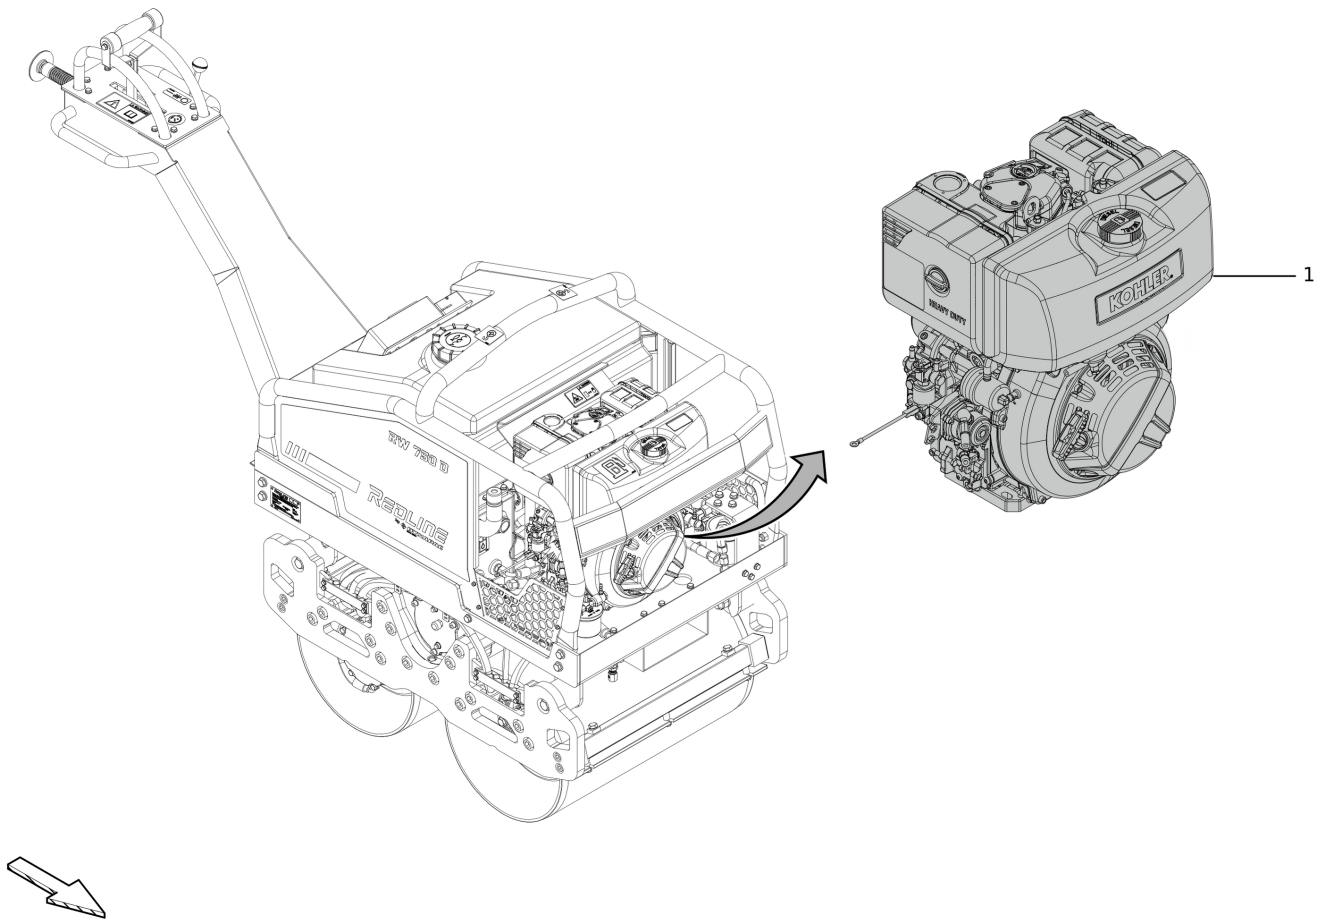

Engine Engine Overview RW750D

Item	Part No.	Name	Qty	L	C	SN INFO
1	4812333955	Engine module	1