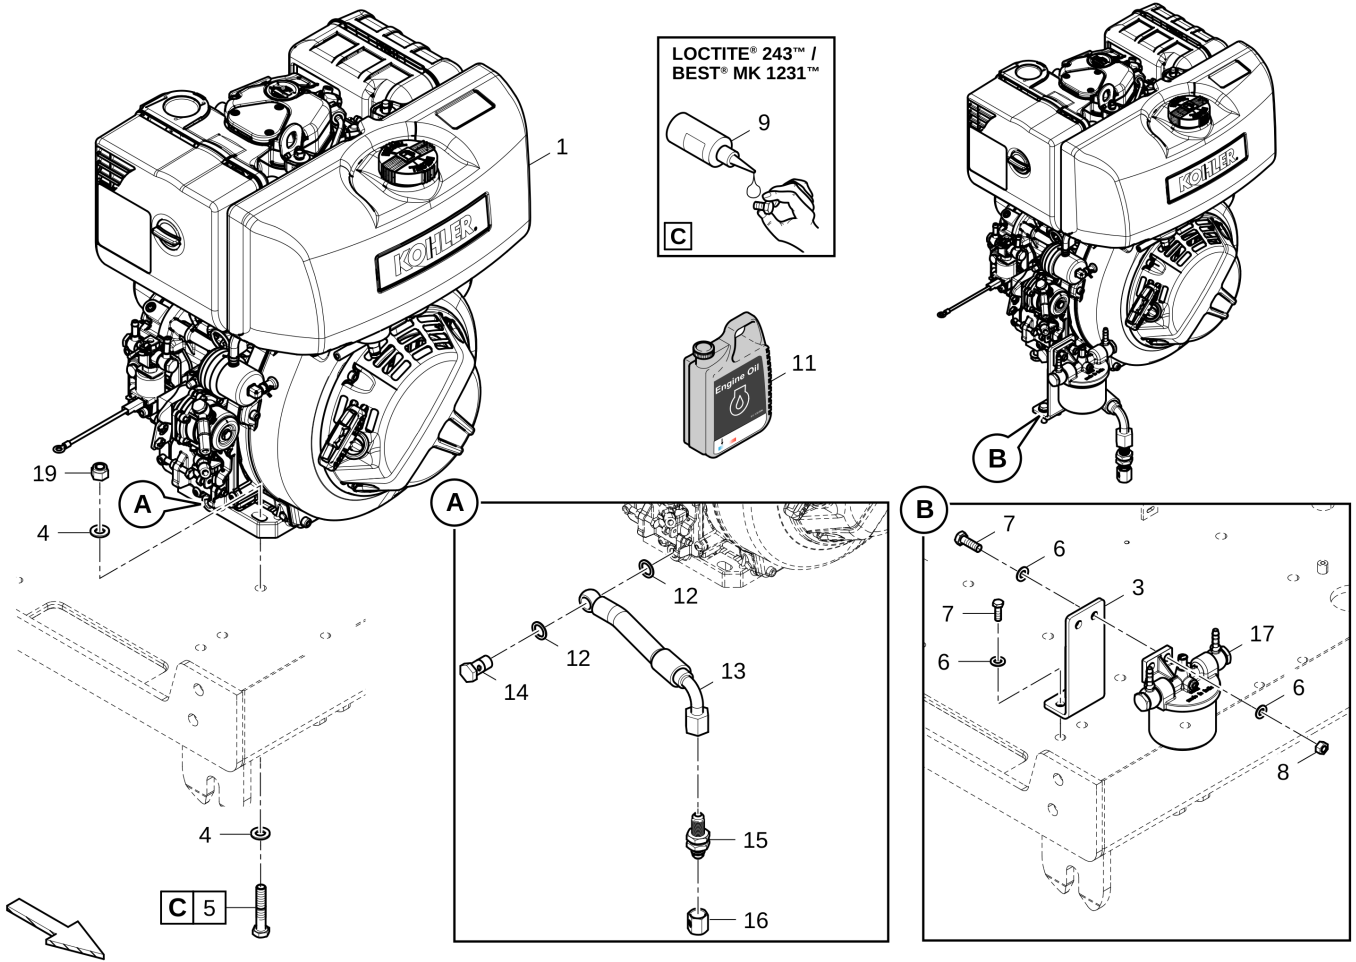

Engine / Fitting Parts 4812333955 Engine module

Item	Part No.	Name	Qty	L	C	SN INFO
1	4812333790	Engine-Kohler	1			
3	4812333807	Fuel Filter Bracket	1			
4	4812122654	Steel plain washer	8			
5	4700500032	Hexagon head screw	4			
6	4700904229	Steel plain washer	6			
7	4700500021	Hexagon head screw	4			
8	4700570005	Hexagon nut	2			
9	4700902541	Lock fluid	1			
10	4700134203	Diesel Fuel	1			
11		Engine oil	1			
12	4700747282	COPPER WASHER	2			
13	4812334687	Engine drain hose	1			
14	4700330171	Hollow screw	1			
15	4700234921	Bulkhead union straight	1			
16	4700230400	Plug JIC	1			
17	4812336339	Fuel Filter	1			

Refer to Parts Online for the most up to date information. The printed information might be outdated.

Mon Mar 11 06:00:29 UTC 2024