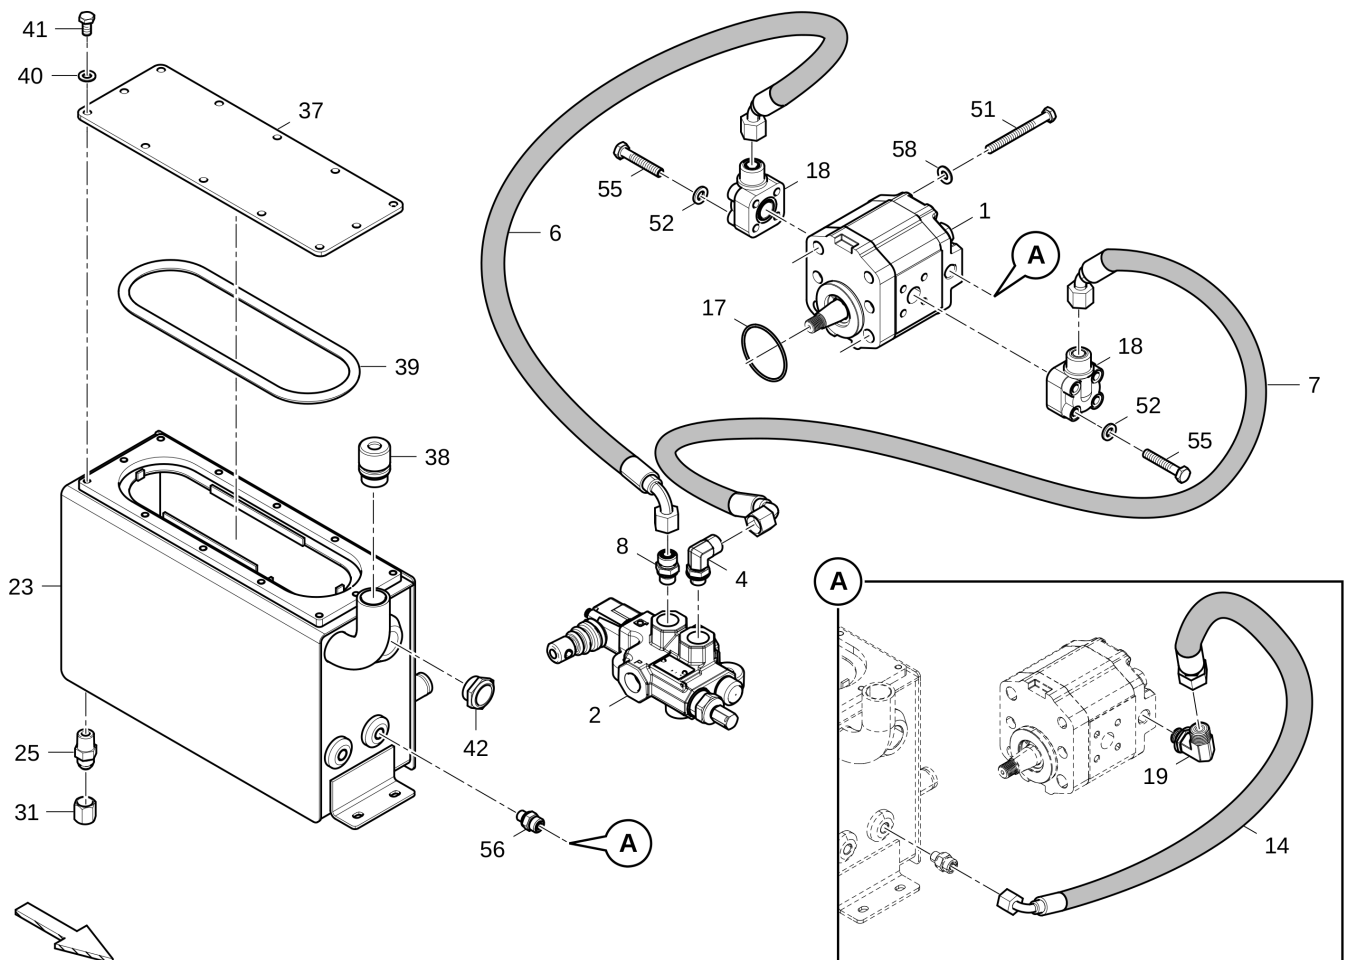

Item	Part No.	Name	Qty	L	C	SN INFO
24	4812106992	Hydraulic motor	1			Upto machine sr no 10300380VME010747
25	4812336121	Union elbow ORFS	1			
26	4700791401	Connector elbow	2			
27	4812336418	Hose holder	2			
28	4812336419	Hose holder	2			
29	4700904228	Steel plain washer	8			
30	4700500075	Screw	8			
31	4700904229	Steel plain washer	1			
32	4700500042	Hexagon head screw	1			
33	4700904346	Pipe clamp covered	1			
34	4812337554	Copper washer	1			

Vibration module 4812334130 Vibration module

Refer to Parts Online for the most up to date information. The printed information might be outdated.

Mon Mar 11 06:00:38 UTC 2024