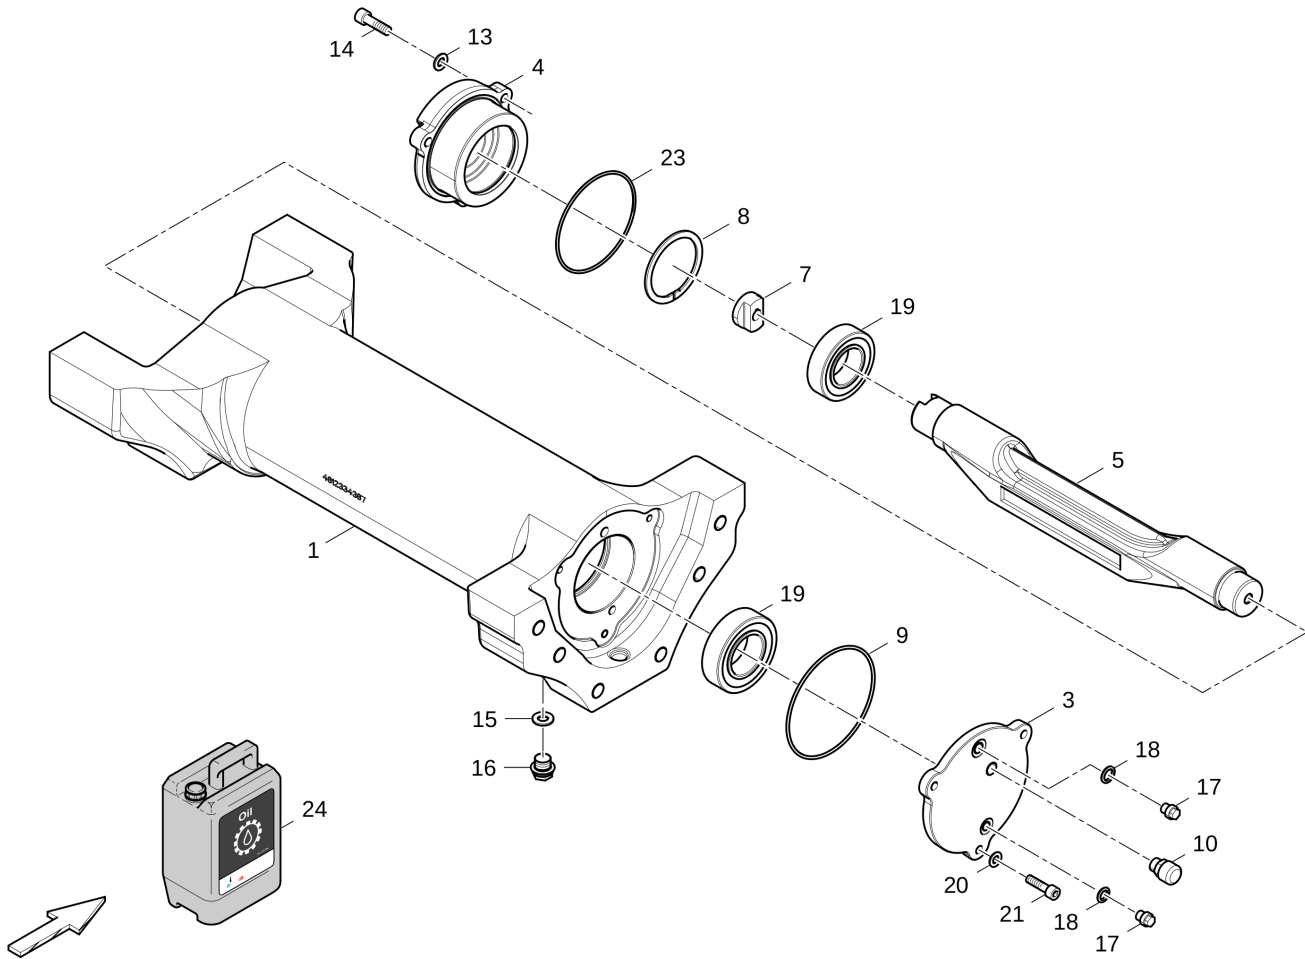

Exciter 4812334545 Exciter Assy CPL

Item	Part No.	Name	Qty	L	C	SN INFO
1	4812334387	Eccentric Housing machined	1			
3	4812334428	Bearing cover machined	1			
4	4812336440	Bearing Cover	1			
5	4812337361	Eccentric Shaft	1			
7	4812336428	Coupling	1			
8	4700151028	Retaining ring for hole	1			
9	4700160038	O-ring	1			
10	4700926736	Ventilating Filter	1			
13	4812122654	Steel plain washer	3			
14	4700508053	Hexagon socket head cap	3			
15	4700162011	Washer sealing	1			
16	4700232143	Steel plug threaded	1			
17	4700232246	Steel plug threaded	2			
18	4700162010	Washer sealing	2			
19	4812334683	Spherical roller bearing	2			
20	4700904229	Steel plain washer	3			

Refer to Parts Online for the most up to date information. The printed information might be outdated.

Mon Mar 11 06:00:35 UTC 2024