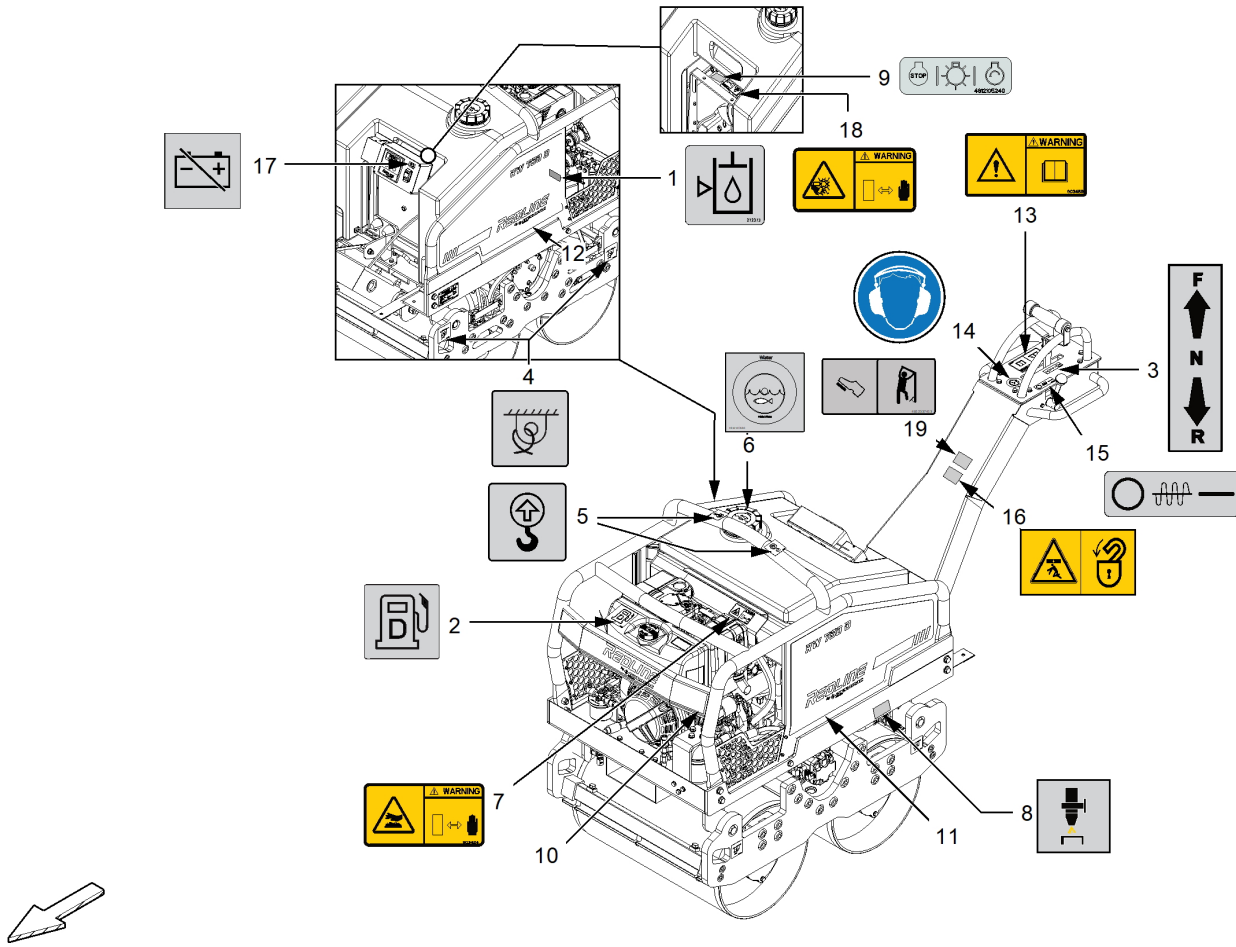

Refurbishing kits Refurbishing kit

Item	Part No.	Name	Qty	L	C	SN INFO
1	4700272373	Decal hydraulic oil	1			
2	4700991658	Decal information	1			
3	4812105248	Decal fnr	1			
4	4700382751	Decal tie down point	4			
5	4700357587	Decal lift point	2			
6	4812107688	Decal water	1			
7	4700903424	Decal safety. Hot surface	1			
8	4700272371	Decal sprinkler	1			
9	4812105249	Decal ignition	1			
10	4812336113	Front Red Sticker	1			
11	4812336114	LH Red Sticker	1			
12	4812336115	RH Red Sticker	1			
13	4700903459	Decal safety. Read	1			
14	4700281898	Decal ear protection	1			
15	4812336744	Vibration Decal	1			
16	4700791366	Safety decal	1			

Refer to Parts Online for the most up to date information. The printed information might be outdated.

Mon Mar 11 06:00:28 UTC 2024