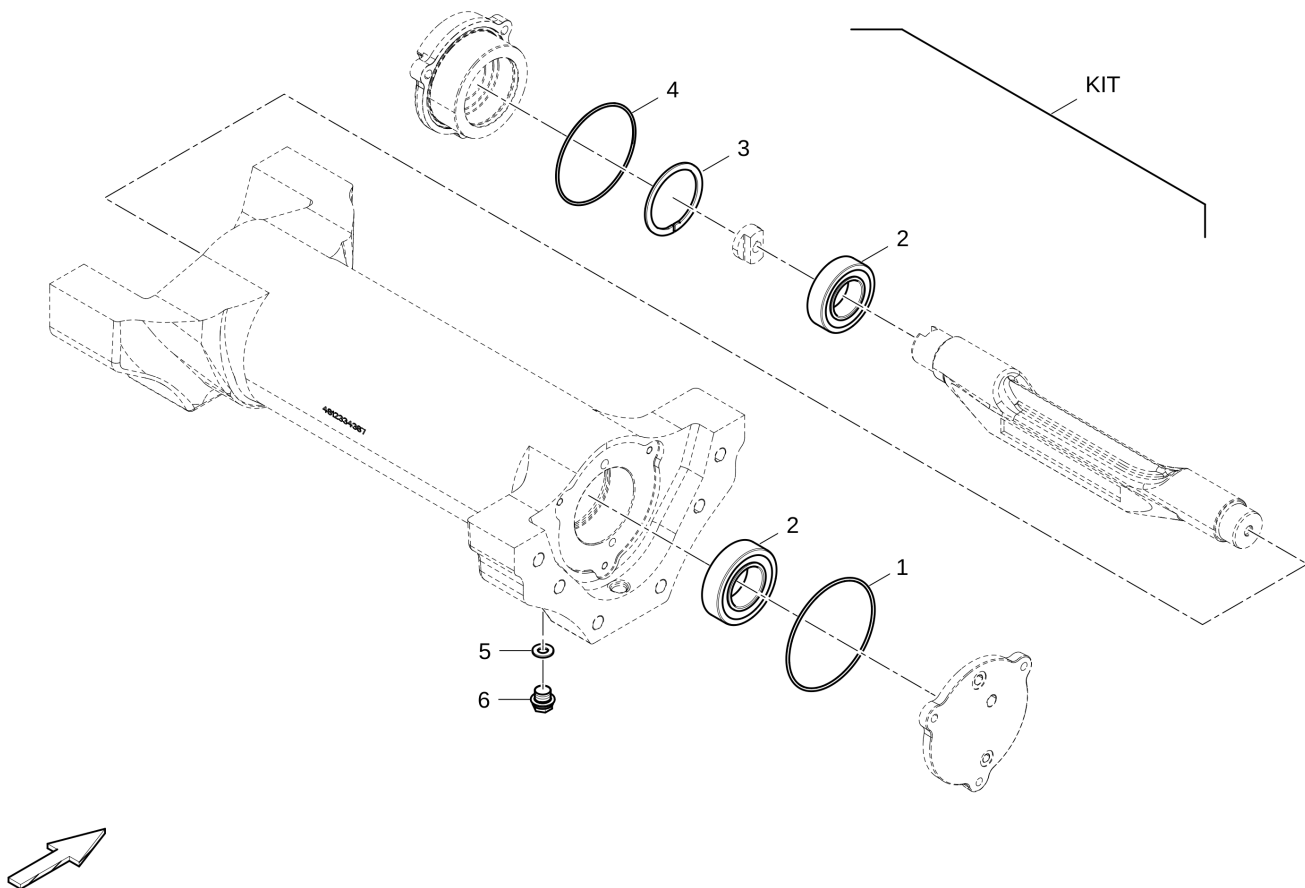

Service, repair and wear part kits 4812336413 Repair kit, Exciter assembly

Item	Part No.	Name	Qty	L	C	SN INFO
KIT	4812336413	Repair kit, Exciter assembly	1			
1	4700160038	O-ring	1			
2	4812334683	Spherical roller bearing	2			
3	4700151028	Retaining ring for hole	1			
4	4700160037	O-ring	1			
5	4700162011	Washer sealing	1			
6	4700232143	Steel plug threaded	1