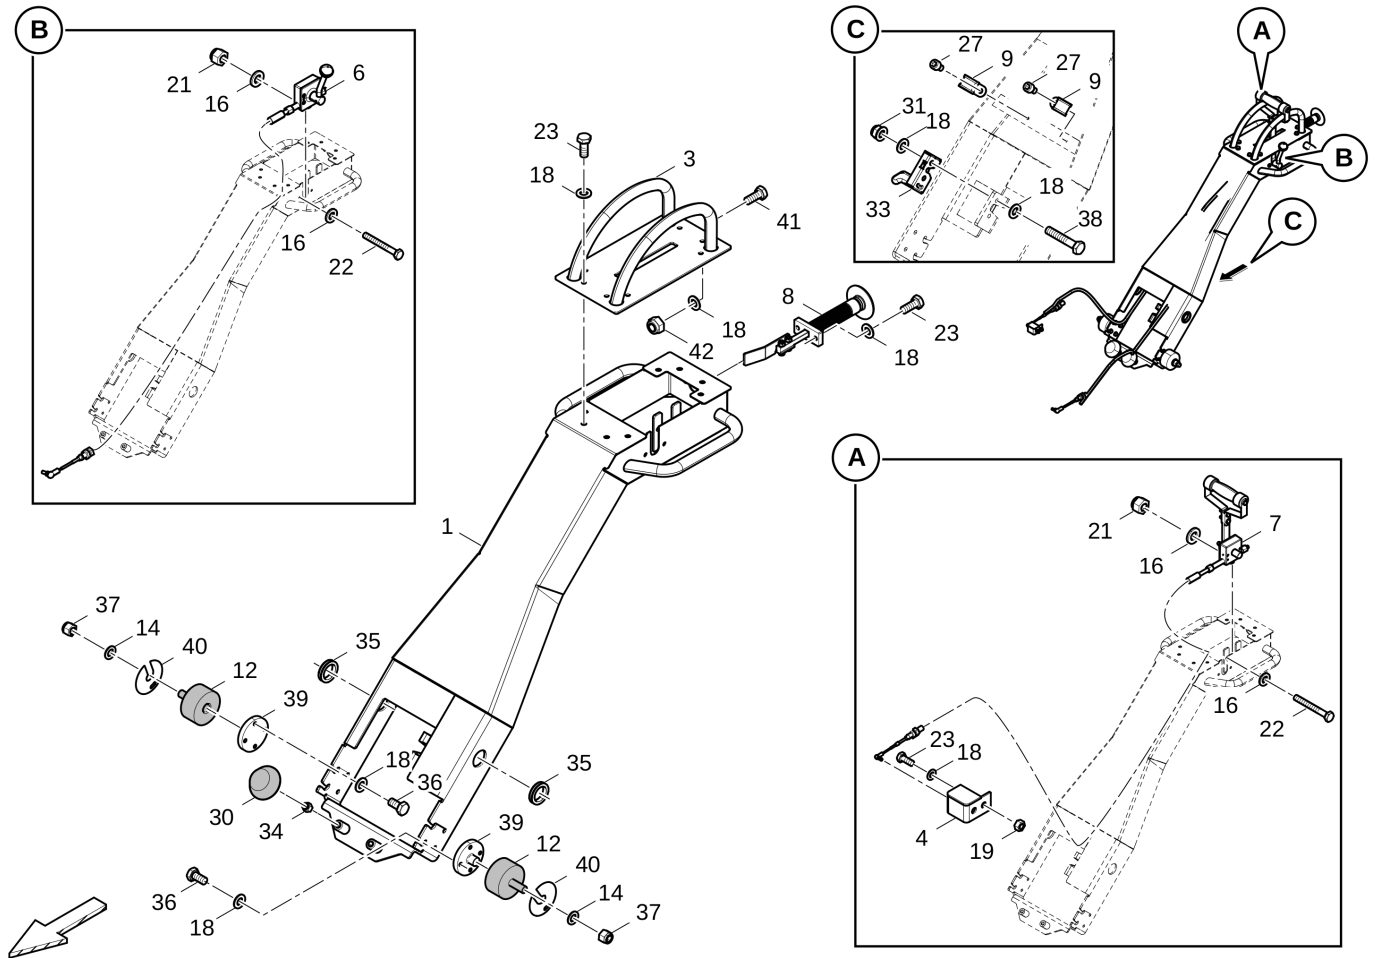

Handle Module 4812333816 Handle Modul

Item	Part No.	Name	Qty	L	C	SN INFO
1	4812333817	Handle Weld Assy	1			
3	4812334016	Handle Guide Pipe	1			
4	4812333949	FNR Bracket	1			
6	4812333799	Vibration Control	1			
7	4812333820	FNR Control	1			
8	4812333819	Emergency Stop Lever	1			
9	4700921031	Pipe clamp covered	2			
12	4812334732	Shock Absorber	2			
14	4700904232	Steel plain washer	2			
16	4700904228	Steel plain washer	8			
18	4700904229	Steel plain washer	25			
19	4700570005	Hexagon nut	2			
21	4700586002	Lock nut M	4			
22	4700500079	Hexagon head screw	4			
23	4700500053	Hexagon head screw M	12			
27	4700508044	Hexagon socket head cap screw	2			

Refer to Parts Online for the most up to date information. The printed information might be outdated.

Mon Mar 11 06:00:32 UTC 2024