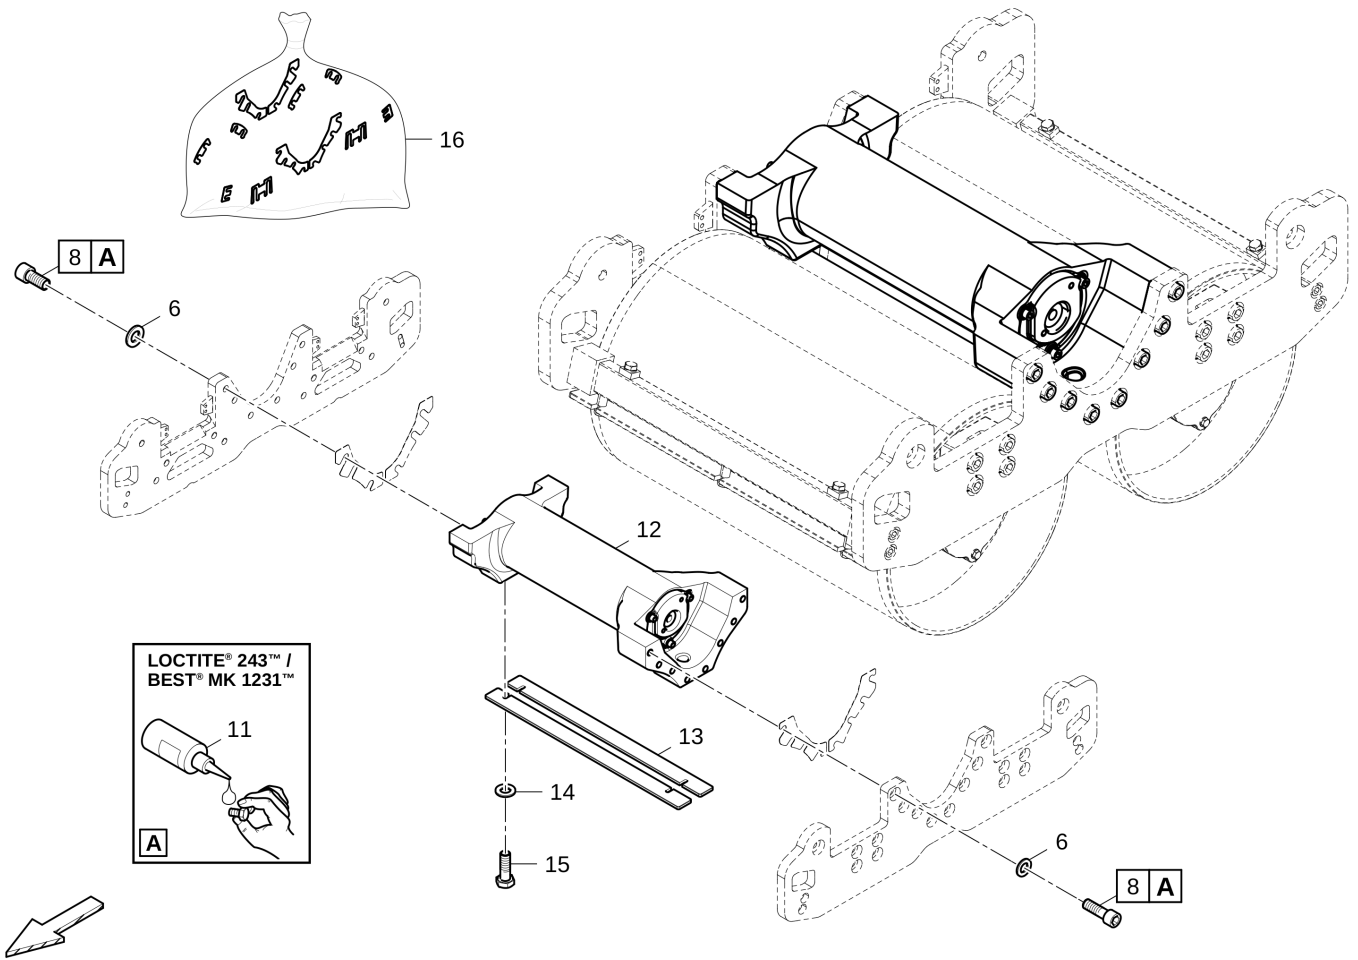

Mon Mar 11 06:00:30 UTC 2024

| Item | Part No. | Name | Qty | L | C | SN INFO |
|------|------------|---------------------------------|-----|---|---|---------|
| 1 | 4812333773 | Drum | 2 | | | |
| 2 | 4812336745 | Side Plate WA | 1 | | | |
| 3 | 4812336685 | Side Plate | 1 | | | |
| 4 | 4812333778 | Scraper assy | 2 | | | |
| 5 | 4700904231 | Steel plain washer | 8 | | | |
| 6 | 4700904232 | Steel plain washer | 30 | | | |
| 7 | 4700508084 | Hexagon socket head cap screw | 8 | | | |
| 8 | 4700928448 | Hexagon socket head cap screw M | 30 | | | |
| 11 | 4700902541 | Lock fluid | 1 | | | |
| 12 | 4812334545 | Exciter | 1 | | | |
| 13 | 4812334191 | Scraper blade inner | 2 | | | |
| 14 | 4700904229 | Steel plain washer | 4 | | | |
| 15 | 4700500021 | Hexagon head screw | 4 | | | |
| 16 | 4812336731 | Shim Set | 1 | | | |
| 17 | 4812122654 | Steel plain washer | 4 | | | |
| 18 | 4812130997 | Hexagon head screw M | 4 | | | |