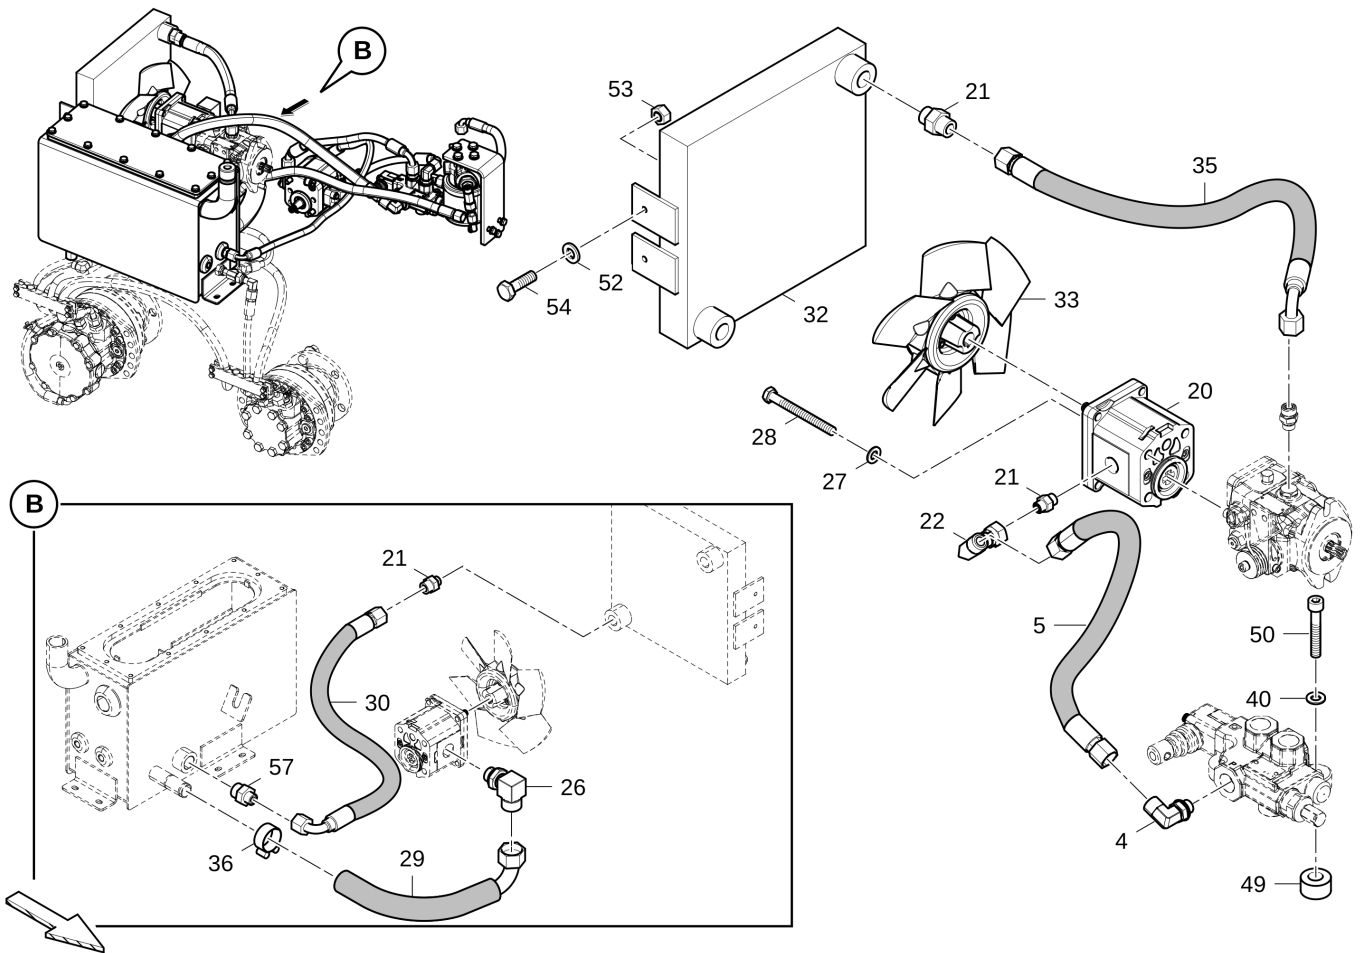

Refer to Parts Online for the most up to date information. The printed information might be outdated.

Mon Mar 11 06:00:38 UTC 2024