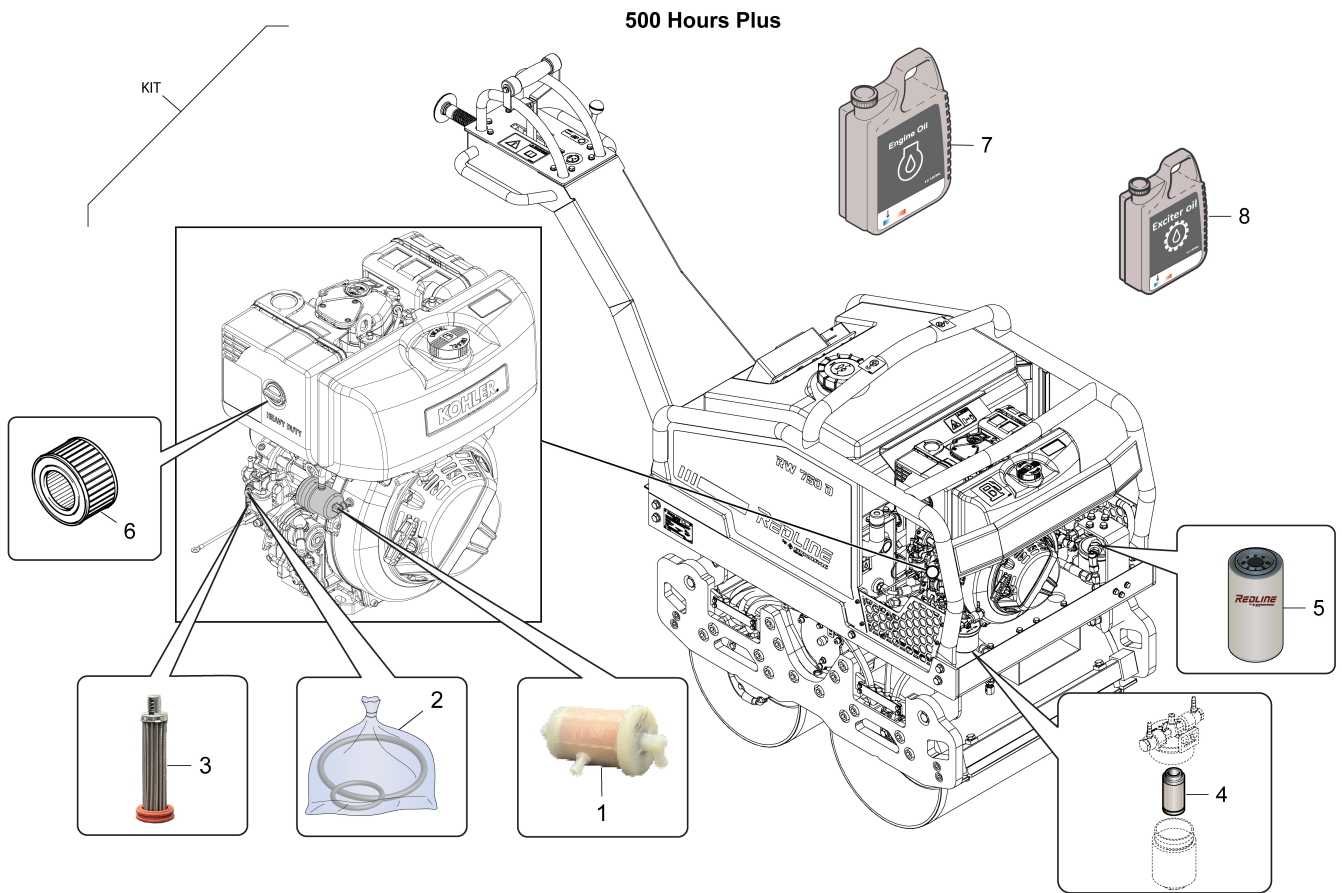

Service, repair and wear part kits Service kit, 500H Plus (Including oil)

Item	Part No.	Name	Qty	L	C	SN INFO
KIT	4812331676	Service kit,500H Plus	1			
1	4812336339	Fuel Filter	1			
2	4812336340	O-ring	1			
3	4812336341	Oil Filter	1			
4	4812336342	Fuel Cartridge	1			
5	4812334107	Hydraulic filter cartridge	1			
6	4812336344	Air Filter Element	1			
7	4812336343	Engine oil	1			
8	4812337740	Exciter oil	1			

Refer to Parts Online for the most up to date information. The printed information might be outdated.

Mon Mar 11 06:00:26 UTC 2024