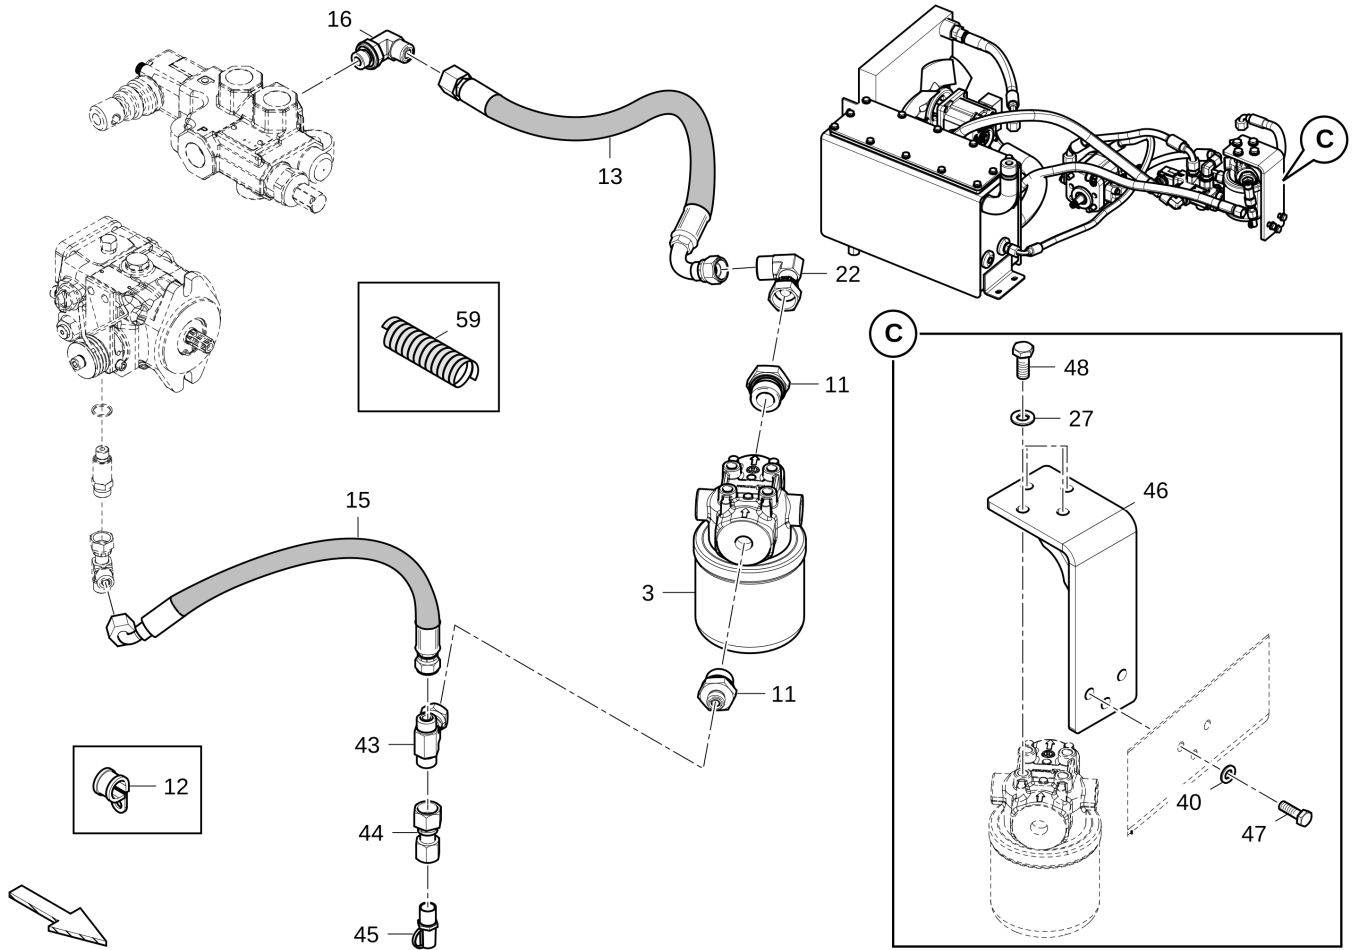

Item	Part No.	Name	Qty	L	C	SN INFO
1	4812336393	Hydraulic motor	1			
2	4812333795	DC valve	1			
3	4812333796	Hydraulic Oil Filter	1			
4	4700791845	Connector elbow 90 ORFS	2			
5	4812336540	Hydraulic hose	1			
6	4812333996	Hydraulic Hose	1			
7	4812333997	Hydraulic Hose	1			
8	4700904727	Straight connector ORFS	1			
11	4700791406	Straight connector ORFS	2			
12	4700921046	Pipe clamp covered	1			
13	4812334727	Hydraulic hose	1			
14	4812334012	Hydraulic hose	1			
15	4812334005	Hydraulic hose	1			
16	4700791398	Connector elbow 90 ORFS	1			
17	4700160328	O-ring	1			
18	4812116872	Flange connector	2			
19	0570704101	Connector elbow 90 ORFS	1			

Refer to Parts Online for the most up to date information. The printed information might be outdated.

Mon Mar 11 06:00:39 UTC 2024