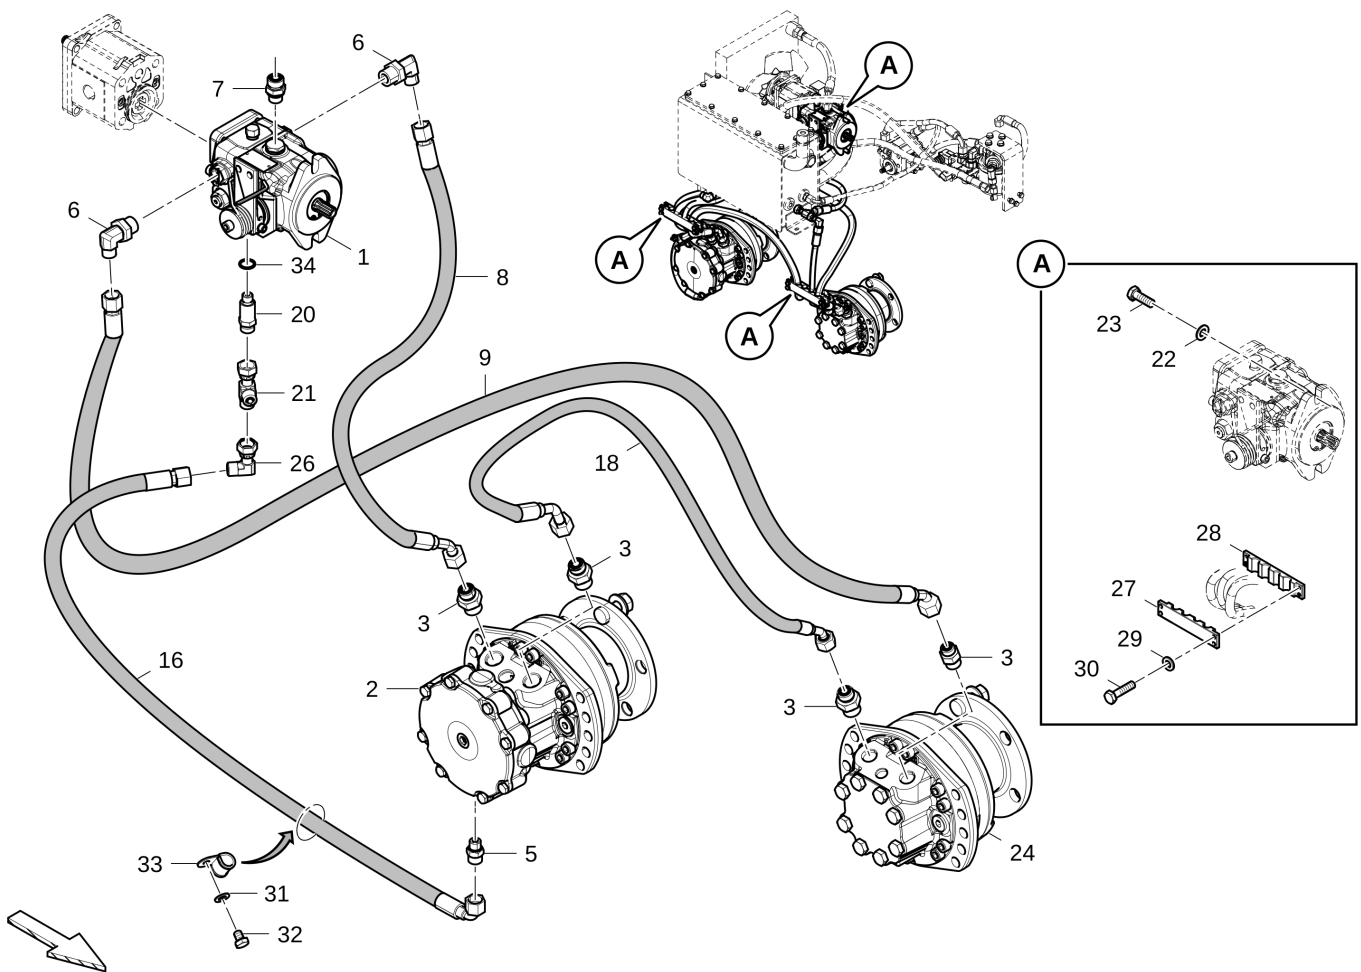

Propulsion module 4812334129 Propulsion module

Refer to Parts Online for the most up to date information. The printed information might be outdated.

Mon Mar 11 06:00:37 UTC 2024