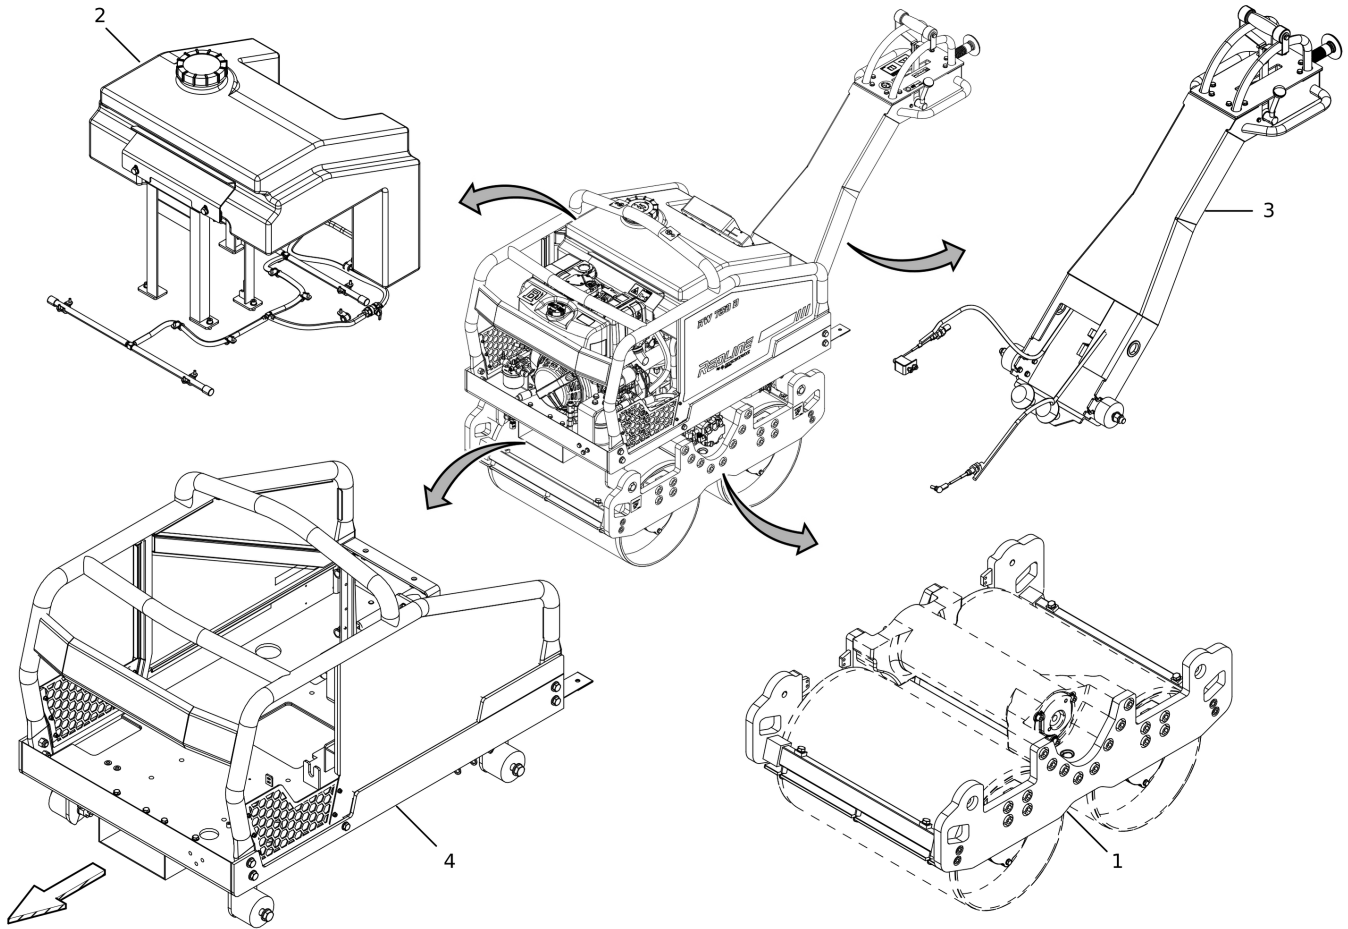

Frame Frame Overview RW750D

Item	Part No.	Name	Qty	L	C	SN INFO
1	4812333812	Lower Frame Module	1			
2	4812333957	Sprinkler Module	1			
3	4812333816	Handle Module	1			
4	4812333956	Engine Base Module	1			

Refer to Parts Online for the most up to date information. The printed information might be outdated.

Mon Mar 11 06:00:30 UTC 2024