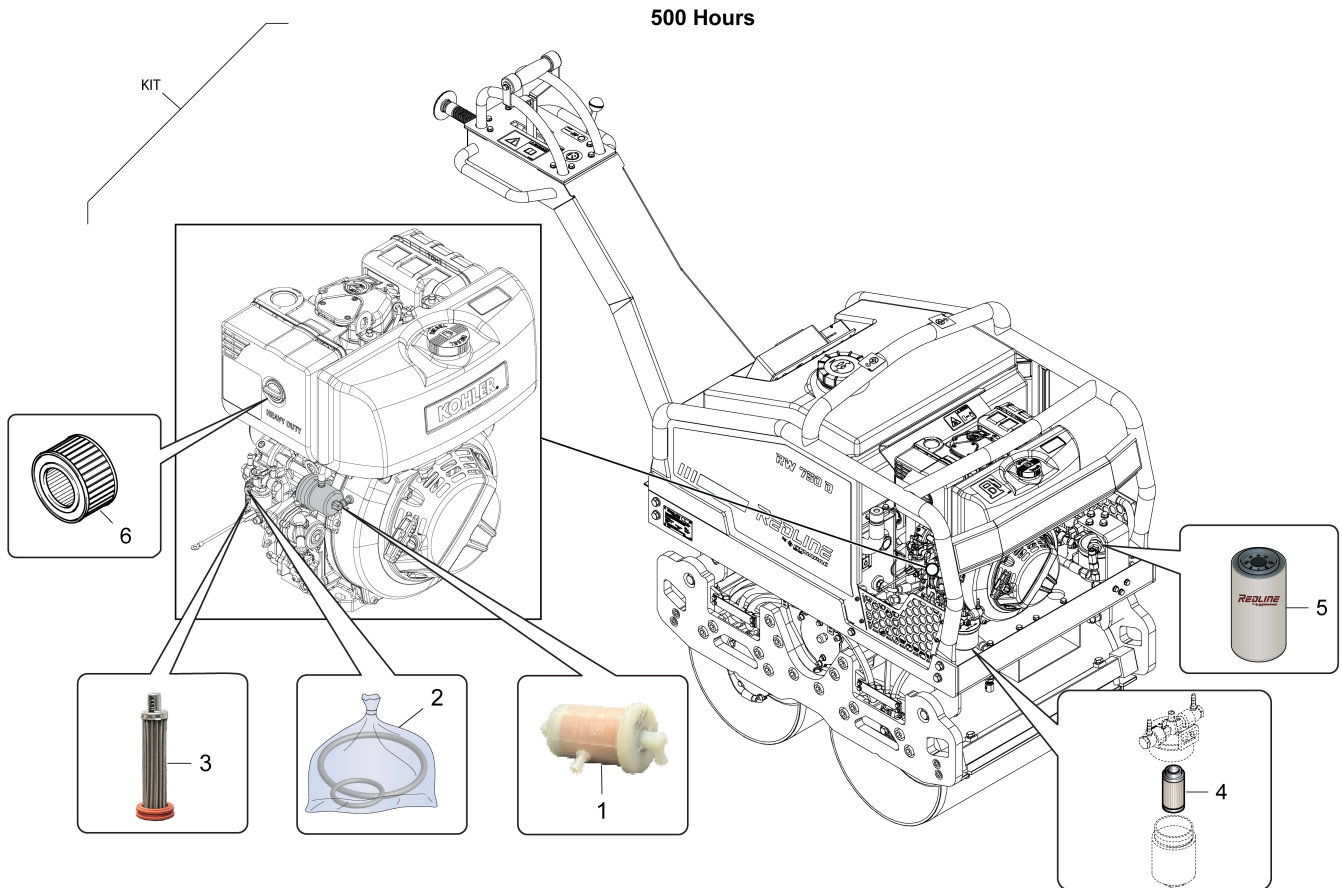

Service, repair and wear part kits Service kit, 500H

Item	Part No.	Name	Qty	L	C	SN INFO
KIT	4812336787	Service kit,500H	1			
1	4812336339	Fuel Filter	1			
2	4812336340	O-ring	1			
3	4812336341	Oil Filter	1			
4	4812336342	Fuel Cartridge	1			
5	4812334107	Hydraulic filter cartridge	1			
6	4812336344	Air Filter Element	1