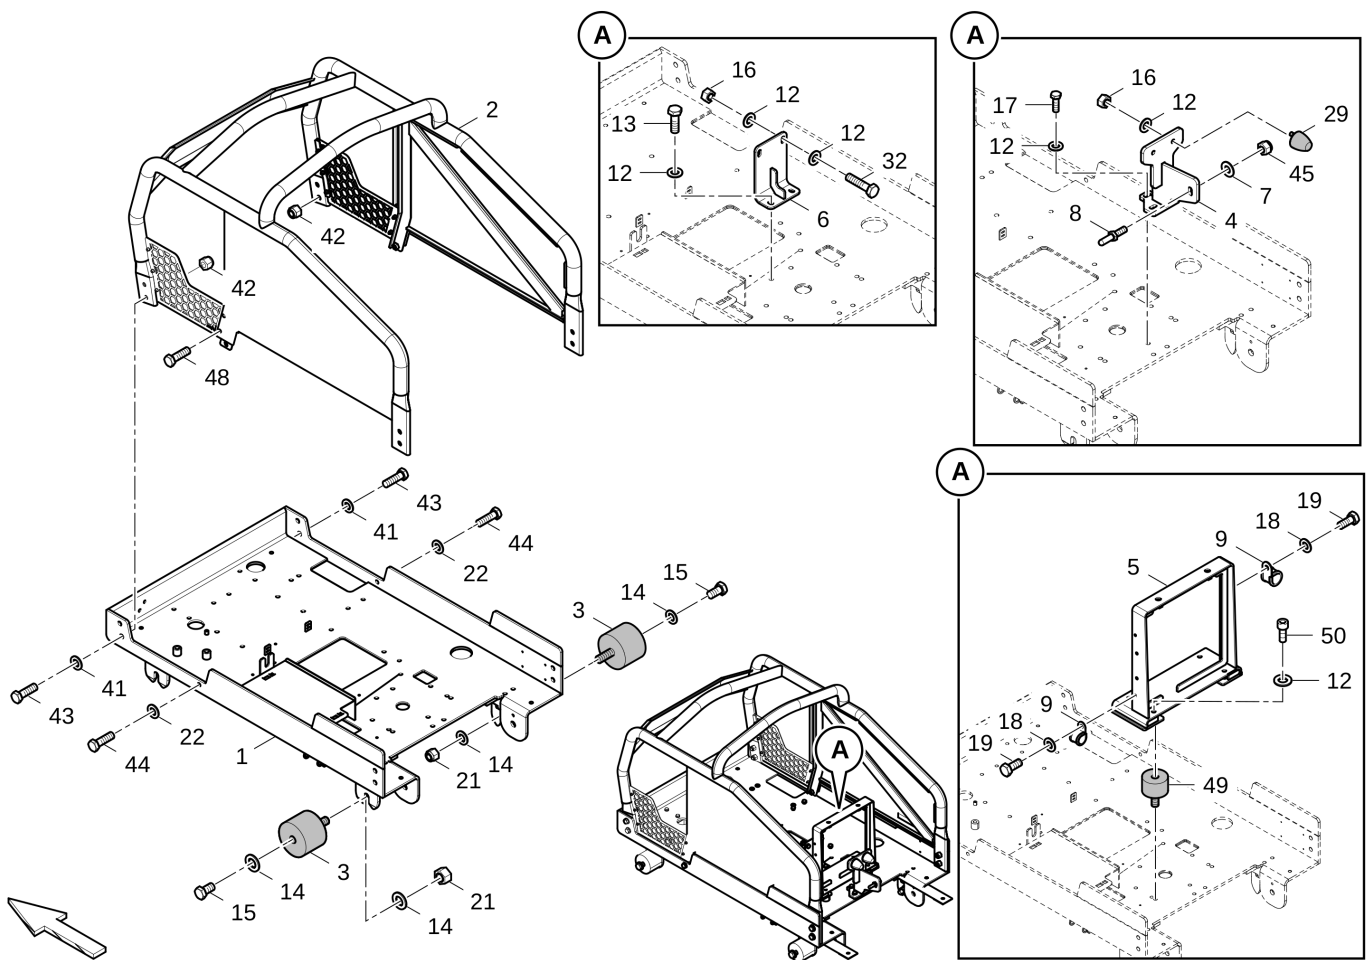

Item	Part No.	Name	Qty	L	C	SN INFO
30	4812334167	Shock Absorber	2			
31	4700586003	Lock nut M	2			
33	4812336198	Catcher Lock	1			
34	4700570007	Hexagon nut	2			
35	4812105316	Hollow Grommet	2			
36	4700500019	Hexagon head screw	8			
37	4700586021	Lock nut M	2			
38	4700500024	Hexagon head screw	2			
39	4812336580	Spacer	2			
40	4812336579	Shim	2			
41	4700508057	Hexagon socket head cap	1			
42	4700791182	Lock nut	1			

Engine Base Module 4812333956 Engine Base Module

Refer to Parts Online for the most up to date information. The printed information might be outdated.

Mon Mar 11 06:00:33 UTC 2024