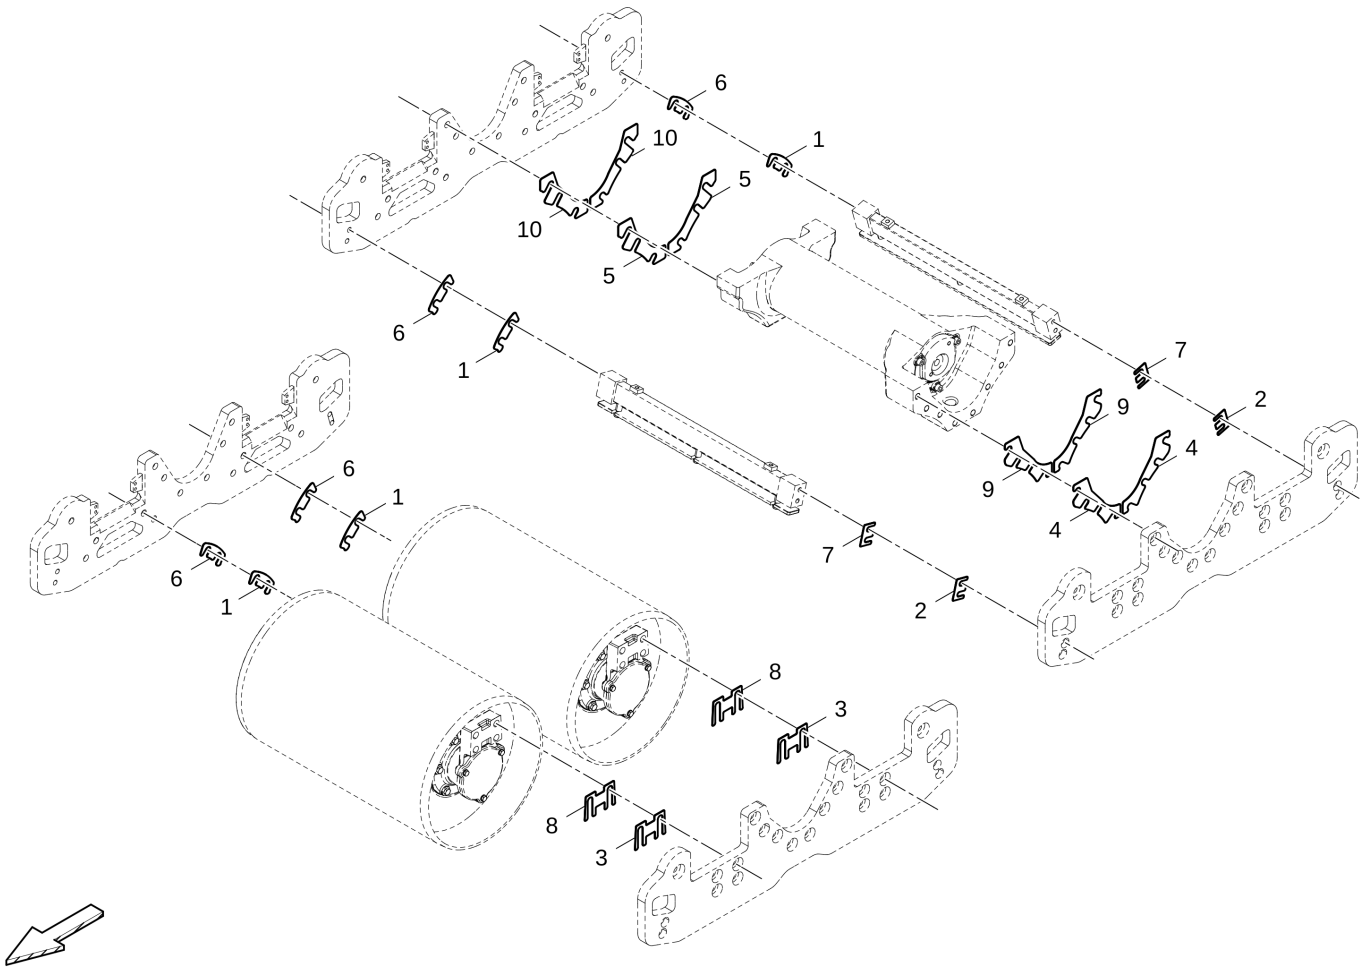

Shim Set 4812336731 Shim Set

Item	Part No.	Name	Qty	L	C	SN INFO
1	4812334192	Shim	4			
2	4812336661	SHIM	2			
3	4812336662	SHIM	2			
4	4812336665	SHIM	2			
5	4812336663	SHIM	2			
6	4812336674	Shim	4			
7	4812336667	SHIM	2			
8	4812336672	SHIM	2			
9	4812336675	SHIM	2			
10	4812336673	SHIM	2			

Refer to Parts Online for the most up to date information. The printed information might be outdated.

Mon Mar 11 06:00:31 UTC 2024