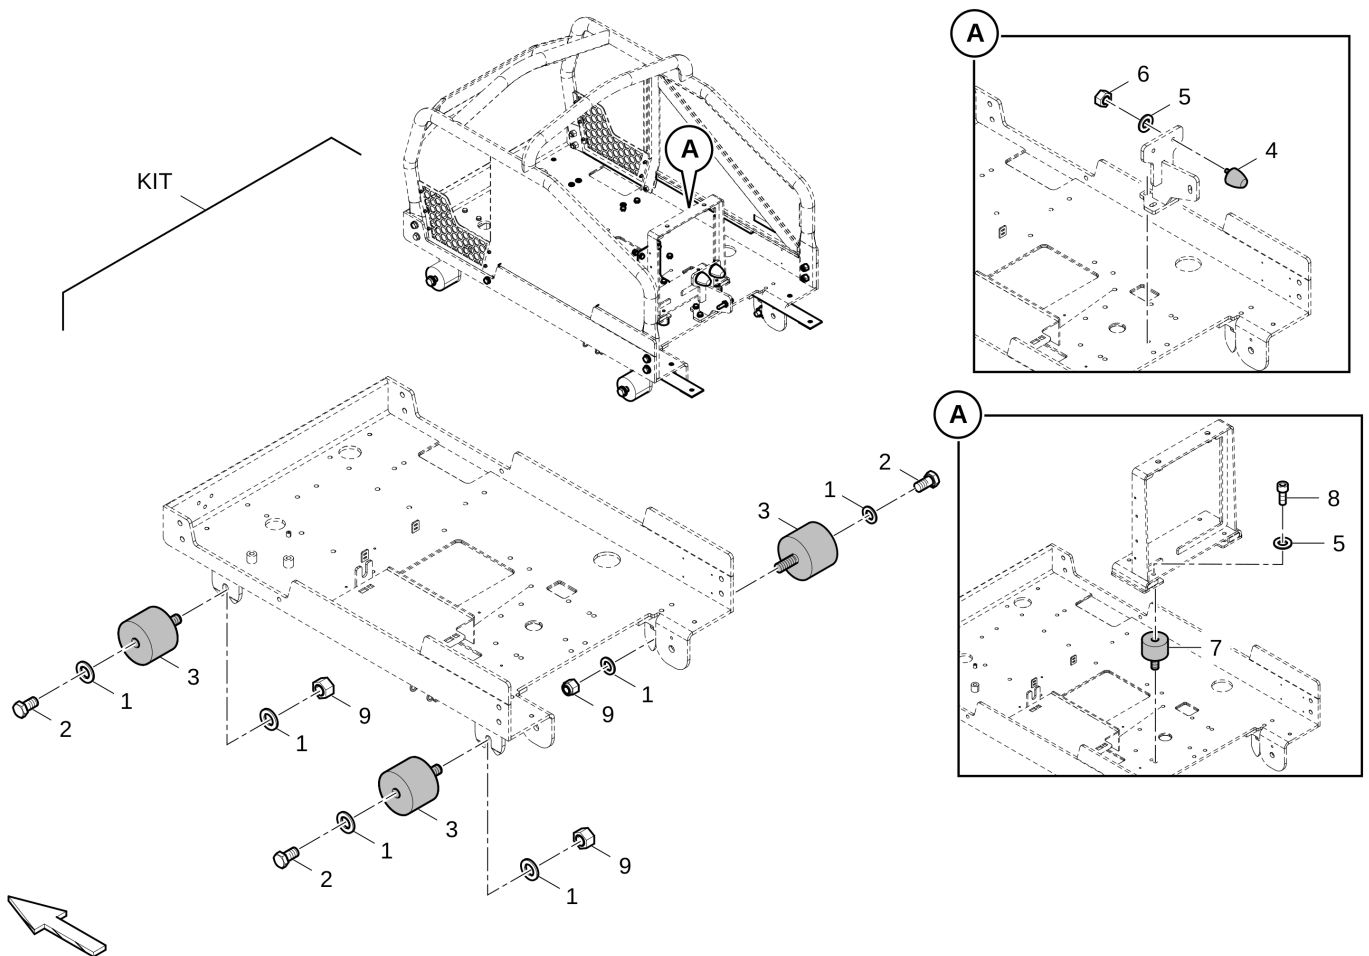

Service, repair and wear part kits 4812336415 Repair kit, Shock absorber.

Refer to Parts Online for the most up to date information. The printed information might be outdated.

Mon Mar 11 06:00:26 UTC 2024