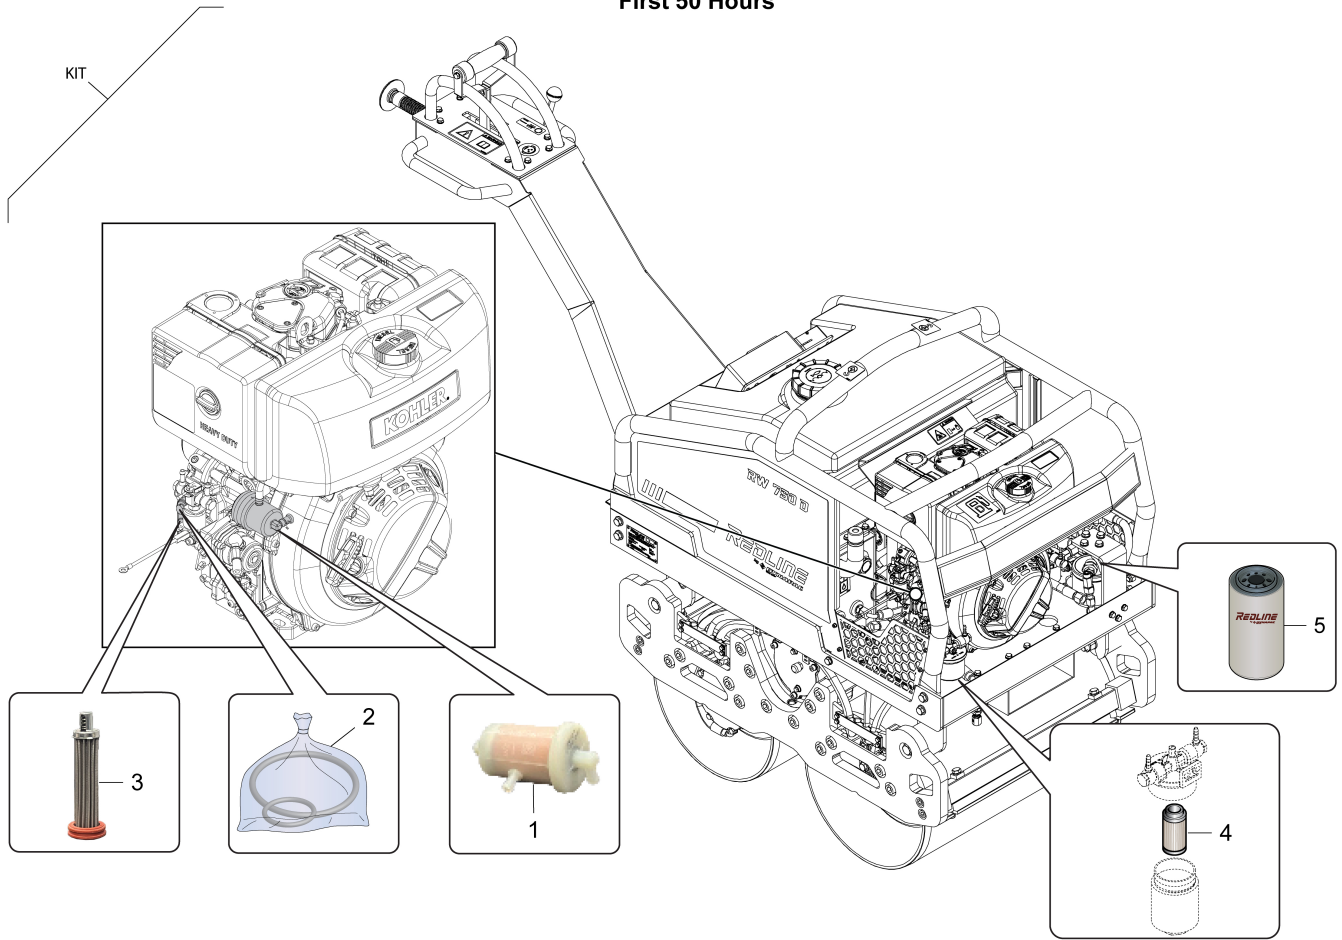

Service, repair and wear part kits Service kit, First 50H

First 50 Hours

Item	Part No.	Name	Qty	L	C	SN INFO
KIT	4812336345	Service kit,First 50H	1			
1	4812336339	Fuel Filter	1			
2	4812336340	O-ring	1			
3	4812336341	Oil Filter	1			
4	4812336342	Fuel Cartridge	1			
5	4812334107	Hydraulic filter cartridge	1			

Refer to Parts Online for the most up to date information. The printed information might be outdated.

Mon Mar 11 06:00:24 UTC 2024