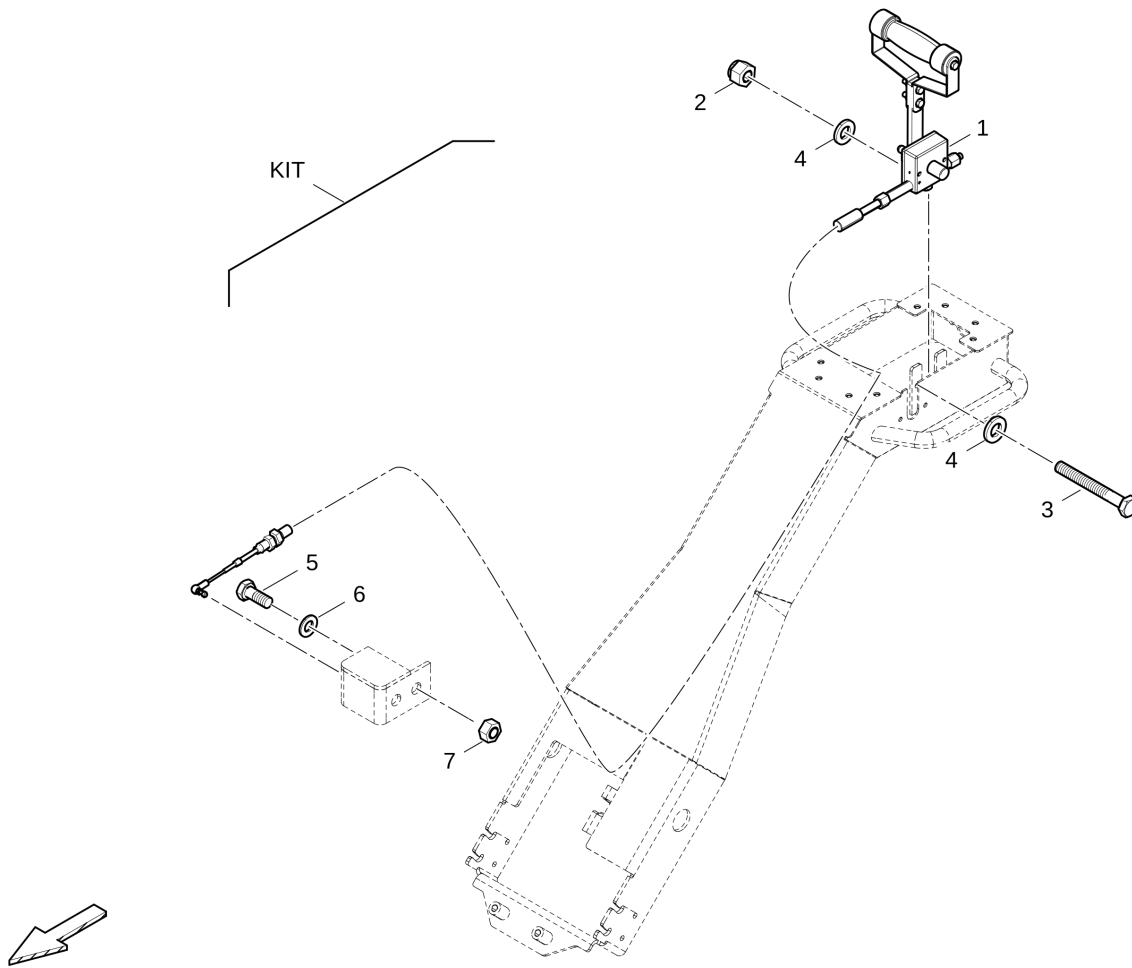

Service, repair and wear part kits 4812331672 Travel control wire kit

Item	Part No.	Name	Qty	L	C	SN INFO
KIT	4812331672	Travel control wire kit	1			
1	4812333820	FNR Control	1			
2	4700586002	Lock nut M	2			
3	4700500079	Hexagon head screw	2			
4	4700904228	Steel plain washer	2			
5	4700500053	Hexagon head screw M	2			
6	4700904229	Steel plain washer	2			
7	4700570005	Hexagon nut	2