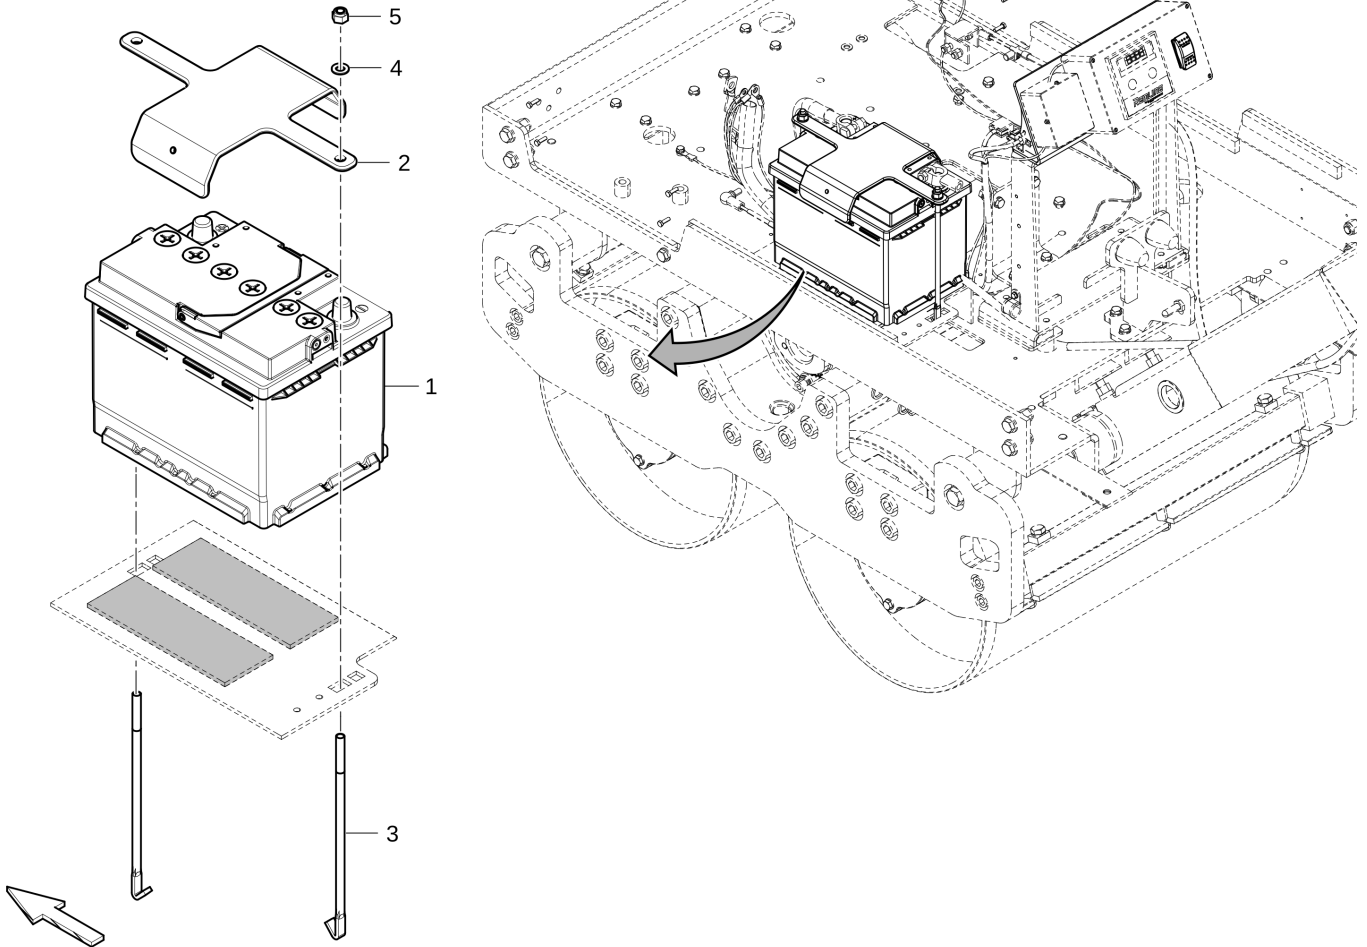

Battery module 4812334166 Battery module

Item	Part No.	Name	Qty	L	C	SN INFO
1	4812334023	Battery	1			
2	4812334103	Battery Cover Plate	1			
3	4812336682	Battery Screw	2			
4	4700904229	Steel plain washer	2			
5	4700586003	Lock nut M	2