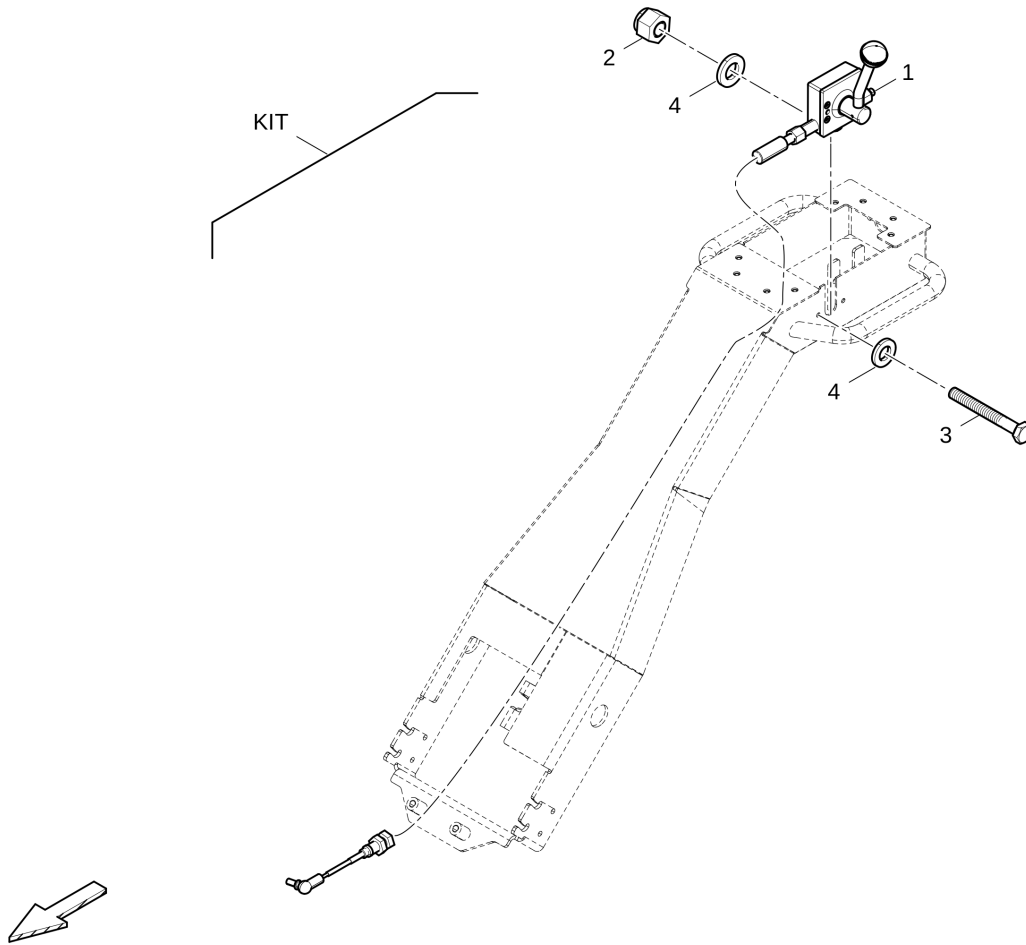

Service, repair and wear part kits 4812331673 Vibration Kit RW750D

Item	Part No.	Name	Qty	L	C	SN INFO
KIT	4812331673	Repair kit, Vibration Kit	1			
1	4812333799	Vibration Control	1			
2	4700586002	Lock nut M	2			
3	4700500079	Hexagon head screw	2			
4	4700904228	Steel plain washer	2