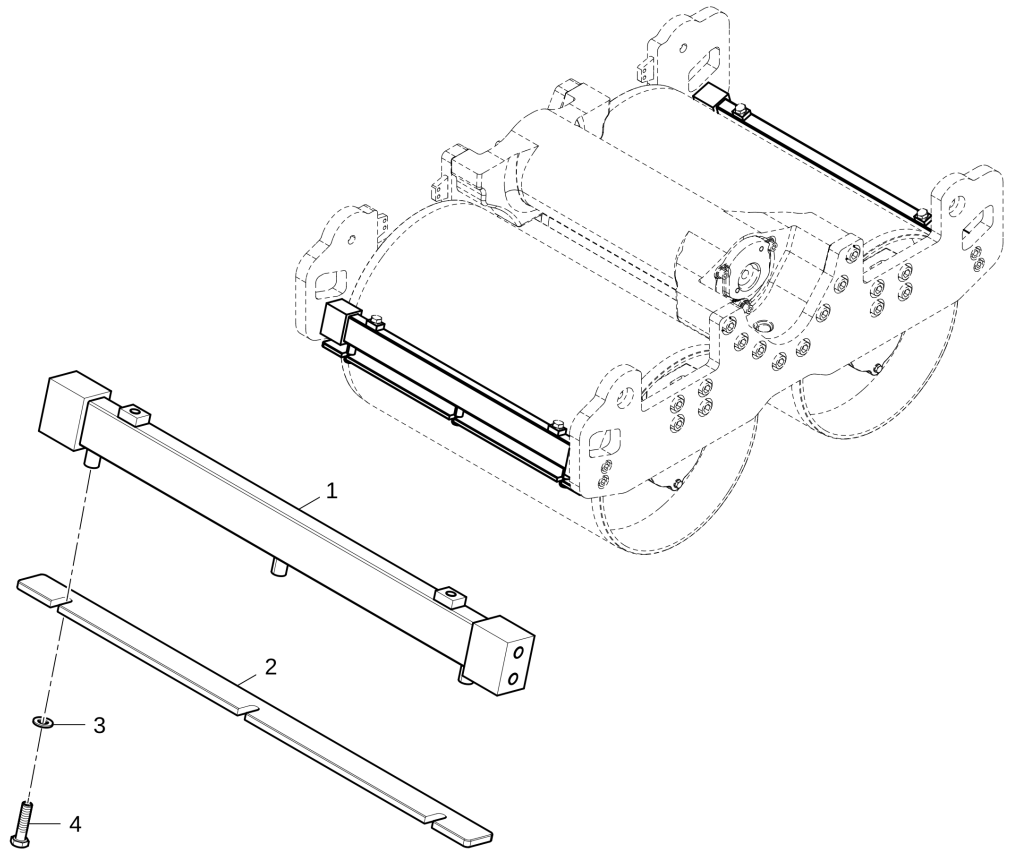

Scraper assembly 4812333778 Scraper assy

Item	Part No.	Name	Qty	L	C	SN INFO
1	4812333809	Scraper Beam Weldment	1			
2	4812333810	Scraper Blade	1			
3	4812122654	Steel plain washer	3			
4	4700500240	Hexagon head screw	3