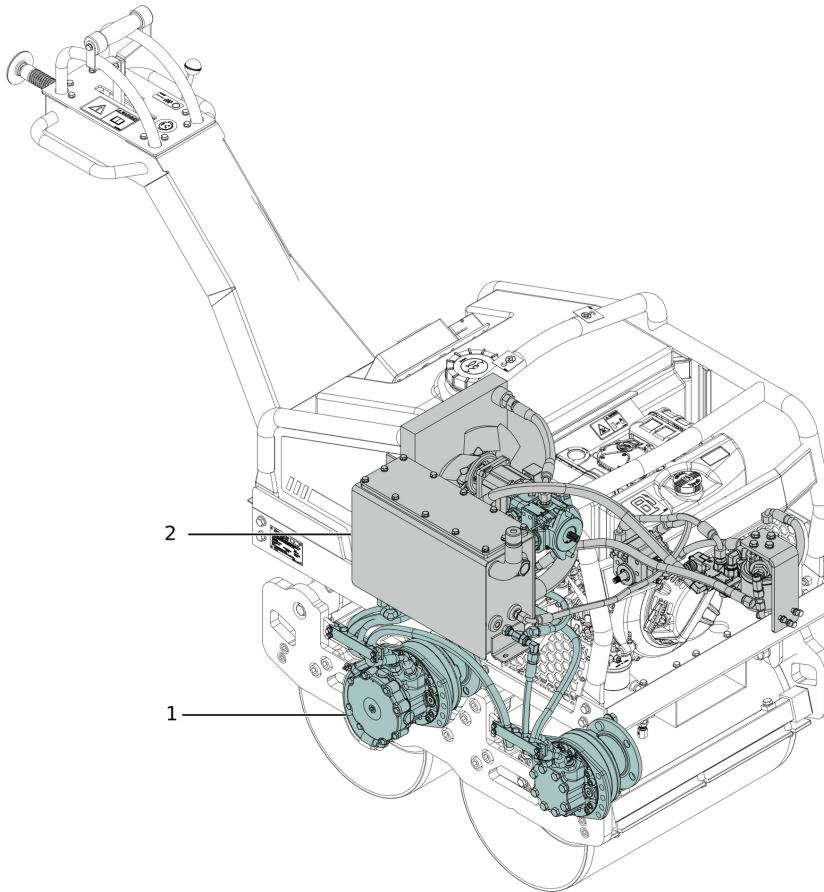

Hydraulic Hydraulic Overview RW750D

Item	Part No.	Name	Qty	L	C	SN INFO
1	4812334129	Propulsion module	1			
2	4812334130	Vibration module	1			

Refer to Parts Online for the most up to date information. The printed information might be outdated.

Mon Mar 11 06:00:37 UTC 2024