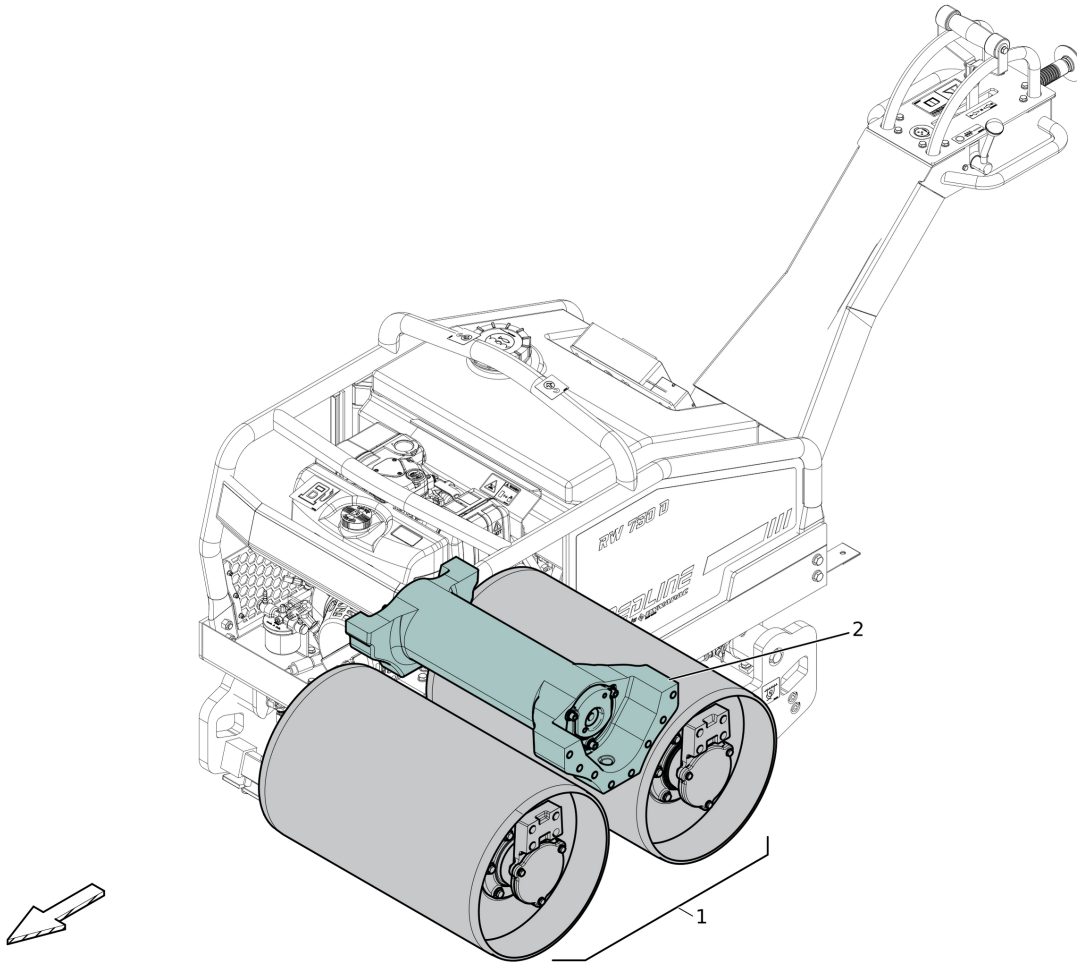

Drum Drum & Exciter Overview RW750D

Item	Part No.	Name	Qty	L	C	SN INFO
1	4812333773	Drum	1			
2	4812334545	Exciter	1