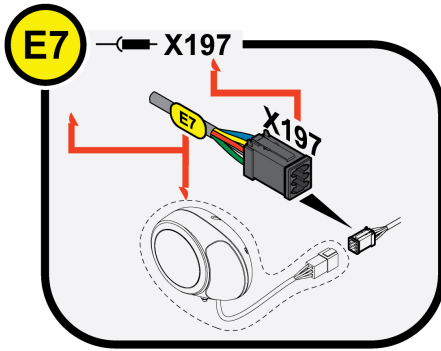

Pigtail Display WBR 4812337502 Pigtail Display WBR

Item	Part No.	Name	Qty	L	C	SN INFO
X62.1	4700903946	Connector.Lock wedge	1			
X62.2	4700792470	Connector.Adapter	1			
X62.3	4812116391	Connector.Boot	1			
X62.4	4811000288	Connector.Lock wedge	1