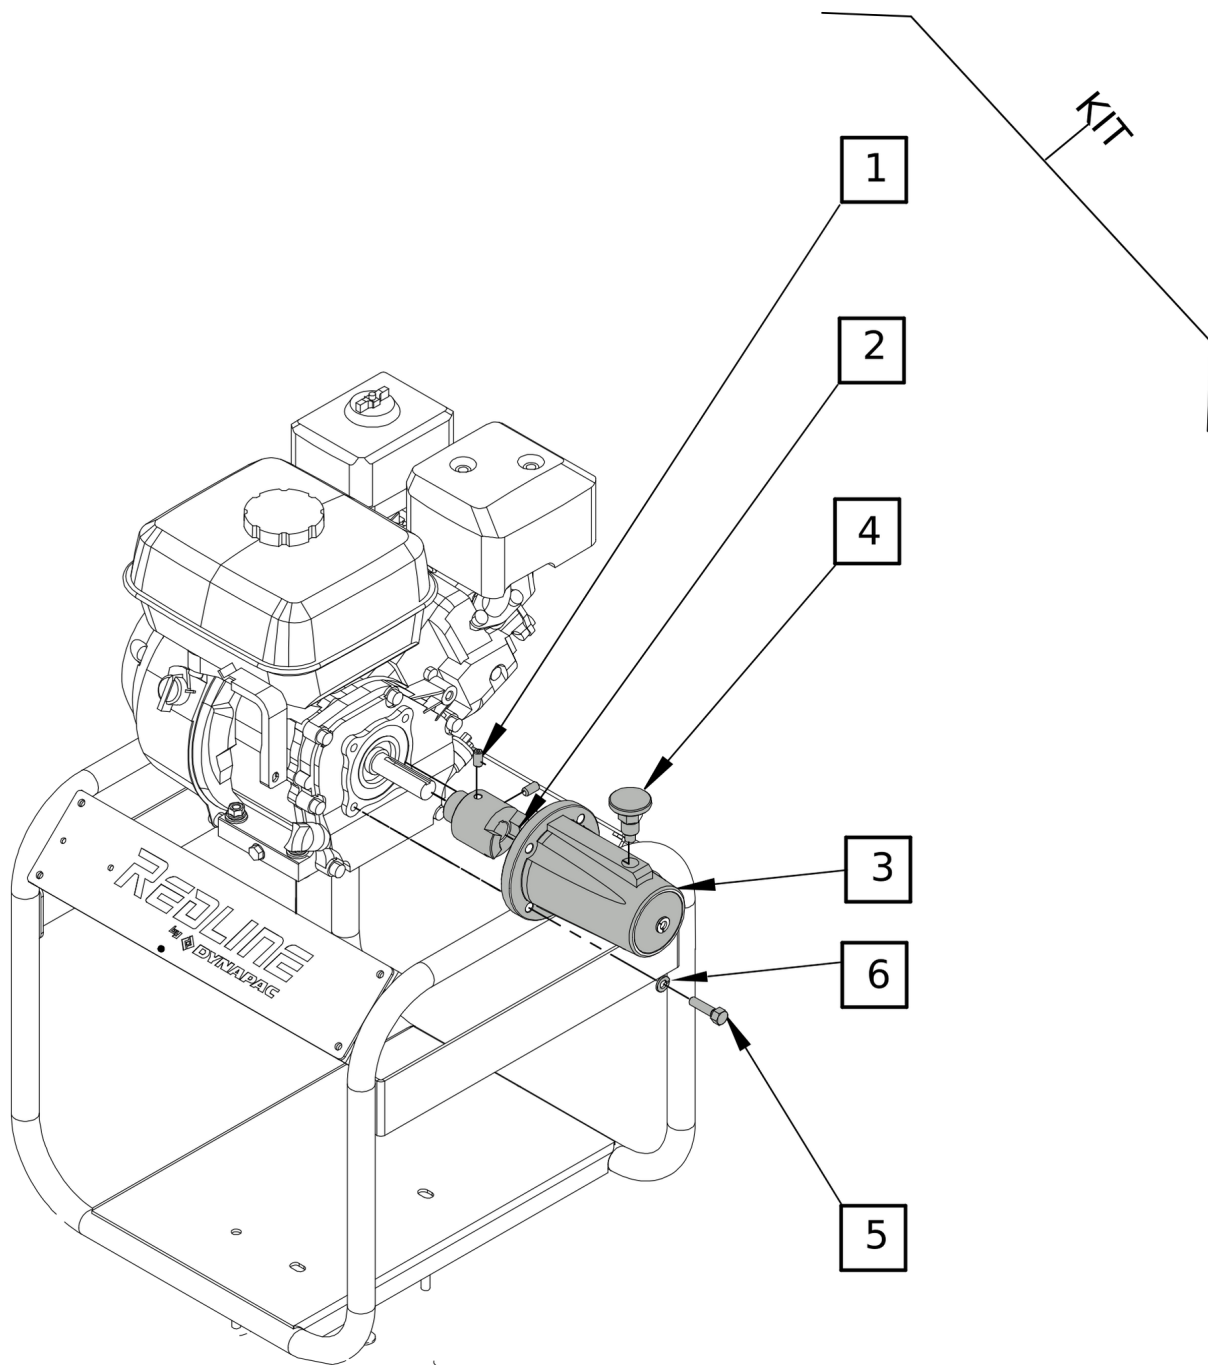

Service, repair and wear part kits 4812337854 Repair kit Coupling

Item	Part No.	Name	Qty	L	C	SN INFO
KIT	4812337854	Repair kit Coupling				
1	4812334878	Coupling	1			
2	4812334876	Hex Soc.Set Scr.W.Cone	2			
3	4812334877	Coupling	1			
4	4812334873	Knob Locking	1			
5	4812337852	Hex Head Screw	4			

Refer to Parts Online to the most up to date information. The printed information might be outdated

Fri Jan 19 13:46:31 UTC 2024