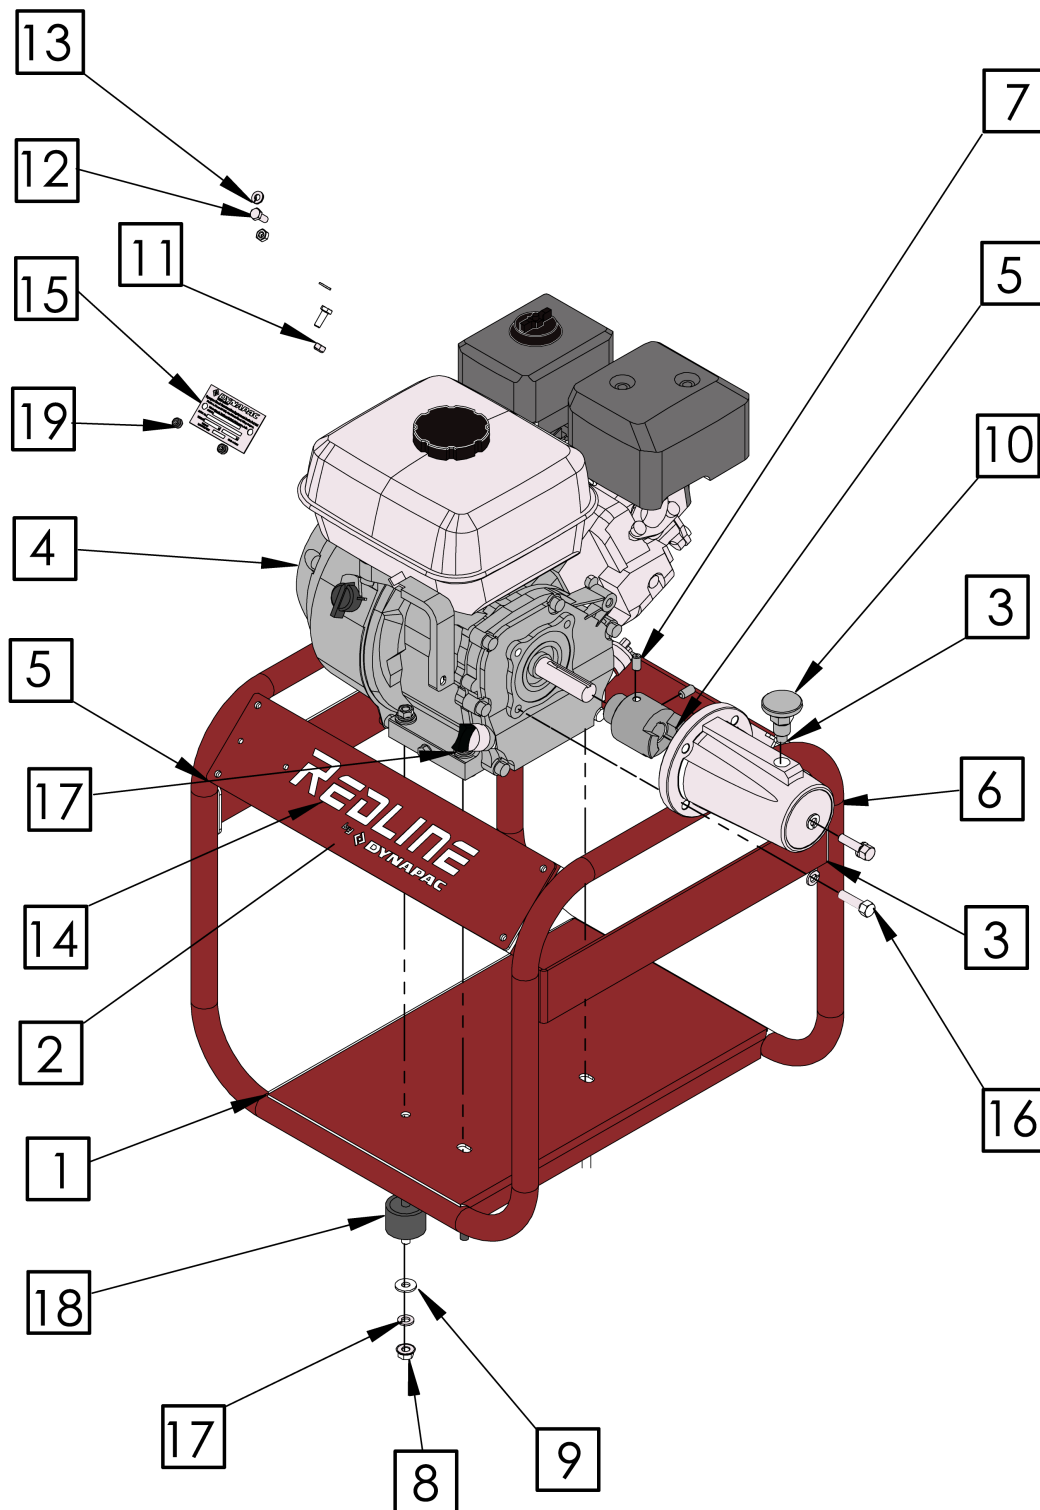

RD36 Drive Unit 4812334062 RD36

Item	Part No.	Name	Qty	L	C	SN INFO
1	4812337849	Top Plate - No Hole	1			
2	4812337850	Top Plate - No Hole	1			

Refer to Parts Online to the most up to date information. The printed information might be outdated
Fri Jan 19 13:46:33 UTC 2024