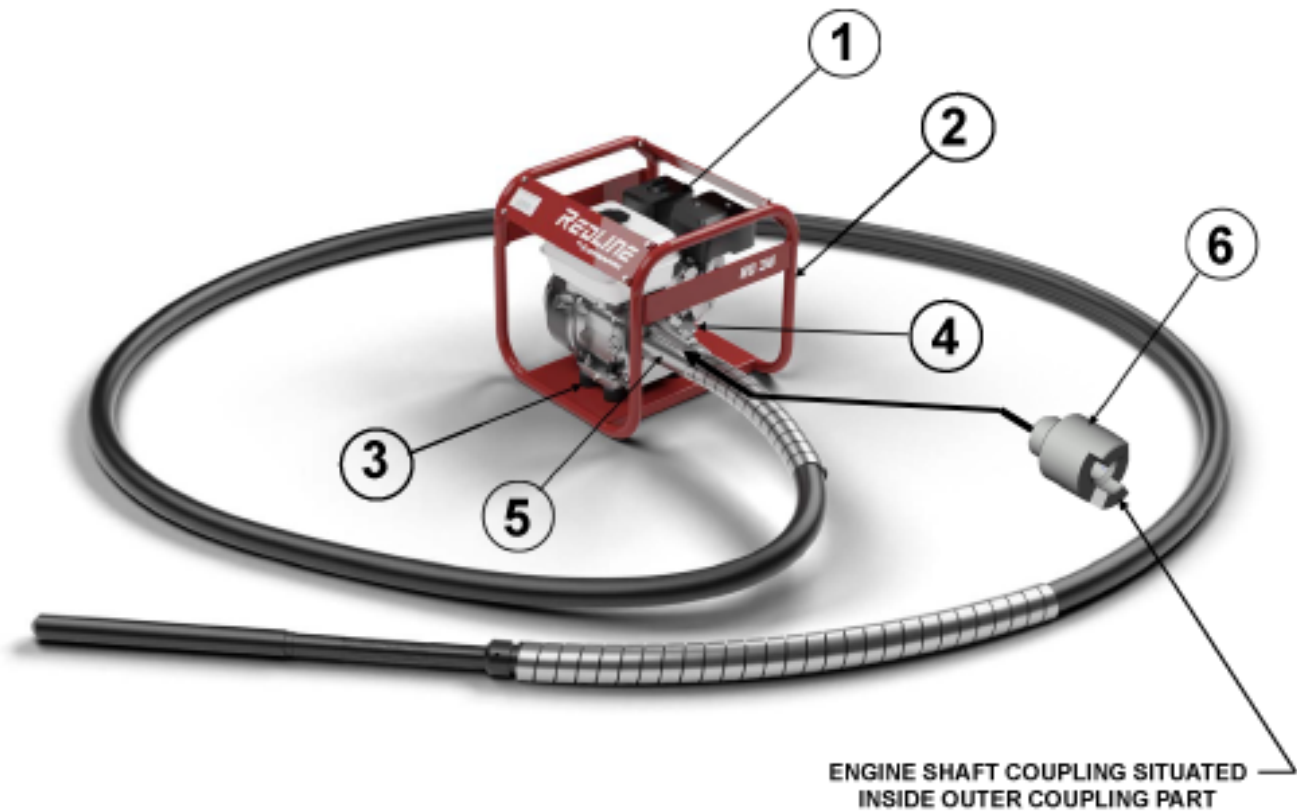

RD36 Drive for Mech poker

Item	Part No.	Name	Qty	L	C	SN INFO
1	4812334879	Engine	1			
2	4812337849	Top Plate - No Hole	1			
3	4812334868	Anti Vibration	4			
4	4812334873	Knob Locking	1			
5	4812334877	Coupling	1			
6	4812334878	Coupling	1