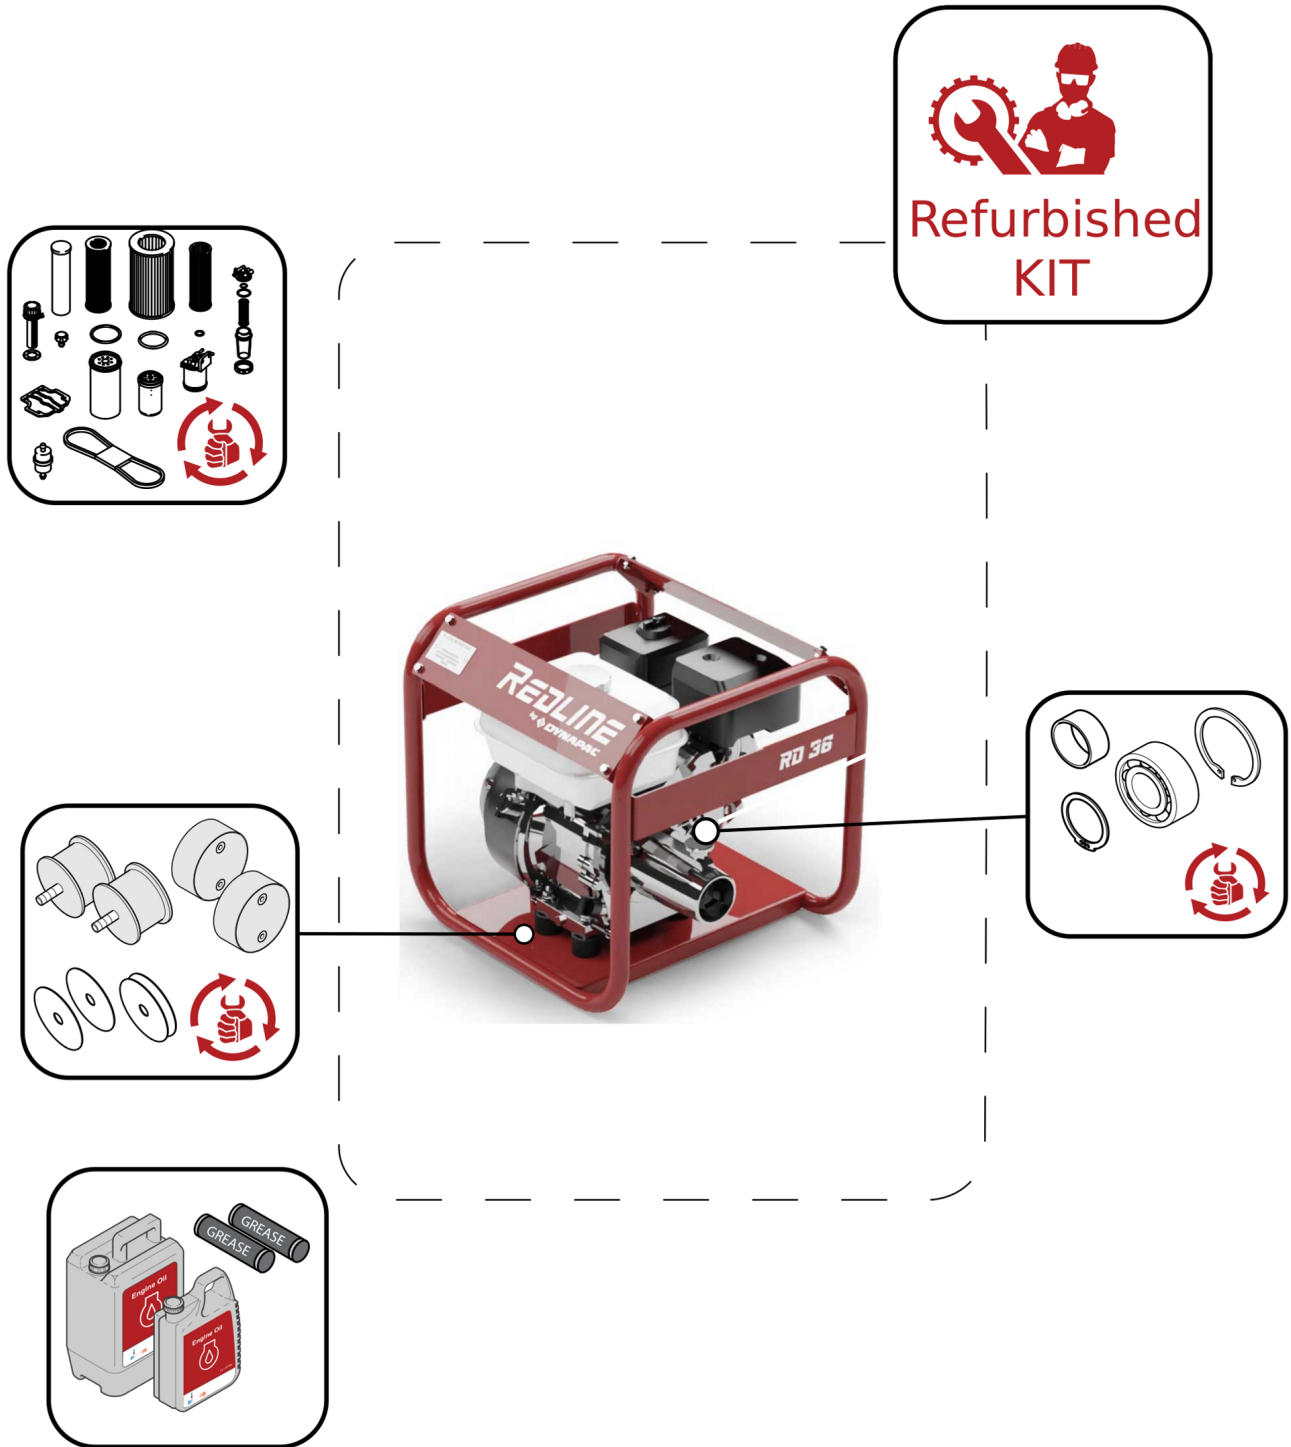

Service, repair and wear part kits Kits-4812334062 Service, repair and wear part kits

Item	Part No.	Name	Qty	L	C	SN INFO
1		Service, repair and wear part kits				
1.1	4812337853	Repair kit Shock mount	1			

Refer to Parts Online to the most up to date information. The printed information might be outdated
Fri Jan 19 13:46:31 UTC 2024