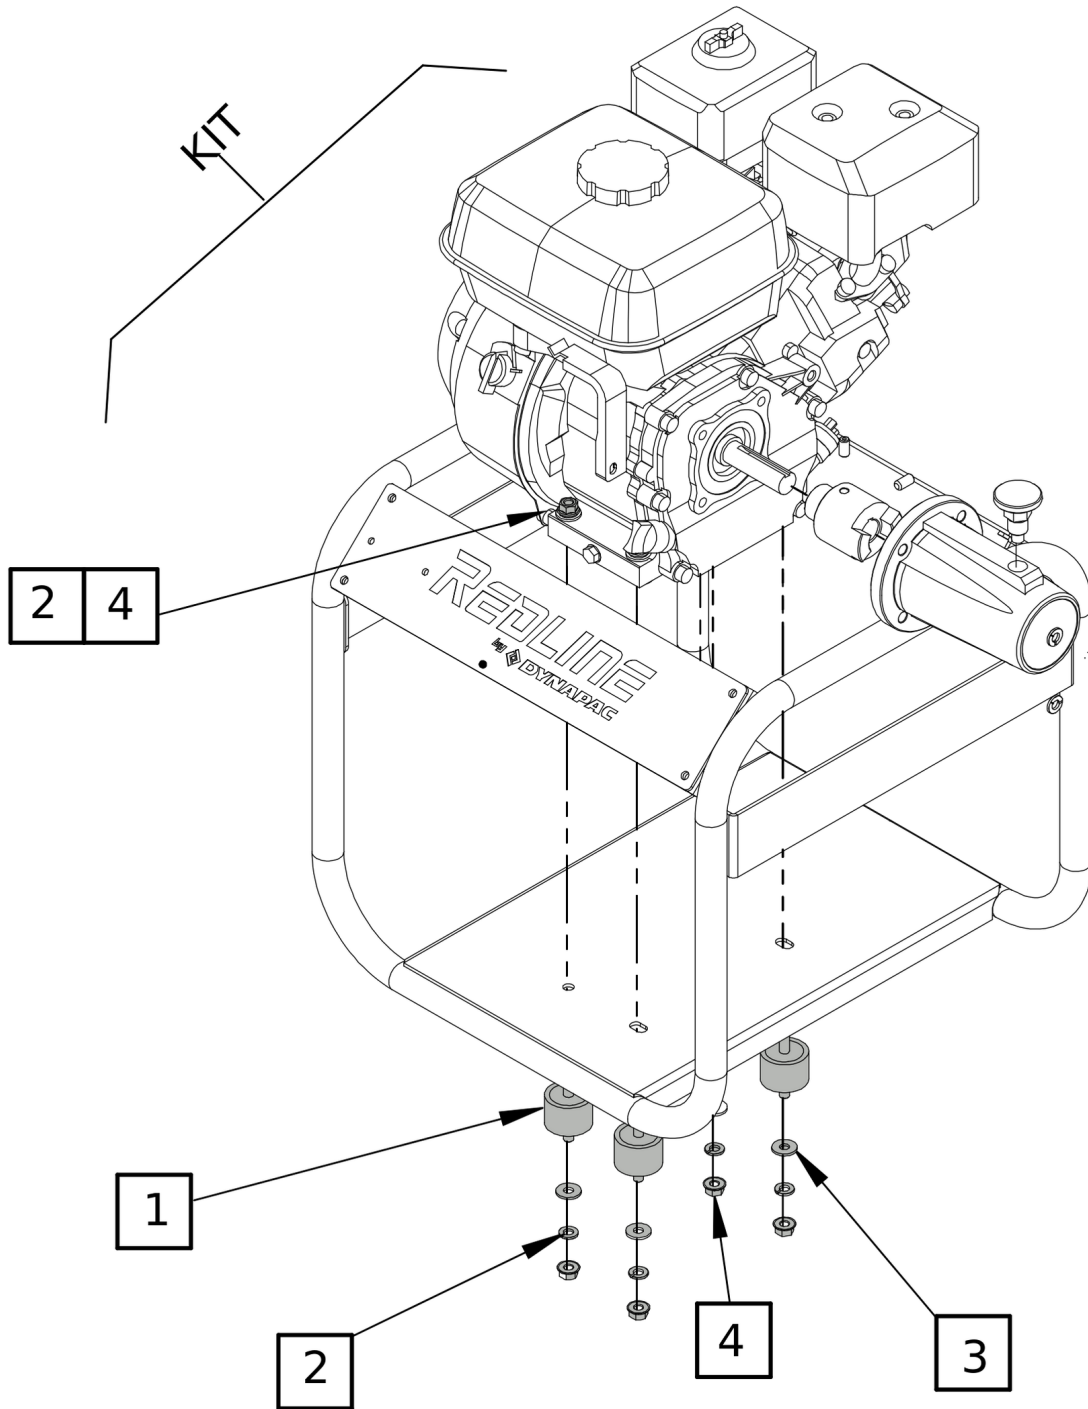

PARTS CATALOGUE

RD36

Drive Unit

ENGINE:

Honda GX160

PART NUMBER :

4812334062

| | |
|--|----|
| RD36 Drive for Mech poker | 1 |
| Service, repair and wear part kits | |
| Kits-4812334062 Service, repair and wear part kits | 2 |
| Service, repair and wear part kits | |
| 4812337853 Repair kit Shock mount | 4 |
| 4812337854 Repair kit Coupling | 6 |
| Service parts | 8 |
| Refurbishing Kit , Covering | |
| 4812337855 Refurbishing Kit , Covering & Decal | 9 |
| Lubricants | |
| RD36 Drive Unit | |
| 4812334062 RD36 | 11 |

RD36 Drive for Mech poker

| Item | Part No. | Name | Qty | L | C | SN INFO |
|------|------------|---------------------|-----|---|---|---------|
| 1 | 4812334879 | Engine | 1 | | | |
| 2 | 4812337849 | Top Plate - No Hole | 1 | | | |
| 3 | 4812334868 | Anti Vibration | 4 | | | |
| 4 | 4812334873 | Knob Locking | 1 | | | |
| 5 | 4812334877 | Coupling | 1 | | | |
| 6 | 4812334878 | Coupling | 1 | | | |

Service, repair and wear part kits 4812337853 Repair kit Shock mount

| Item | Part No. | Name | Qty | L | C | SN INFO |
|------|------------|------------------------|-----|---|---|---------|
| KIT | 4812337853 | Repair kit Shock mount | 1 | | | |
| 1 | 4812334868 | Anti Vibration | 4 | | | |
| 2 | 4812334891 | Spring Lock Washer | 8 | | | |

Refer to Parts Online to the most up to date information. The printed information might be outdated
 Fri Jan 19 13:46:31 UTC 2024

| Item | Part No. | Name | Qty | L | C | SN INFO |
|------|------------|--------------|-----|---|---|---------|
| 3 | 4812334874 | Plain Washer | 4 | | | |
| 4 | 4812334875 | Hex Nut | 8 | | | |