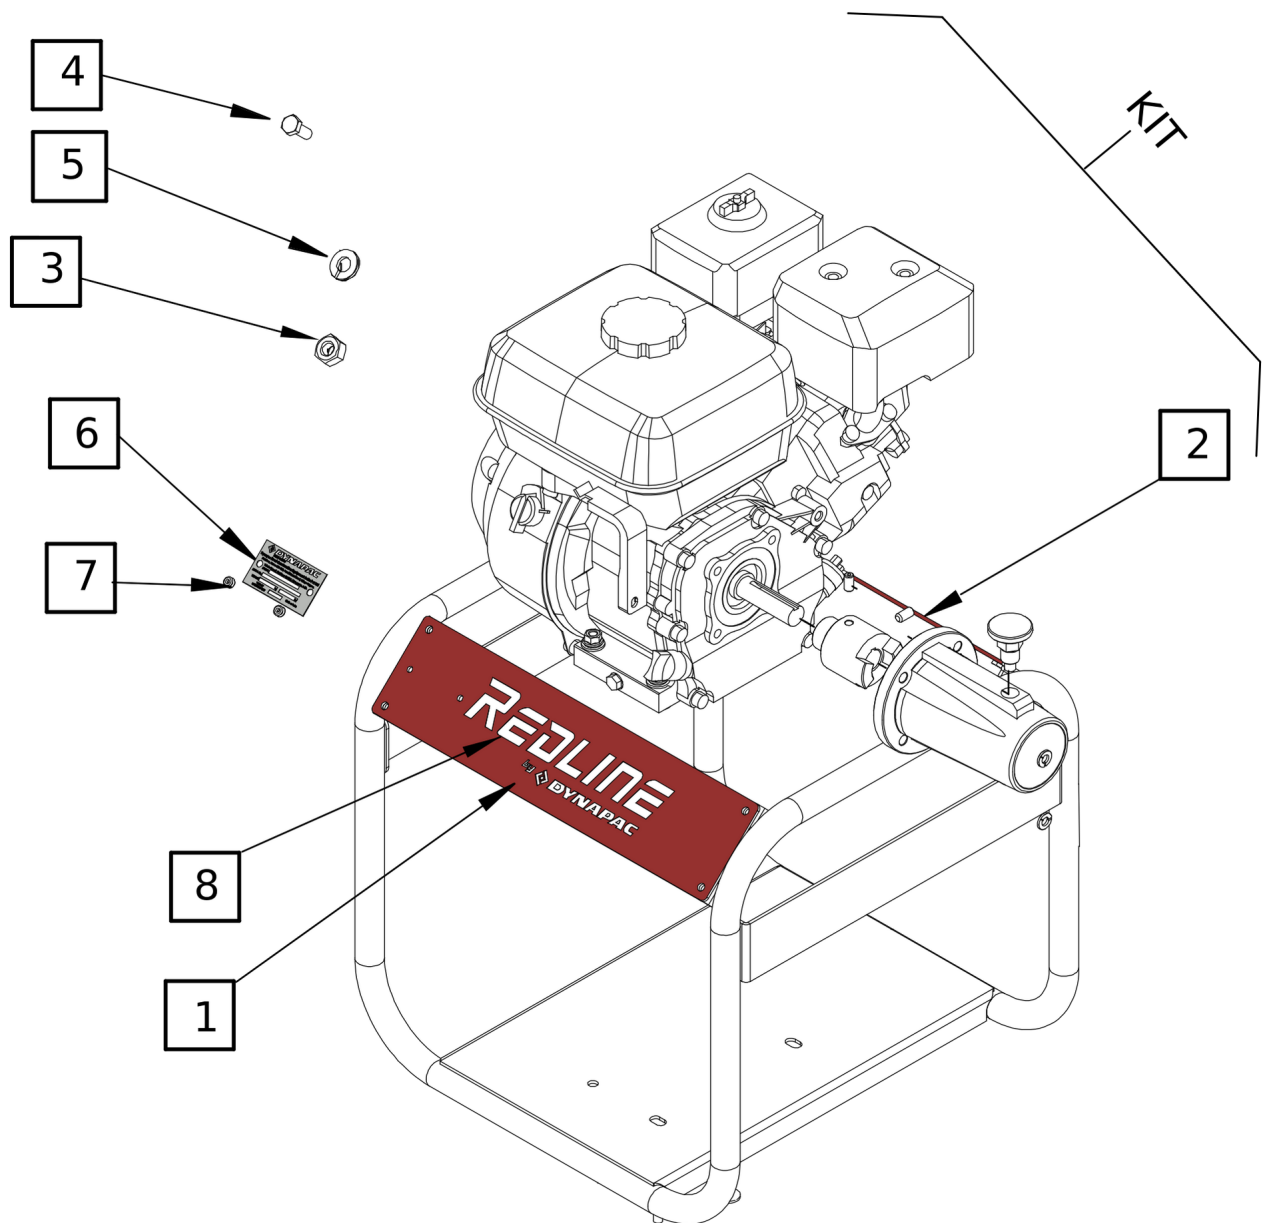

Refurbishing Kit , Covering 4812337855 Refurbishing Kit , Covering & Decal

Item	Part No.	Name	Qty	L	C	SN INFO
KIT	4812337855	Refurbishing Kit , Covering				
1	4812337849	Top Plate - No Hole	1			
2	4812337850	Top Plate - No Hole	1			
3	4812334872	Hex Nut	8			
4	4812334871	Hex Head Screw	8			
5	4812334870	Spring Lock Washer	8			
6	4812334888	Dynapac Name Plate	1			
7	4812334867	Blind Rivet	2			

Refer to Parts Online to the most up to date information. The printed information might be outdated
Fri Jan 19 13:46:32 UTC 2024