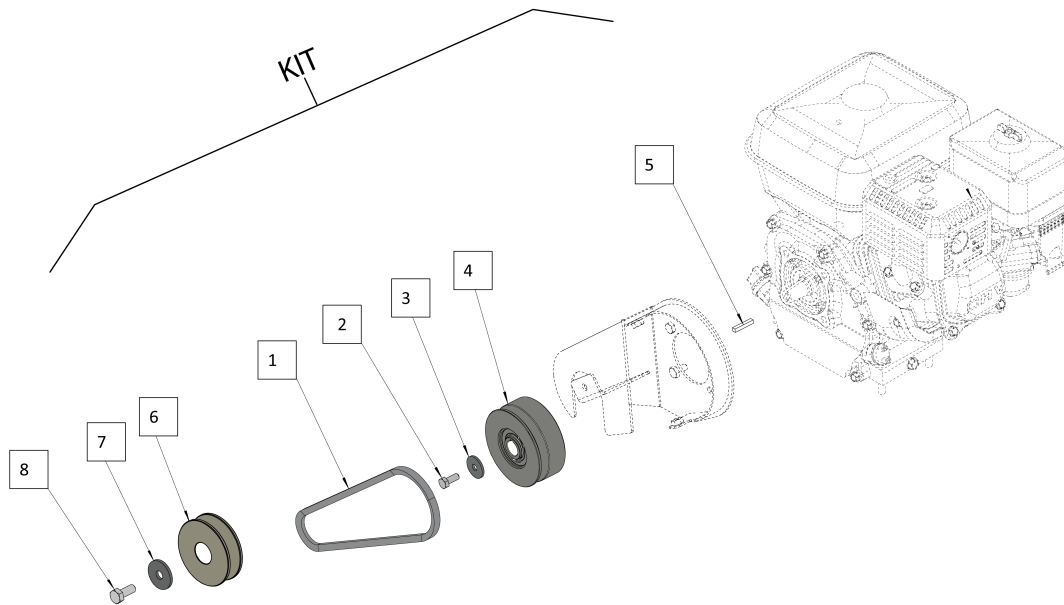

Refer to Parts Online for the most up to date information. The printed information might be outdated.

Tue Apr 16 05:48:40 UTC 2024

Item	Part No.	Name	Qty	L	C	SN INFO
1.2	4812338051	Repair kit, transmission	1			
1.3	4812338052	Repair kit, exciter unit	1			
1.4	4812338059	Service kit	1			
2	Refurbishing kit	Refurbishing kit				
2.1	4812338053	Refurbishing kit - covering	1			
3	Field kit	Field kit				
3.1	4812338055	Transport wheels	1			
3.2	4812338054	Comfort handle	1			
4	PNNA	Lubricants and operating substances				

Refer to Parts Online for the most up to date information. The printed information might be outdated.

Tue Apr 16 05:48:40 UTC 2024

Service, repair and wear part kits 4812338051 Repair kit, transmission

Item	Part No.	Name	Qty	L	C	SN INFO
KIT	4812338051	Repair kit, transmission	1			
1	4812336094	V-Belt	1			
2	4812086293	Hex. Head screw	1			
3	4812086292	Washer	1			
4	4812336093	Centrifugal clutch pulley	1			
5	PNNA	Key	1			
6	4812336076	Pulley	1			
7	4812086292	Washer	1			
8	4812086293	Hex. Head screw	1			

Service, repair and wear part kits 4812338052 Repair kit, exciter unit

Item	Part No.	Name	Qty	L	C	SN INFO
KIT	4812338052	Repair kit, exciter unit	1			
1	4812336070	Ball bearing	2			
2	4812336072	Oil Plug	1			
3	4812336074	Oil seal	1			