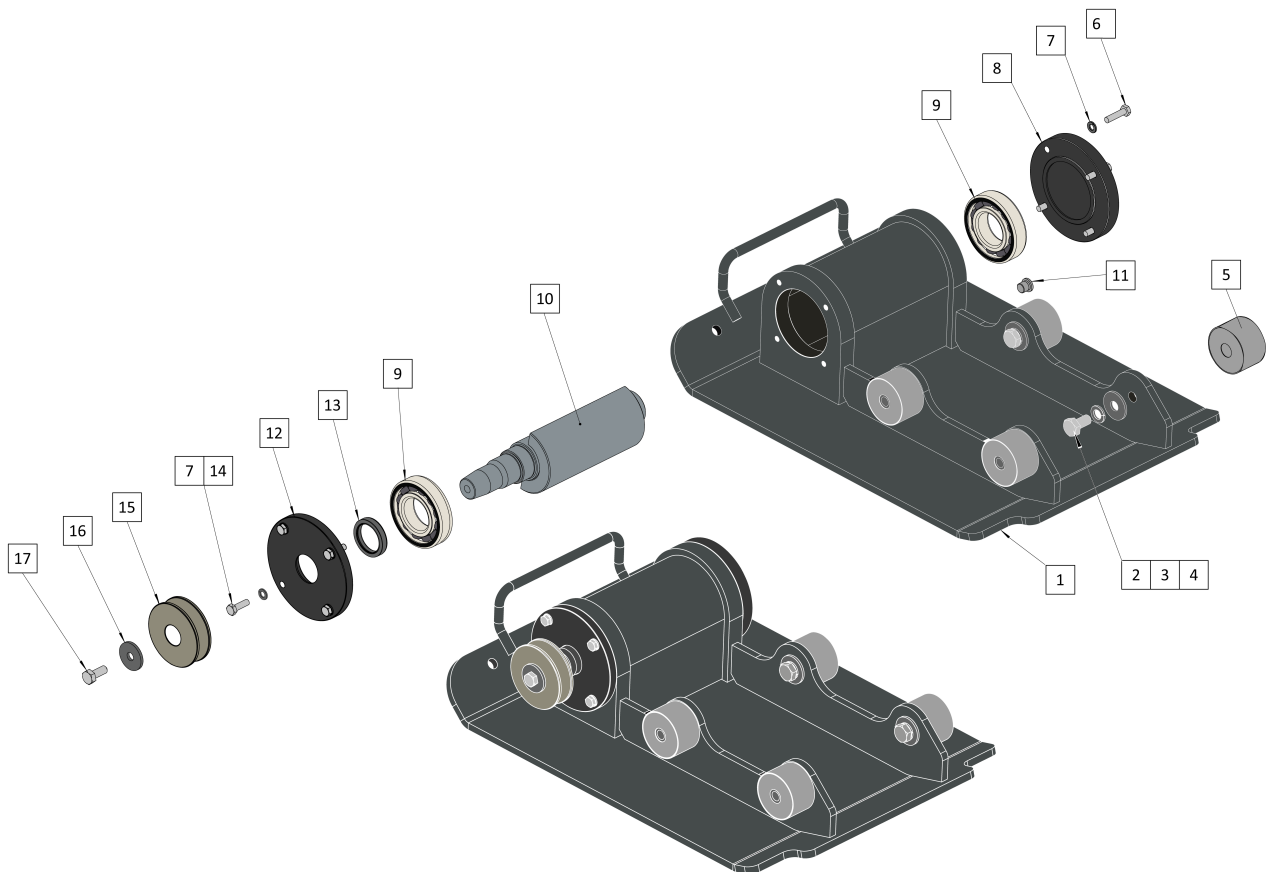

Frame with engine Frame with engine

Item	Part No.	Name	Qty	L	C	SN INFO
1	4812336079	Engine box	1			
2	4812336080	Washer	15			
3	4812086301	Lock washer	15			
4	4812086293	Hex. Head screw	12			
5	4812336081	Rubber Mounting	2			
6	4812336082	Bottom Handle	1			
7	4812336083	Nylon bush	4			
8	4812086291	Self locking nut	2			
9	4812086237	Hex. nut	2			
10	4812086236	Locking pin with thread	1			
11	4812336086	Top Handle	1			
12	4812086347	Rubber buffer	2			
13	4812336088	Hex. Head screw	2			
14	4812336089	Engine	1			
15	4812086245	Plain Washer	4			
16	4812086302	Hex. Head screw	4			
17	PNNA	Key	1			
18	4812336091	Inner Belt Guard	1			

Refer to Parts Online for the most up to date information. The printed information might be outdated.

Tue Apr 16 05:48:42 UTC 2024

Item	Part No.	Name	Qty	L	C	SN INFO
19	4812336092	Hex. Head screw	4			
20	4812336093	Centrifugal clutch pulley	1			
21	4812086292	Washer	3			
22	4812336094	V-Belt	1			
23	4812336095	Plastic Belt guard	1			
24	4812336096	Washer	4			
25	4812086225	Lock washer	4			
26	4812086231	Hex. Head screw	4			
27	4812336097	Washer	2			
28	4812336098	Plastic wheel	2			
29	4812336099	Hex. Head screw	2			

Base Plate with Exciter unit Plate

Item	Part No.	Name	Qty	L	C	SN INFO
1	4812336063	Baseplate	1			
2	4812086231	Hex. Head screw	4			
3	4812086225	Lock washer	4			
4	4812086226	Washer	4			
5	4812336067	Shockmount	4			
6	4812336068	Hex. Head screw	4			
7	4812334870	Spring Lock Washer	8			
8	4812336069	Rear cover	1			
9	4812336070	Ball bearing	2			
10	4812336071	Eccentric shaft	1			
11	4812336072	Oil Plug	1			
12	4812336073	Front cover	1			
13	4812336074	Oil seal	1			
14	4812336075	Hex.socket set screw	4			
15	4812336076	Pulley	1			
16	4812086292	Washer	1			
17	4812086293	Hex. Head screw	1			