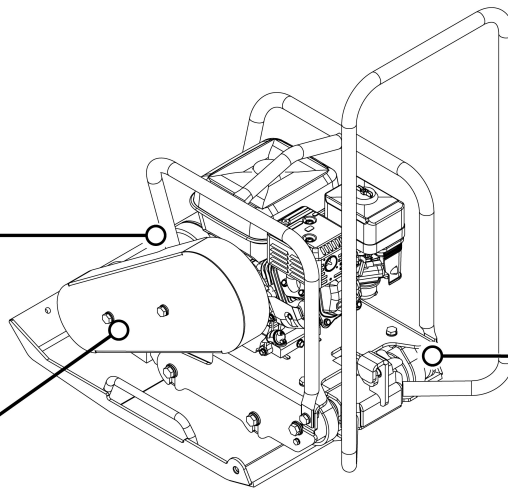

Please observe the safety instructions listed in the relevant Safety and operating instructions!

RV50	1
Service, repair and wear part kits	
Kits-4812334799 Service, repair and wear part kits	2
Service, repair and wear part kits	
4812338050 Repair kit, shock-absorber	4
4812338051 Repair kit, transmission	5
4812338052 Repair kit, exciter unit	6
4812338059 Service kit	7
Refurbishing kits	
4812338053 Refurbishing kit - covering	8
Field kits	
4812338054 Comfort handle,middle	9
4812338055 Transport wheels	10
Lubricants	
Frame with engine	
Frame with engine	11
Base Plate with Exciter unit	
Plate	13

RV50

Item	Part No.	Name	Qty	L	C	SN INFO
10	PNNA	Frame with engine	1			
20	PNNA	Plate	1			

Service, repair and wear part kits Kits-4812334799 Service, repair and wear part kits

Item	Part No.	Name	Qty	L	C	SN INFO
1	Service, repair and wear part kits	Service, repair and wear part kits				
1.1	4812338050	Repair kit, shock-absorber	1			