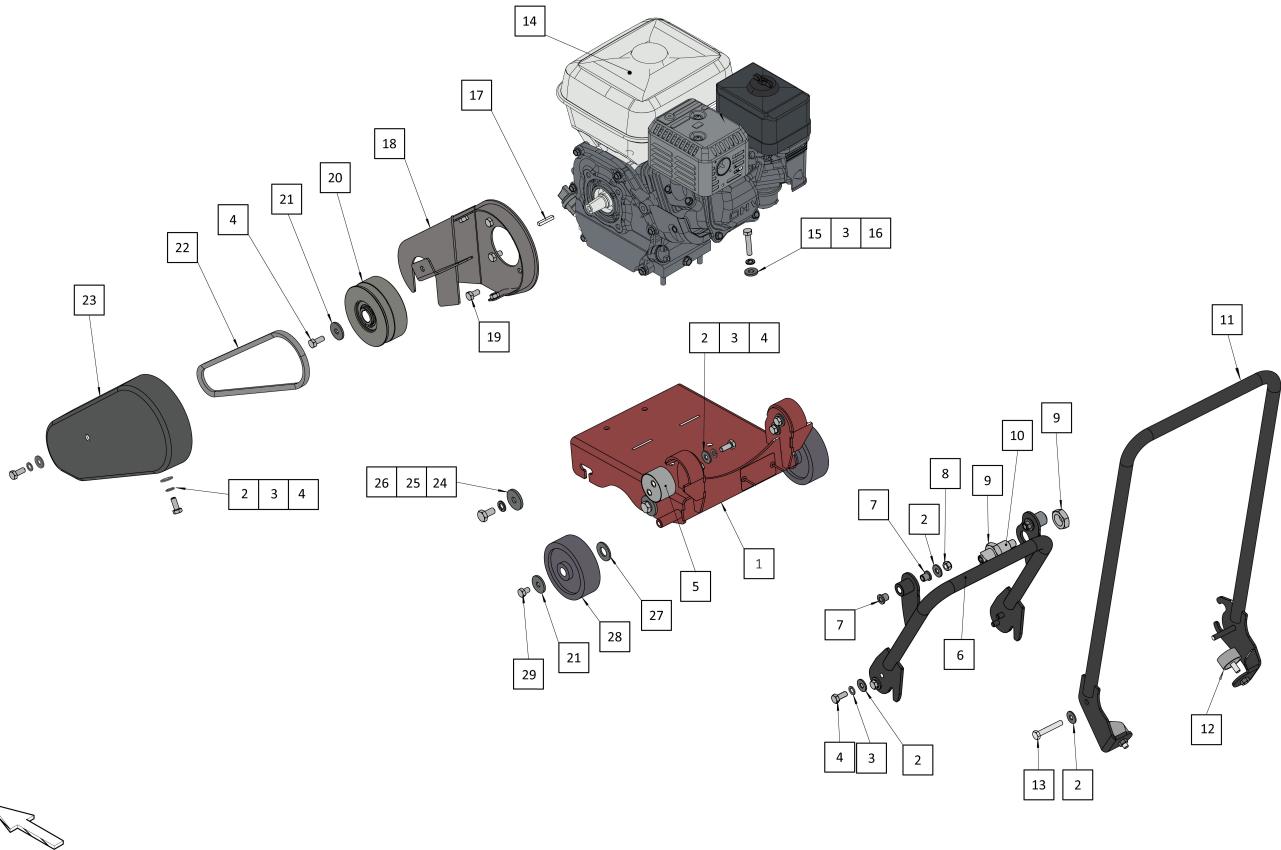

Refer to Parts Online for the most up to date information. The printed information might be outdated.

Tue Apr 16 05:48:41 UTC 2024

Field kits 4812338055 Transport wheels

Item	Part No.	Name	Qty	L	C	SN INFO
KIT	4812338055	Transport wheels	1			
1	4812336097	Washer	2			
2	4812086292	Washer	3			
3	4812336098	Plastic wheel	2			
4	4812336099	Hex. Head screw	2			

Frame with engine Frame with engine

Item	Part No.	Name	Qty	L	C	SN INFO
1	4812336079	Engine box	1			
2	4812336080	Washer	15			
3	4812086301	Lock washer	15			
4	4812086293	Hex. Head screw	12			
5	4812336081	Rubber Mounting	2			
6	4812336082	Bottom Handle	1			
7	4812336083	Nylon bush	4			
8	4812086291	Self locking nut	2			
9	4812086237	Hex. nut	2			
10	4812086236	Locking pin with thread	1			
11	4812336086	Top Handle	1			
12	4812086347	Rubber buffer	2			
13	4812336088	Hex. Head screw	2			
14	4812336089	Engine	1			
15	4812086245	Plain Washer	4			
16	4812086302	Hex. Head screw	4			
17	PNNA	Key	1			
18	4812336091	Inner Belt Guard	1			

Refer to Parts Online for the most up to date information. The printed information might be outdated.

Tue Apr 16 05:48:42 UTC 2024

Item	Part No.	Name	Qty	L	C	SN INFO
19	4812336092	Hex. Head screw	4			
20	4812336093	Centrifugal clutch pulley	1			
21	4812086292	Washer	3			
22	4812336094	V-Belt	1			
23	4812336095	Plastic Belt guard	1			
24	4812336096	Washer	4			
25	4812086225	Lock washer	4			
26	4812086231	Hex. Head screw	4			
27	4812336097	Washer	2			
28	4812336098	Plastic wheel	2			
29	4812336099	Hex. Head screw	2			