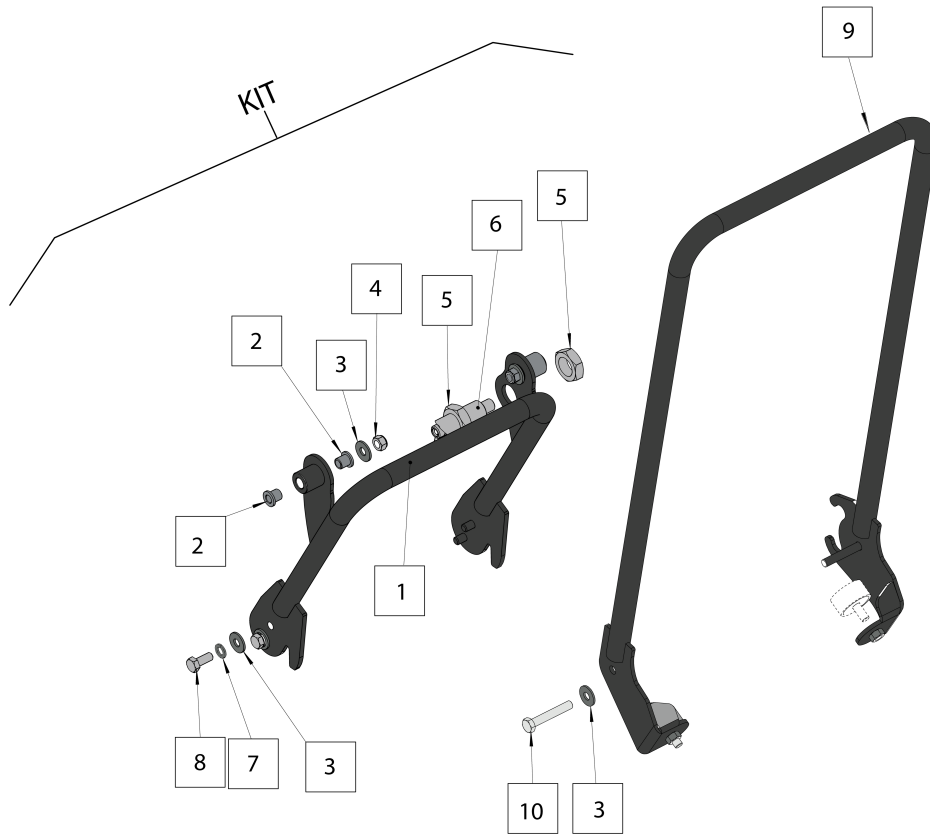

Service, repair and wear part kits 4812338052 Repair kit, exciter unit

Item	Part No.	Name	Qty	L	C	SN INFO
KIT	4812338052	Repair kit, exciter unit	1			
1	4812336070	Ball bearing	2			
2	4812336072	Oil Plug	1			
3	4812336074	Oil seal	1			

Service, repair and wear part kits 4812338059 Service kit

Item	Part No.	Name	Qty	L	C	SN INFO
KIT	4812338059	Service kit	1			
1	4812086412	Element air cleaner	1			
2	4812086311	Spark Plug	1			
3	4812338056	Fuel tube	1			
4	4812338057	Joint fuel tank	1			
5	4812086410	Oil Drain washer	1			
6	4812086411	Starter rope	1			
7	4812338058	Ring 14mm	1			

Field kits 4812338054 Comfort handle,middle

Item	Part No.	Name	Qty	L	C	SN INFO
KIT	4812338054	Comfort handle	1			
1	4812336082	Bottom Handle	1			
2	4812336083	Nylon bush	4			
3	4812336080	Washer	15			
4	4812086291	Self locking nut	2			
5	4812086237	Hex. nut	2			
6	4812086236	Locking pin with thread	1			
7	4812086301	Lock washer	15			
8	4812086293	Hex. Head screw	12			
9	4812336086	Top Handle	1			
10	4812336088	Hex. Head screw	2			

Refer to Parts Online for the most up to date information. The printed information might be outdated.

Tue Apr 16 05:48:42 UTC 2024

Item	Part No.	Name	Qty	L	C	SN INFO
19	4812336092	Hex. Head screw	4			
20	4812336093	Centrifugal clutch pulley	1			
21	4812086292	Washer	3			
22	4812336094	V-Belt	1			
23	4812336095	Plastic Belt guard	1			
24	4812336096	Washer	4			
25	4812086225	Lock washer	4			
26	4812086231	Hex. Head screw	4			
27	4812336097	Washer	2			
28	4812336098	Plastic wheel	2			
29	4812336099	Hex. Head screw	2			