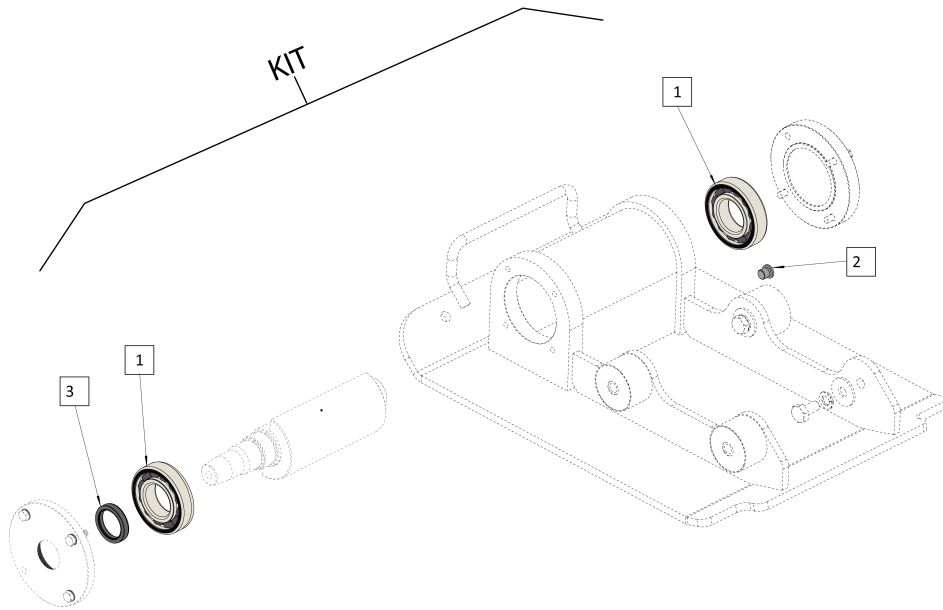

Service, repair and wear part kits 4812338050 Repair kit, shock-absorber

Item	Part No.	Name	Qty	L	C	SN INFO
KIT	4812338050	Repair kit, shock-absorber	1			
1	4812336067	Shockmount	4			
2	4812086231	Hex. Head screw	4			
3	4812086225	Lock washer	4			
4	4812086226	Washer	4			
5	4812336081	Rubber Mounting	2			
6	4812336080	Washer	8			
7	4812086301	Lock washer	8			
8	4812086293	Hex. Head screw	4			
9	4812086347	Rubber buffer	2			

Refer to Parts Online for the most up to date information. The printed information might be outdated.

Tue Apr 16 05:48:40 UTC 2024

Service, repair and wear part kits 4812338051 Repair kit, transmission

Item	Part No.	Name	Qty	L	C	SN INFO
KIT	4812338051	Repair kit, transmission	1			
1	4812336094	V-Belt	1			
2	4812086293	Hex. Head screw	1			
3	4812086292	Washer	1			
4	4812336093	Centrifugal clutch pulley	1			
5	PNNA	Key	1			
6	4812336076	Pulley	1			
7	4812086292	Washer	1			
8	4812086293	Hex. Head screw	1			

Service, repair and wear part kits 4812338052 Repair kit, exciter unit

Item	Part No.	Name	Qty	L	C	SN INFO
KIT	4812338052	Repair kit, exciter unit	1			
1	4812336070	Ball bearing	2			
2	4812336072	Oil Plug	1			
3	4812336074	Oil seal	1			