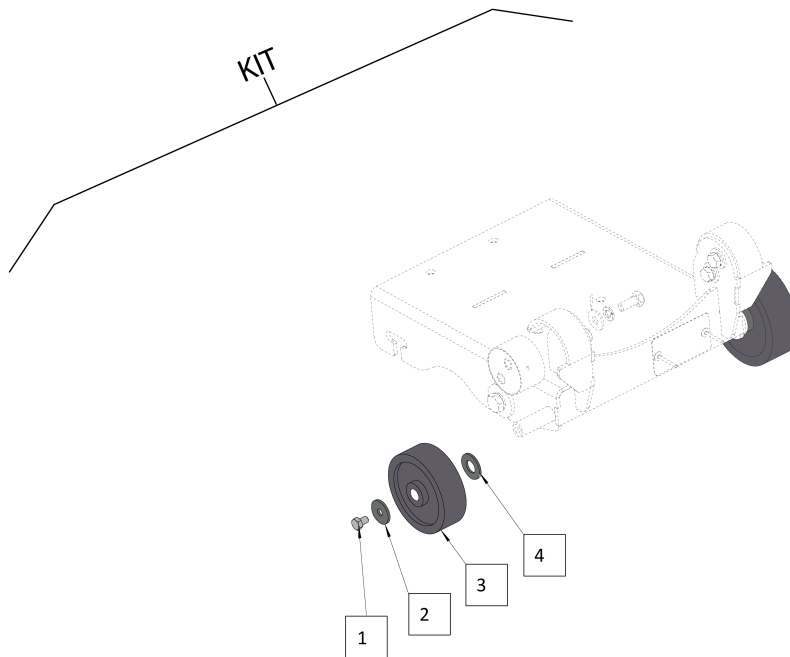

Field kits 4812338054 Comfort handle,middle

Item	Part No.	Name	Qty	L	C	SN INFO
KIT	4812338054	Comfort handle	1			
1	4812336082	Bottom Handle	1			
2	4812336083	Nylon bush	4			
3	4812336080	Washer	15			
4	4812086291	Self locking nut	2			
5	4812086237	Hex. nut	2			
6	4812086236	Locking pin with thread	1			
7	4812086301	Lock washer	15			
8	4812086293	Hex. Head screw	12			
9	4812336086	Top Handle	1			
10	4812336088	Hex. Head screw	2			

Refer to Parts Online for the most up to date information. The printed information might be outdated.

Tue Apr 16 05:48:41 UTC 2024

Field kits 4812338055 Transport wheels

Item	Part No.	Name	Qty	L	C	SN INFO
KIT	4812338055	Transport wheels	1			
1	4812336097	Washer	2			
2	4812086292	Washer	3			
3	4812336098	Plastic wheel	2			
4	4812336099	Hex. Head screw	2			

Frame with engine Frame with engine

Item	Part No.	Name	Qty	L	C	SN INFO
1	4812336079	Engine box	1			
2	4812336080	Washer	15			
3	4812086301	Lock washer	15			
4	4812086293	Hex. Head screw	12			
5	4812336081	Rubber Mounting	2			
6	4812336082	Bottom Handle	1			
7	4812336083	Nylon bush	4			
8	4812086291	Self locking nut	2			
9	4812086237	Hex. nut	2			
10	4812086236	Locking pin with thread	1			
11	4812336086	Top Handle	1			
12	4812086347	Rubber buffer	2			
13	4812336088	Hex. Head screw	2			
14	4812336089	Engine	1			
15	4812086245	Plain Washer	4			
16	4812086302	Hex. Head screw	4			
17	PNNA	Key	1			
18	4812336091	Inner Belt Guard	1			

Refer to Parts Online for the most up to date information. The printed information might be outdated.

Tue Apr 16 05:48:42 UTC 2024

Item	Part No.	Name	Qty	L	C	SN INFO
19	4812336092	Hex. Head screw	4			
20	4812336093	Centrifugal clutch pulley	1			
21	4812086292	Washer	3			
22	4812336094	V-Belt	1			
23	4812336095	Plastic Belt guard	1			
24	4812336096	Washer	4			
25	4812086225	Lock washer	4			
26	4812086231	Hex. Head screw	4			
27	4812336097	Washer	2			
28	4812336098	Plastic wheel	2			
29	4812336099	Hex. Head screw	2			