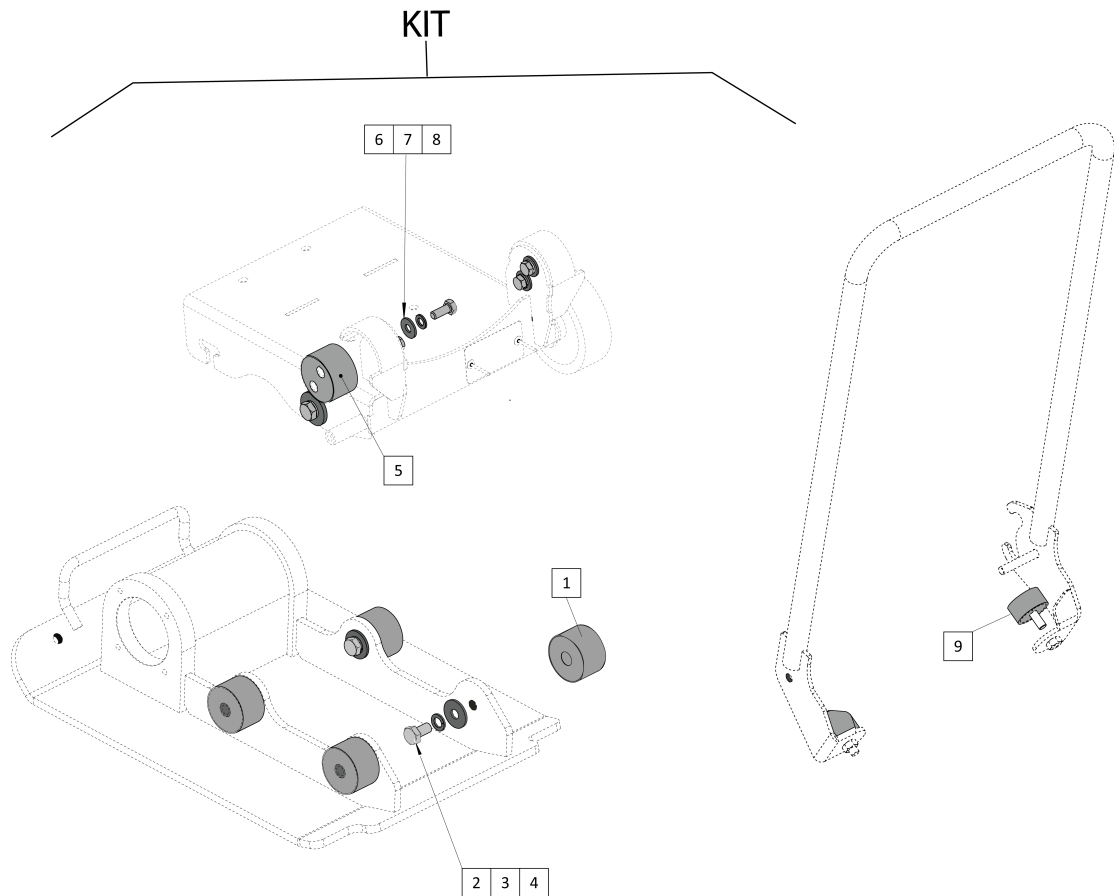

Service, repair and wear part kits 4812338050 Repair kit, shock-absorber

Item	Part No.	Name	Qty	L	C	SN INFO
KIT	4812338050	Repair kit, shock-absorber	1			
1	4812336067	Shockmount	4			
2	4812086231	Hex. Head screw	4			
3	4812086225	Lock washer	4			
4	4812086226	Washer	4			
5	4812336081	Rubber Mounting	2			
6	4812336080	Washer	8			
7	4812086301	Lock washer	8			
8	4812086293	Hex. Head screw	4			
9	4812086347	Rubber buffer	2			

Refer to Parts Online for the most up to date information. The printed information might be outdated.

Tue Apr 16 05:48:40 UTC 2024