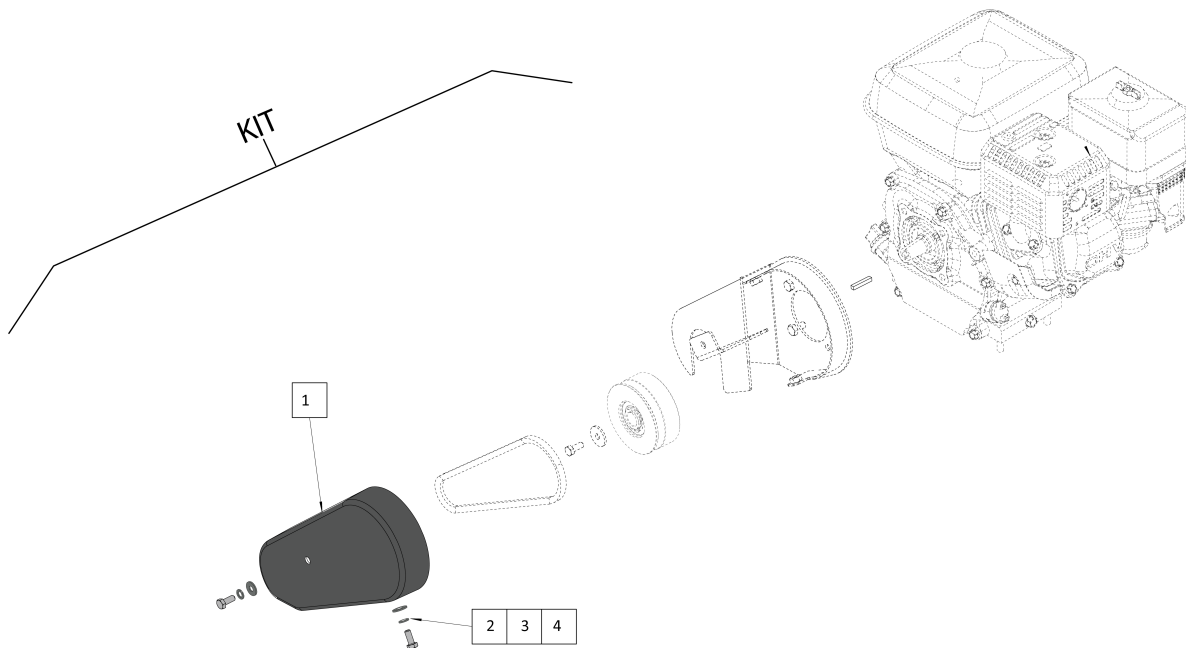

Refurbishing kits 4812338053 Refurbishing kit - covering

Item	Part No.	Name	Qty	L	C	SN INFO
KIT	4812338053	Refurbishing kit - covering	1			
1	4812336095	Plastic Belt guard	1			
2	4812336080	Washer	15			
3	4812086301	Lock washer	15			
4	4812086293	Hex. Head screw	12