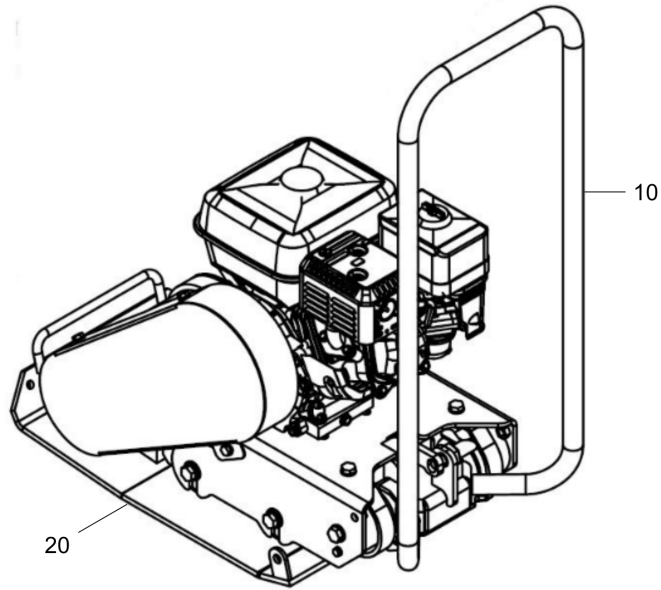

RV50

Item	Part No.	Name	Qty	L	C	SN INFO
10	PNNA	Frame with engine	1			
20	PNNA	Plate	1